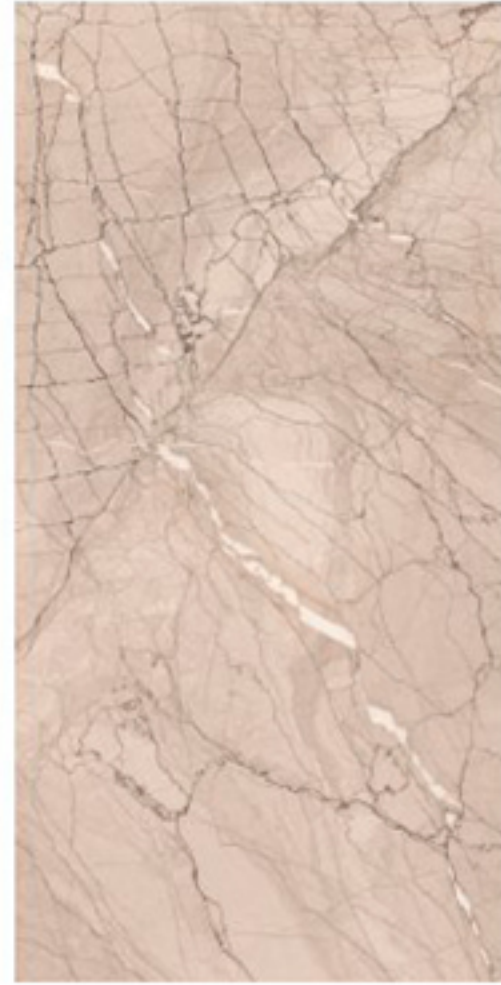

Thickness :
9mm

CARVING
SERIES _____