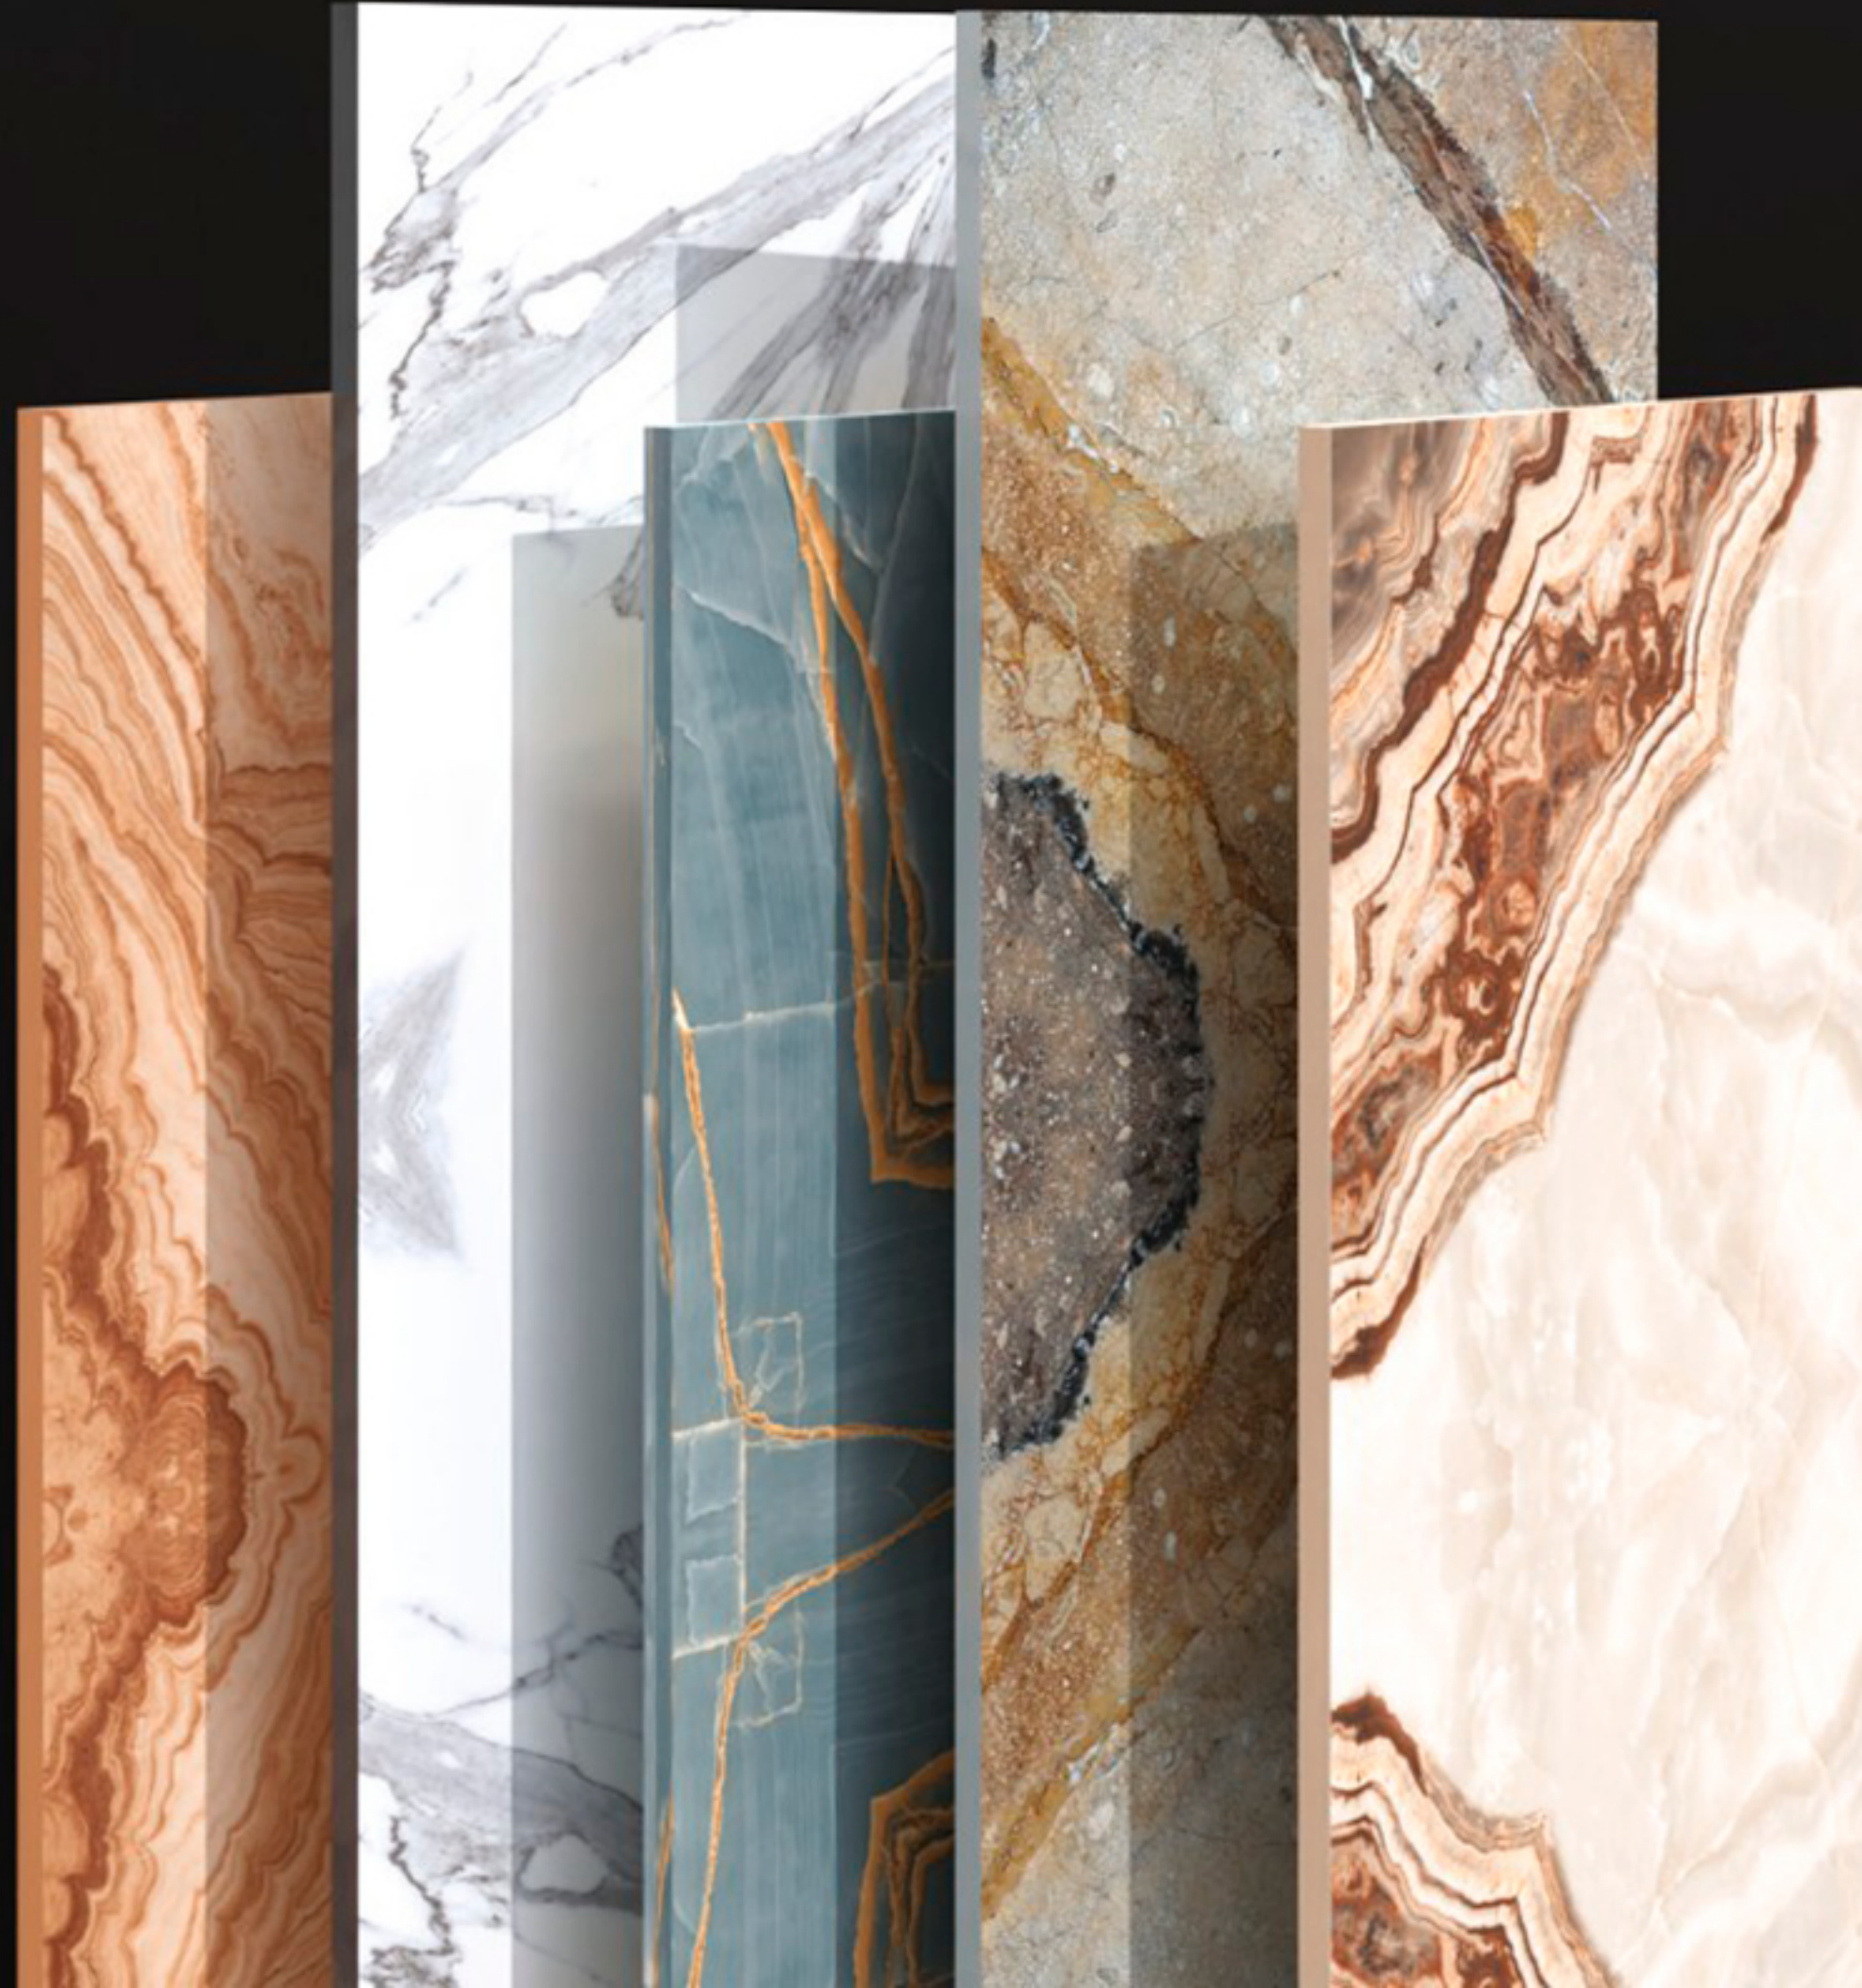

ALONG GREY

Size :
600x1200mm

Random

Thickness :
9mm

Bookmatch
SERIES

CASUAL WHITE

Size :
600x1200mm

Random