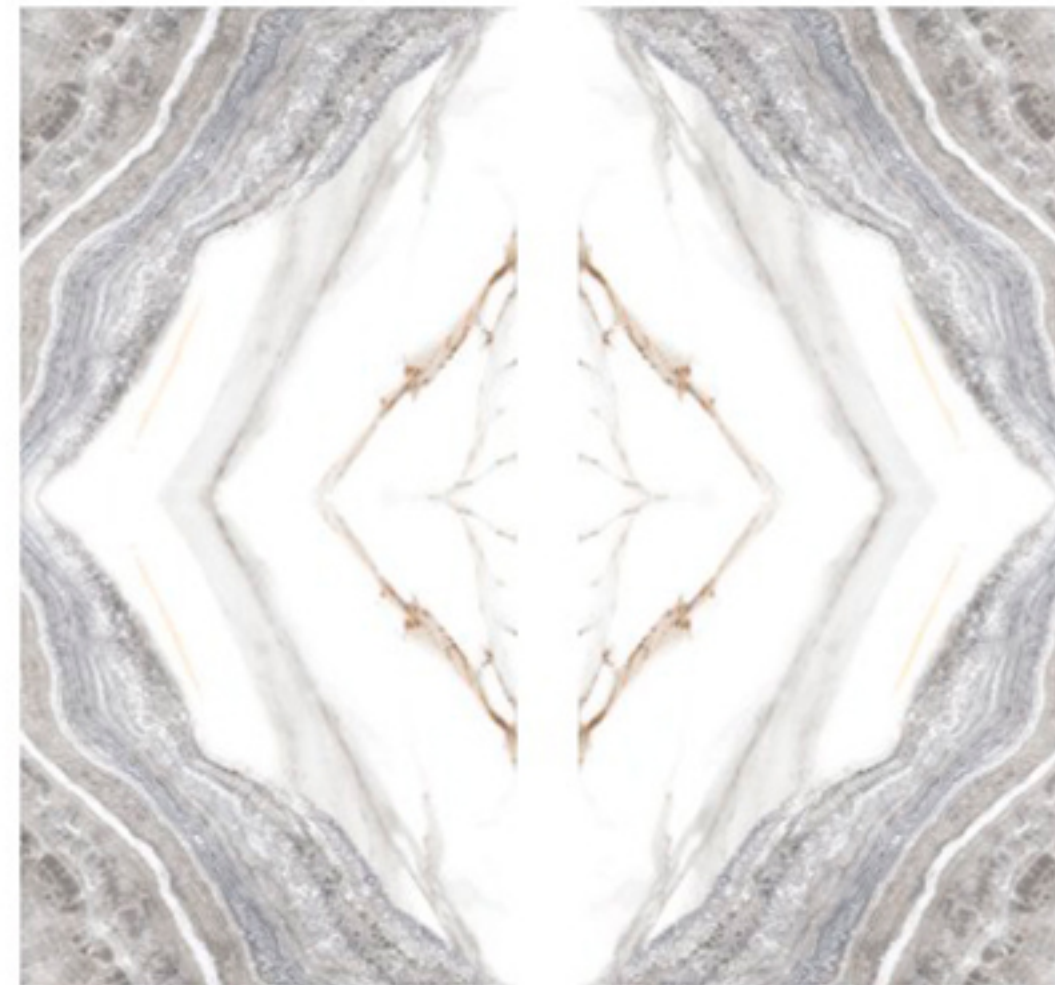

ALONG GREY

Size :
600x1200mm

Random

Thickness :
9mm

Bookmatch
SERIES

CASUAL WHITE

Size :
600x1200mm

Random