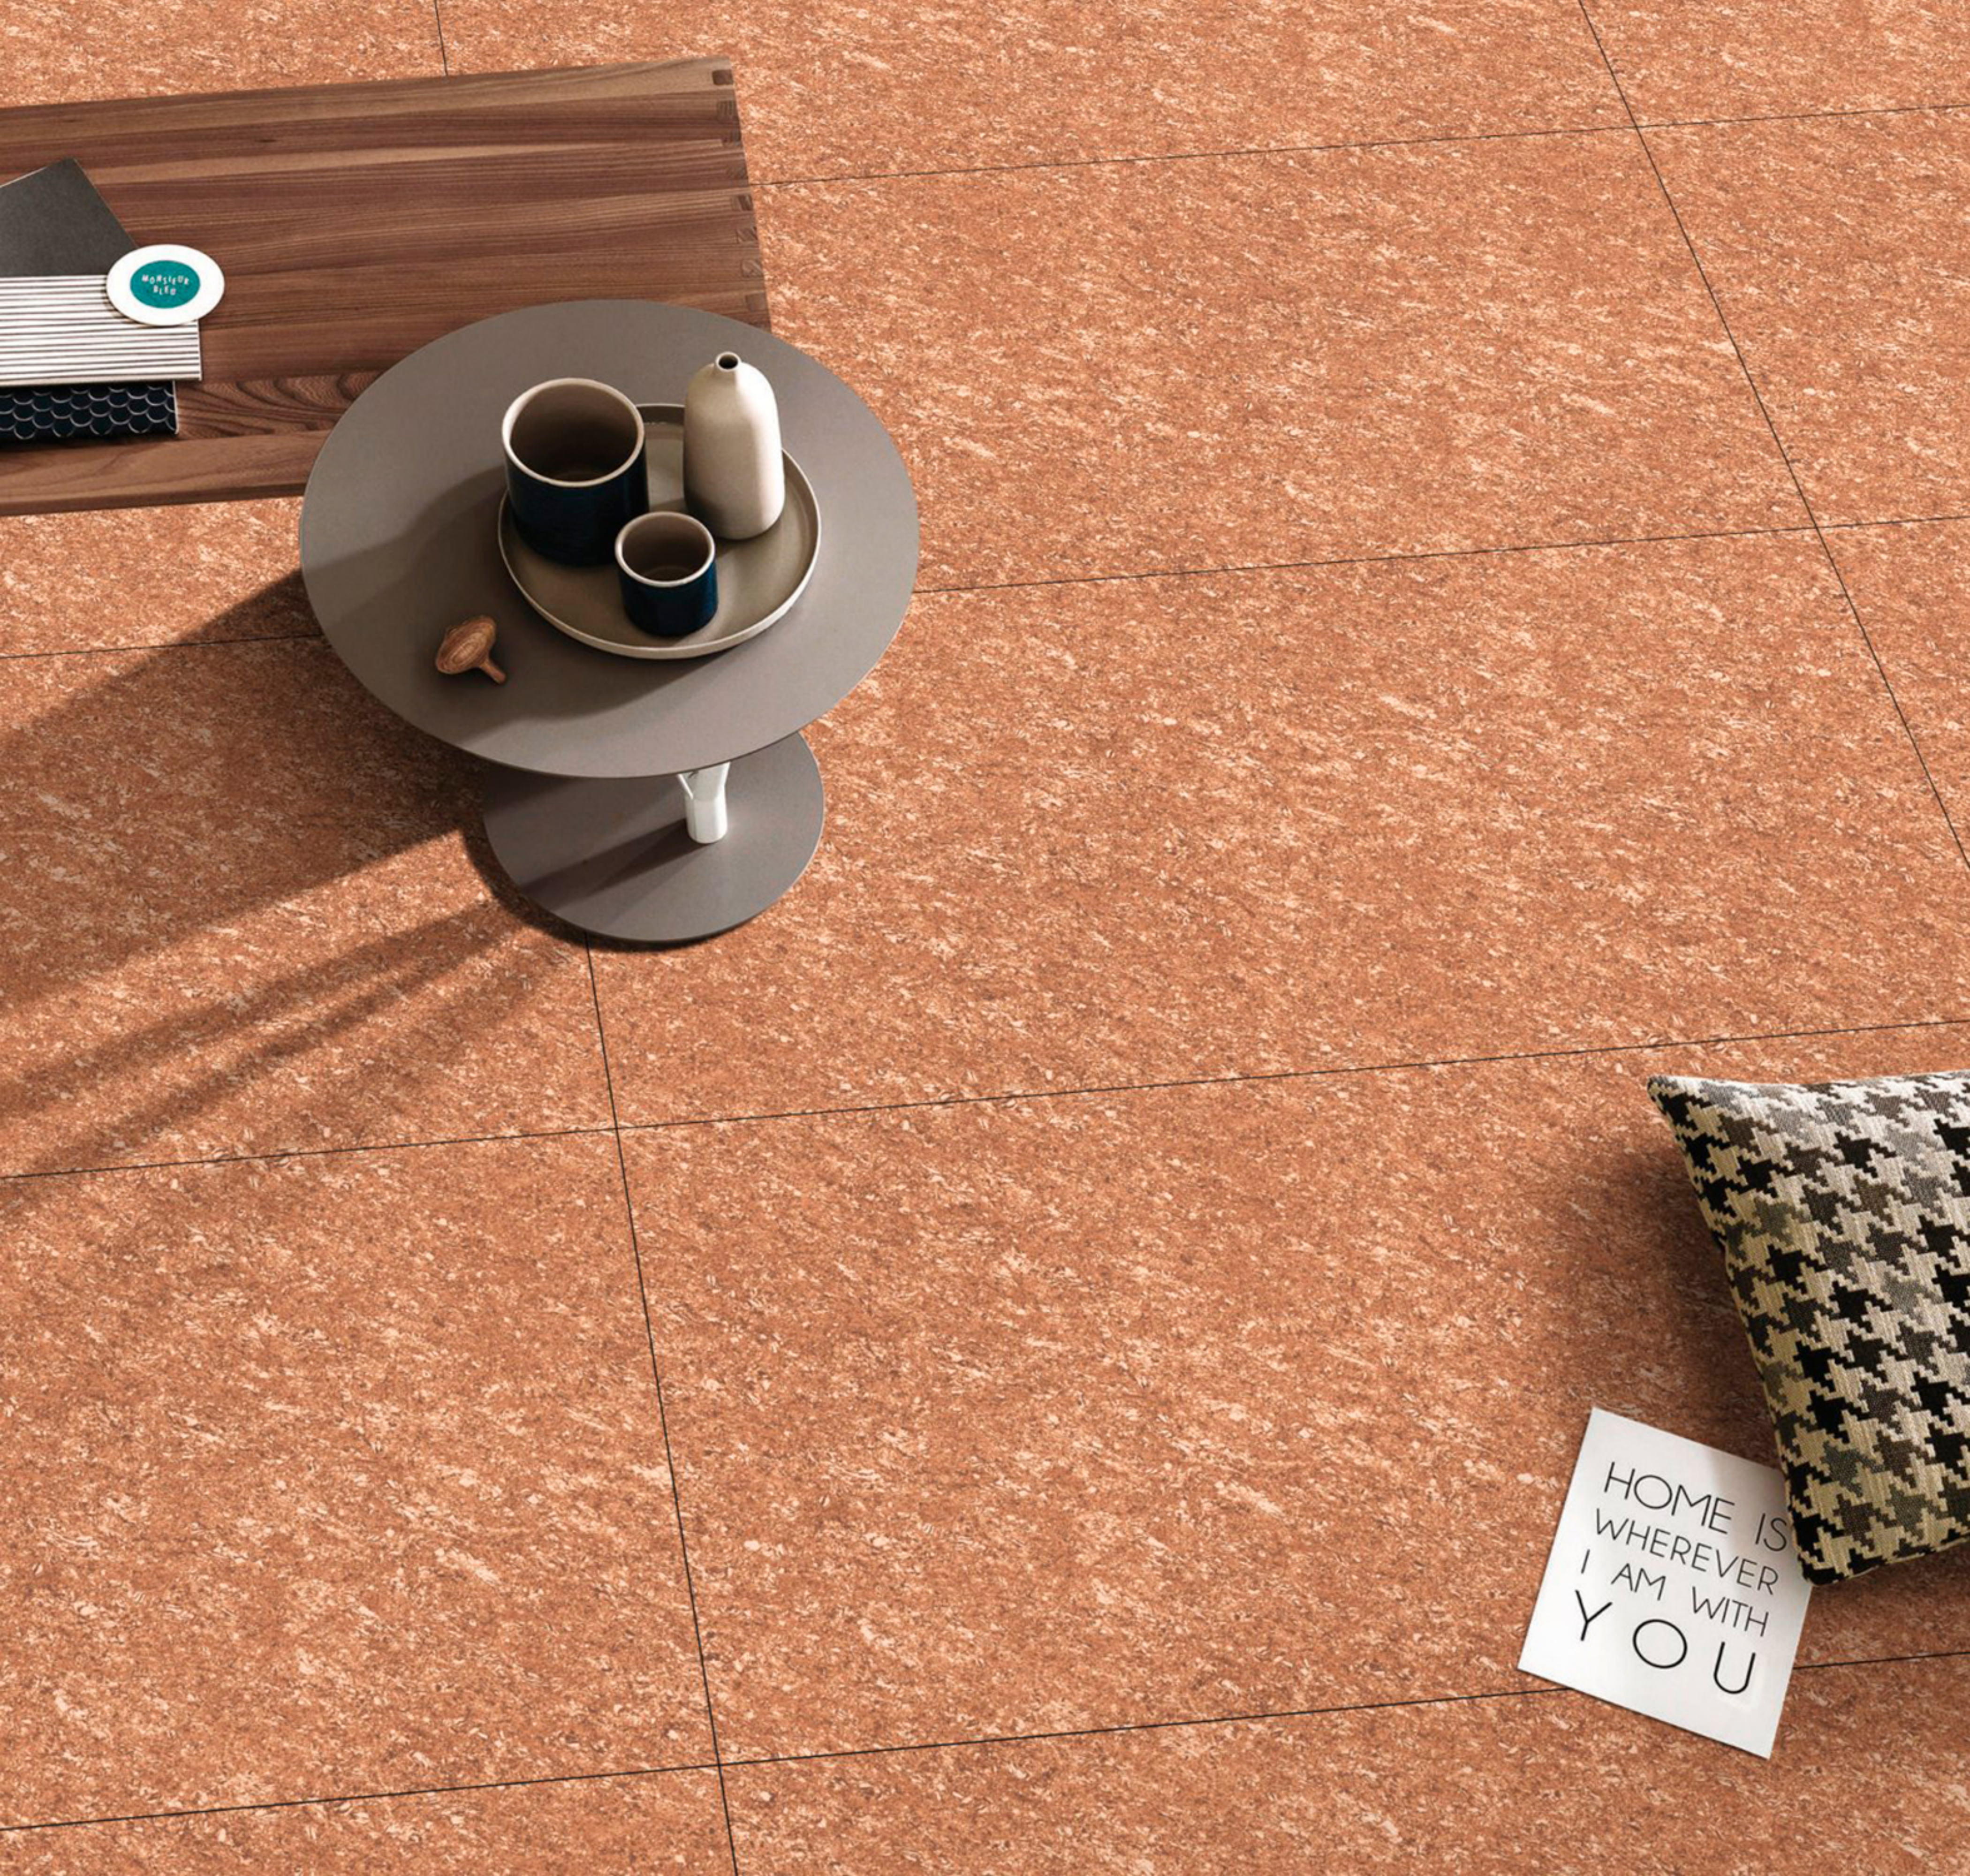

# METRIX BLUE

Size :  
**600x1200mm**

Random

Thickness :  
**9mm**

**DOUBLE CHARGE**  
SERIES

MORNING RISE

HOME IS  
WHEREVER  
I AM WITH  
YOU