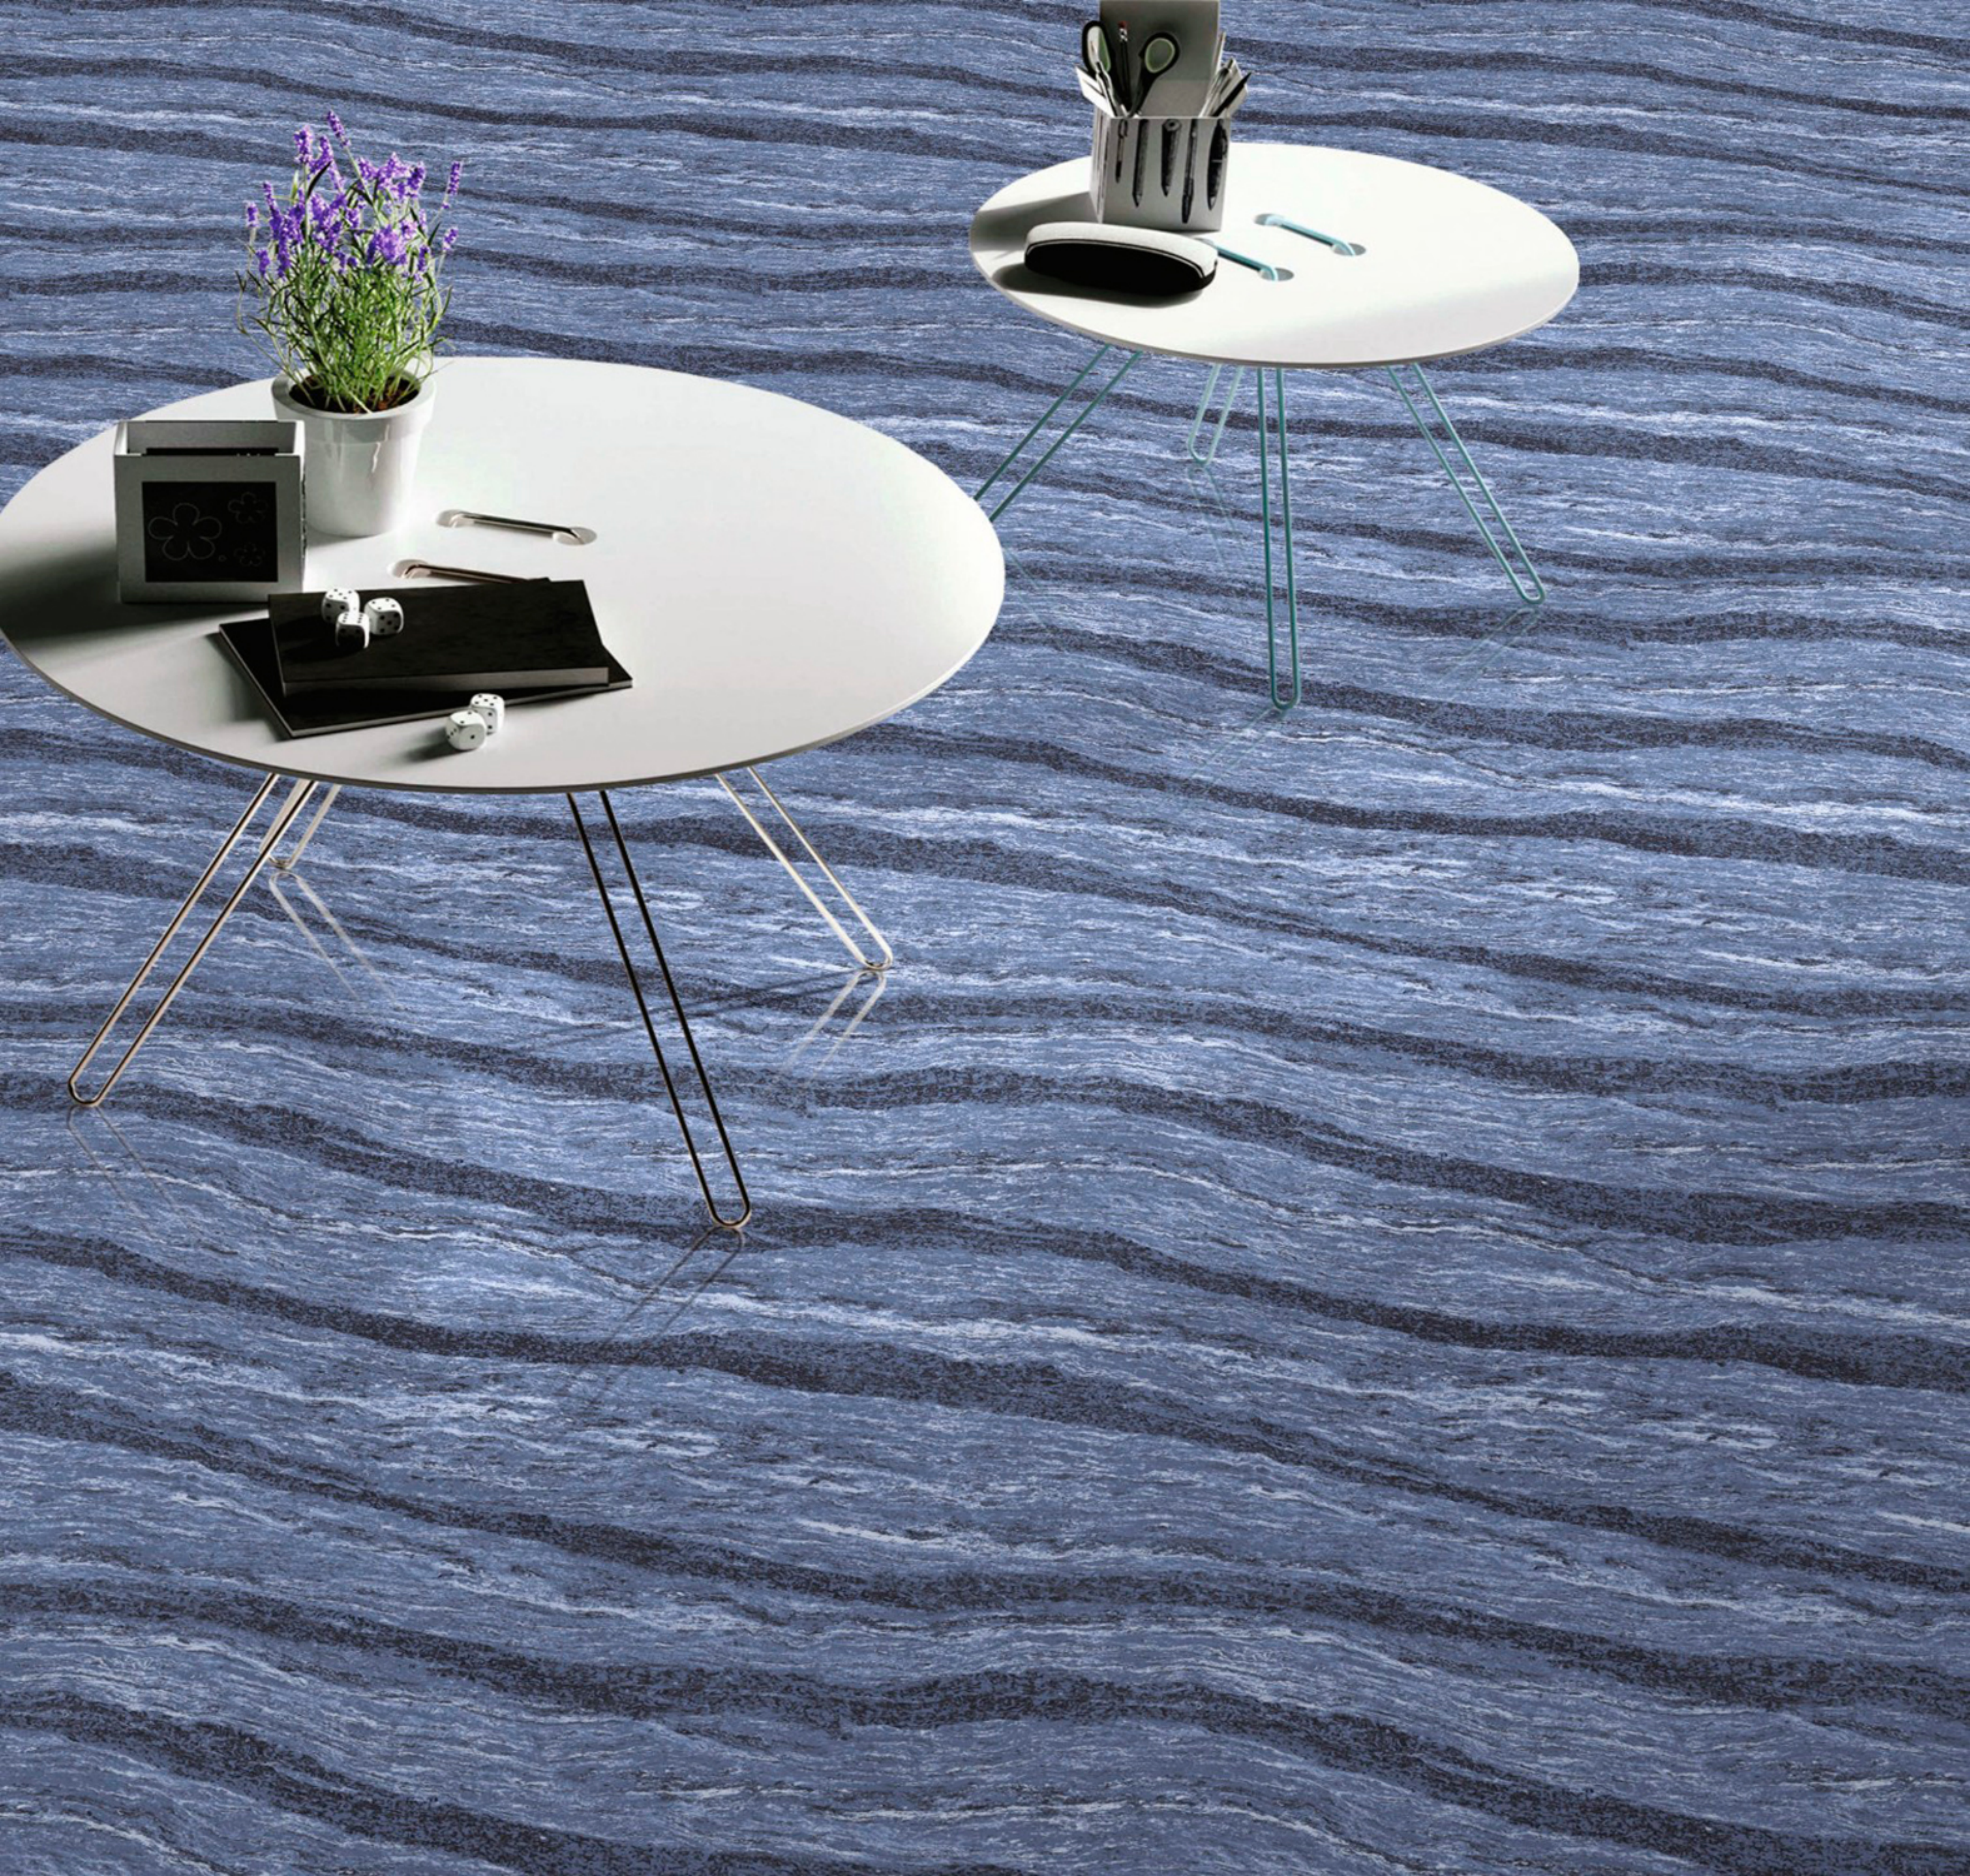

# MEXICAN BLUE

Size :  
**600x1200mm**

Random

Thickness :  
**9mm**

**DOUBLE CHARGE**  
SERIES