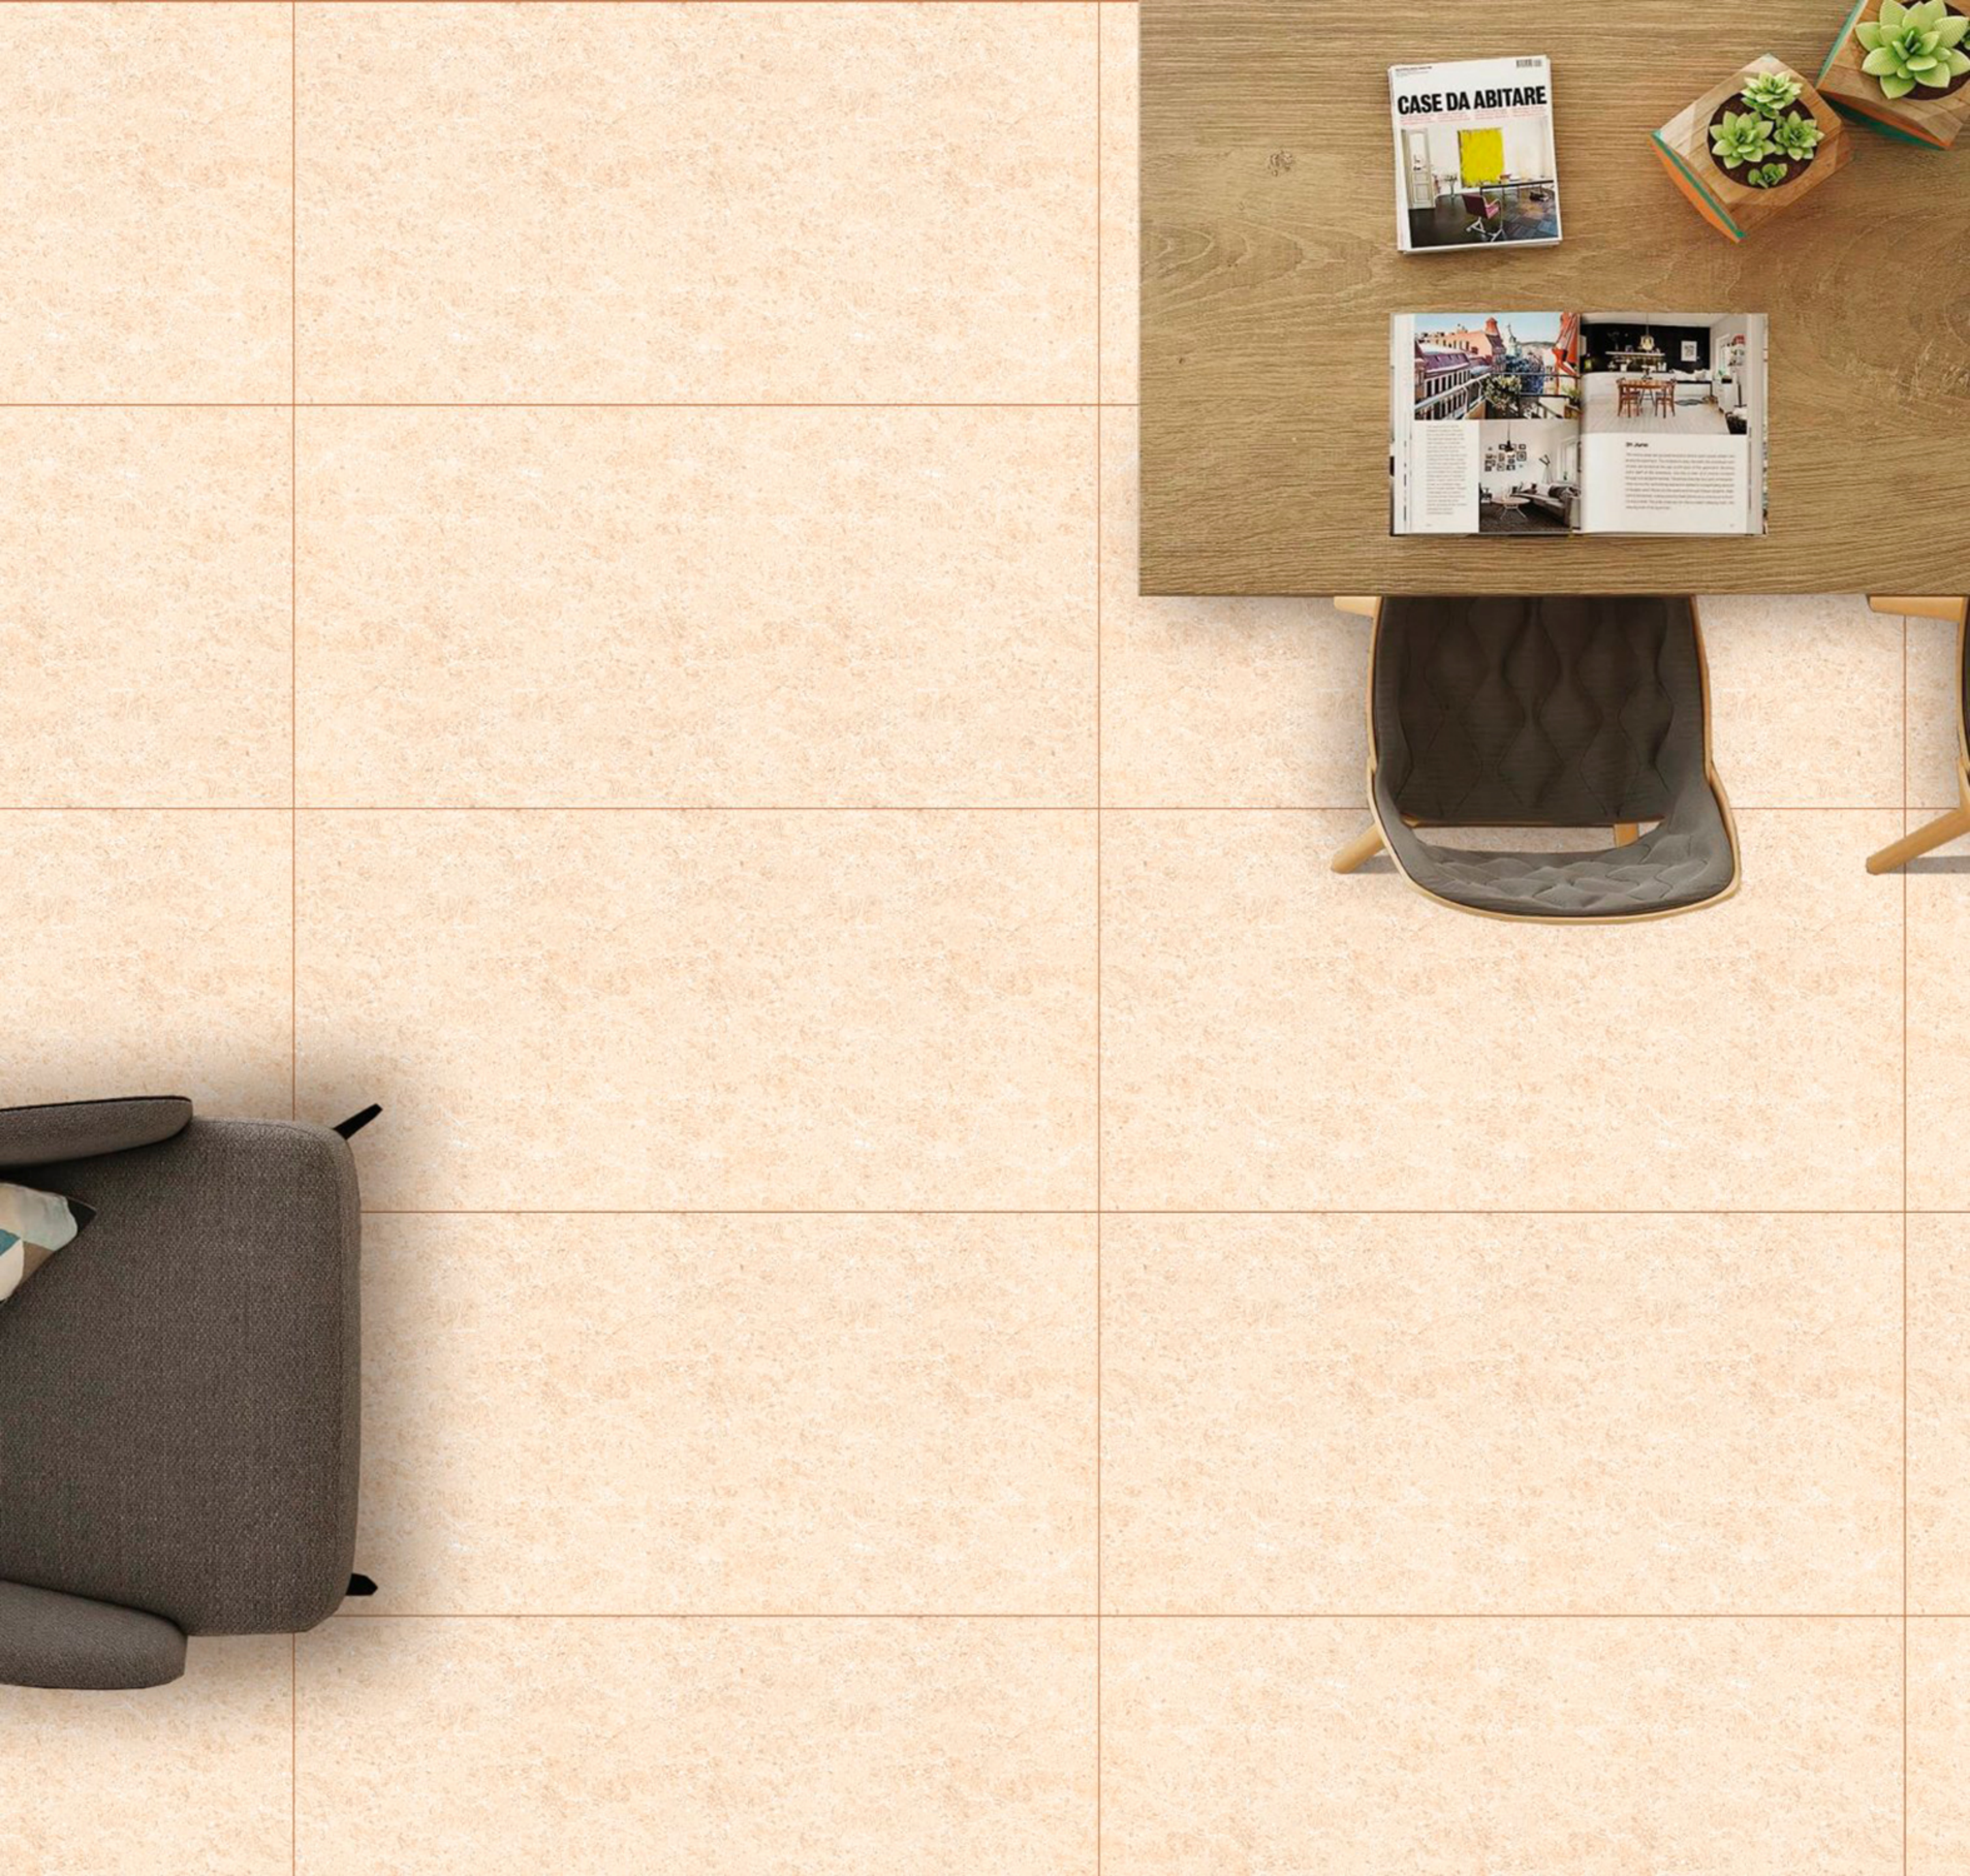

# **GALAXY BEIGE**

Size :  
**600x1200mm**

Random

Thickness :  
**9mm**

**DOUBLE CHARGE**  
SERIES