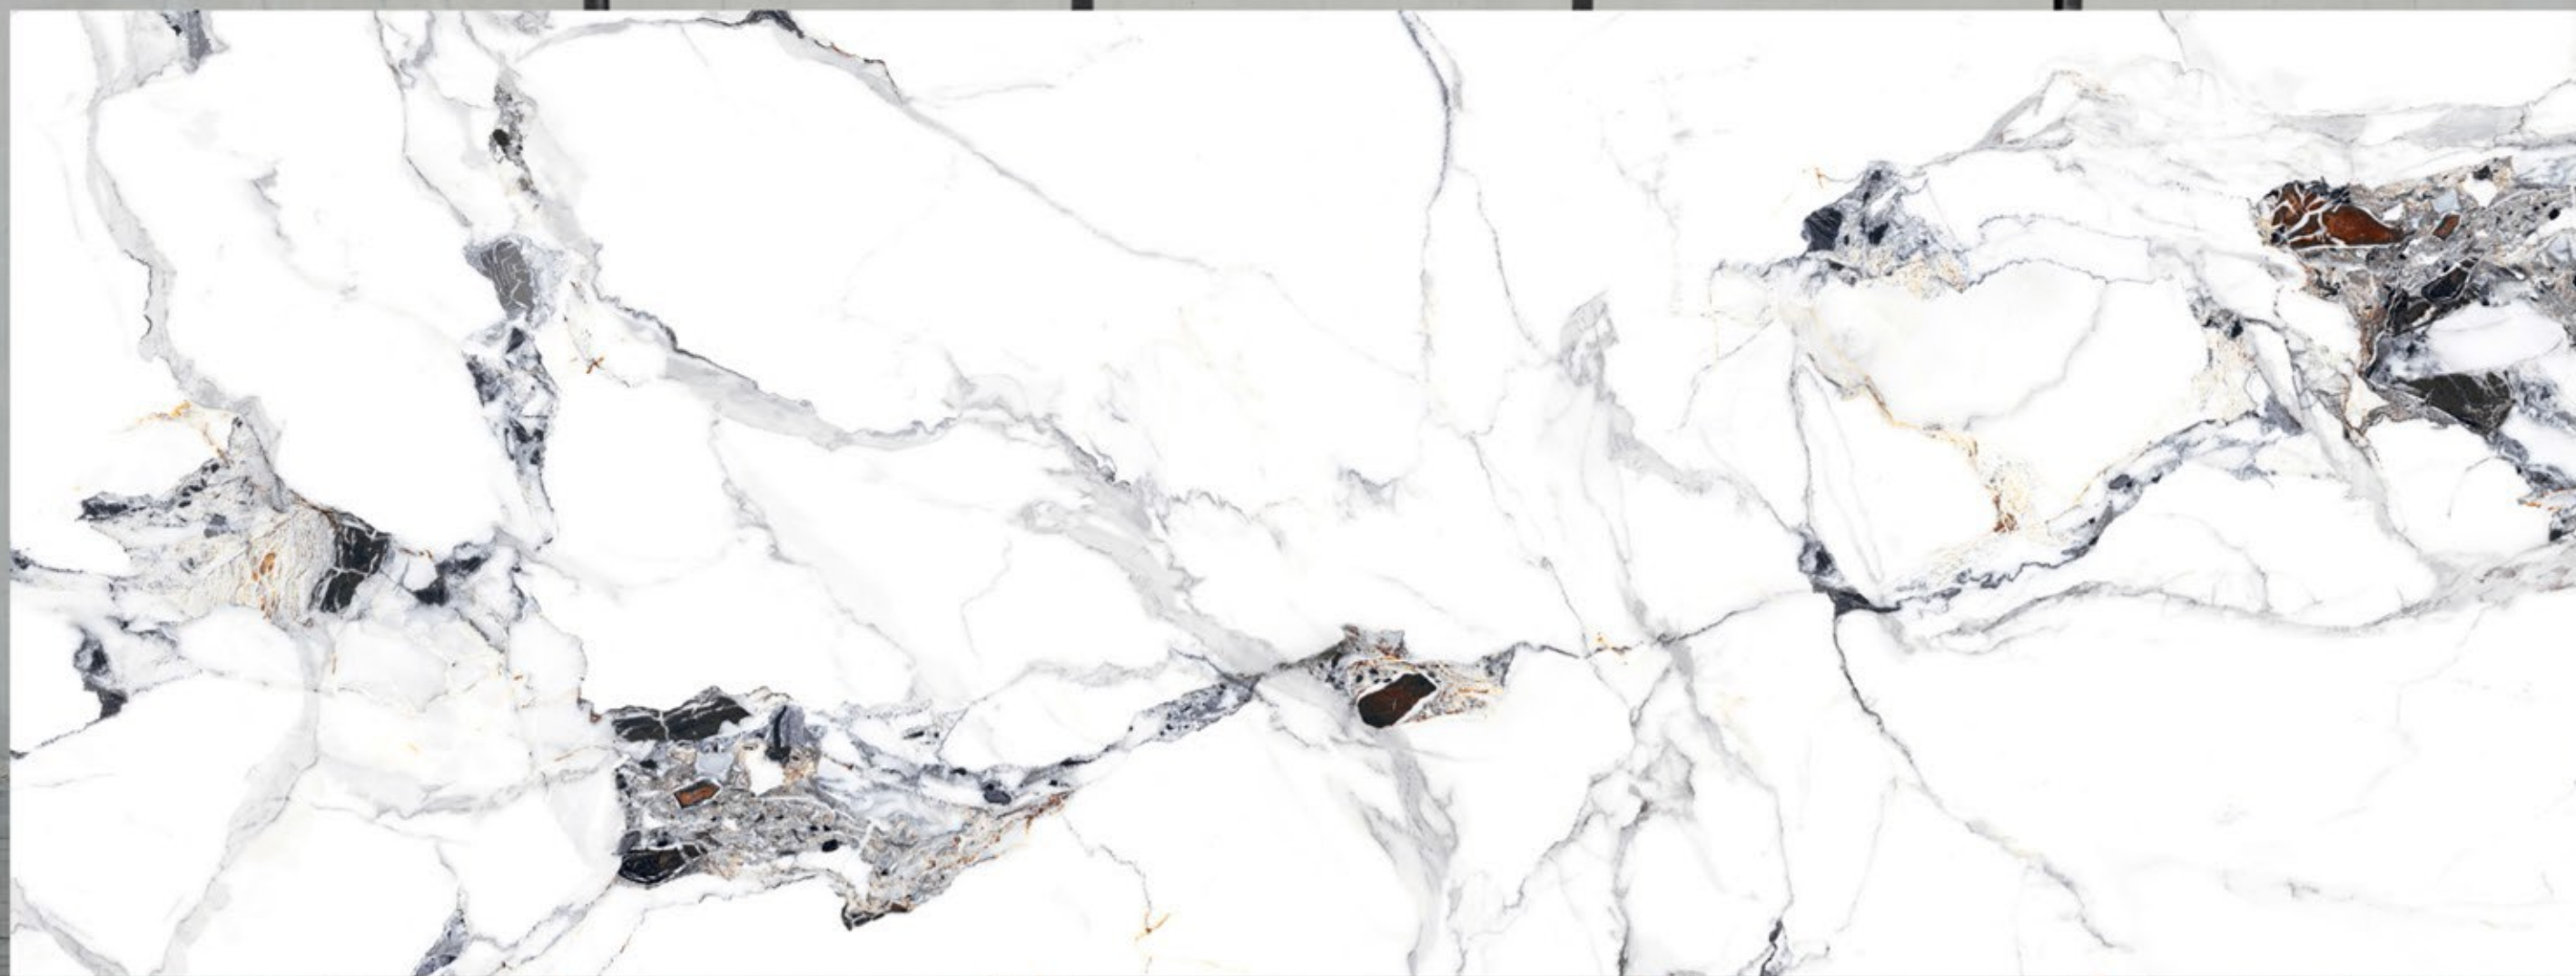

SPANISH WHITE

BODY
WHITEBODY

FINISH
GLOSSY/MATT

THICKNESS
15 MM