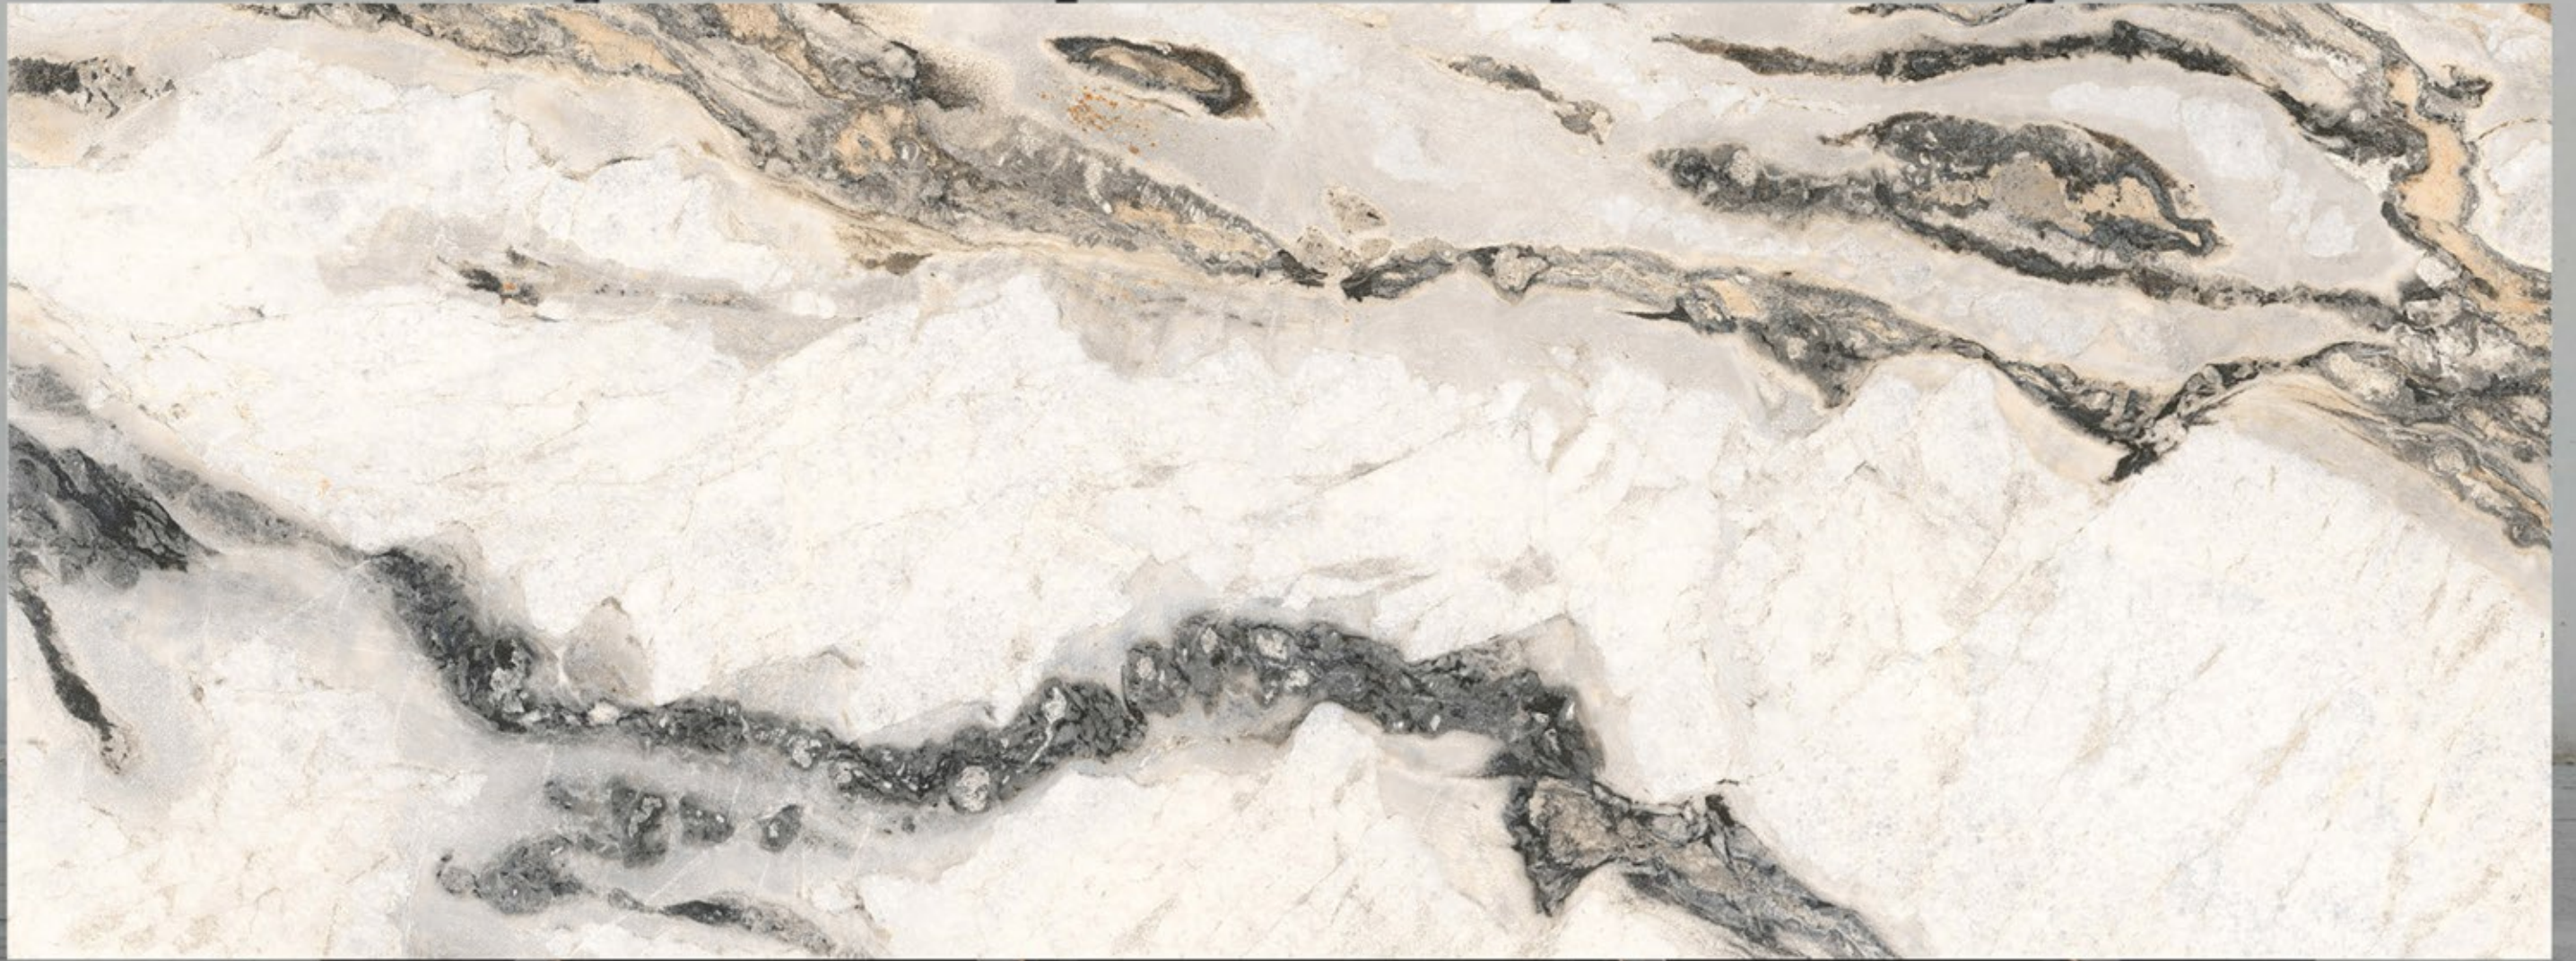

CREMA MONTANA

BODY
WHITEBODY

FINISH
GLOSSY/MATT

THICKNESS
15 MM