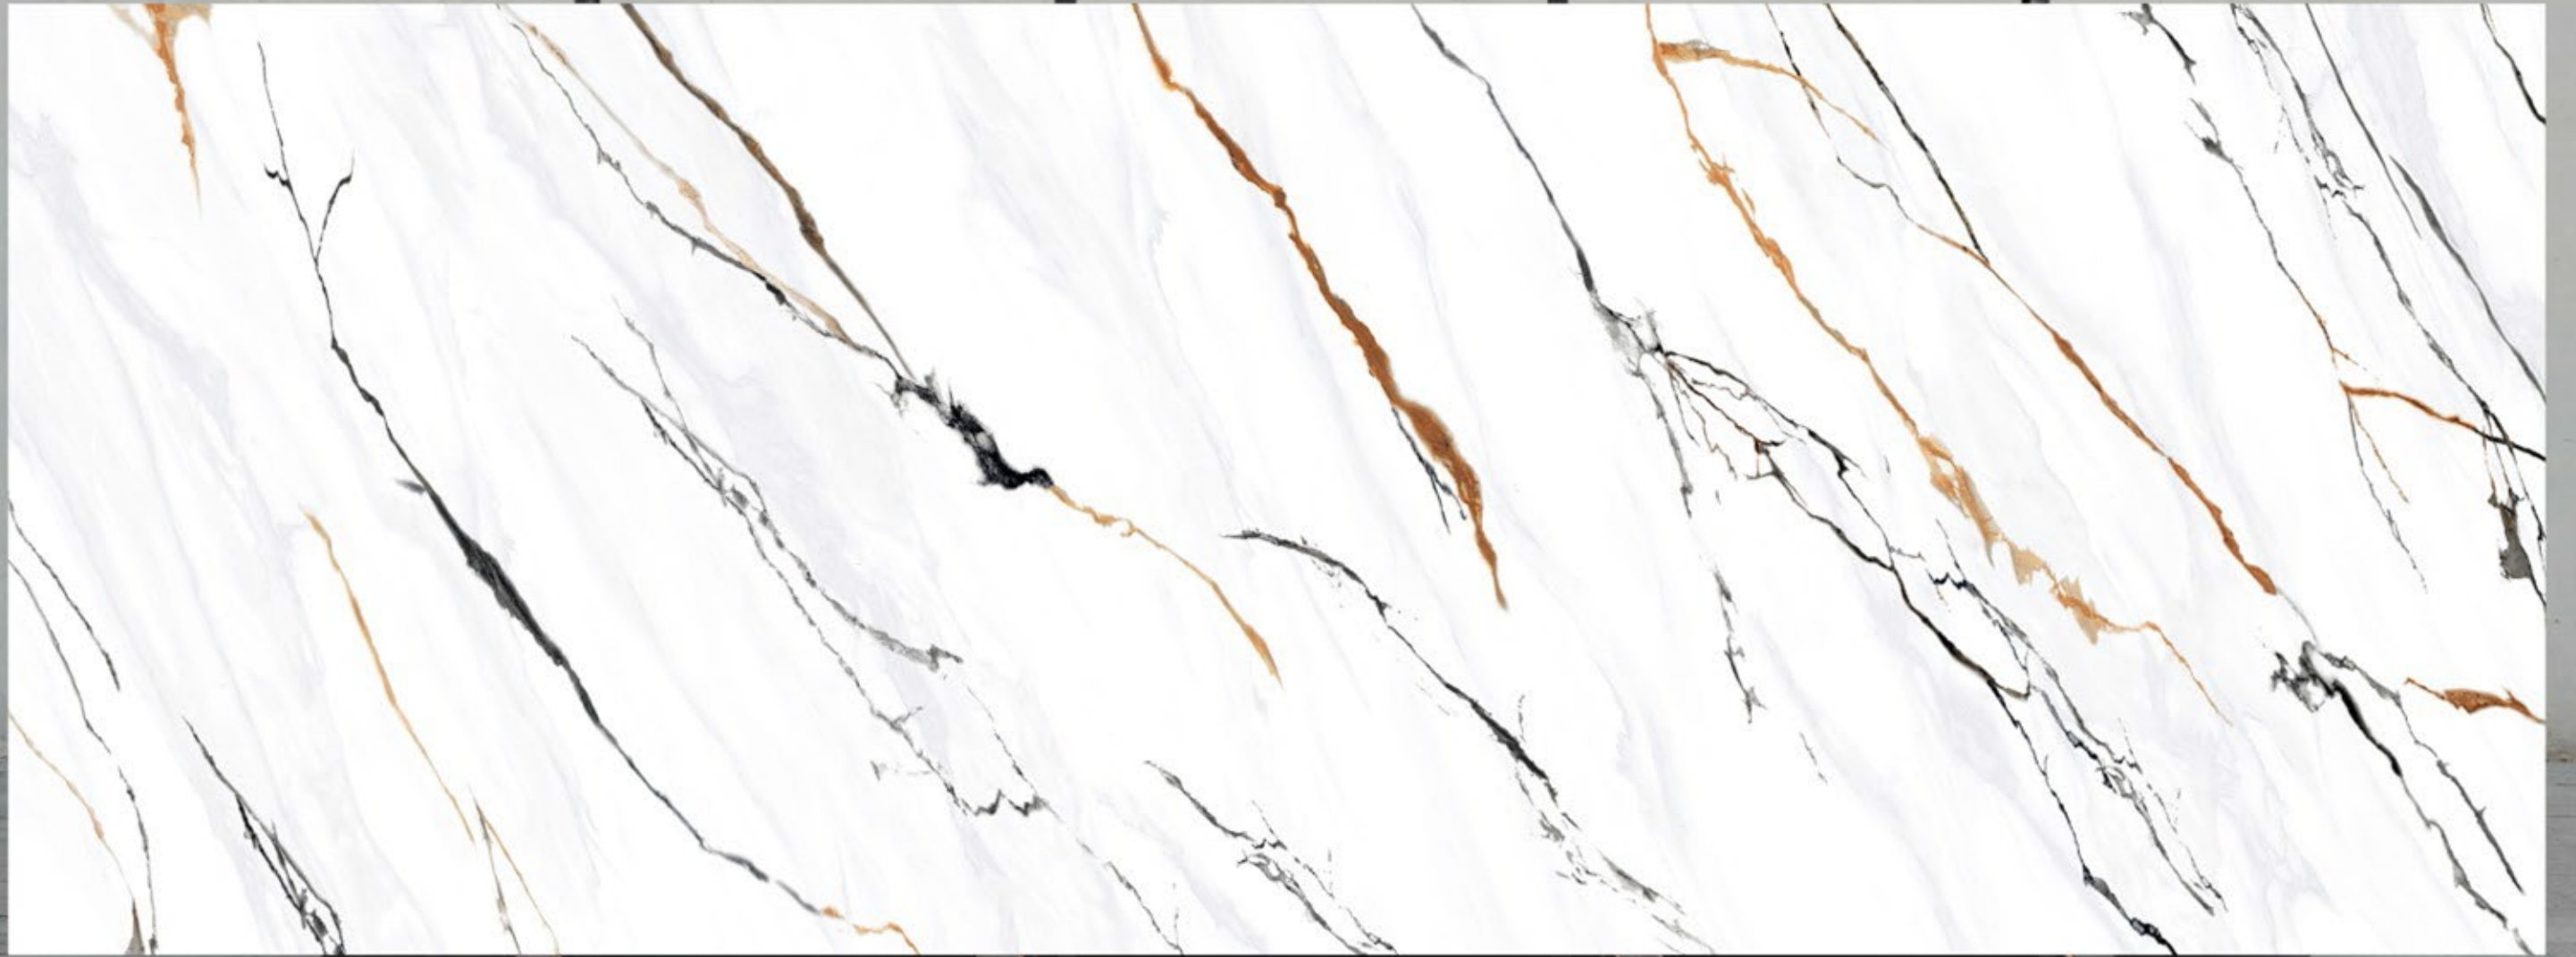

CALACATTA LUX

BODY
WHITE BODY

FINISH
GLOSSY/MATT

THICKNESS
15 MM