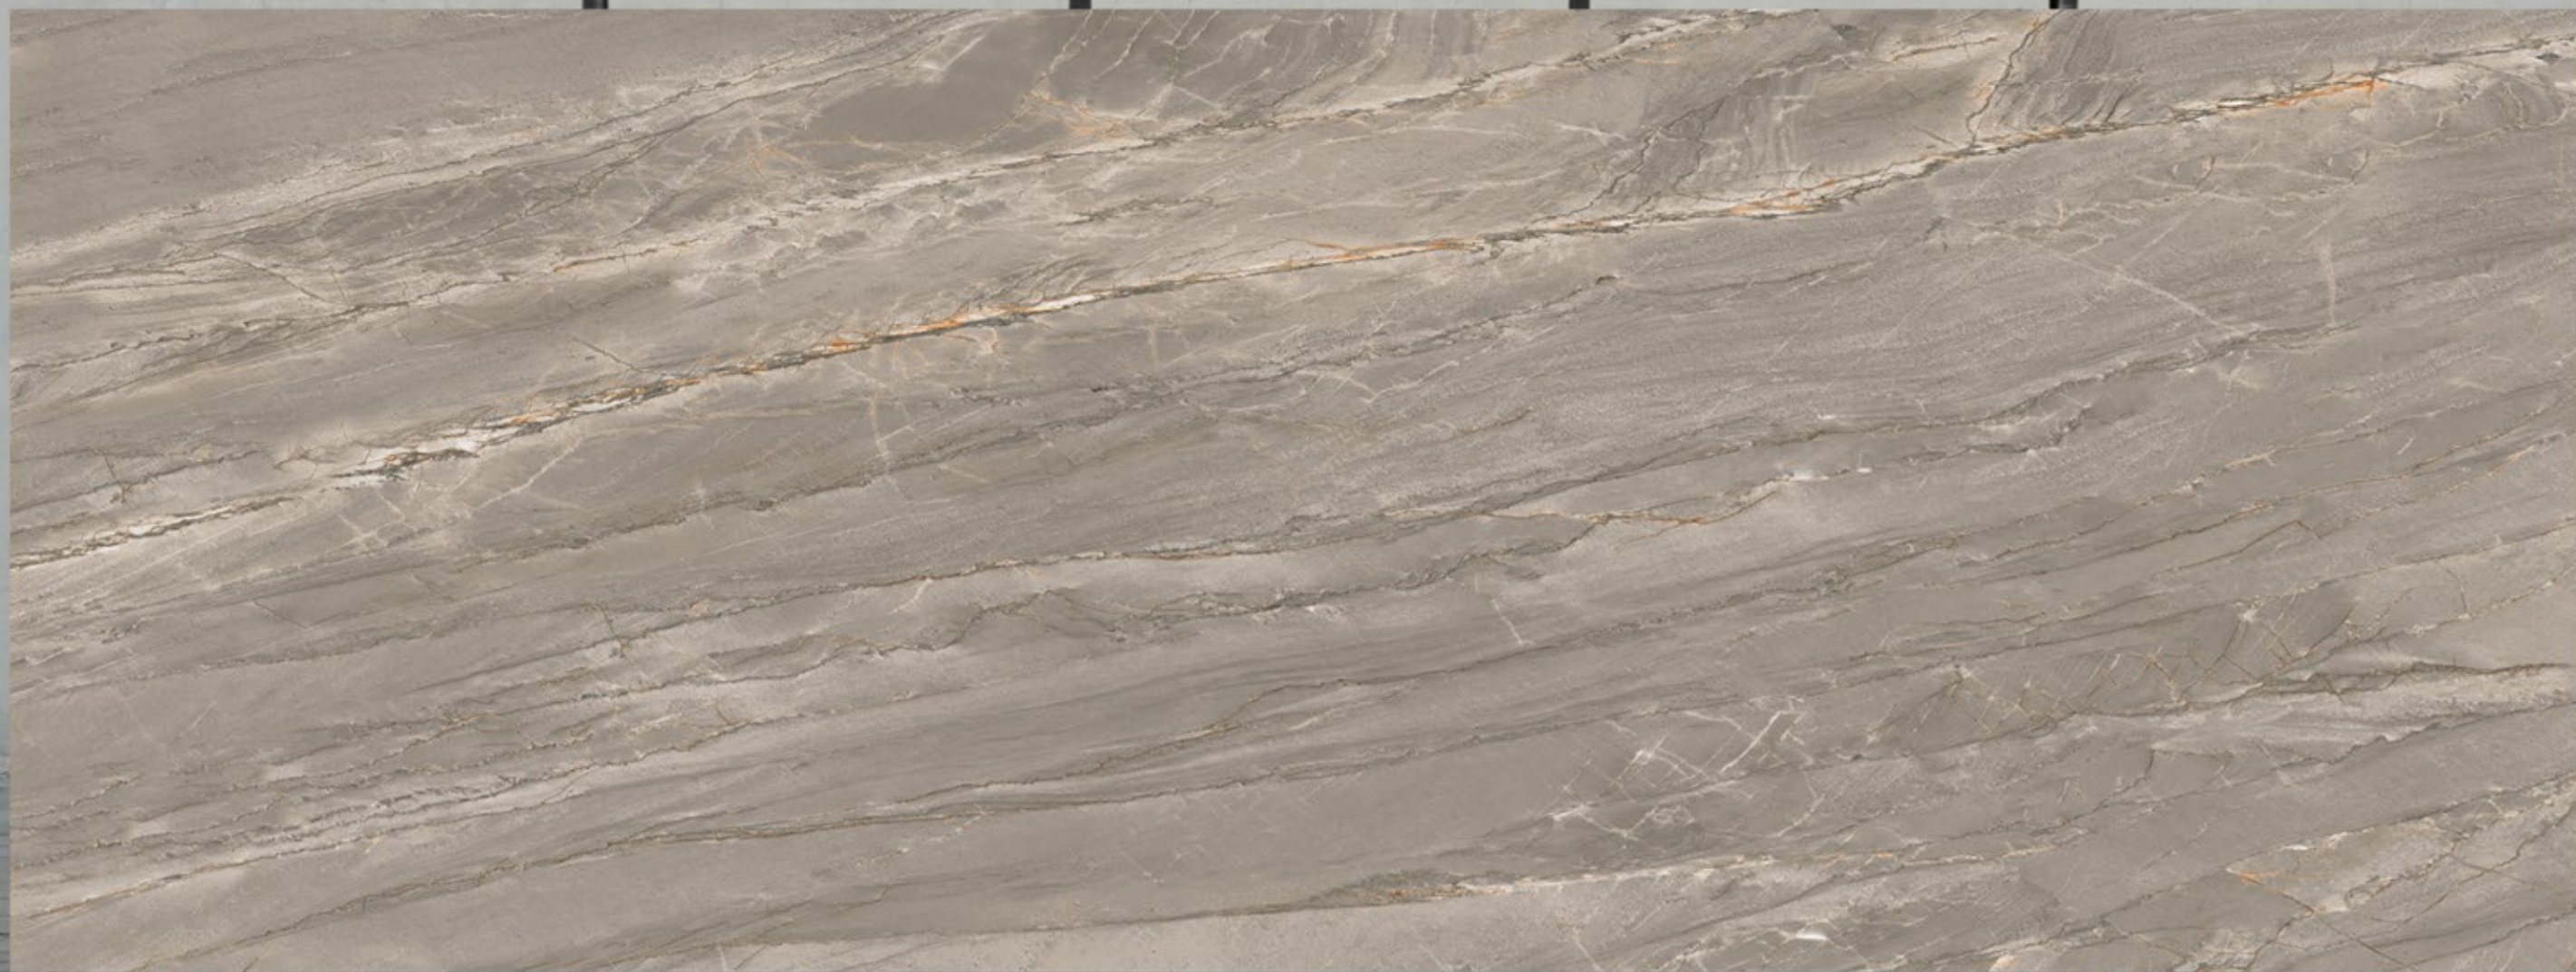

**SAN MARINO**

**BODY**  
**BLACKBODY**

**FINISH**  
**HIGHGLOSSY/MATT**

**THICKNESS**  
**15 MM**

SAINT LAURENT

BODY  
BLACKBODY

FINISH  
HIGHGLOSSY/MATT

THICKNESS  
15 MM