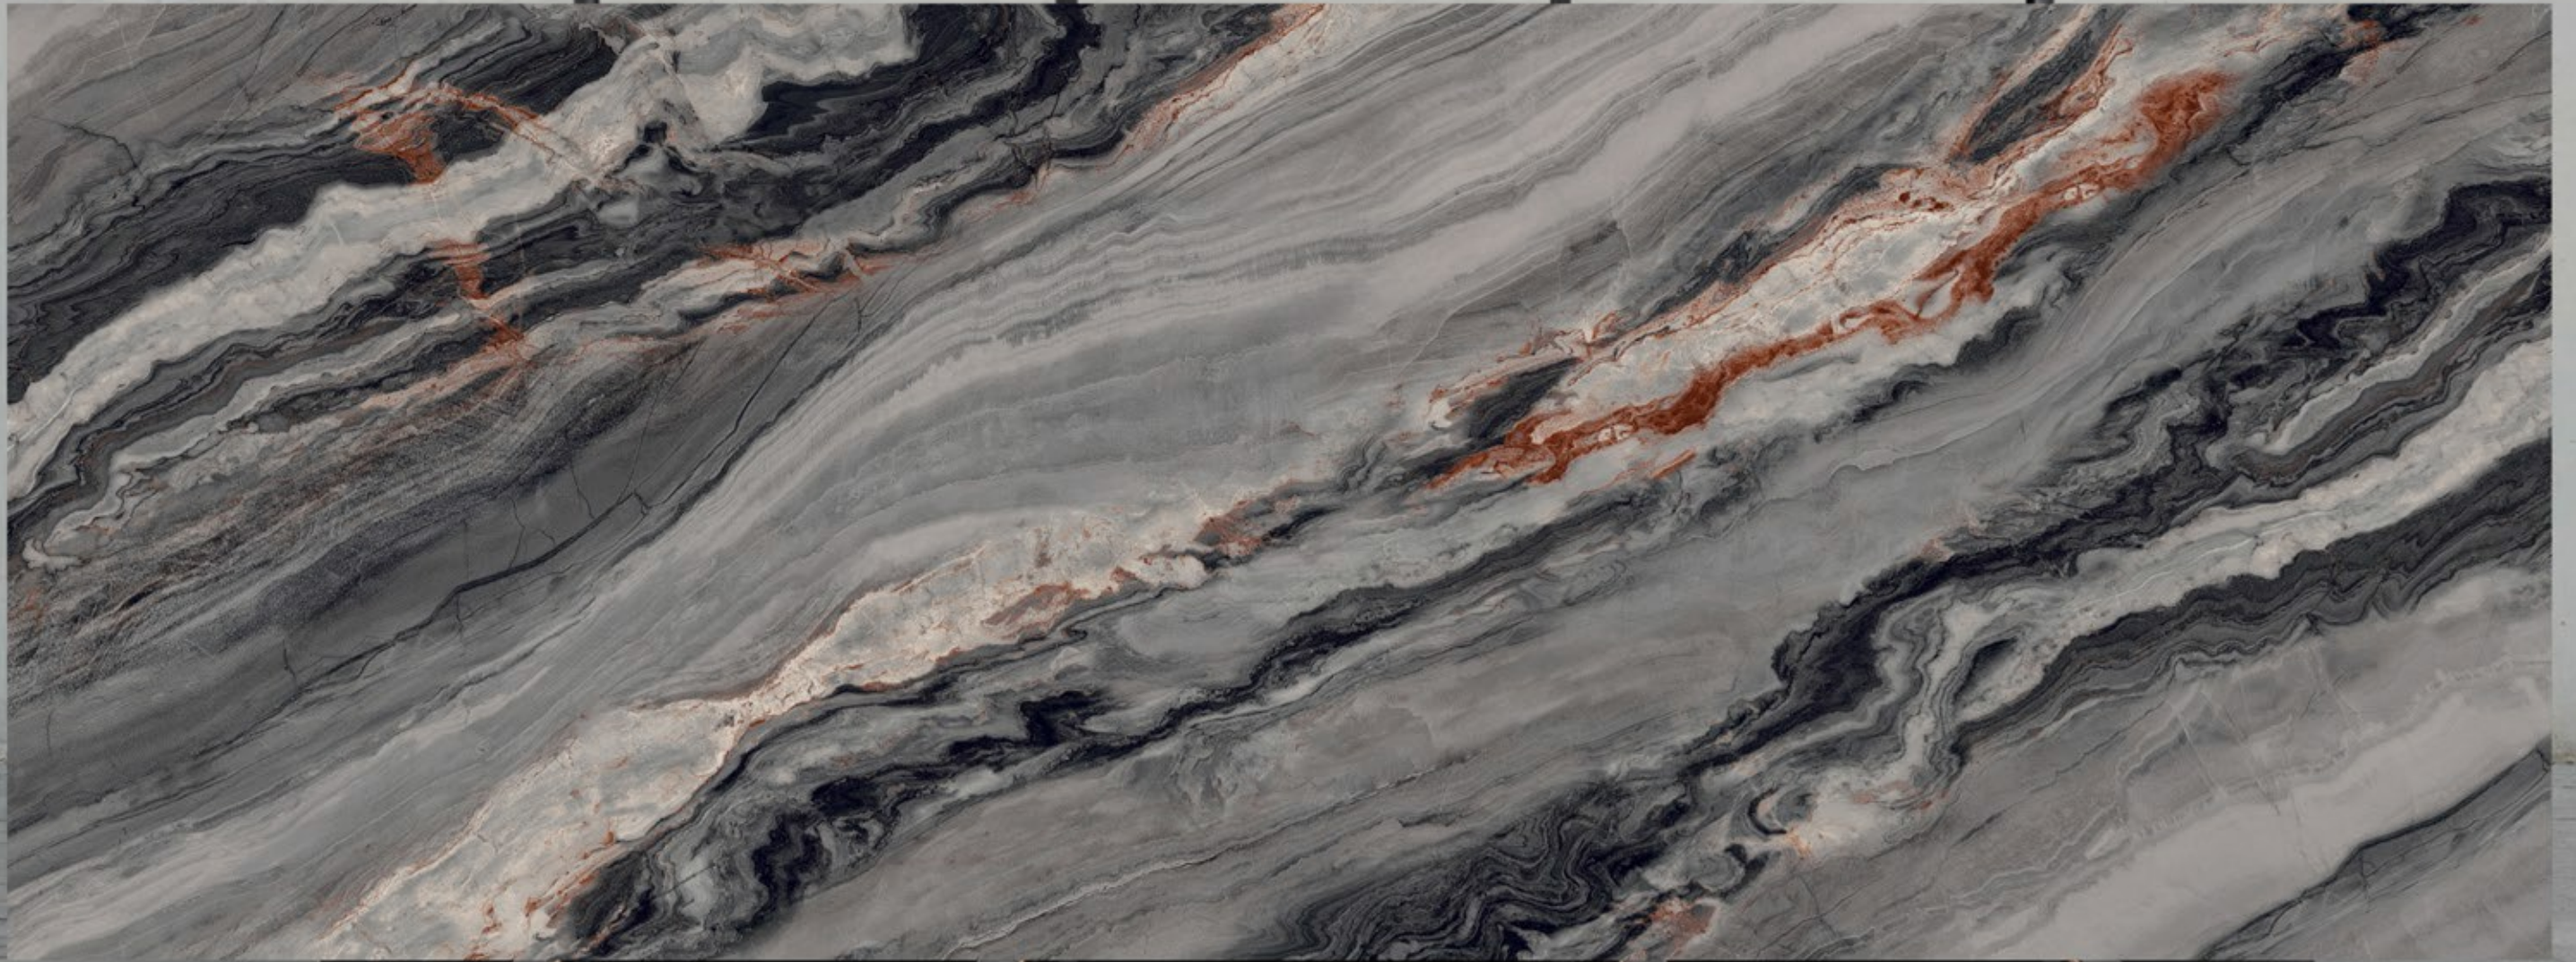

MAKO NATURAL

BODY
BLACKBODY

FINISH
HIGHGLOSSY/MATT

THICKNESS
15 MM