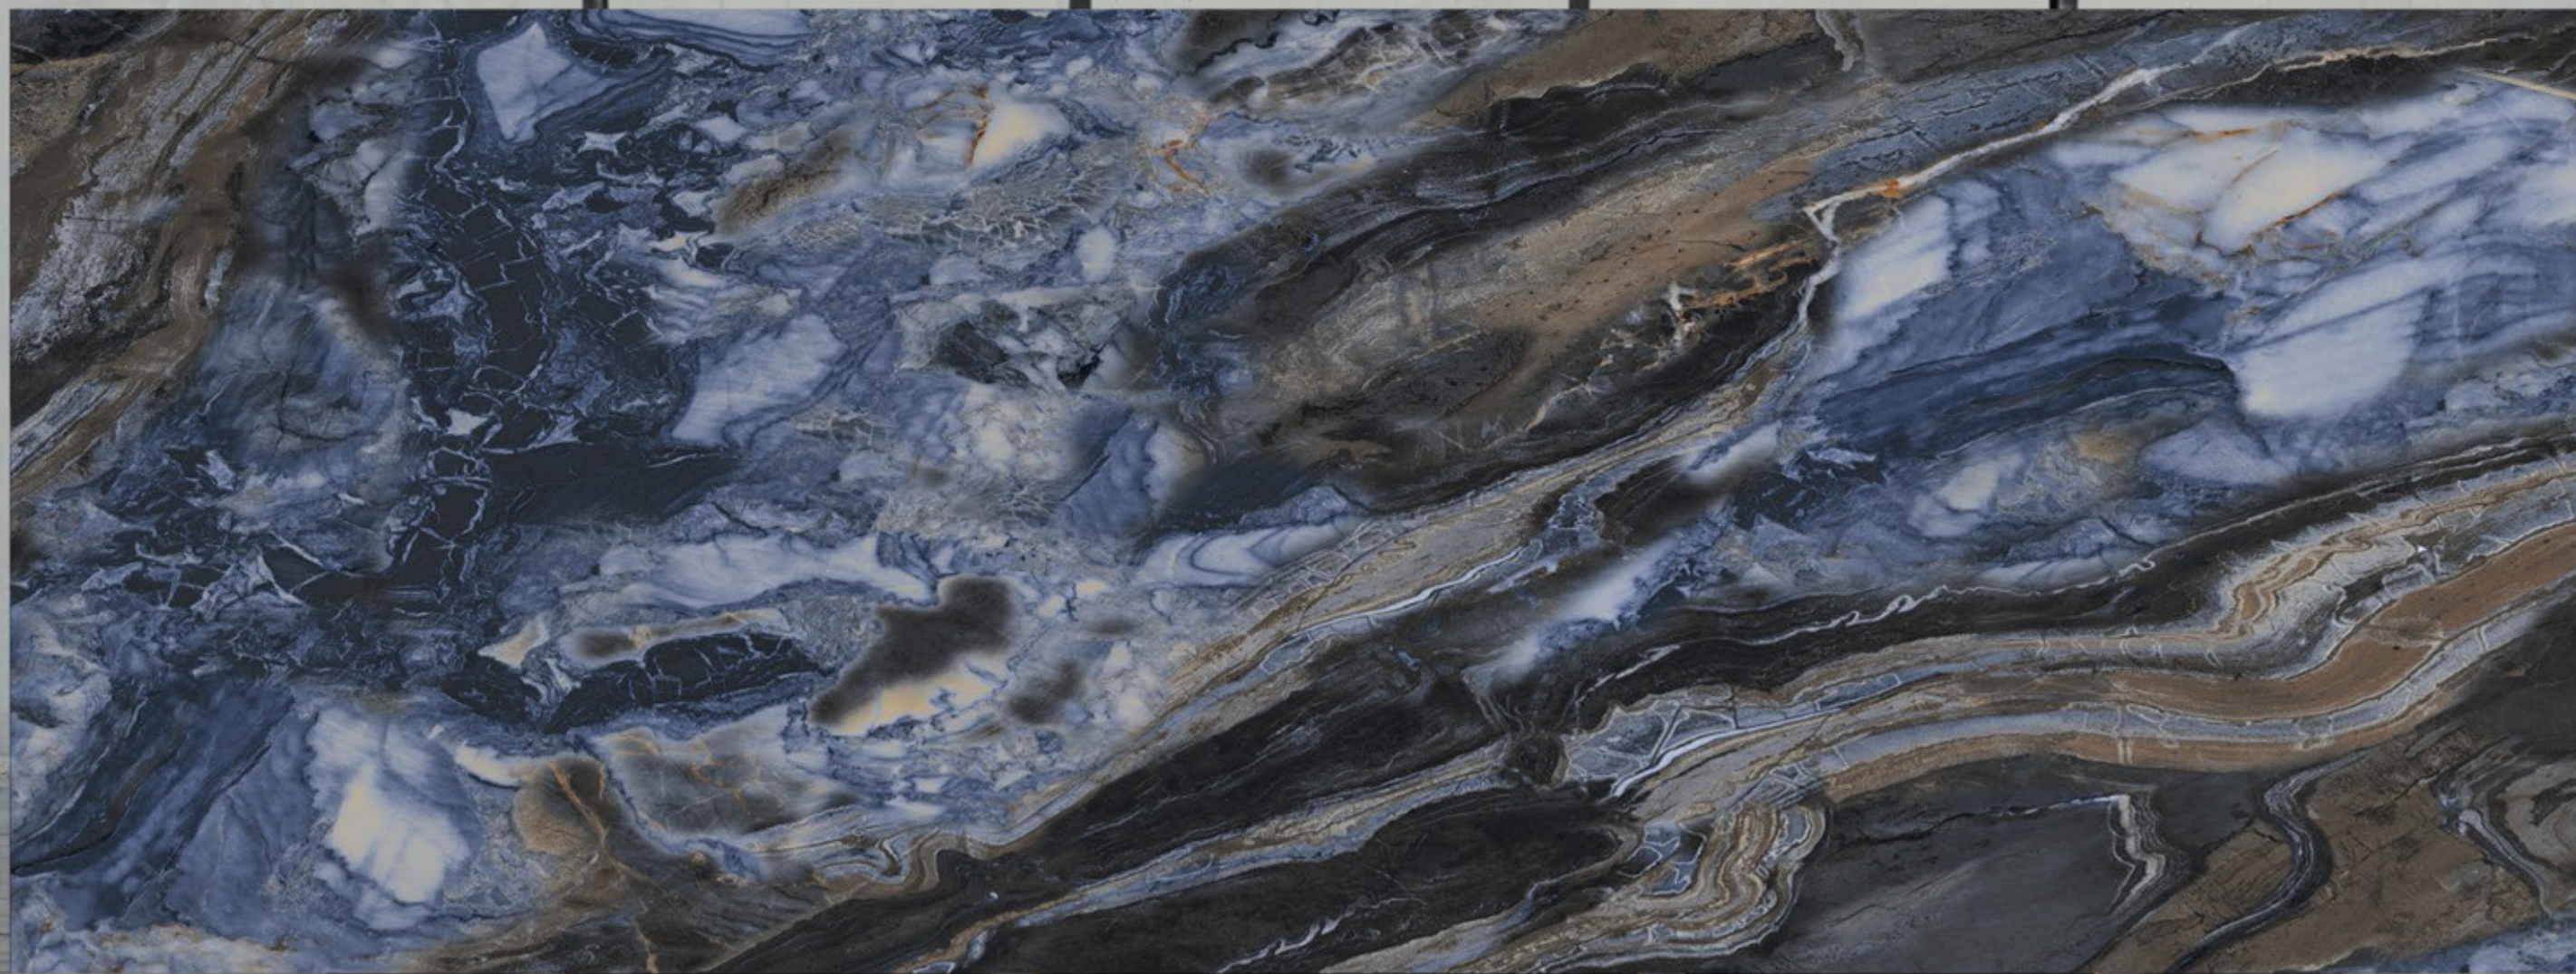

INFINITO AZUL

BODY
BLACKBODY

FINISH
HIGHGLOSSY/MATT

THICKNESS
15 MM