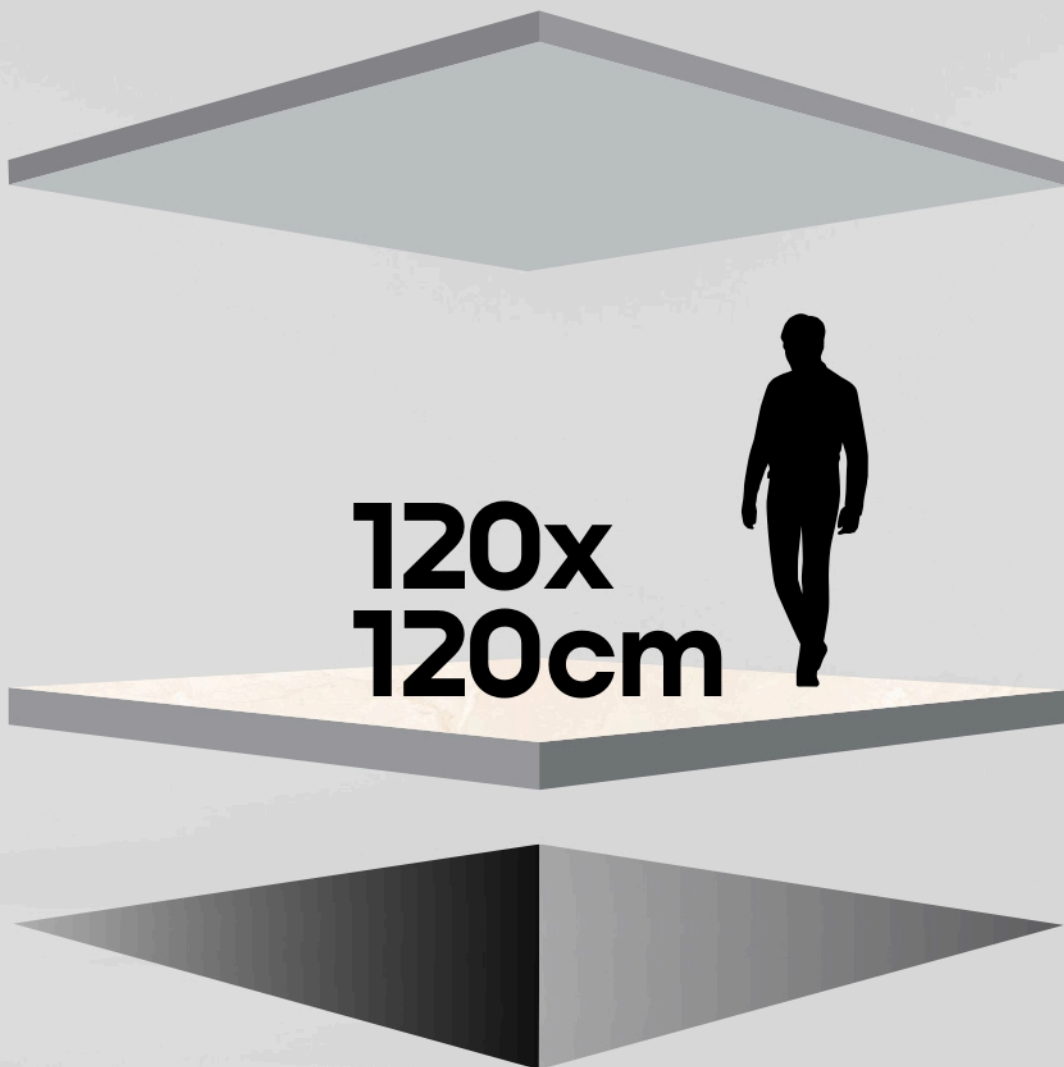

4 Exceptional Surfaces

For a versatile range to choose from for your spaces.

Destination of Use

The 120x120cm Collection from shop is well-balanced in aesthetics, functionality, and features and is made for extensive use and versatile application. Built strong, durable, and aesthetic, the collection is ideal for application in residences, public places, hotels, airports, offices, shops, and much more.