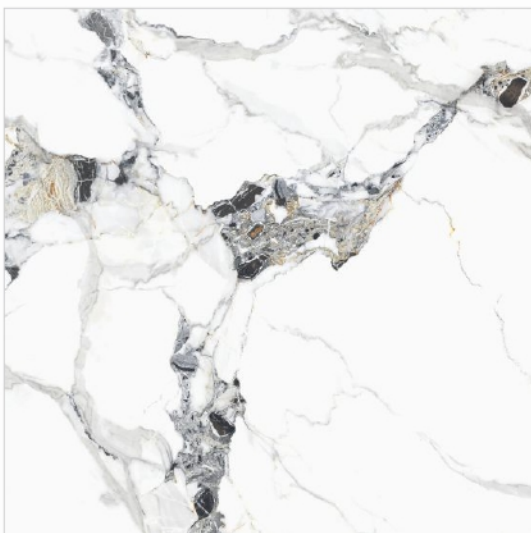

Statuario Crazy
(91 L Value)

Face 6

Abrasion Resistant

Frost Resistant

Chemical Resistant

Stain Resistant

Less Water Absorption

PORCELÁNICOS
MEHAVI