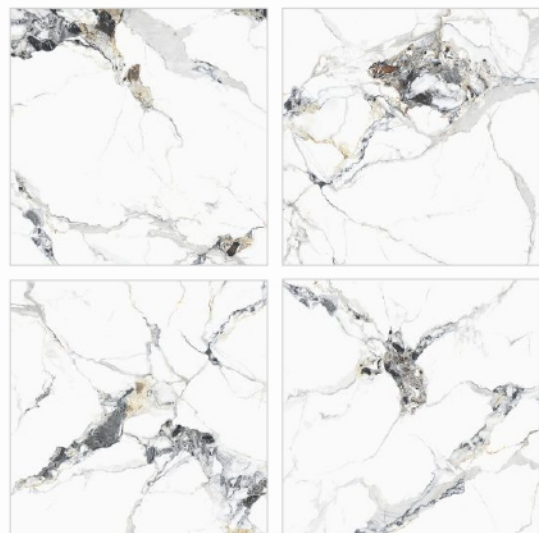

Statuario Crazy
(91 L Value)

Face 6

Abrasion Resistant

Frost Resistant

Chemical Resistant

Stain Resistant

Less Water Absorption

PORCELÁNICOS
MEHAVI