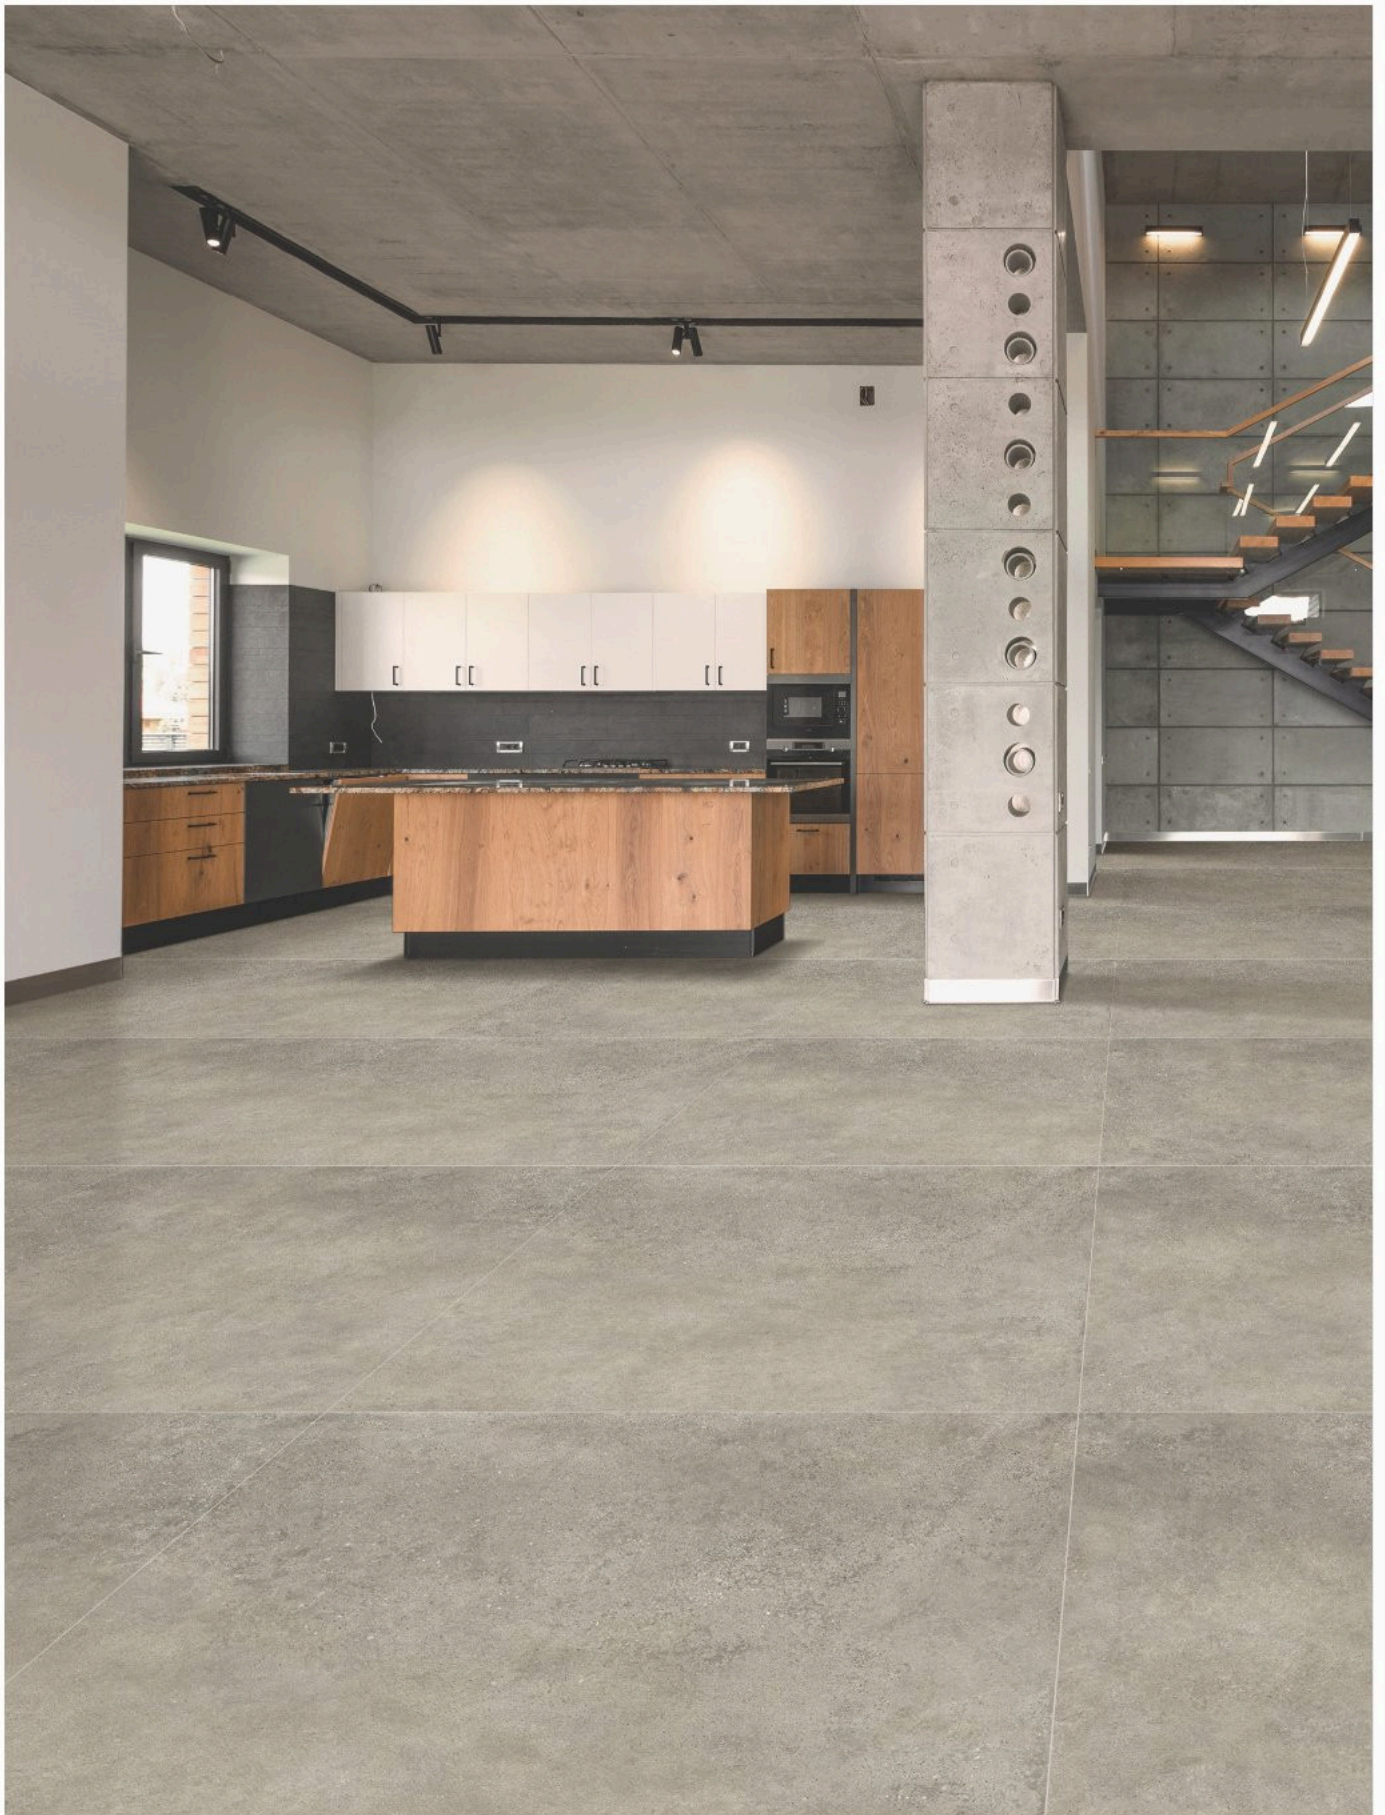

Preview of: Jackstone Amber

Carving Finish | 120x120cm | Glazed Vitrified Tiles

Venatino Gold

Face 4

Venatino Grey

Face 6