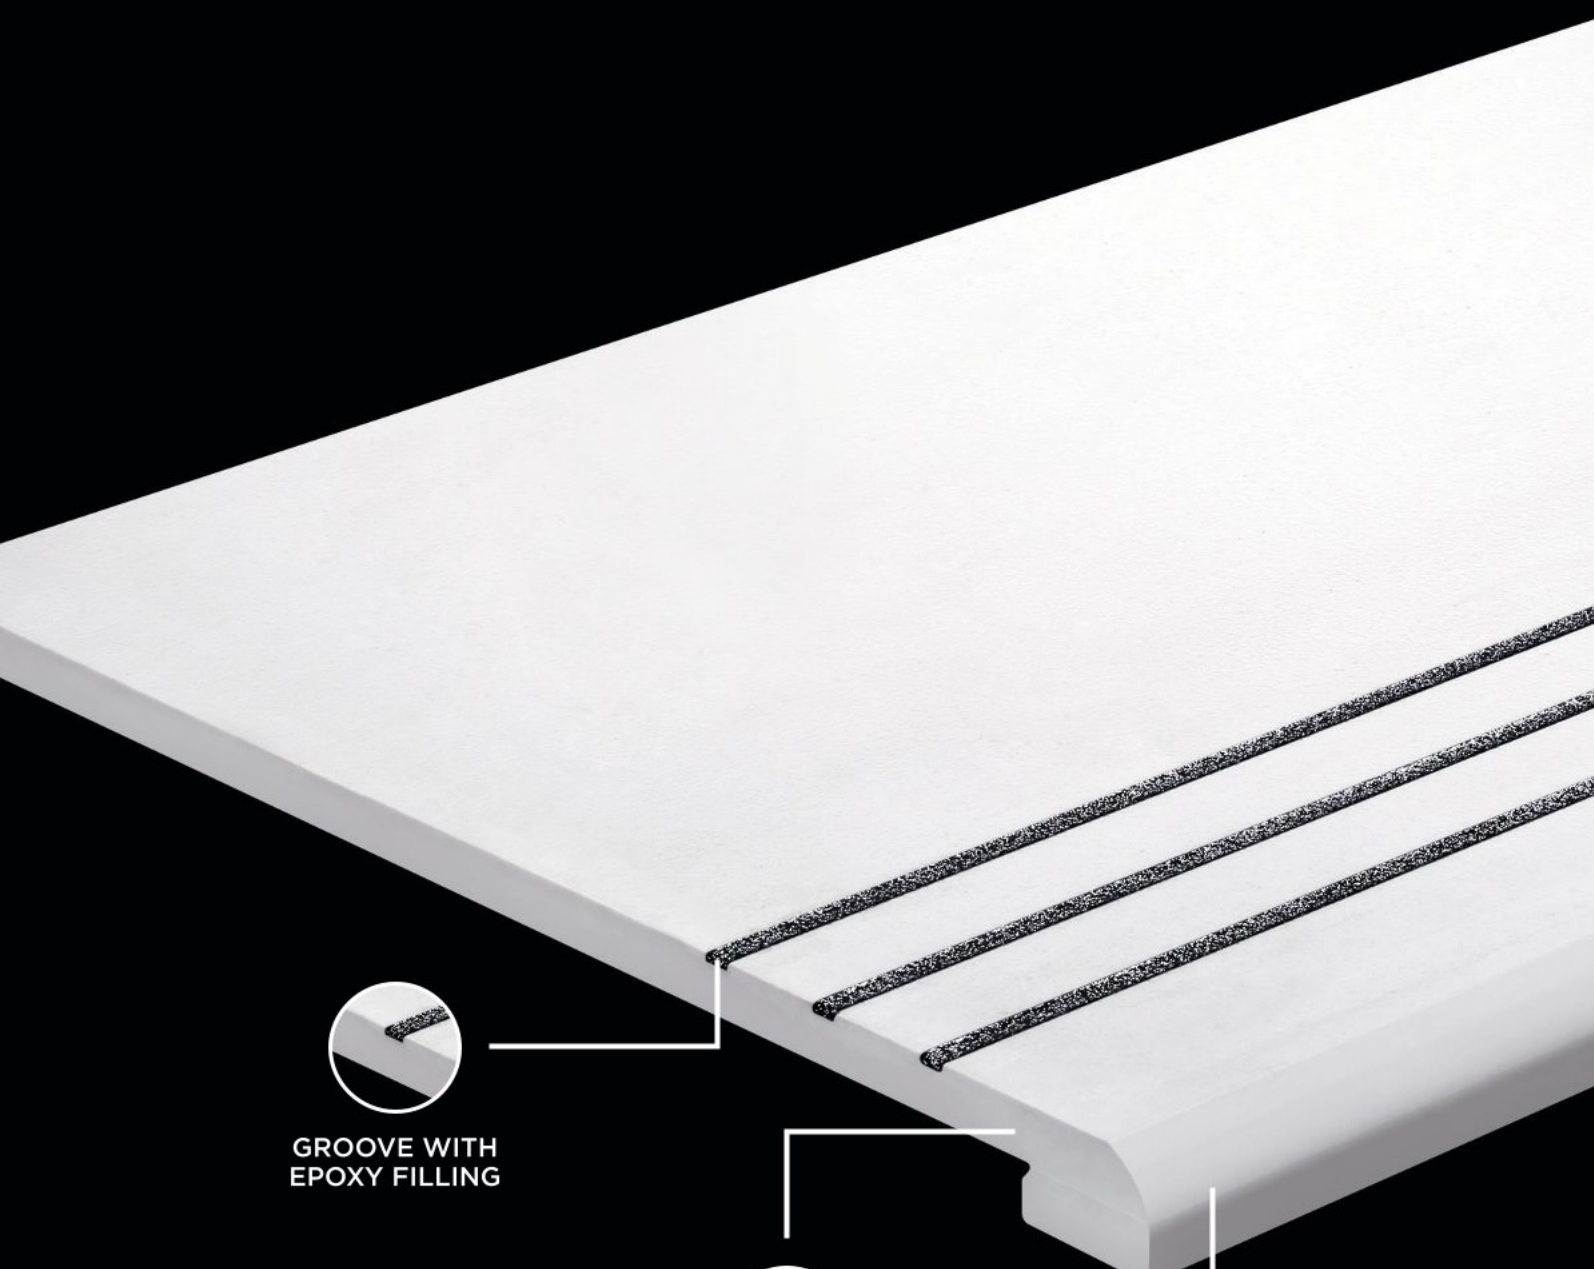

## FULLBODY STEP

A euphoric tone that brings shine to your surface. It gives you the feeling of peaceful ambiance and let you explore the beauty of the space.

GROOVE WITH EPOXY FILLING

SANDWICH

BULL NOSE MOULDING