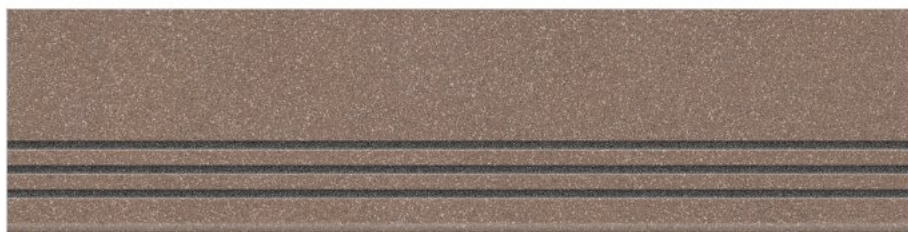

## FULLBODY STEP

Size  
**300x  
1200mm**

Surface  
**Crystal (Polished)  
& Matt**

 WALL &  
FLOOR

 FACADE

 TERRACE

 FURNITURE  
TOPS

CARAMEL CRYSTAL (POLISHED)