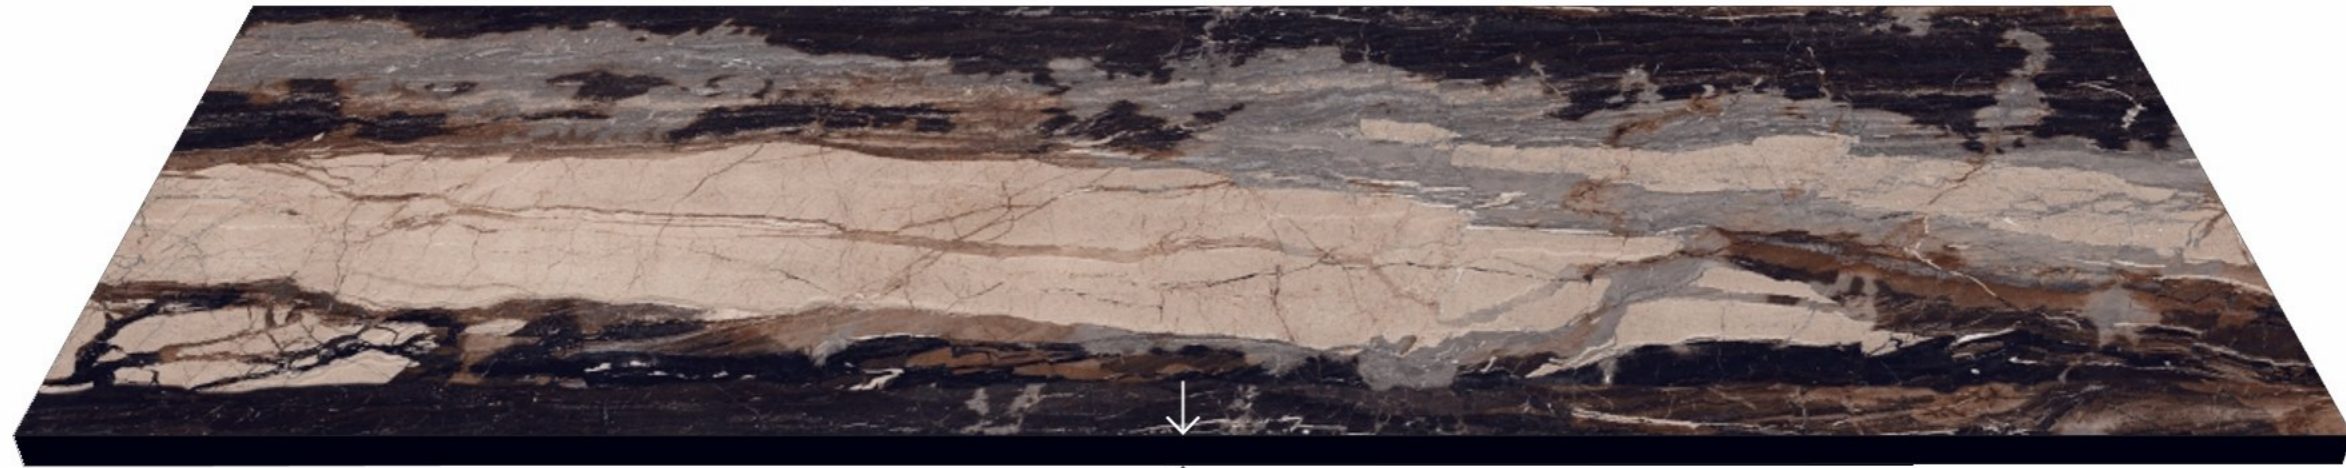

↓
↑
15mm

FUSION ROSE

COLOUR
BODY

SIZE
800X2400mm

FINISH
GLOSSY