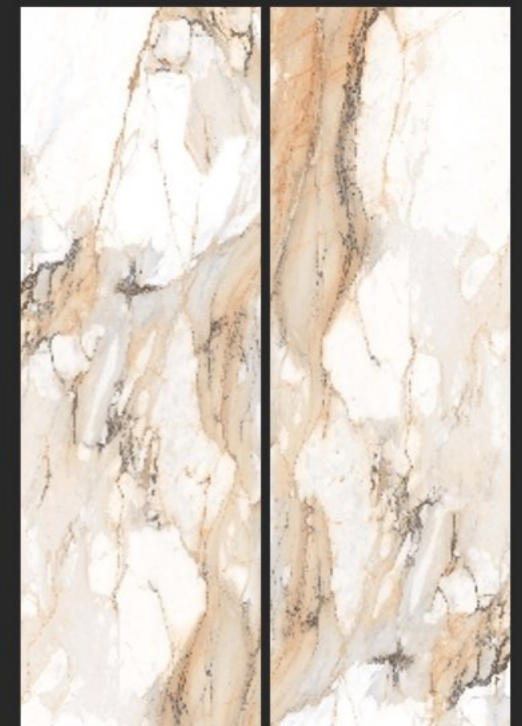

RANDOM FACE