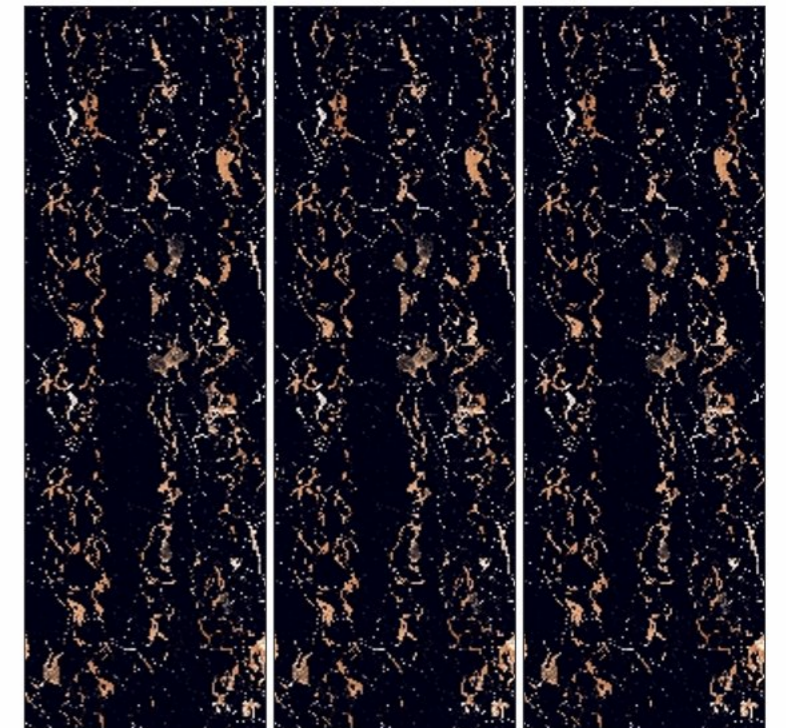

CONTINUE FACE

PORTORO GOLD

↑
15mm
THICKNESS
↓

COLOUR
BODY

SIZE
800X2400mm

FINISH
GLOSSY

CONTINUE FACE

BLUE AGATHA