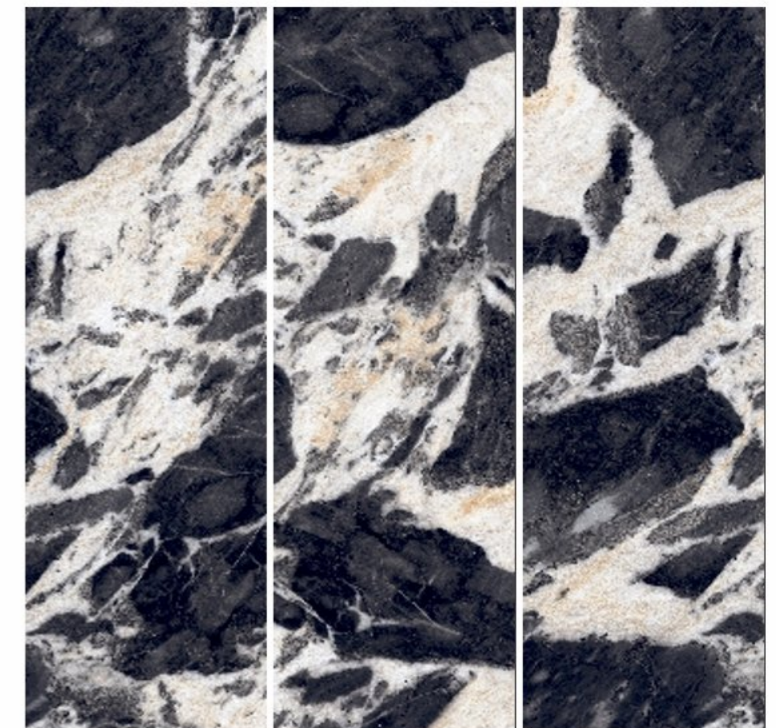

LEVANTO NERO

↑
15mm
THICKNESS
↓

COLOUR
BODY

SIZE
800X2400mm

FINISH
GLOSSY