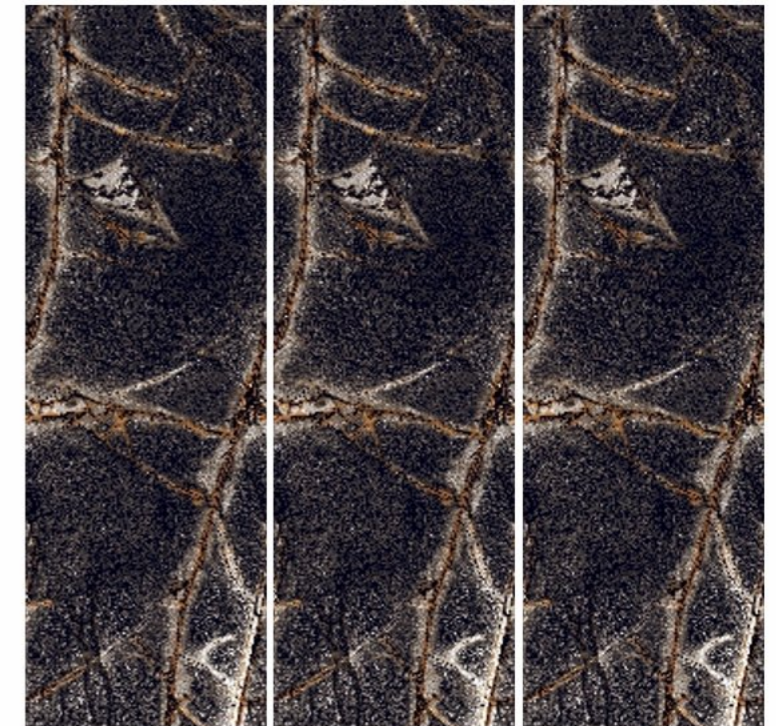

ROMA BLACK

15mm
THICKNESS

COLOUR
BODY

SIZE
800X2400mm

FINISH
GLOSSY