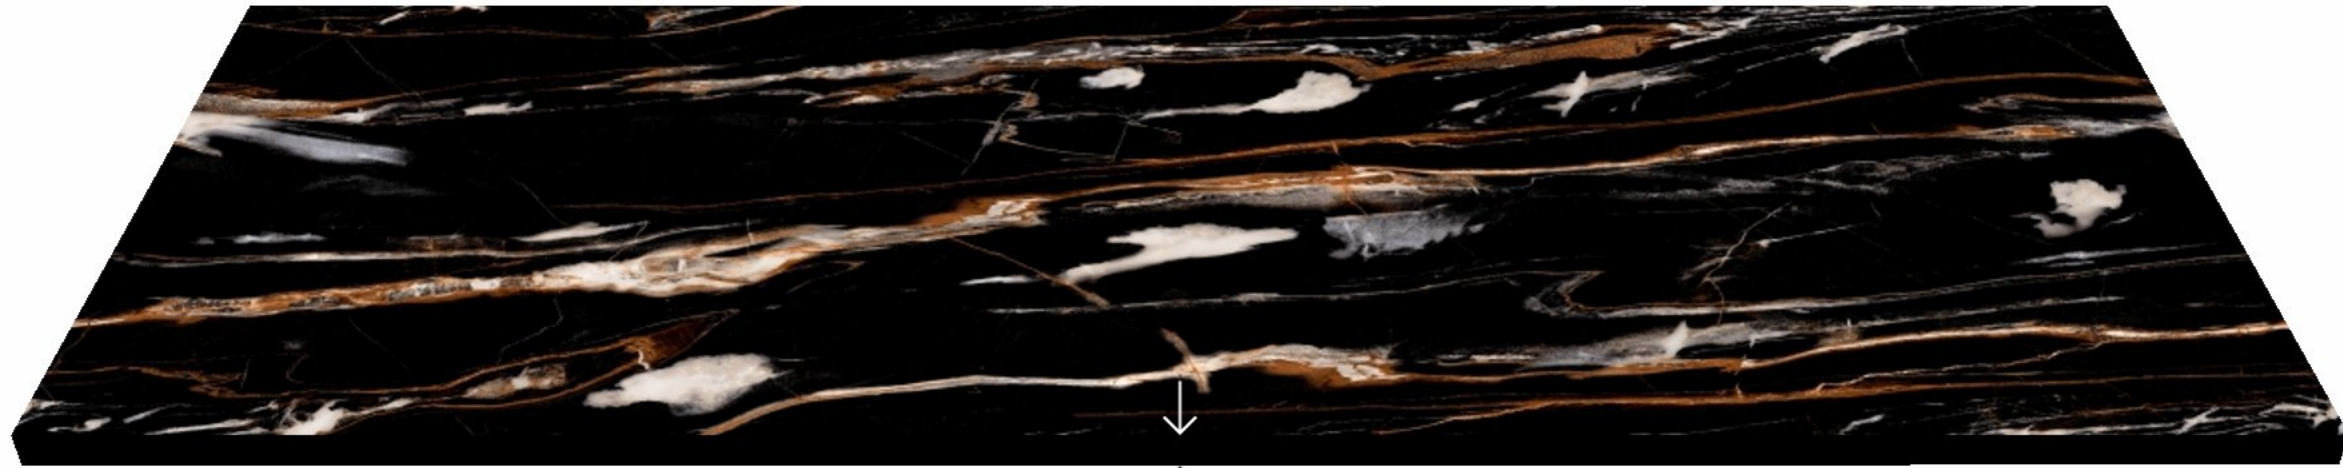

AMBRATO NERO

15mm
THICKNESS

COLOUR
BODY

SIZE
800X2400mm

FINISH
GLOSSY

CONTINUE FACE