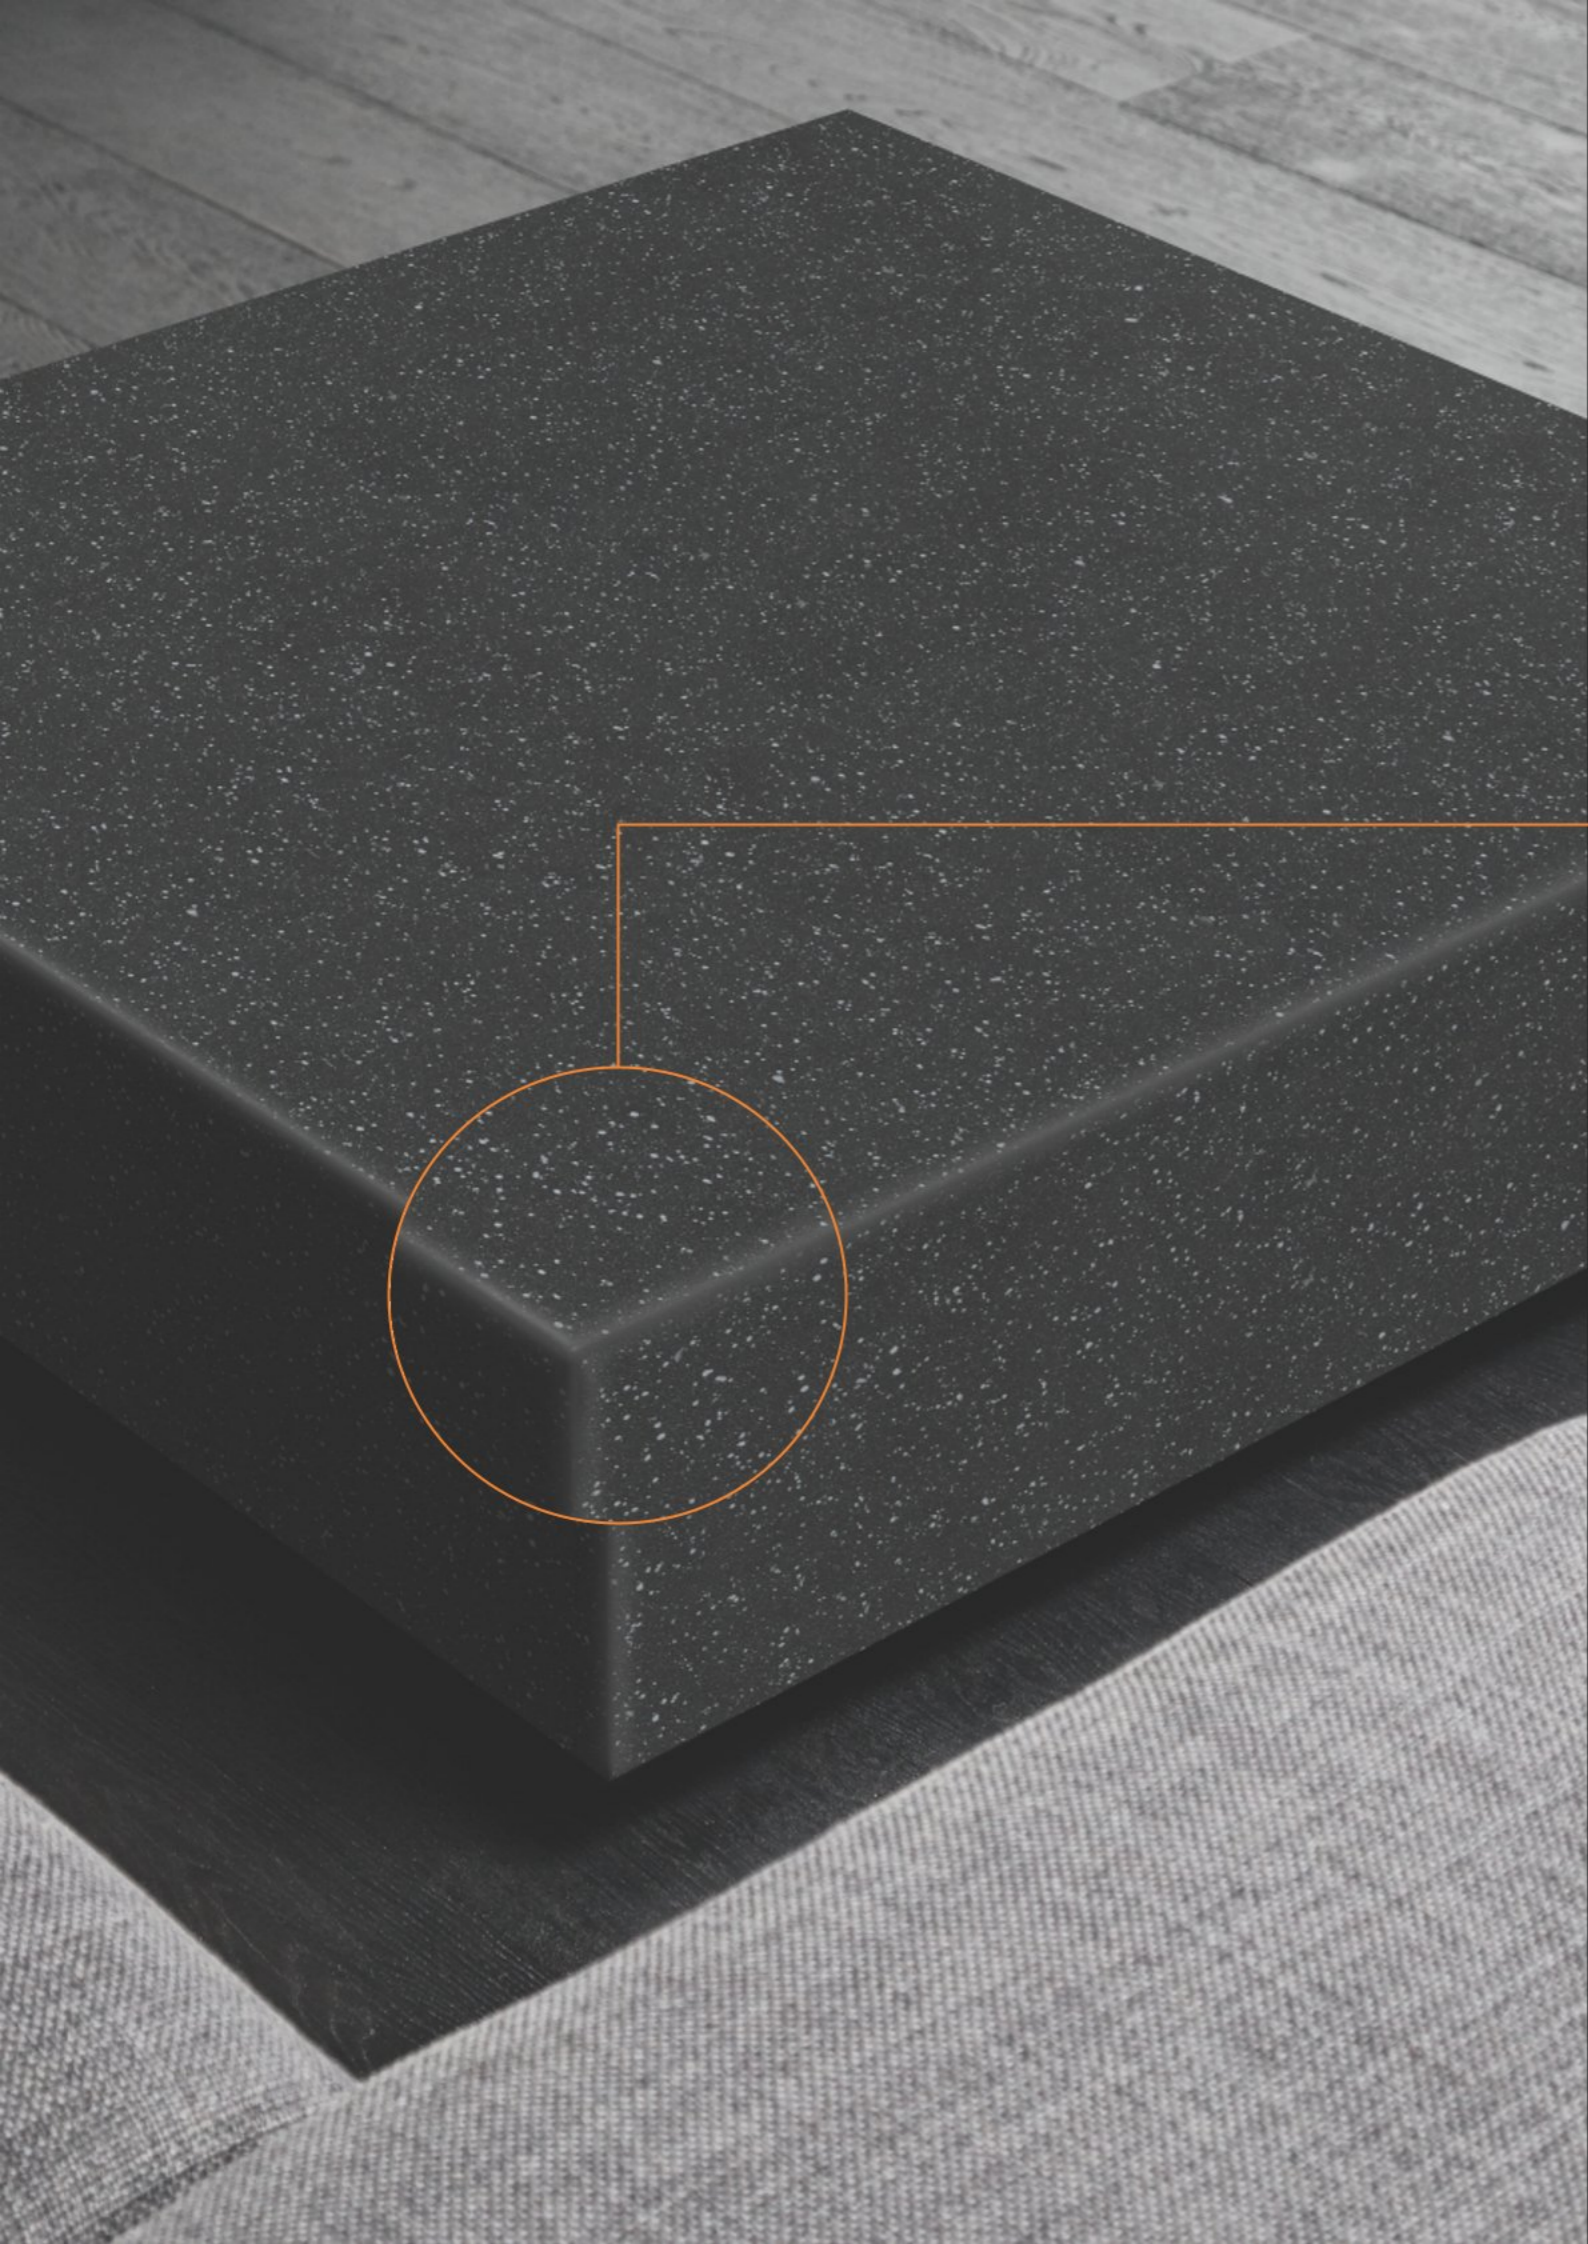

Perfection

— THAT IS FLAWLESS

EDGE PROFILES