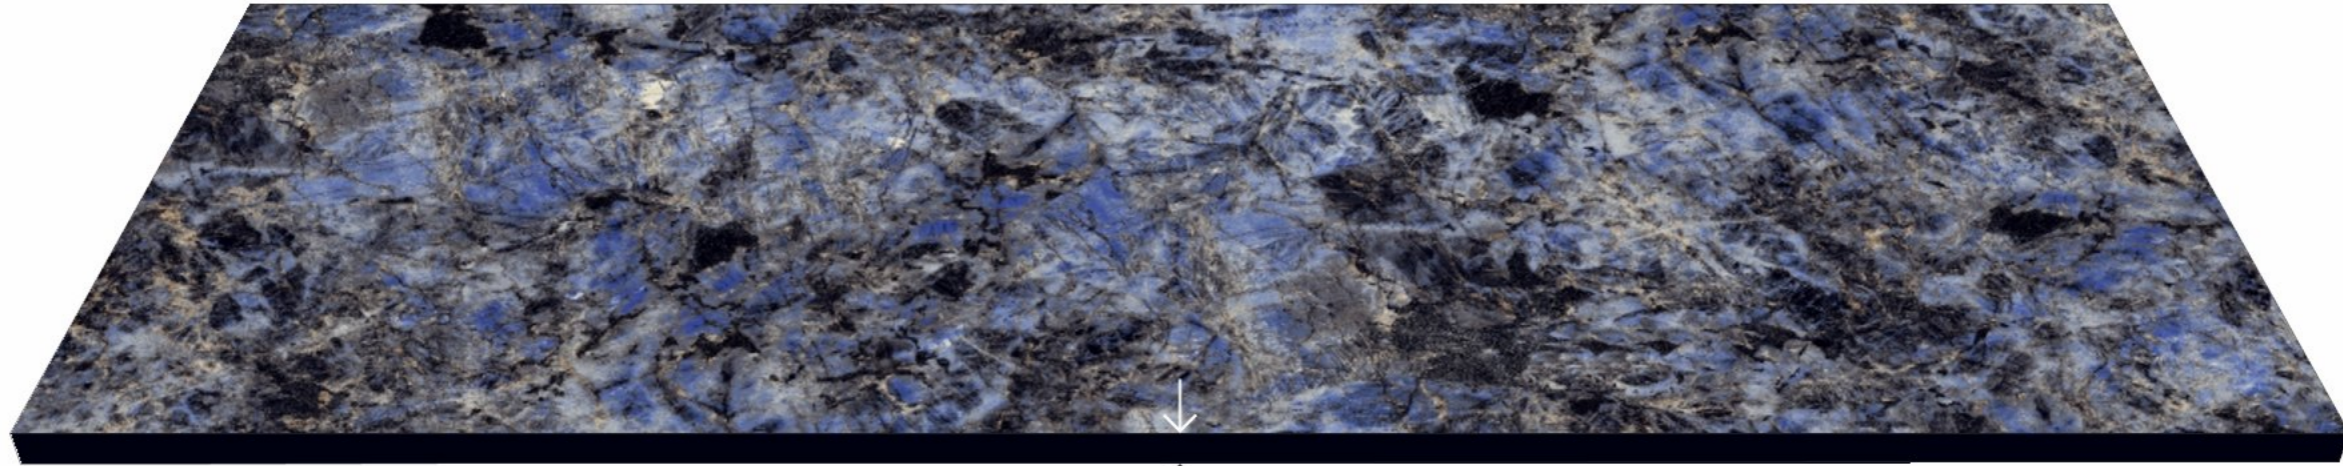

CONTINUE FACE

PORTORO GOLD

↑
15mm
THICKNESS
↓

COLOUR
BODY

SIZE
800X2400mm

FINISH
GLOSSY

CONTINUE FACE

BLUE AGATHA