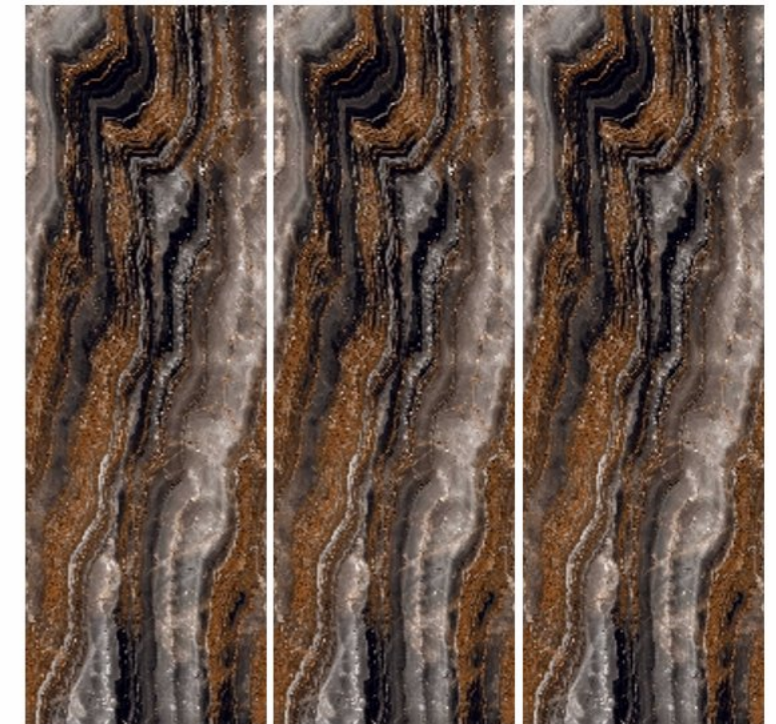

ONYX BROWN

↓
↑
15mm
THICKNESS

**COLOUR
BODY**

**SIZE
800X2400mm**

**FINISH
GLOSSY**