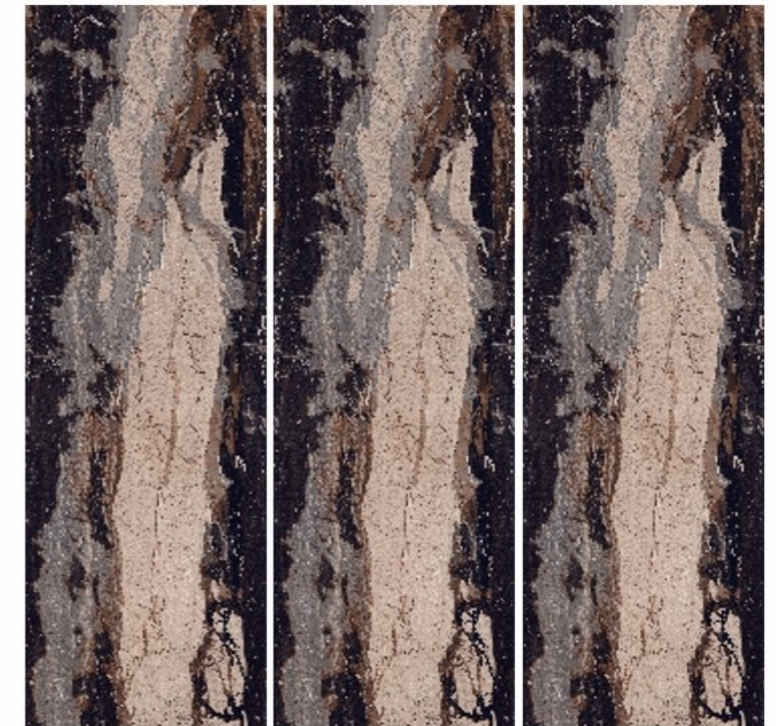

THICKNESS
15mm

↓
↑
15mm

FUSION ROSE

COLOUR
BODY

SIZE
800X2400mm

FINISH
GLOSSY

CONTINUE FACE

UNIQUE NEGRO