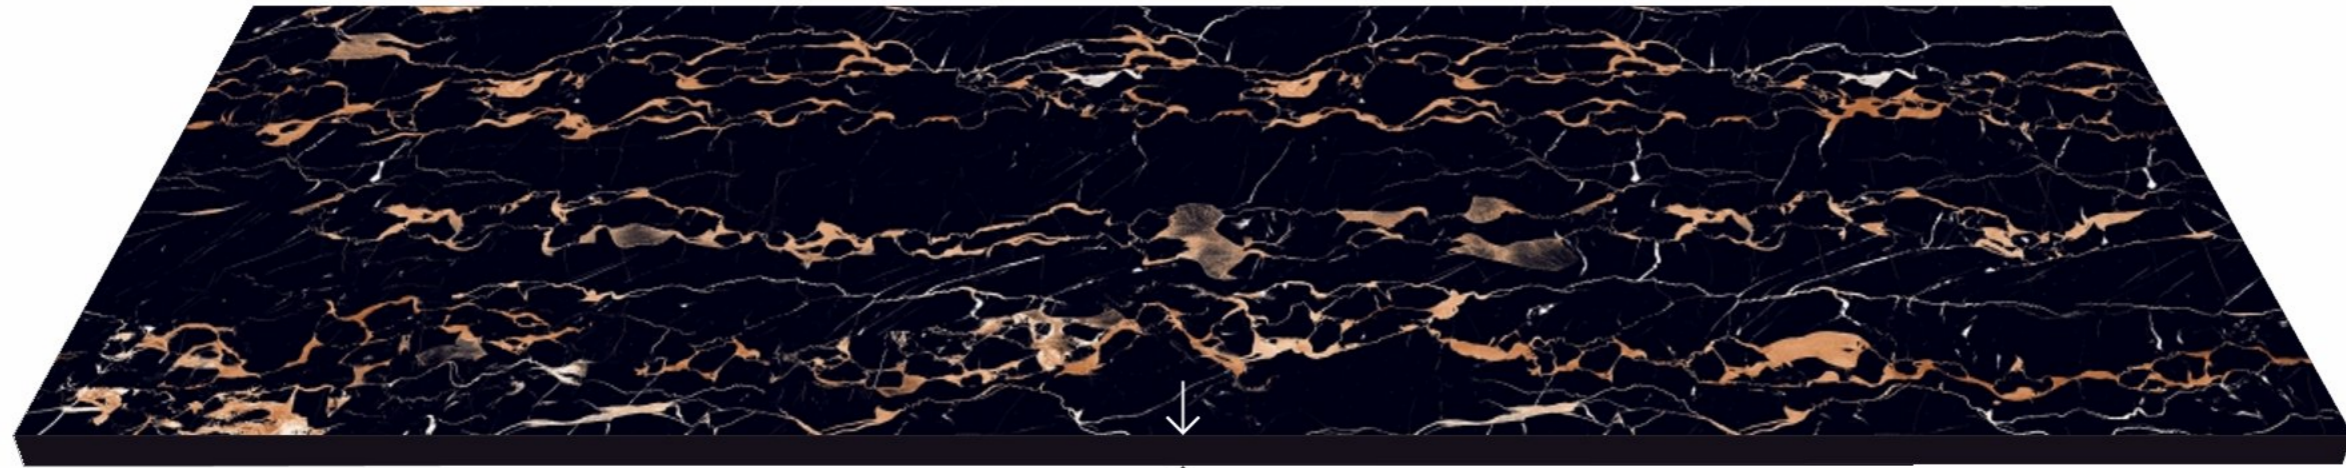

PORTORO GOLD

↑
15mm
THICKNESS
↓

COLOUR
BODY

SIZE
800X2400mm

FINISH
GLOSSY

CONTINUE FACE