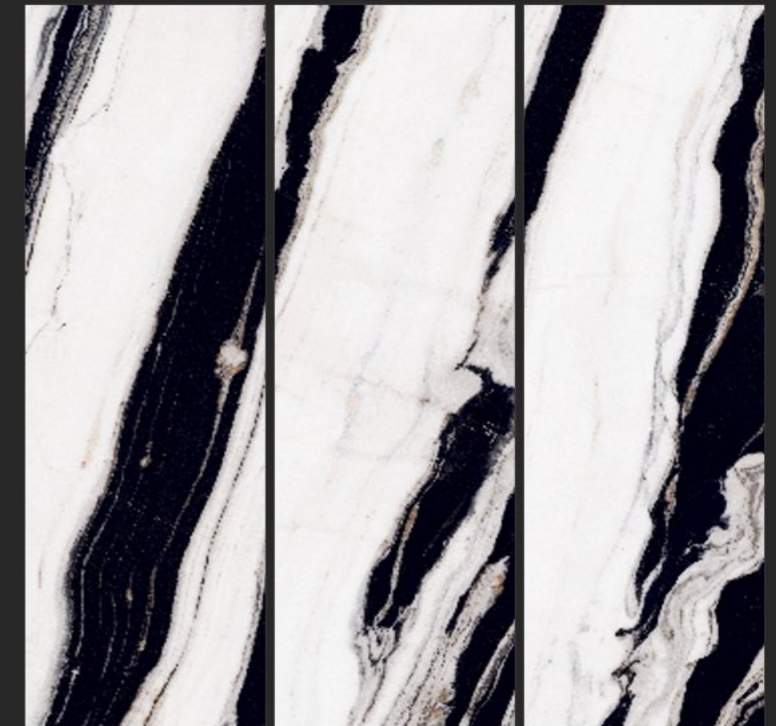

PENTAGONIA WHITE

15mm
THICKNESS

COLOUR
BODY

SIZE
800X2400mm

FINISH
GLOSSY