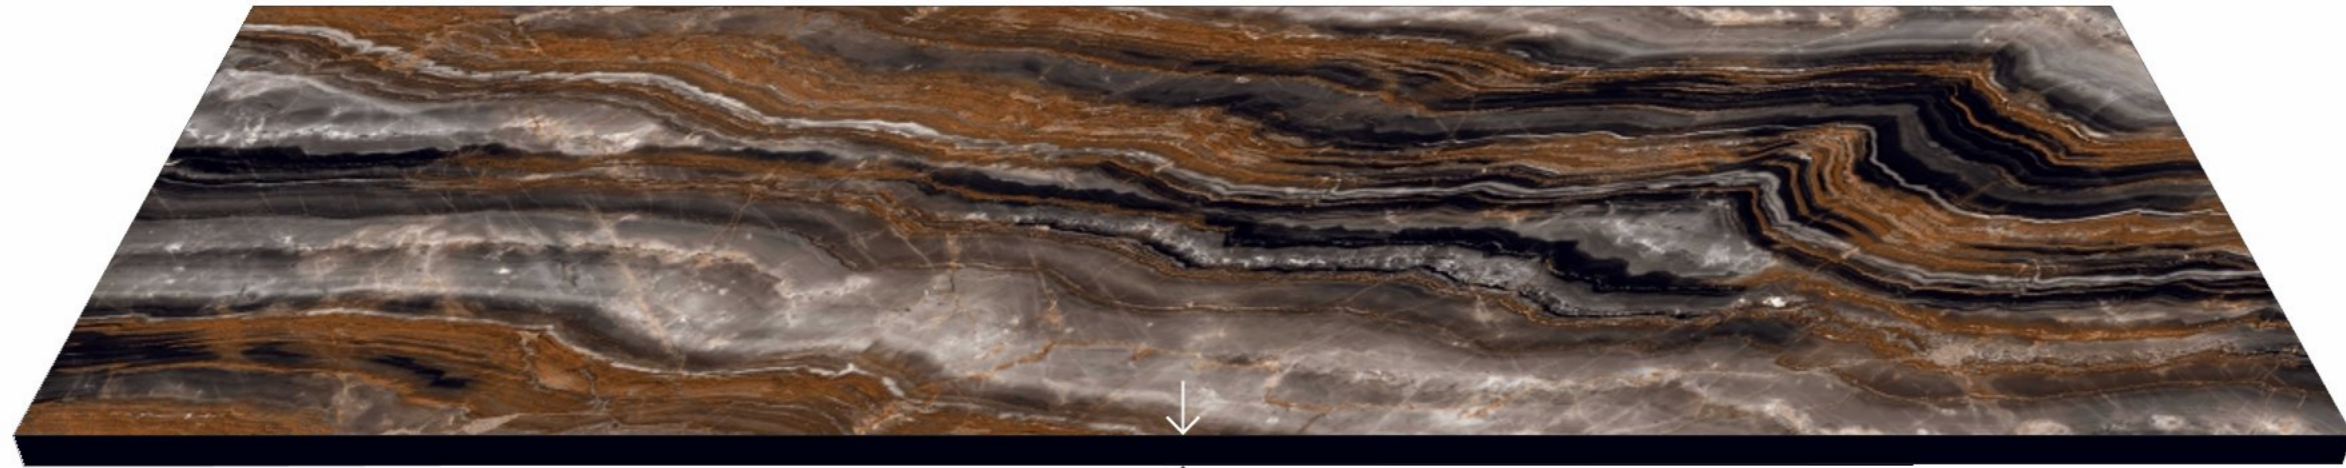

↑
15mm
THICKNESS

COLOUR
BODY

SIZE
800X2400mm

FINISH
GLOSSY

RANDOM FACE

ONYX BROWN

↓
↑
15mm
THICKNESS

**COLOUR
BODY**