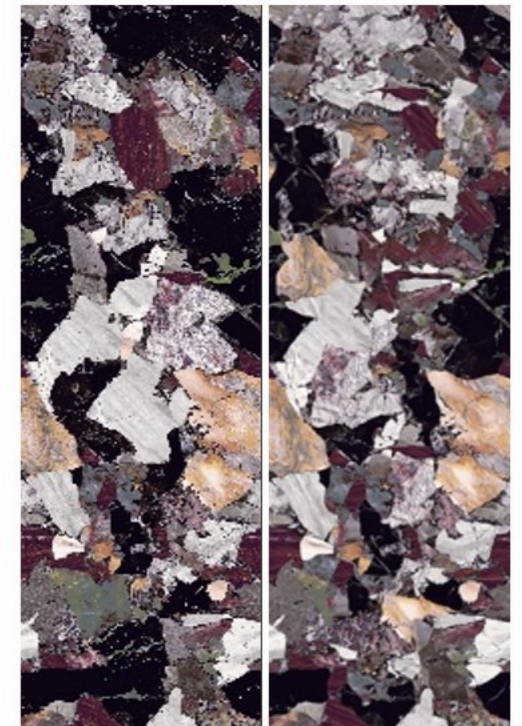

CONTINUE FACE

PORTORO GOLD

↑
15mm
THICKNESS
↓

COLOUR
BODY

SIZE
800X2400mm

FINISH
GLOSSY

CONTINUE FACE

BLUE AGATHA