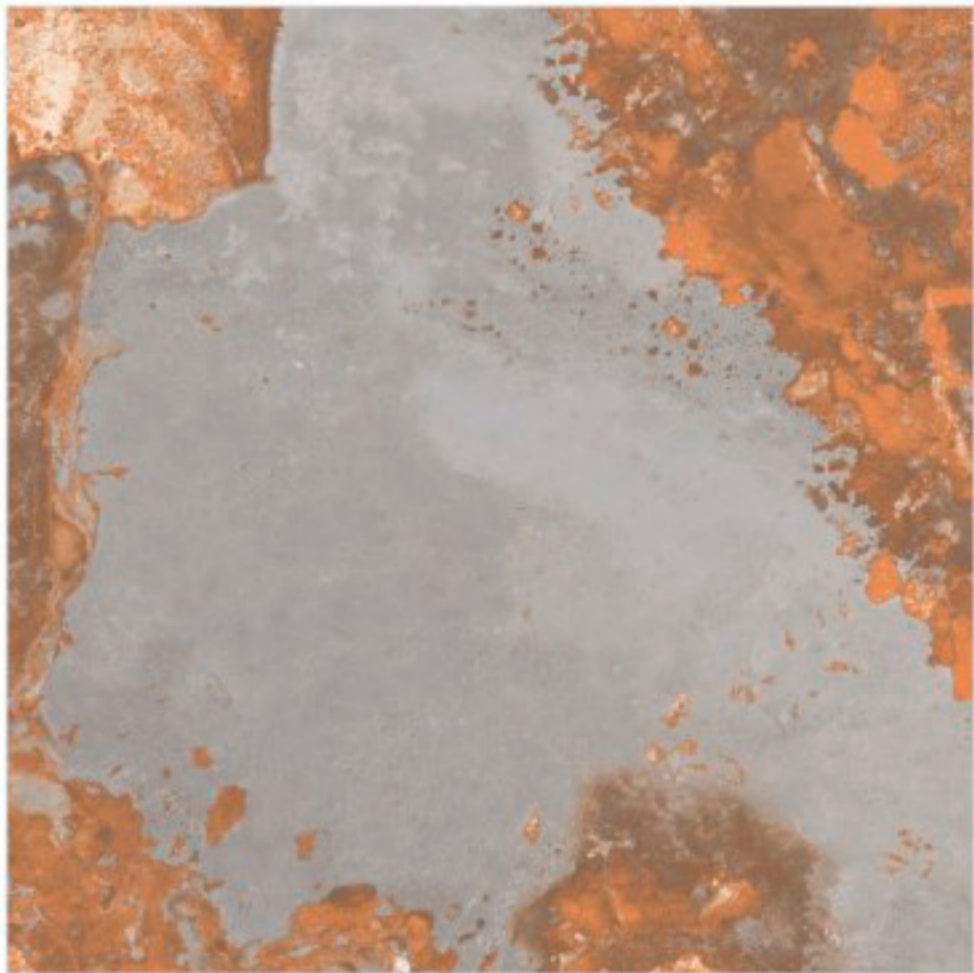

TURBO BROWN GREY