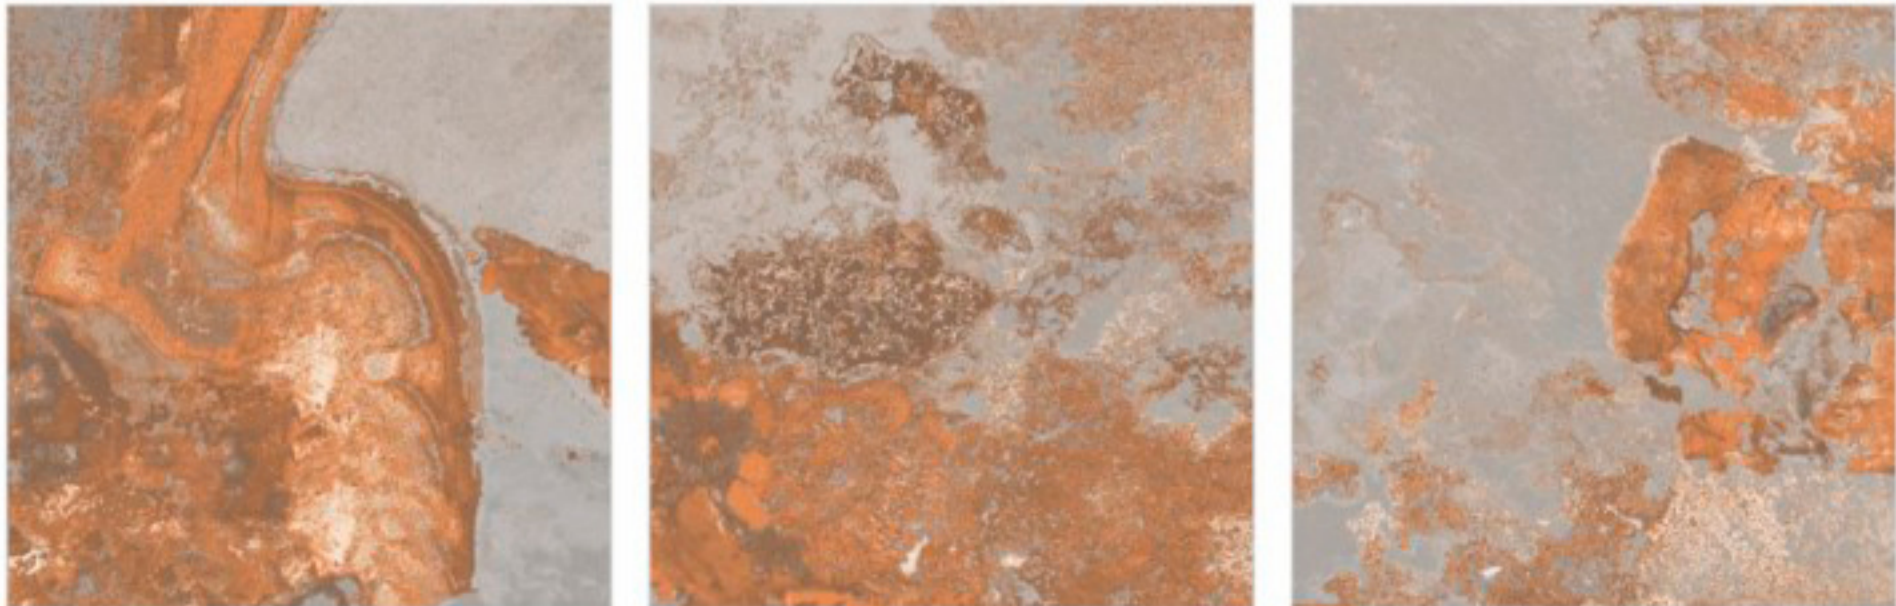

# TURBO BROWN GREY

**COLORBODY  
R11 SURFACE**

**600x600mm**

Available Sizes  
**600x1200mm**  
**600x900mm**

**20 mm**  **OUTDOOR  
PORCELAIN**

**6**  
RANDOM

PORCELÁNICOS MEHAVI

Follow us on / 