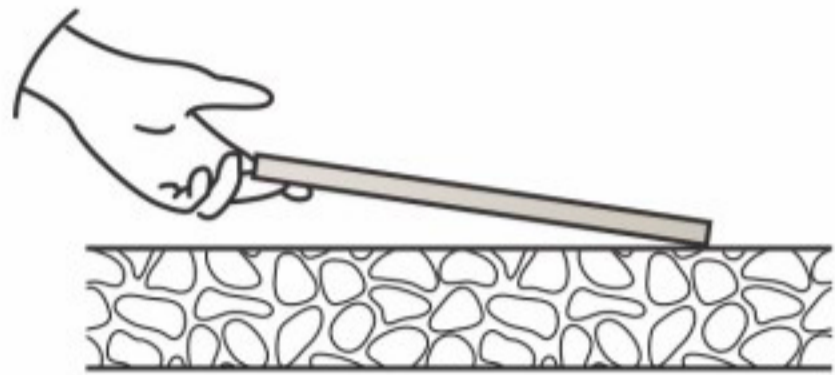

### On Gravel Base

To install the surfaces on a gravel base in your grass area, place tiles to mark and check arrangement. Mark around the tiles and dig out the top layer of the grass. In the hollow space fill gravel and lay tiles firmly.

### Direct

To install tiles on the grass directly, place tiles to mark and check arrangement. Mark around the tiles and remove them. Dig out the top layer of the grass and place tiles firmly in the hollow keeping proper distance between tiles.

## HOW TO INSTALL ON SCREED WITH ADHESIVE

Dig up the soil and compact the ground over which tiles will be laid. Place a layer of crushed gravel as a base and thereafter place the tiles including optional steel mesh. Install the tile with the help of an exterior grade elastic adhesive leaving a gap of at least 5mm at every joint.