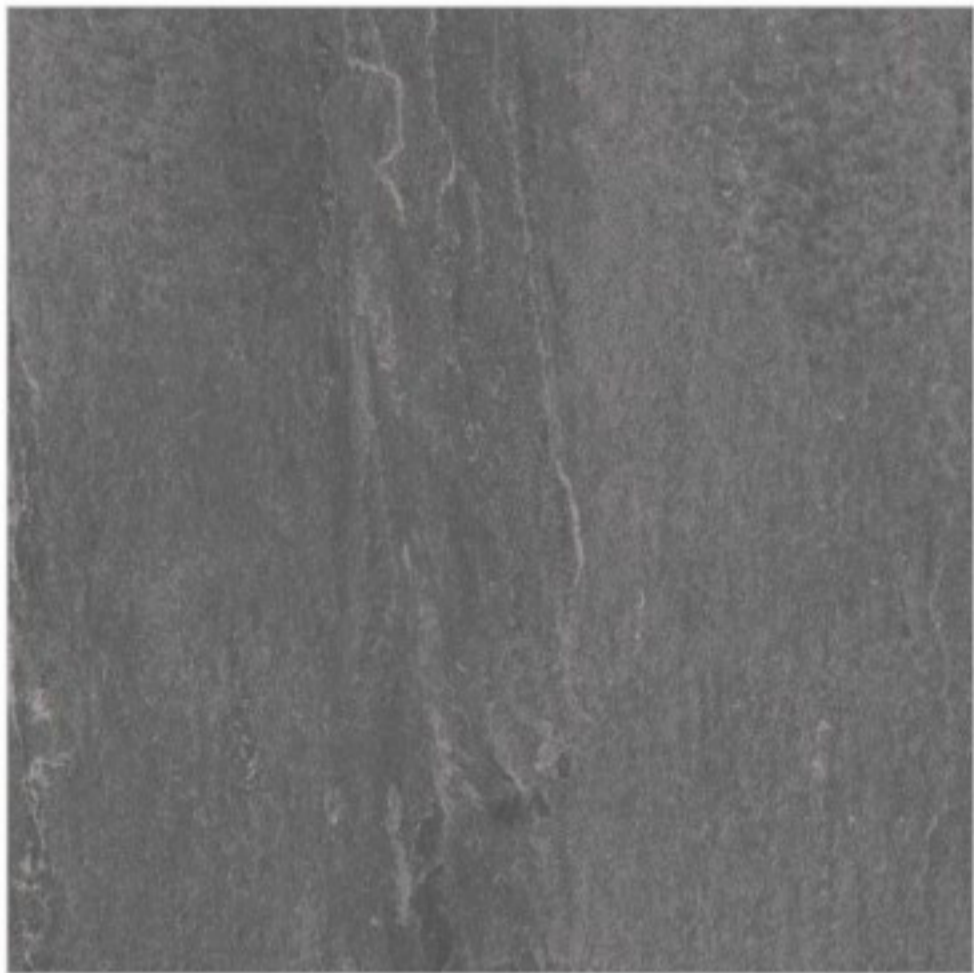

QUARTZ BLACK