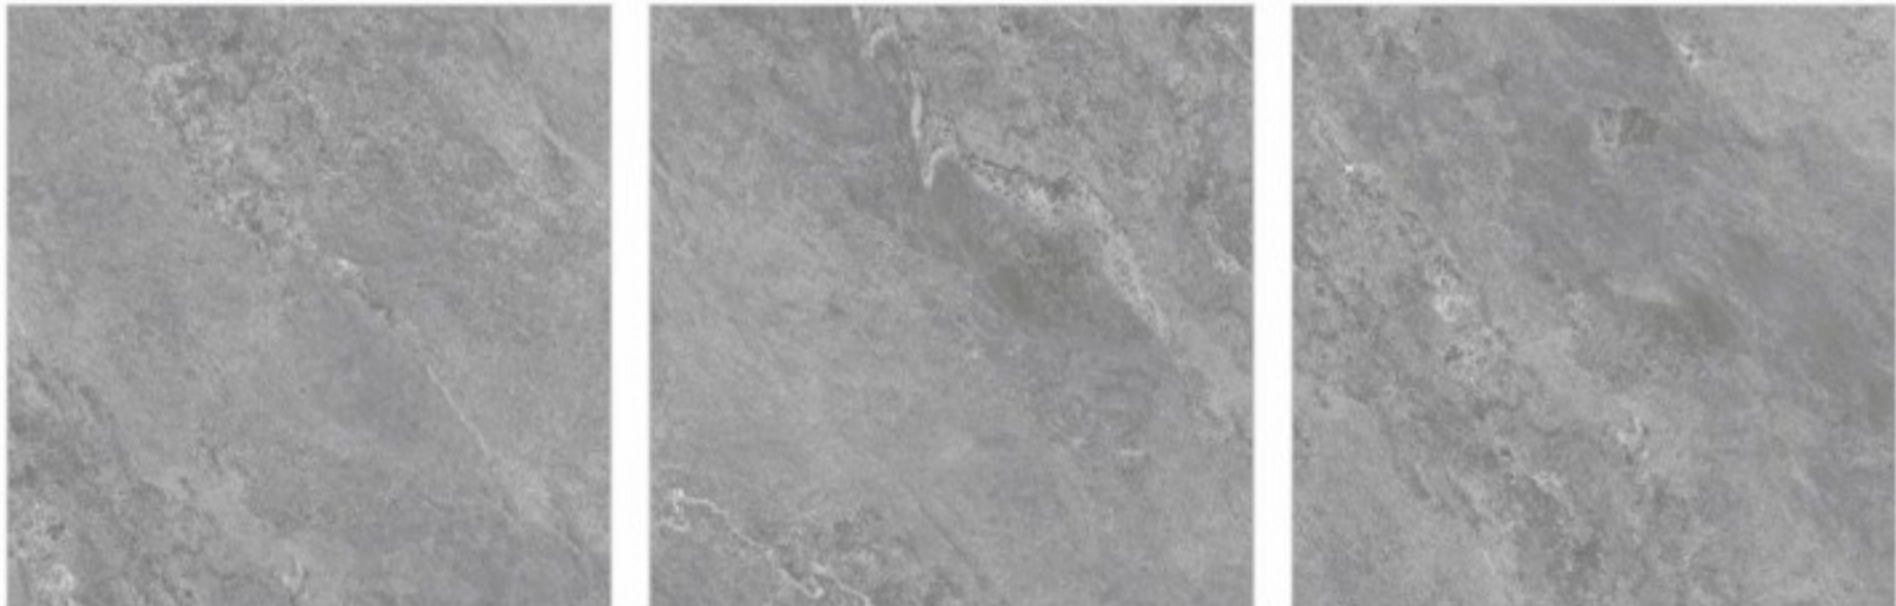

# JUPITER GREY

**COLORBODY  
R11 SURFACE**

**600x600mm**

Available Sizes  
**600x1200mm**  
**600x900mm**

**20 mm**  **OUTDOOR  
PORCELAIN**

**4**  
RANDOM