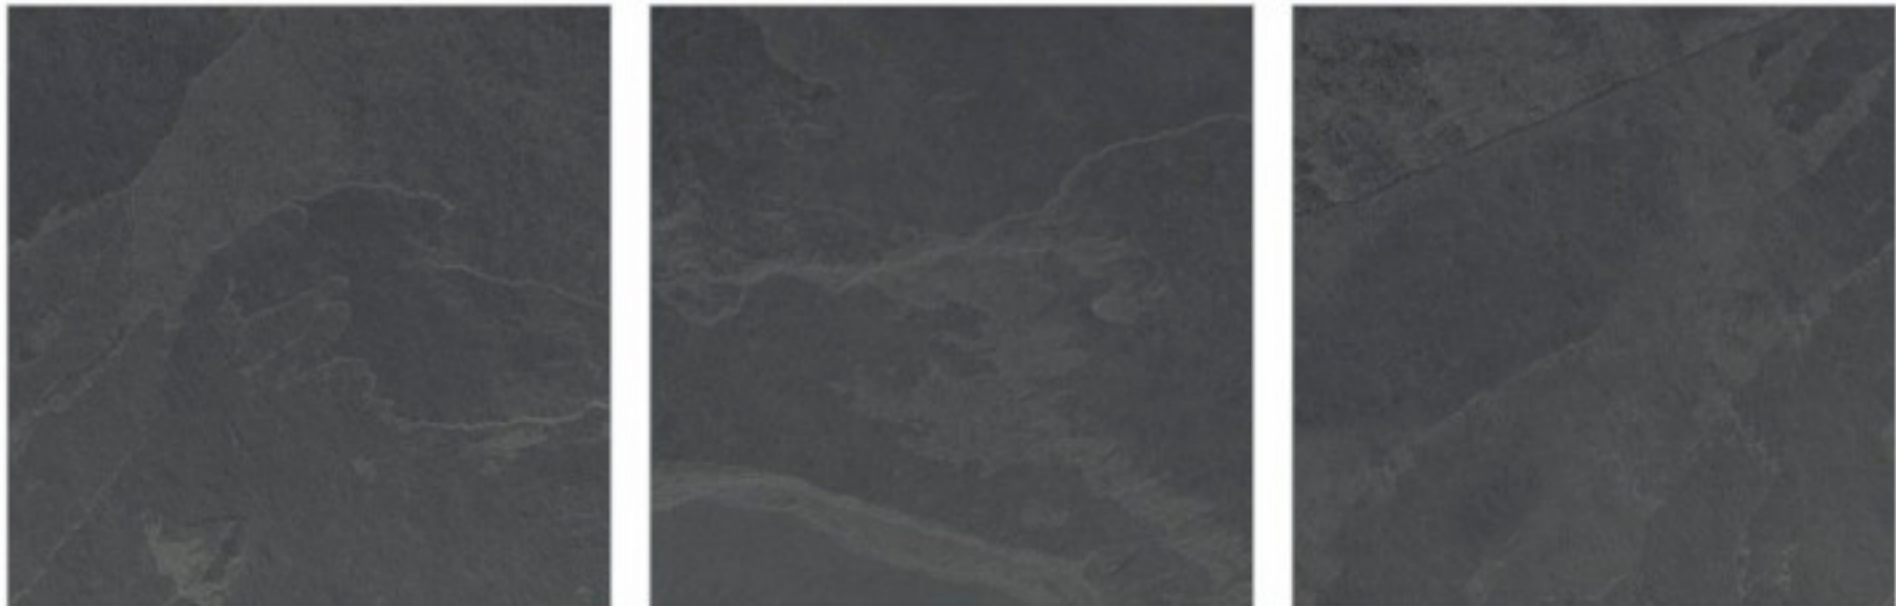

COLORBODY
R11 SURFACE

600x600mm

Available Sizes

600x1200mm

600x900mm

20 mm OUTDOOR PORCELAIN

7 RANDOM