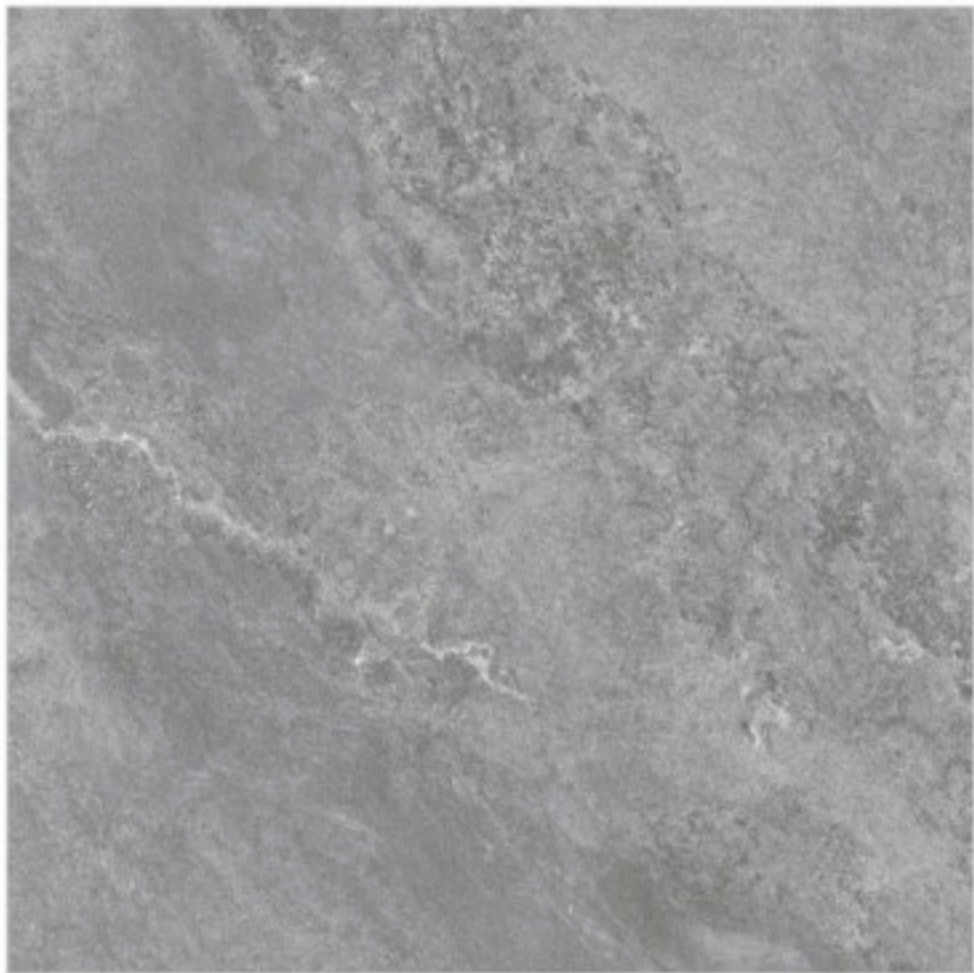

JUPITER GREY