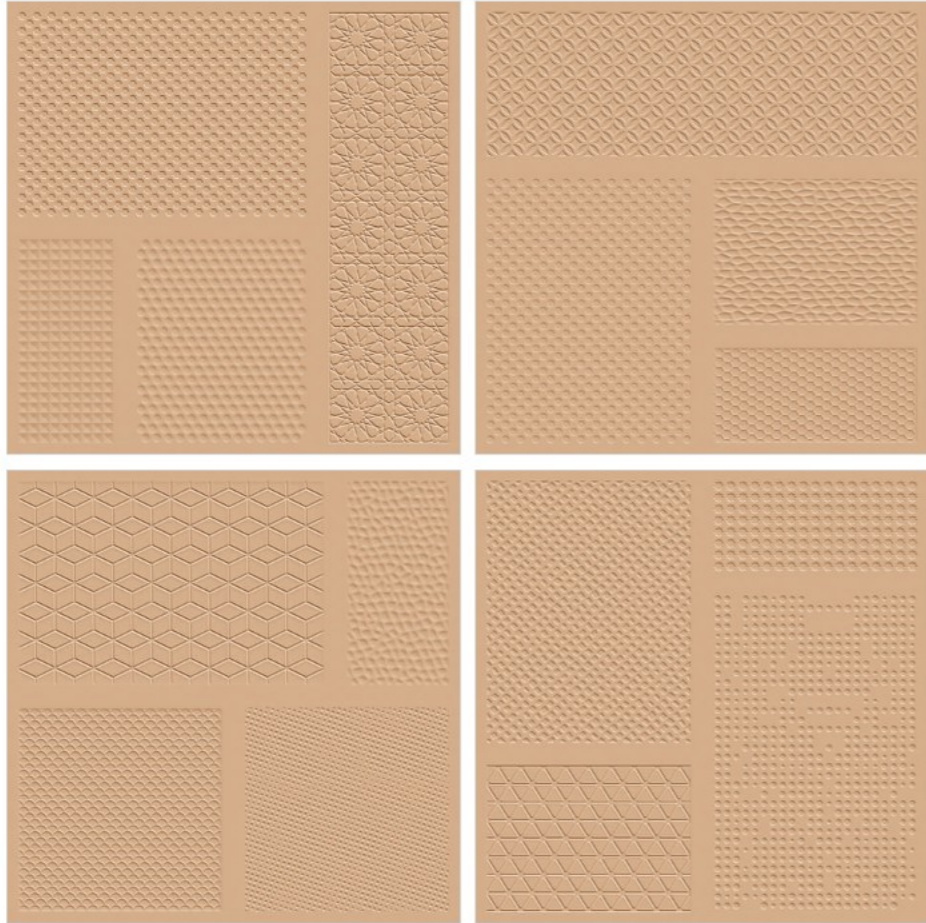

SANDAL MATT & LINEN ROMAN PUNCH

PLAIN

600x600mm

SANDAL MATT

ROMAN PUNCH

600x600mm

SANDAL ROMAN

- 
ZERO
MAINTENANCE
- 
IMPACT
RESISTANCE
- 
LOW WATER
ABSORPTION
- 
HIGH
STRENGTH

ACTUAL IMAGE

MUSHROOM MATT + ROMAN PUNCH

MUSHROOM MATT & BELGIUM ROMAN PUNCH

PLAIN

600x600mm

MUSHROOM MATT

ROMAN PUNCH

600x600mm