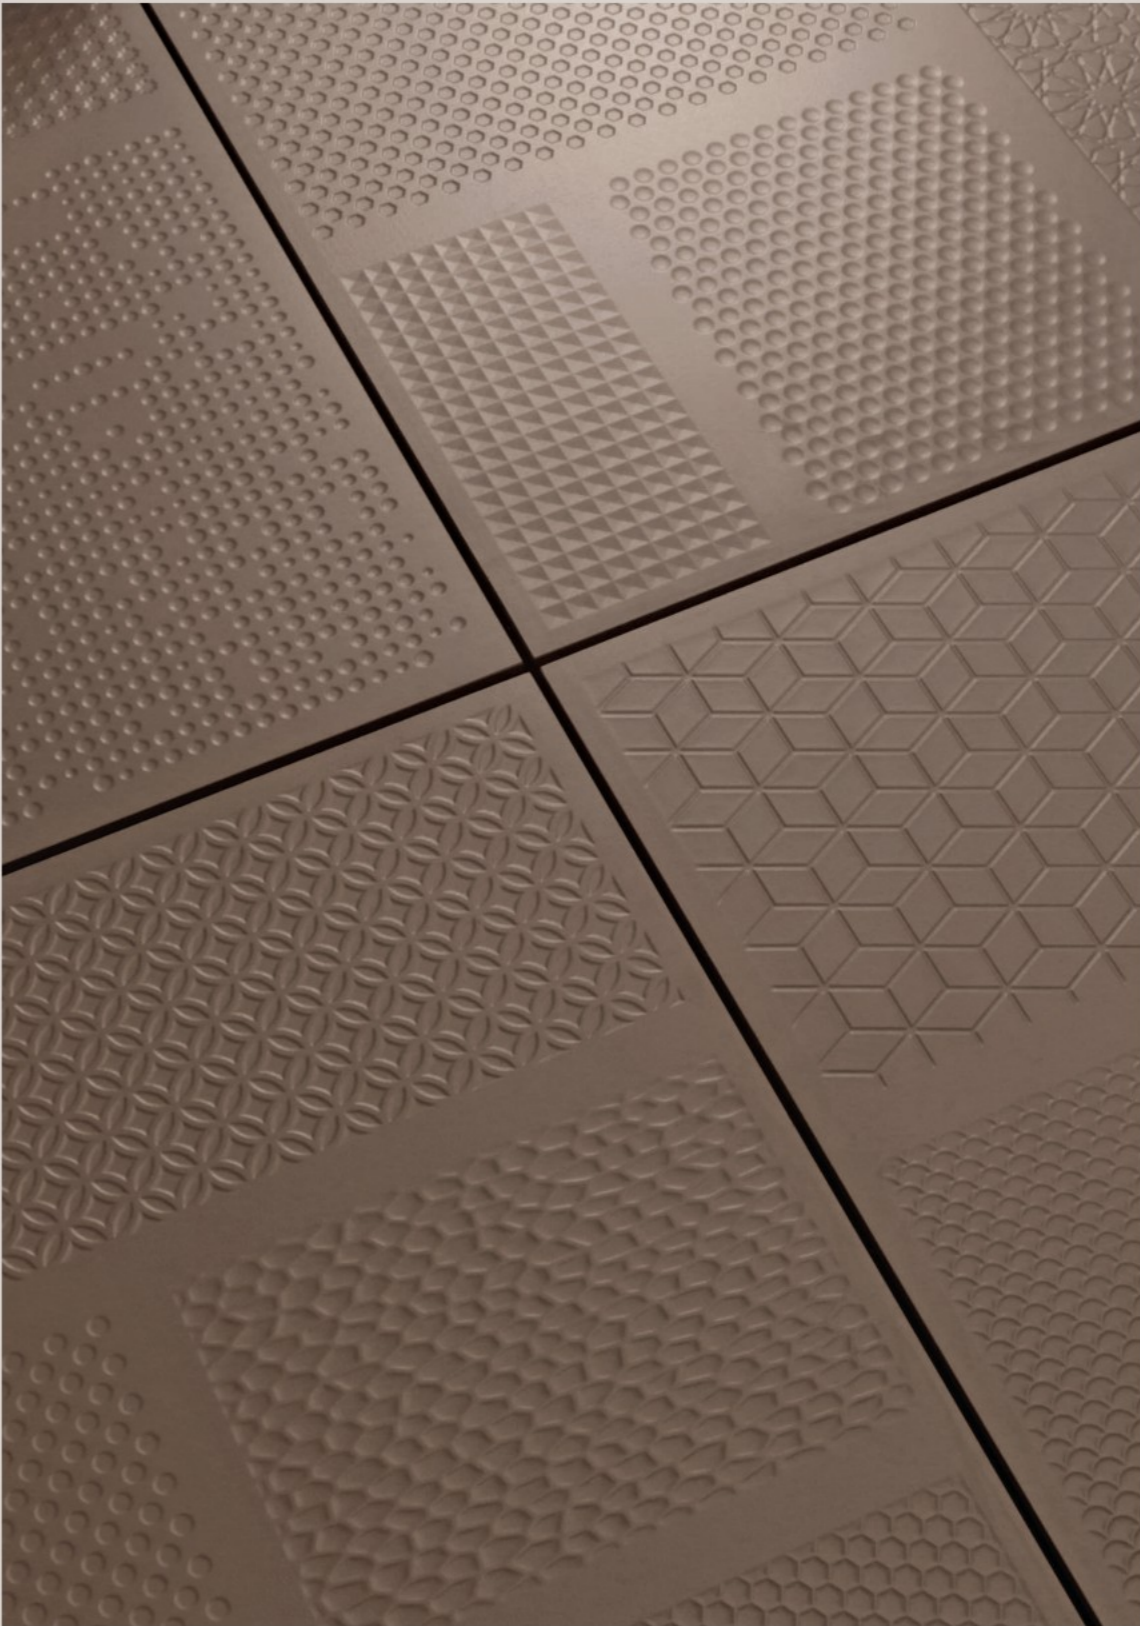

- ZERO
  MAINTENANCE
- IMPACT
  RESISTANCE
- LOW WATER
  ABSORPTION
- HIGH
  STRENGTH

ACTUAL IMAGE