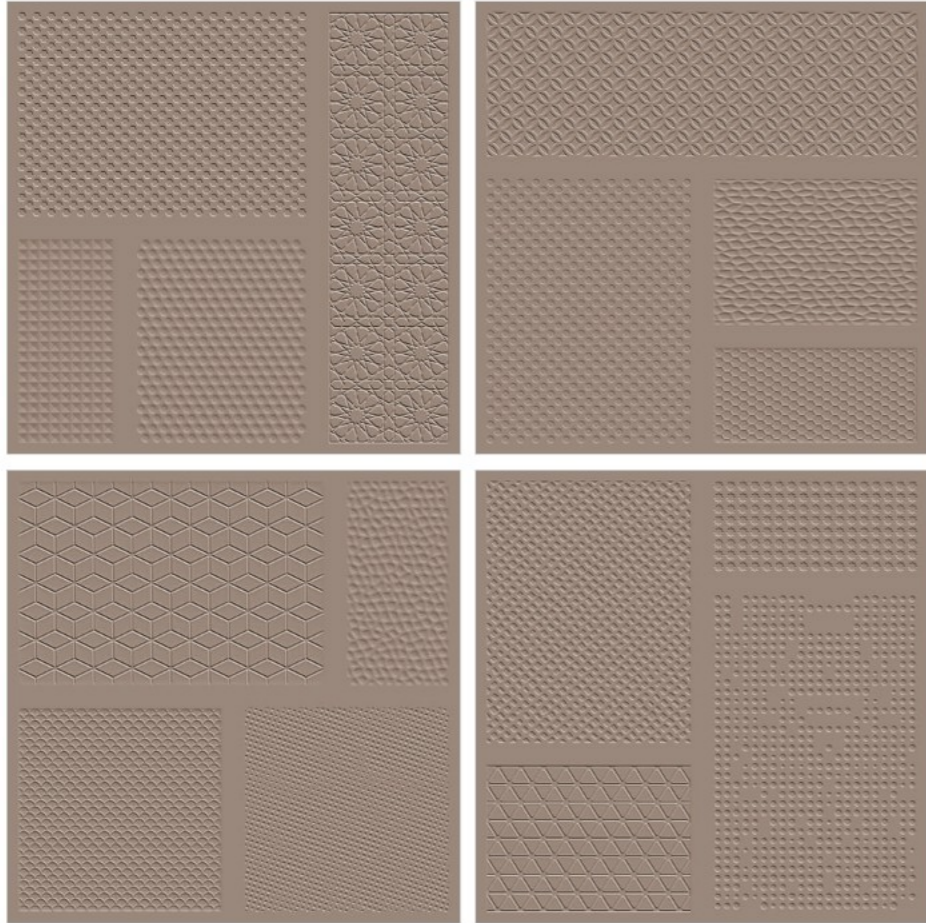

SANDAL MATT & LINEN ROMAN PUNCH

PLAIN

600x600mm

SANDAL MATT

ROMAN PUNCH

600x600mm

SANDAL ROMAN

- 
ZERO
MAINTENANCE
- 
IMPACT
RESISTANCE
- 
LOW WATER
ABSORPTION
- 
HIGH
STRENGTH

ACTUAL IMAGE

MUSHROOM MATT + ROMAN PUNCH

MUSHROOM MATT & BELGIUM ROMAN PUNCH

PLAIN

600x600mm

MUSHROOM MATT

ROMAN PUNCH

600x600mm