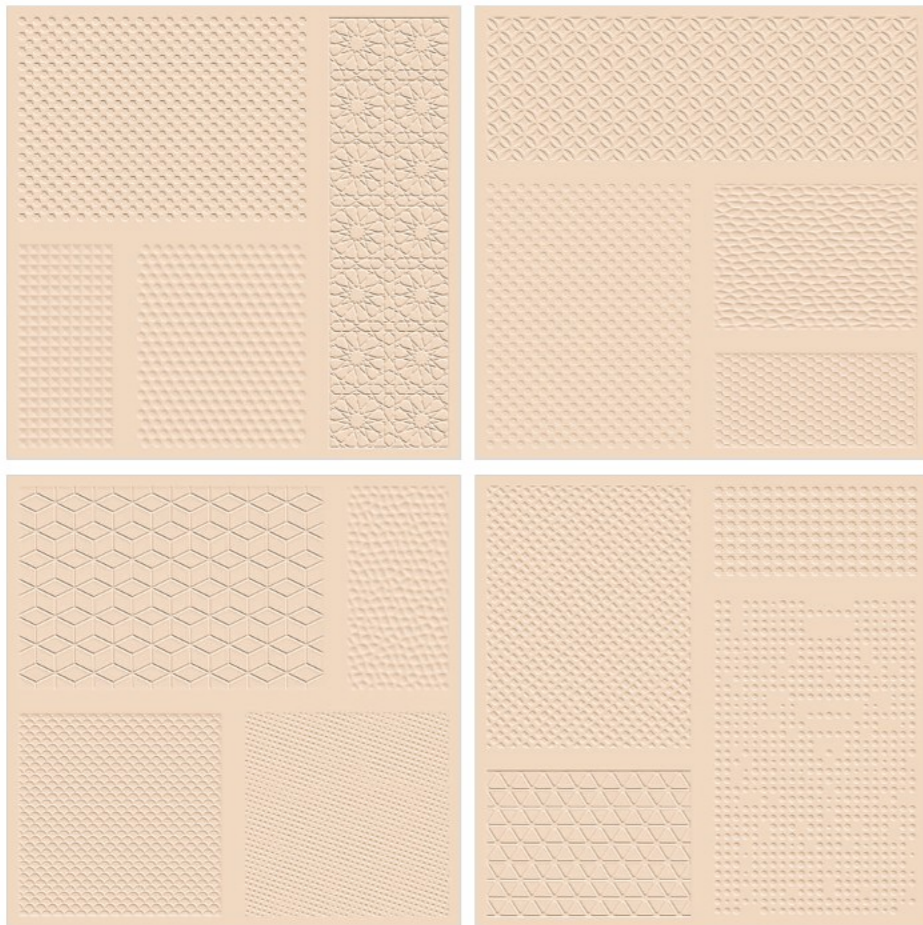

6

DIFFERENT
COLORS

LINEN MATT + ROMAN PUNCH

LINEN MATT & SANDAL ROMAN PUNCH

PLAIN

600x600mm

LINEN MATT

ROMAN PUNCH

600x600mm

LINEN ROMAN

ZERO
MAINTENANCE

IMPACT
RESISTANCE

LOW WATER
ABSORPTION

HIGH
STRENGTH

ACTUAL IMAGE

SANDAL MATT & ROMAN PUNCH