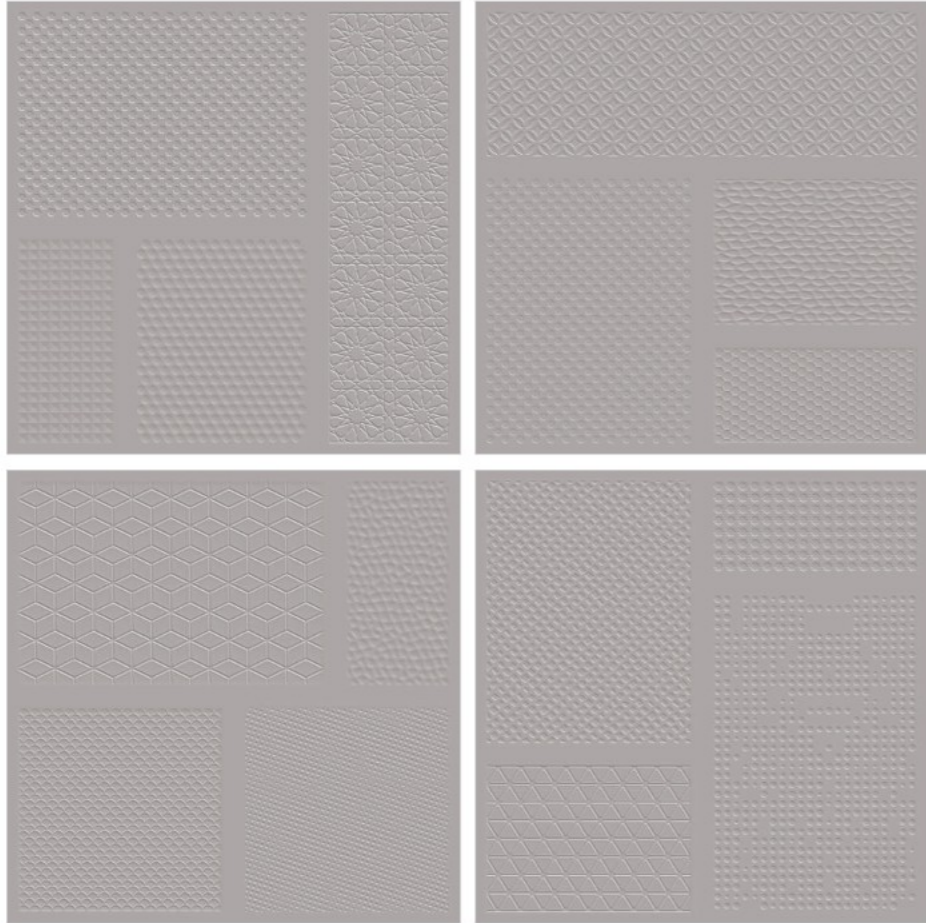

CEMENT ROMAN