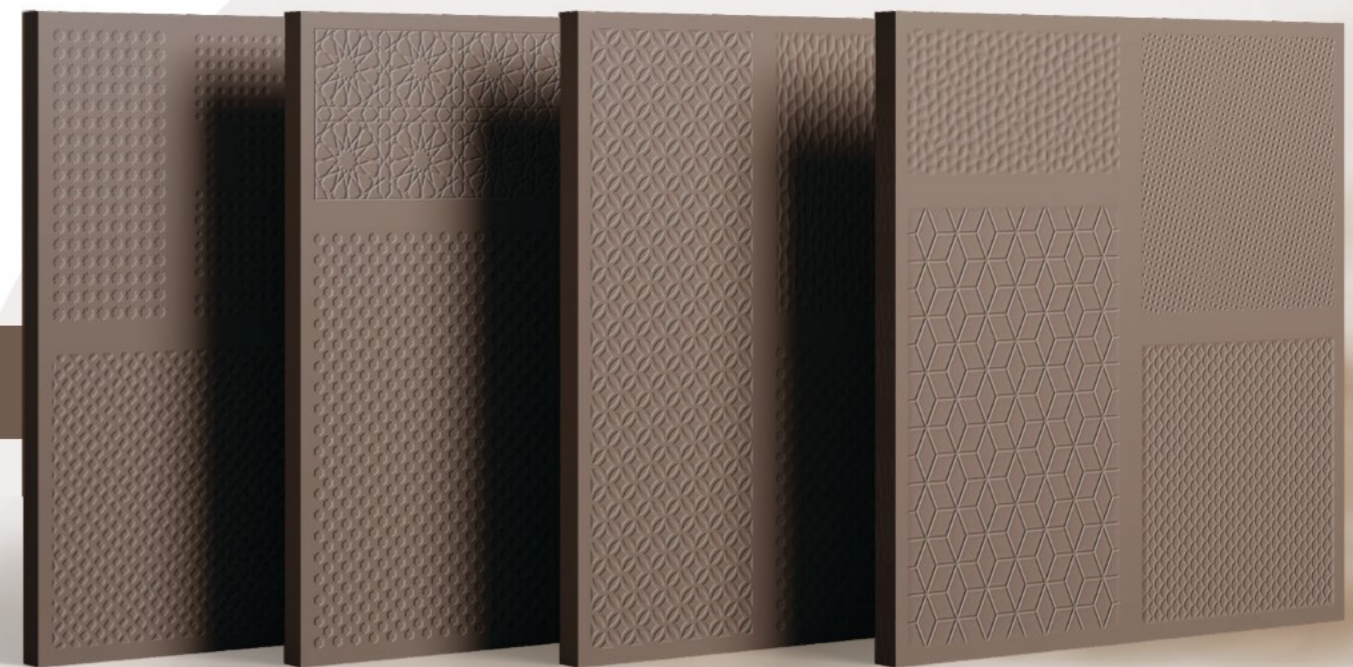

ROMAN

— COLLECTION —

600 x 600 mm
FULLBODY TILES

**FIRST IN THE
CERAMIC SEGMENT**
WITH 4 RANDOM
PUNCHES IN
6 DIFFERENT COLORS.

Inspired

ROMAN

— COLLECTION —

Presenting to you a pioneering collection from Mozart - The Roman Collection. An innovative collection with random punch faces paired with the most graceful intricate art of the Roman empire in the tiles never seen before.

PIONEERS OF CERAMIC RANDOM PUNCH FACES

The ground breaking and ingenious **Roman Collection** from Mozart is a work of art and innovation with splendid intricate motifs carved on four different faces to offer you a punch collection never seen before in the ceramic segment. The collection features 4 random punches in 6 different colors along with a splendid matt finish and robust fullbody.

4

DIFFERENT

ROMAN PUNCHES

PUNCH TILES	600x 600mm	MATT FINISH	FULLBODY TILES
------------------------	-----------------------	------------------------	---------------------------

THE INVENTIVE AND ROBUST RANGE