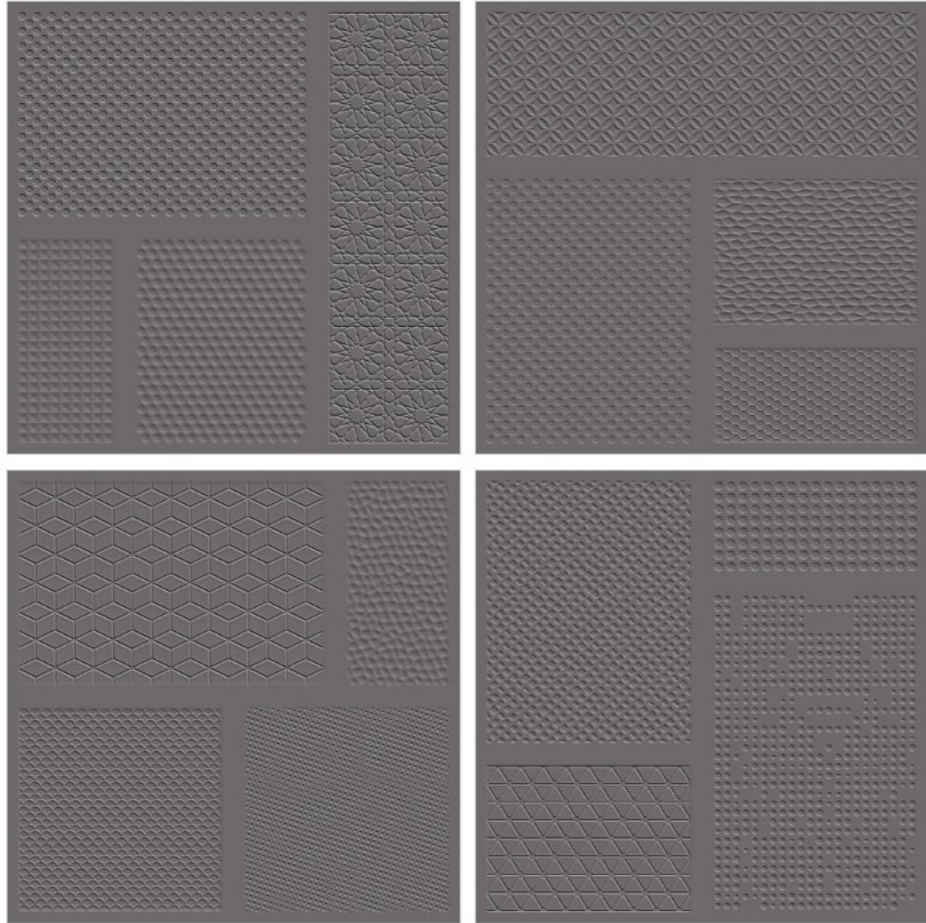

CARBON MATT & CEMENT ROMAN PUNCH

PLAIN

600x600mm

CARBON MATT

ROMAN PUNCH

600x600mm

CARBON ROMAN

- 
ZERO
MAINTENANCE
- 
IMPACT
RESISTANCE
- 
LOW WATER
ABSORPTION
- 
HIGH
STRENGTH