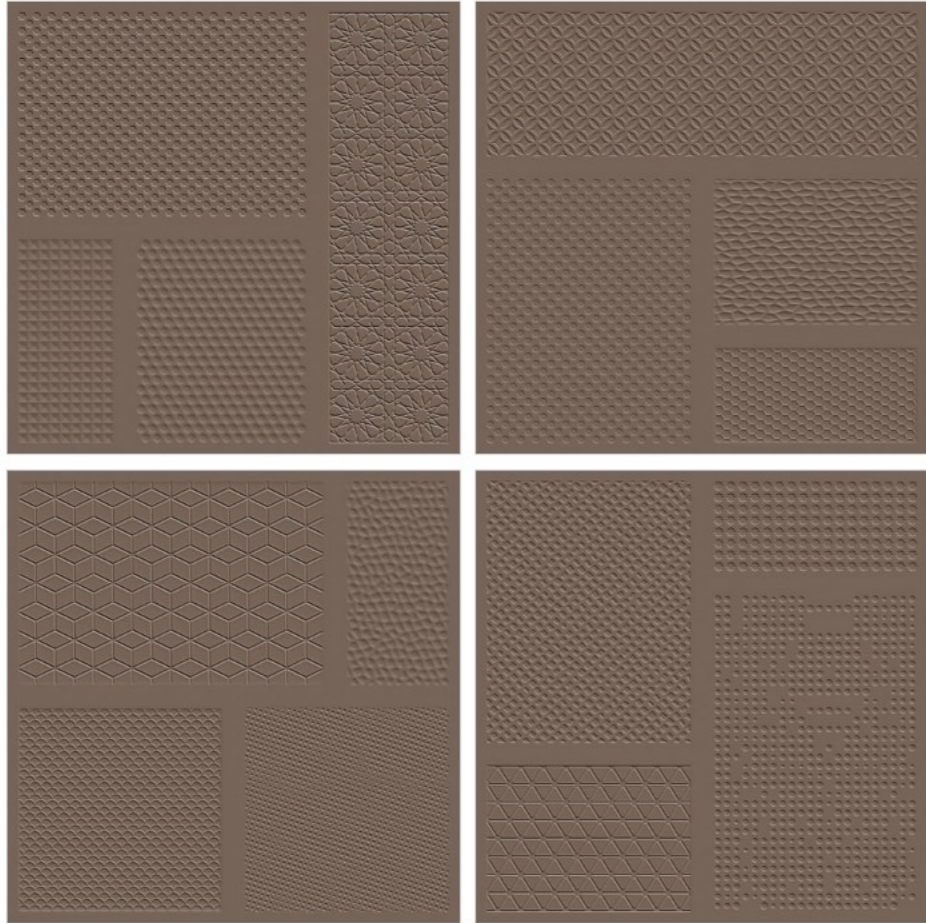

BELGIUM ROMAN