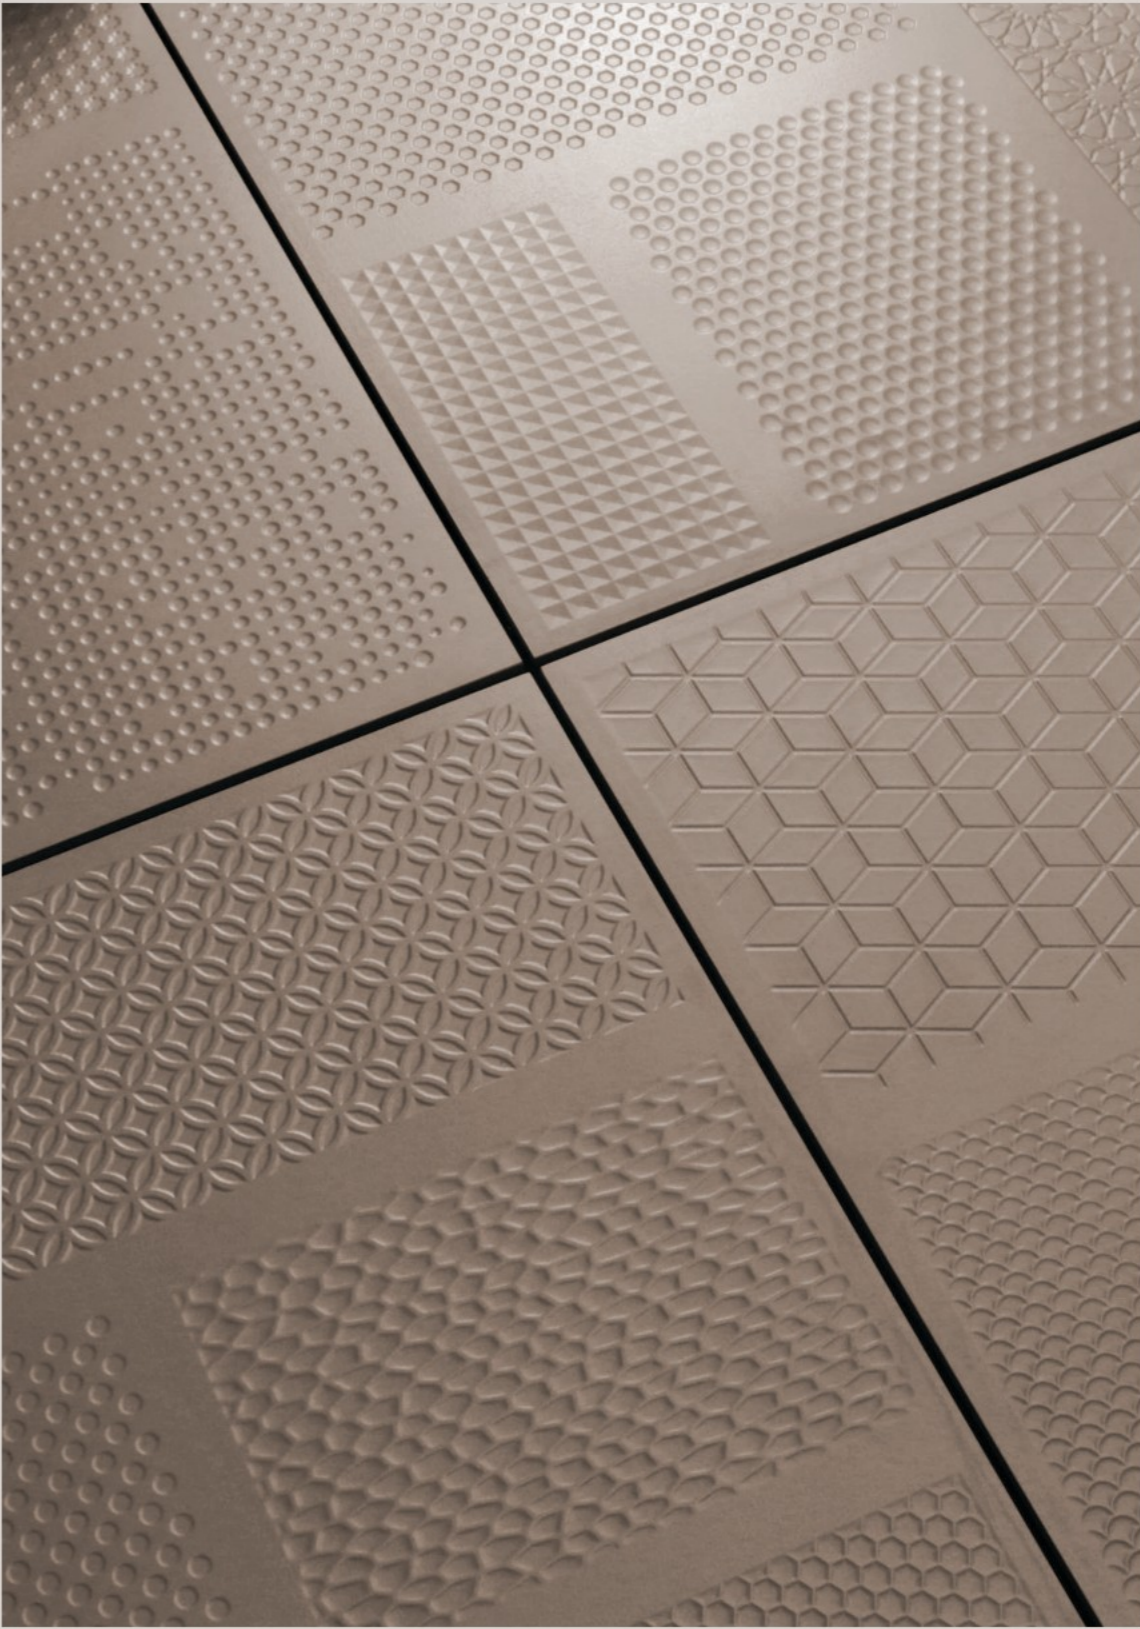

- ZERO
  MAINTENANCE
- IMPACT
  RESISTANCE
- LOW WATER
  ABSORPTION
- HIGH
  STRENGTH

ACTUAL IMAGE