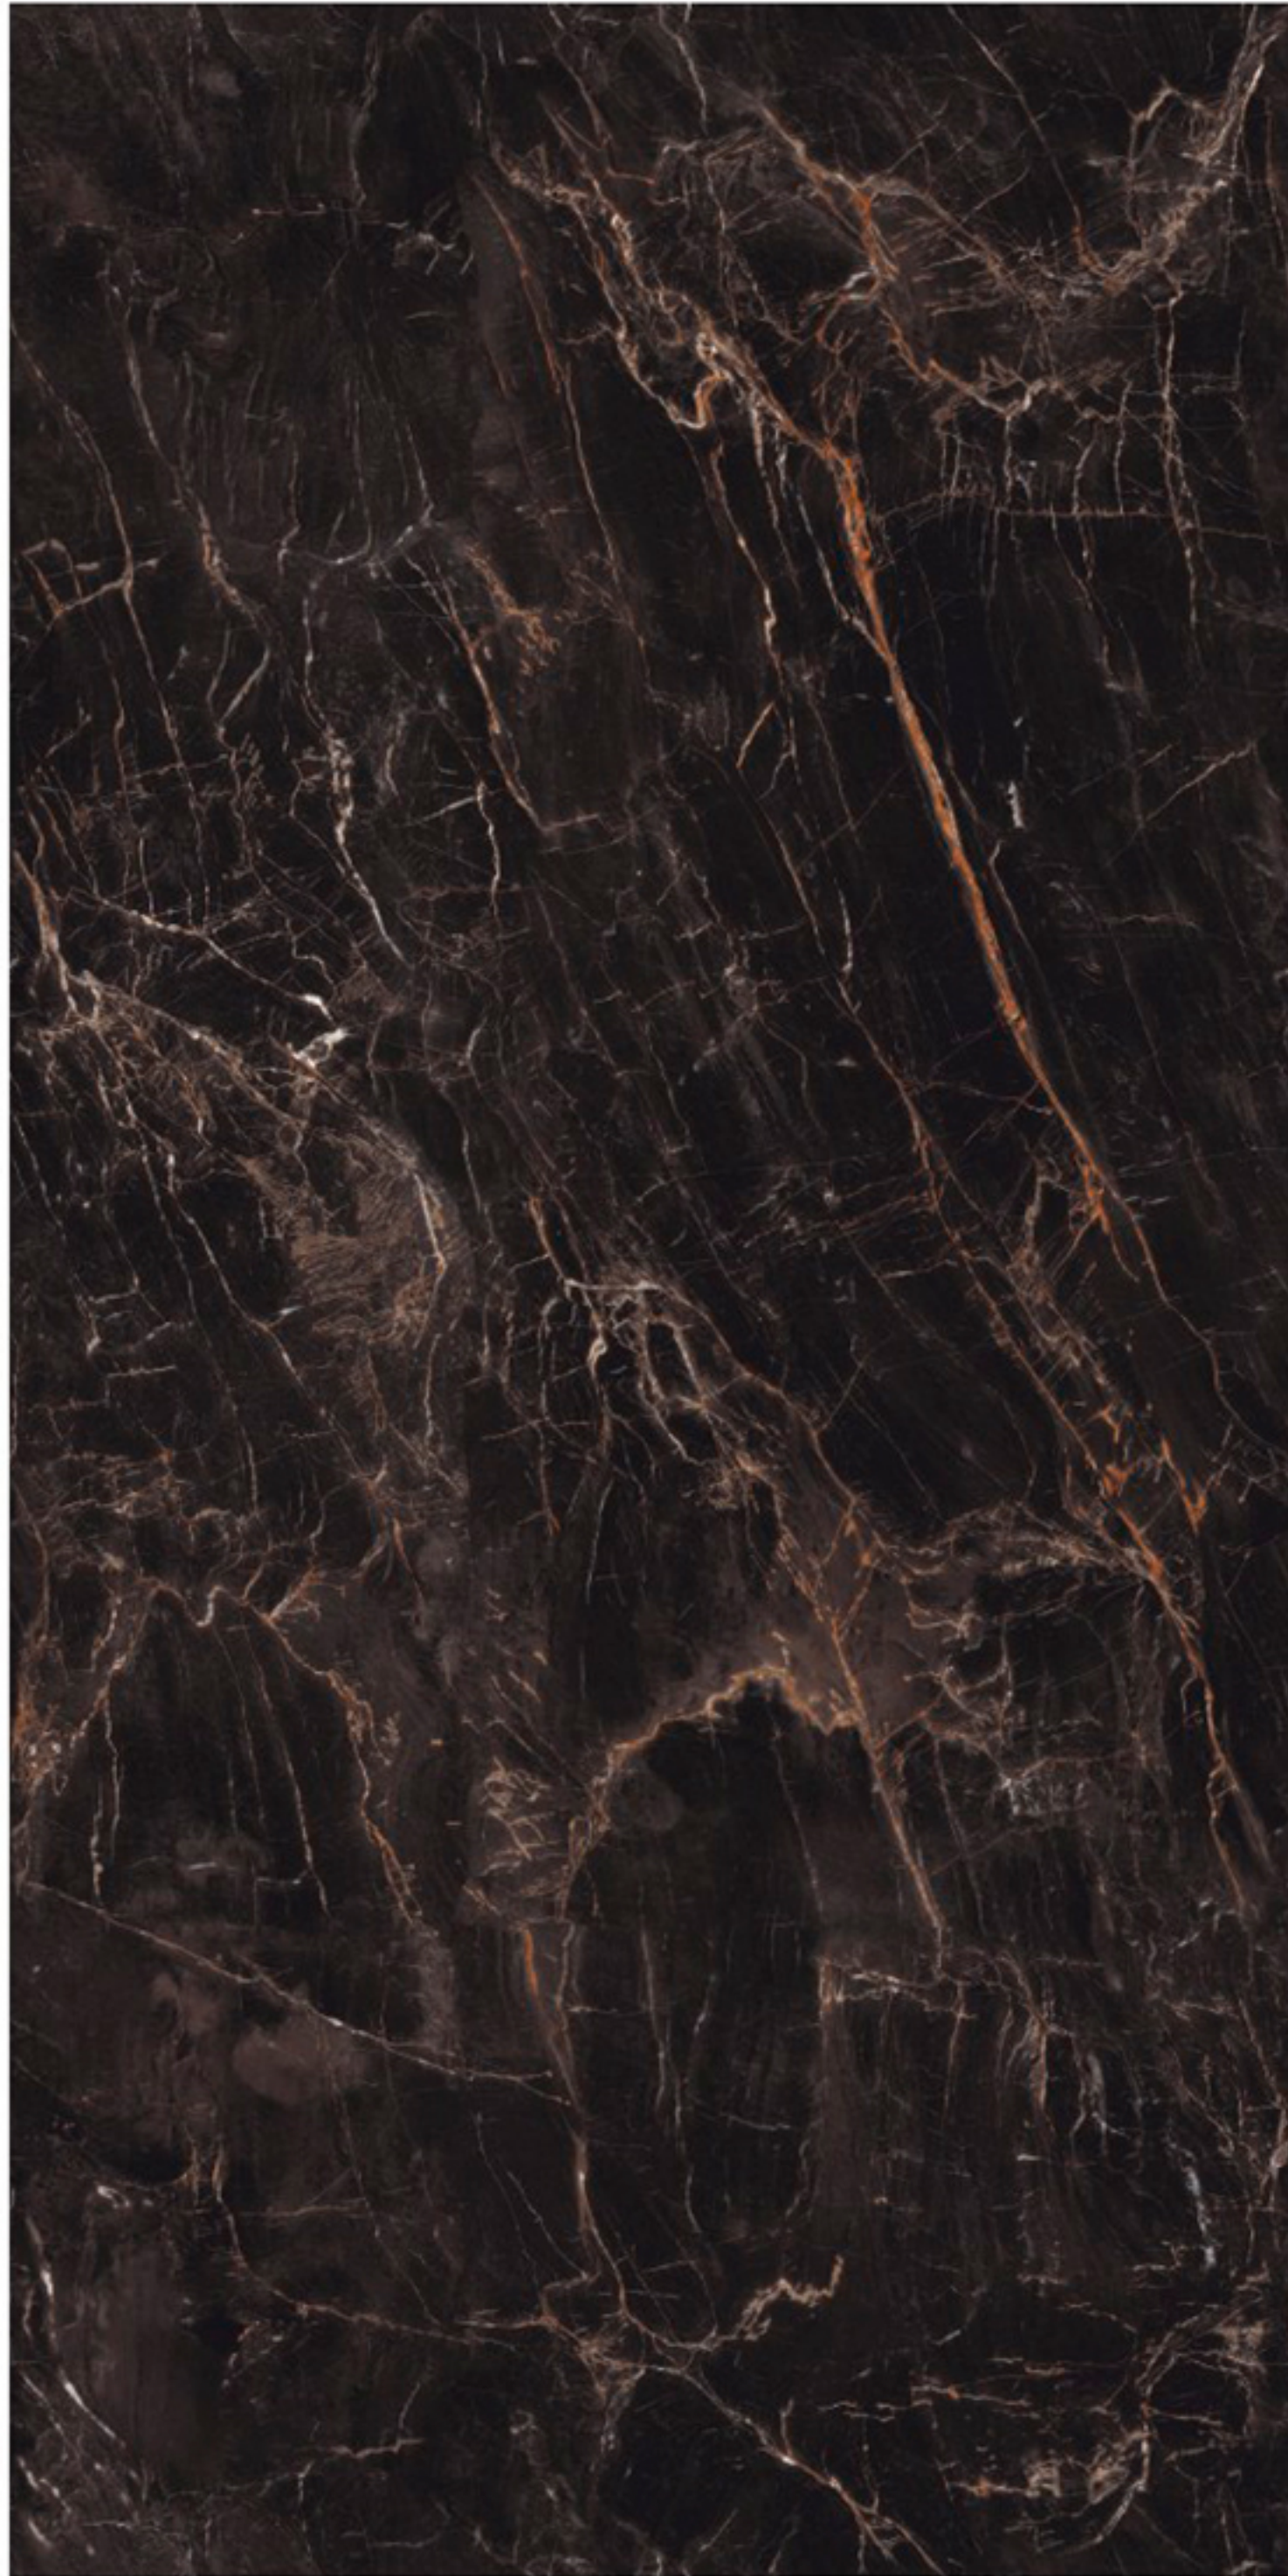

Thickness :
9mm

SUPER ✦ ✦
HIGH GLOSS
SERIES _____

ESTERDA BLUE

Size :
600x1200mm

Random

Thickness :
9mm

SUPER ✦
HIGH GLOSS
SERIES _____

FIRE SAGON