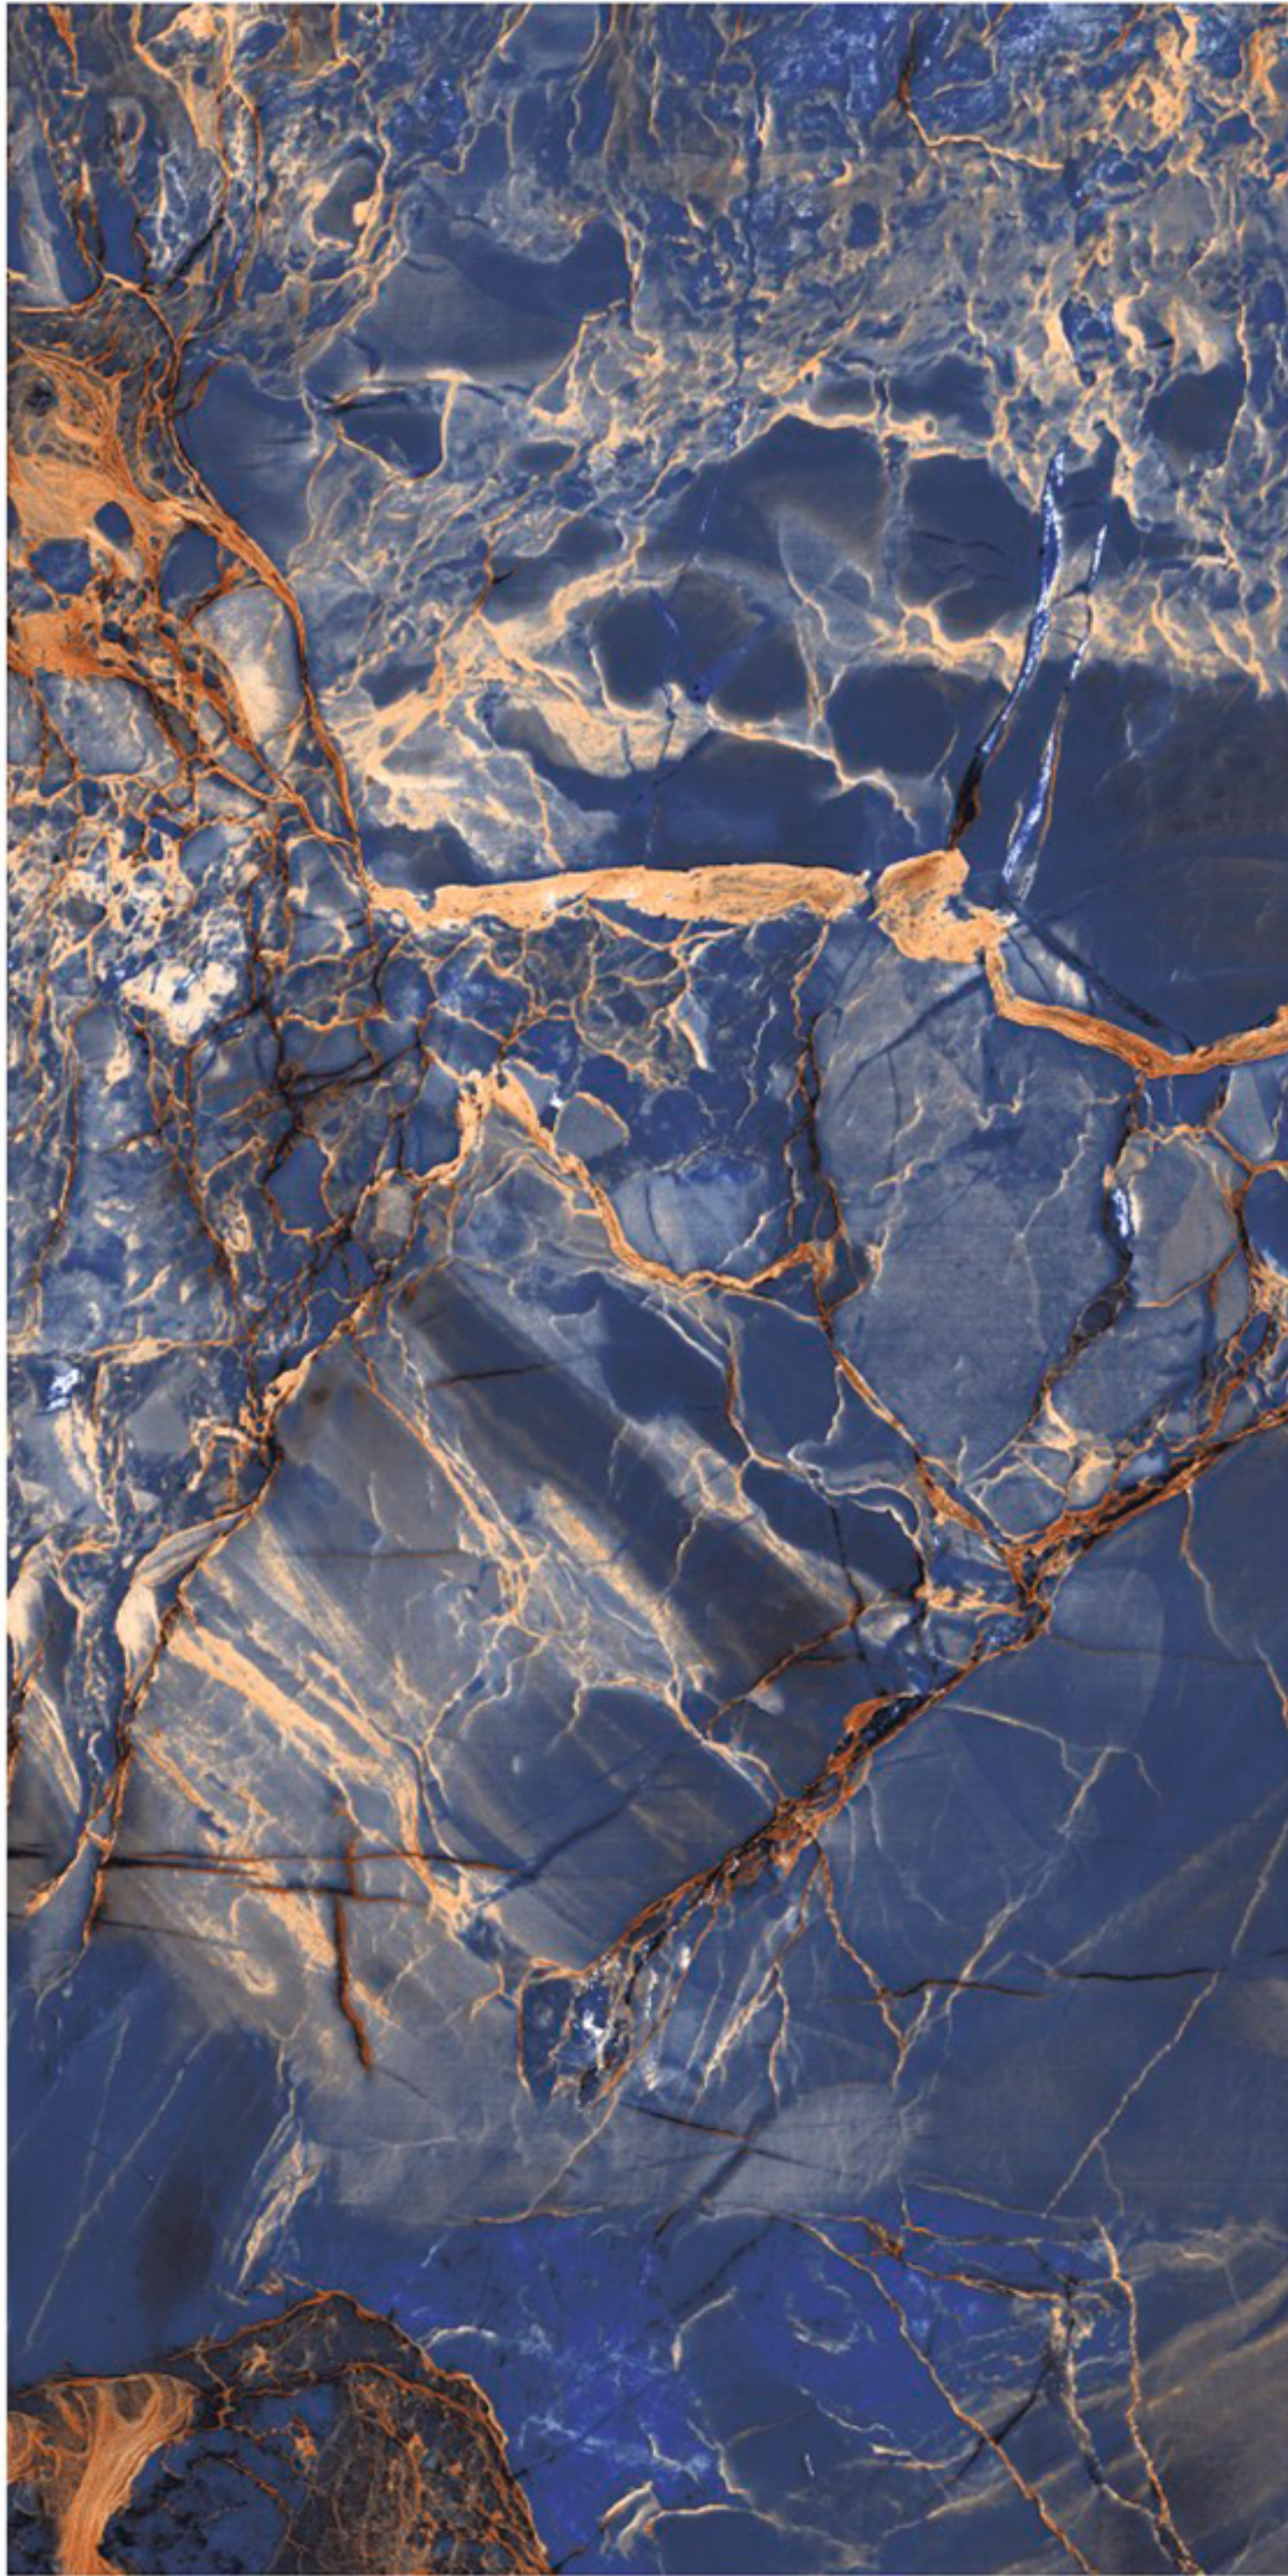

Random

Thickness :
9mm

SUPER ✨
HIGH GLOSS
SERIES _____

STAIN BLUE

Size :
600x1200mm

Random

Thickness :
9mm

SUPER ✨
HIGH GLOSS
SERIES _____