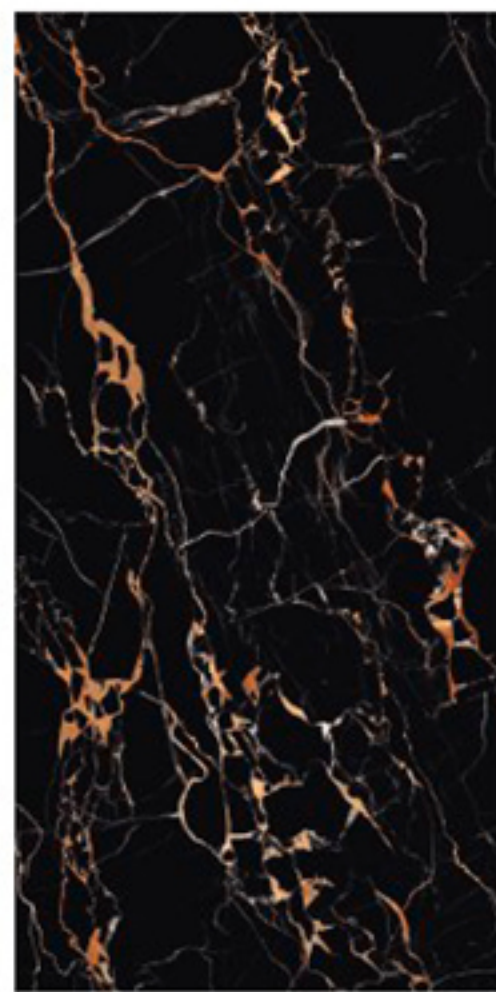

KITCHENS

AMBRATO GOLD

Size :
600x1200mm

Random

Thickness :
9mm

**SUPER ✦
HIGH GLOSS**
SERIES _____

AFRICAN BROWN

Size :
600x1200mm

Random

Thickness :
9mm

SUPER ✨
HIGH GLOSS
SERIES _____

BLACK PORTORO

Size :
600x1200mm

Random

Thickness :
9mm

**SUPER ✦
HIGH GLOSS**
SERIES _____