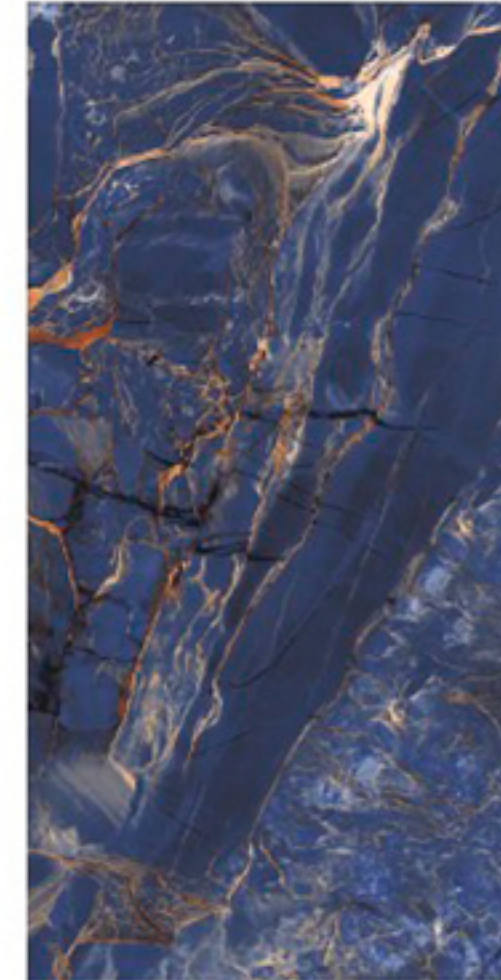

Random

Thickness :
9mm

SUPER ✨
HIGH GLOSS
SERIES _____

STAIN BLUE

Size :
600x1200mm

Random

Thickness :
9mm

SUPER ✨
HIGH GLOSS
SERIES _____

WILD CANVA BLUE

Size :
600x1200mm

Random

Thickness :
9mm

**SUPER ✨
HIGH GLOSS**
SERIES _____

PORCELÁNICOS MEHAVI

Follow us on / 