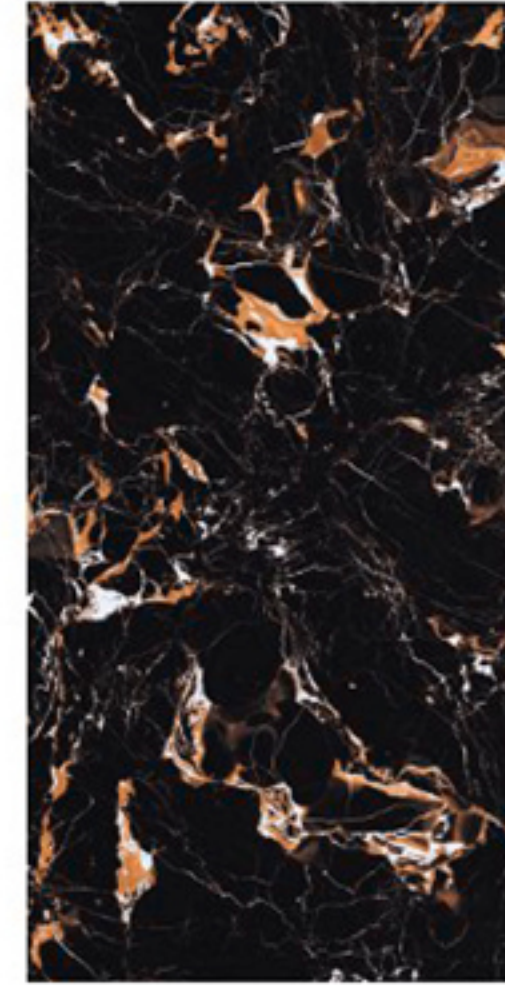

Random

Thickness :
9mm

SUPER ✨
HIGH GLOSS
SERIES _____

BLACK PORTORO

Size :
600x1200mm

Random

Thickness :
9mm

**SUPER ✦
HIGH GLOSS**
SERIES _____

CARABIAN BLACK

Size :
600x1200mm

Random

Thickness :
9mm

**SUPER ✦
HIGH GLOSS**
SERIES _____

CLONIC BLACK

Size :
600x1200mm

Random