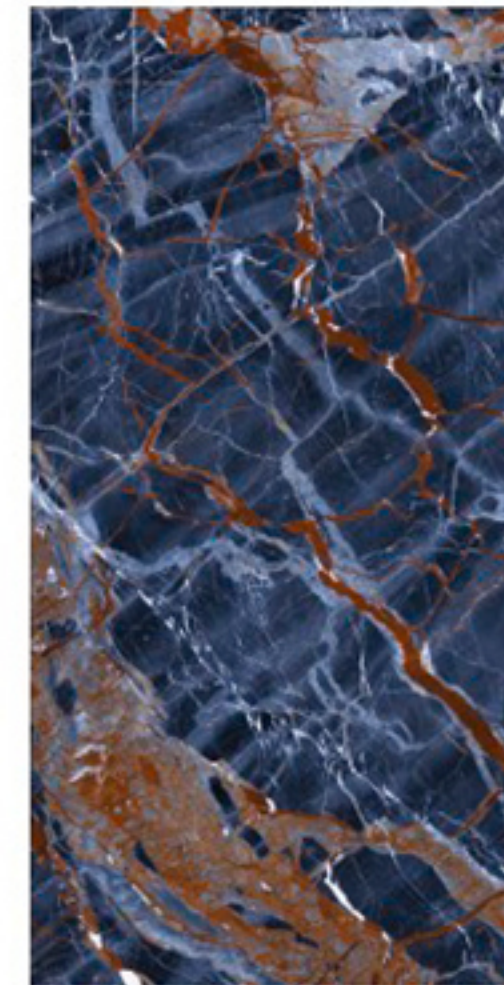

Thickness :
9mm

SUPER ✦ ✦
HIGH GLOSS
SERIES _____

ESTERDA BLUE

Size :
600x1200mm

Random

Thickness :
9mm

SUPER ✦
HIGH GLOSS
SERIES _____

FIRE SAGON

Size :
600x1200mm

Random

Texture:
Seamless

Thickness :
9mm

**SUPER ✨
HIGH GLOSS**
SERIES _____

GOLDEN BLACK

Size :
600x1200mm

Random