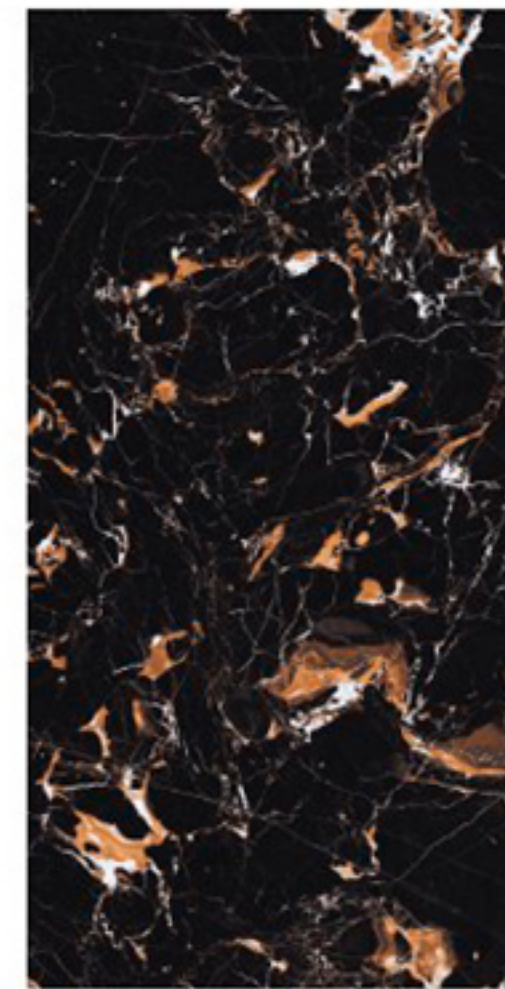

Random

Thickness :
9mm

SUPER ✨
HIGH GLOSS
SERIES _____

BLACK PORTORO

Size :
600x1200mm

Random

Thickness :
9mm

**SUPER ✦
HIGH GLOSS**
SERIES _____

CARABIAN BLACK

Size :
600x1200mm

Random

Thickness :
9mm

**SUPER ✦
HIGH GLOSS**
SERIES _____

CLONIC BLACK

Size :
600x1200mm

Random

Thickness :
9mm

SUPER ✦ ✦
HIGH GLOSS
SERIES _____

ESTERDA BLUE

Size :
600x1200mm

Random

Thickness :
9mm

SUPER ✦
HIGH GLOSS
SERIES _____

FIRE SAGON