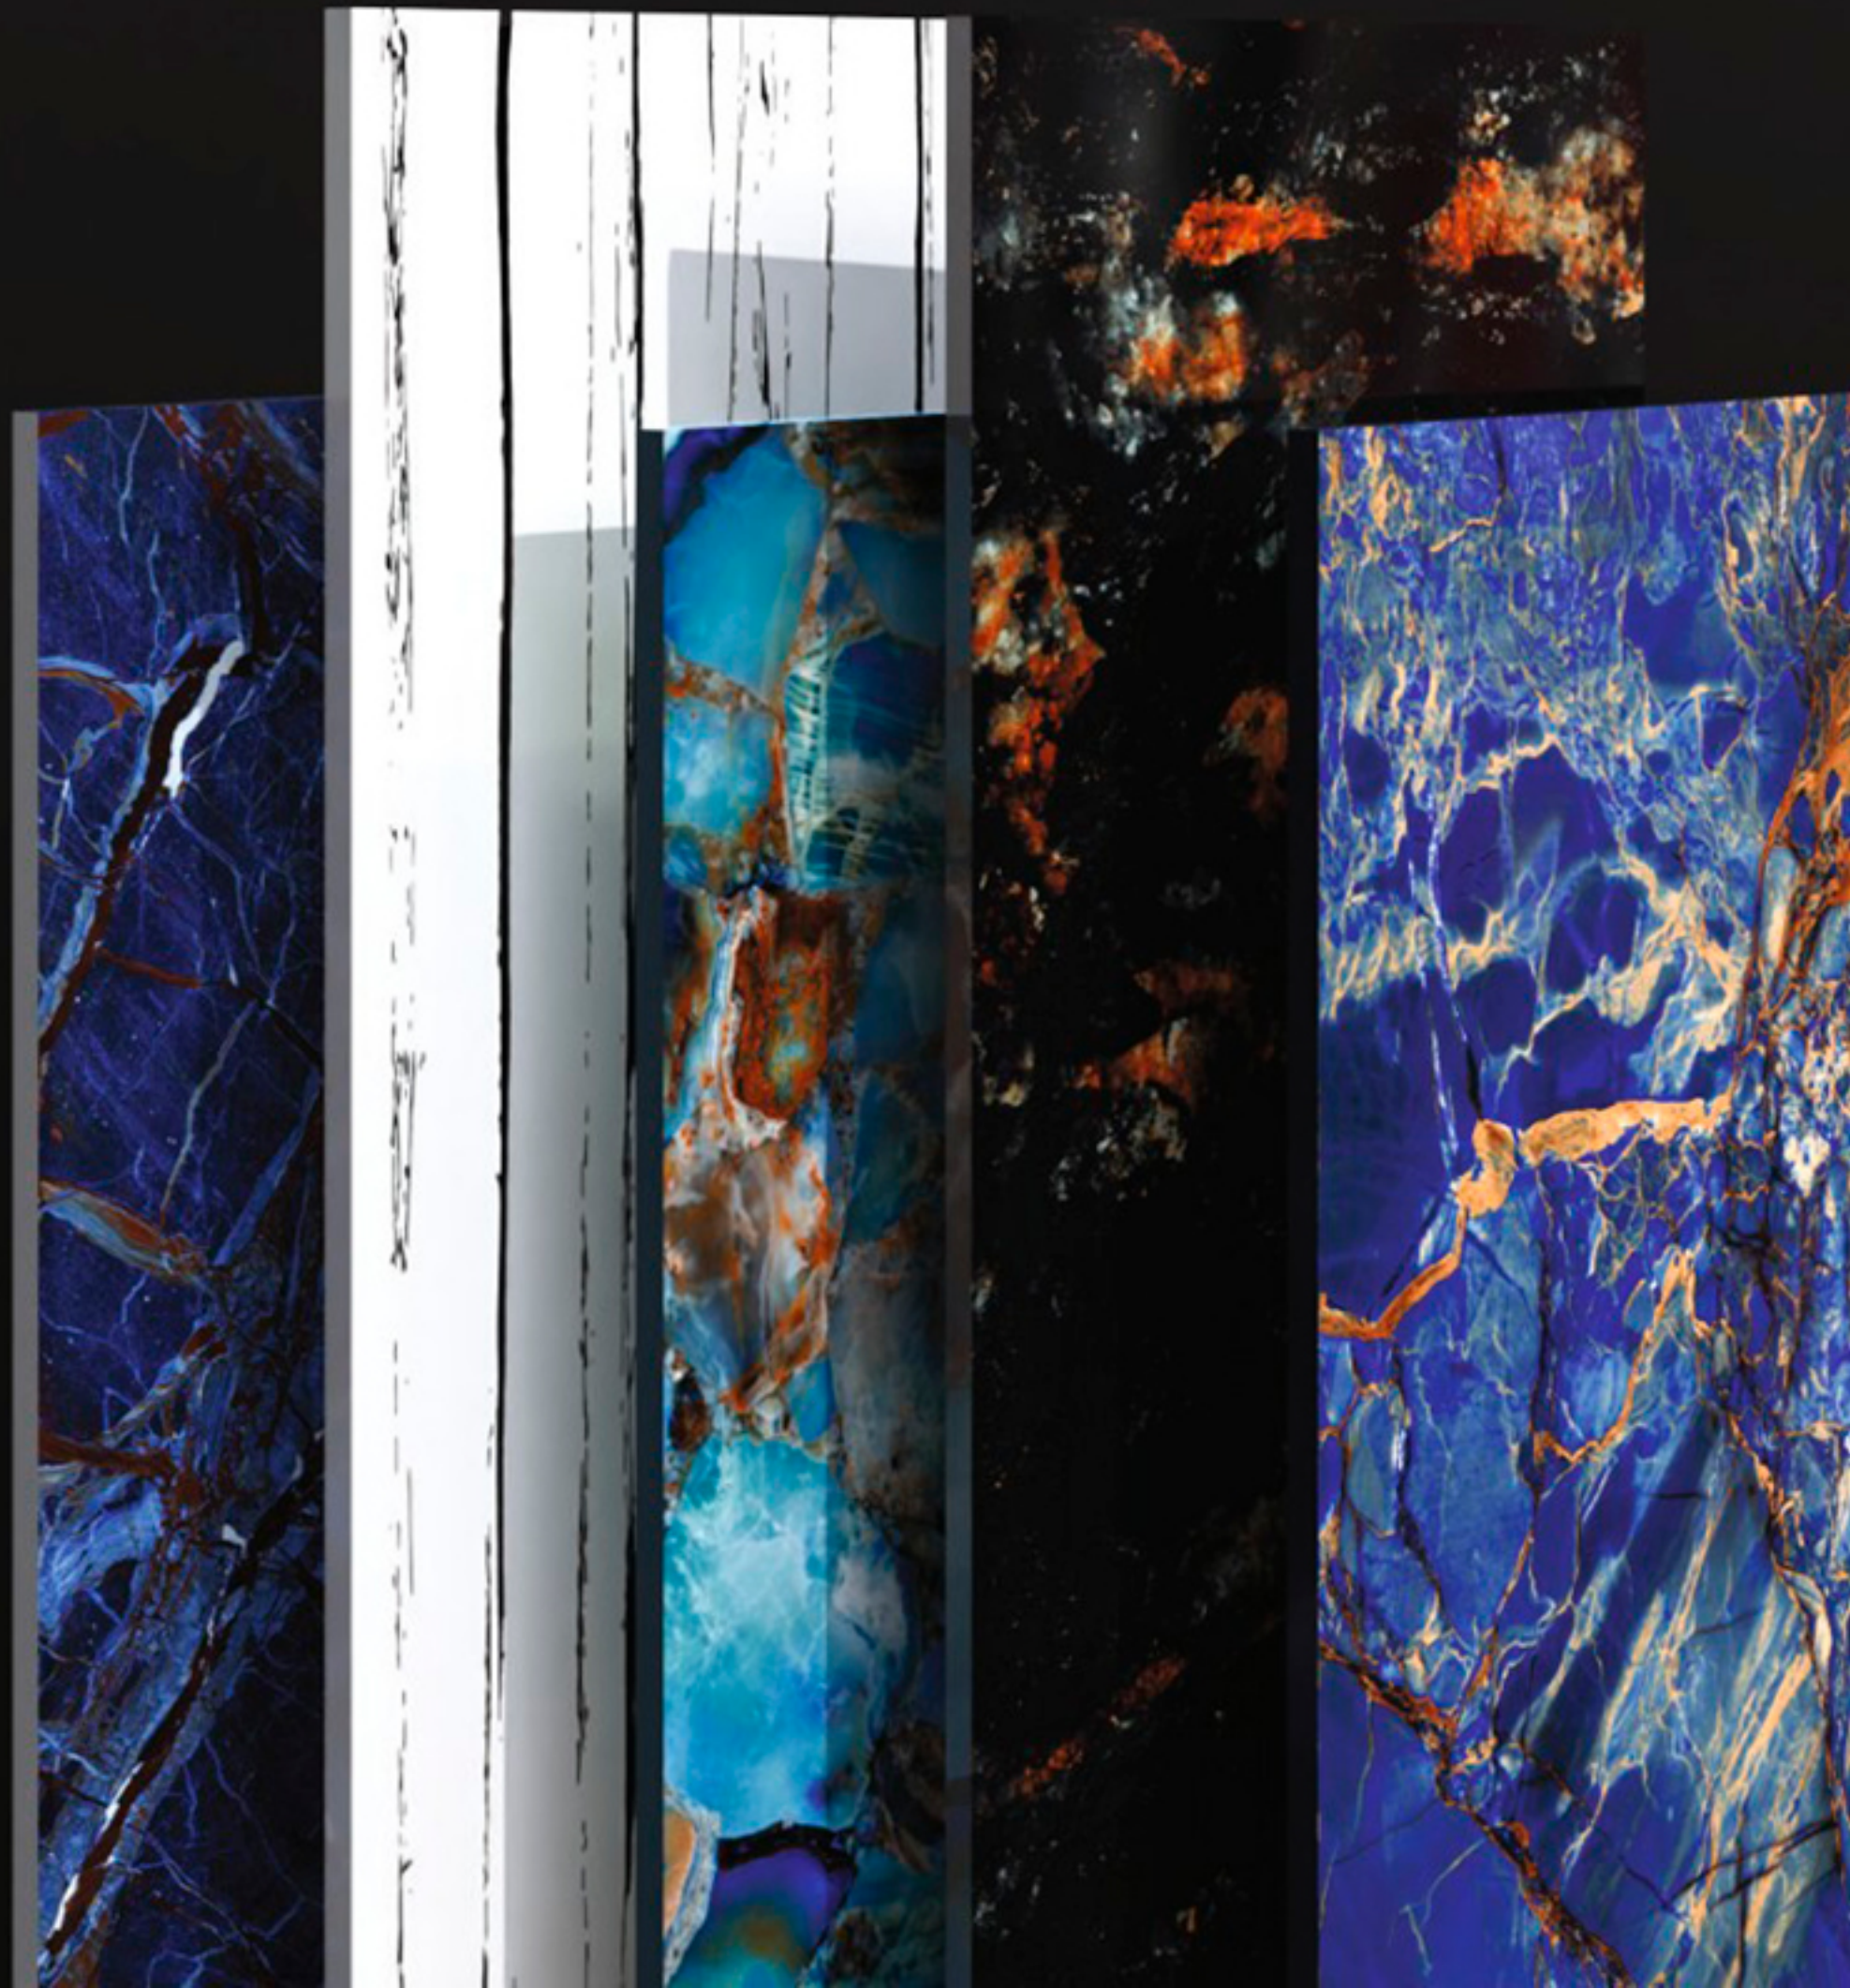

APPLICATION

RESIDENCES

GARDEN &
POOLS

HOTELS

OFFICES

RESTAURANTS

SHOPS

AIRPORTS

MALLS

SPACES
PUBLIC

RAILWAY
STATIONS

BATHROOMS

KITCHENS