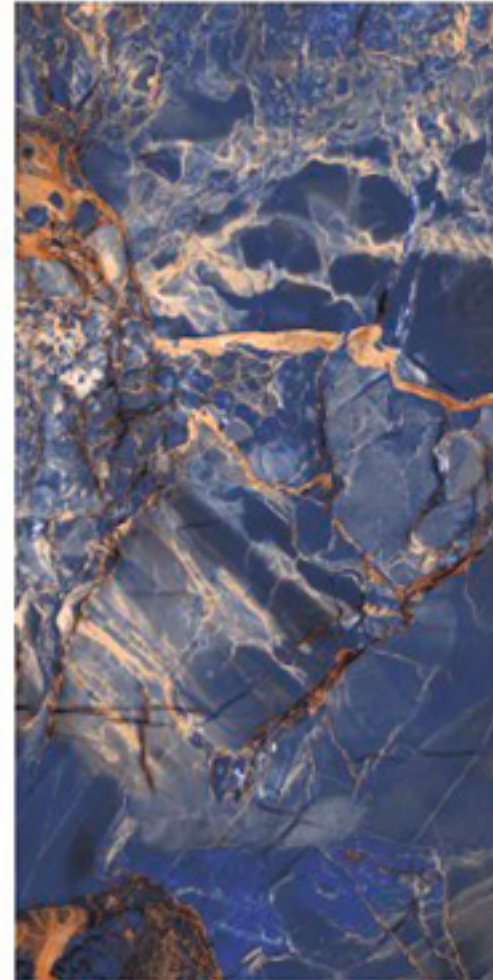

Random

Thickness :
9mm

SUPER ✨
HIGH GLOSS
SERIES _____

STAIN BLUE

Size :
600x1200mm

Random

Thickness :
9mm

SUPER ✨
HIGH GLOSS
SERIES _____

WILD CANVA BLUE

Size :
600x1200mm

Random

Thickness :
9mm

**SUPER ✨
HIGH GLOSS**
SERIES _____

PORCELÁNICOS MEHAVI

Follow us on / 