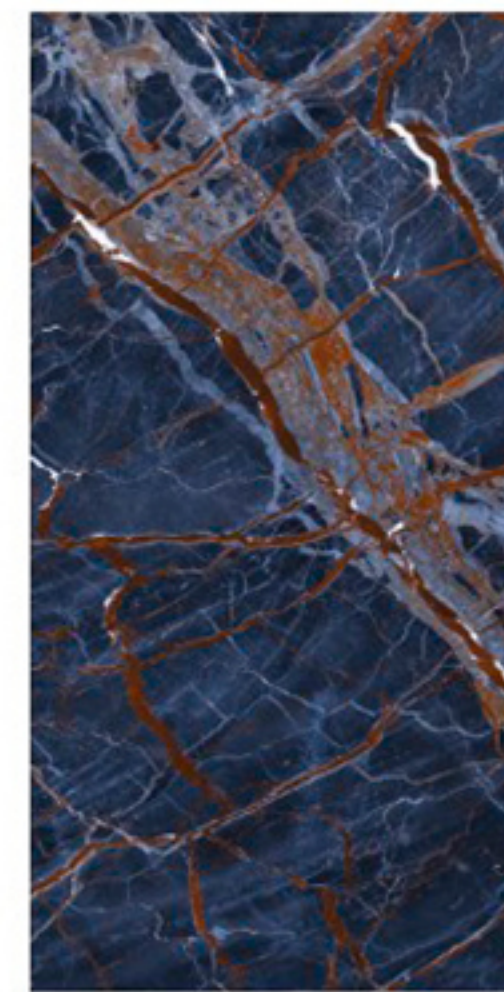

Thickness :
9mm

SUPER ✦ ✦
HIGH GLOSS
SERIES _____

ESTERDA BLUE

Size :
600x1200mm

Random

Thickness :
9mm

SUPER ✦
HIGH GLOSS
SERIES _____

FIRE SAGON

Size :
600x1200mm

Random

Texture:
Seamless

Thickness :
9mm

**SUPER ✨
HIGH GLOSS**
SERIES _____

GOLDEN BLACK

Size :
600x1200mm

Random