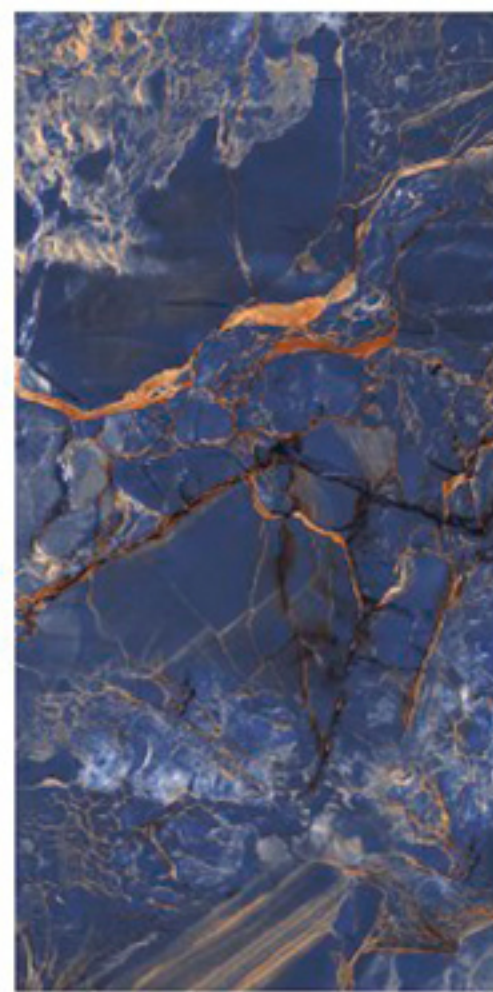

Random

Thickness :
9mm

SUPER ✨
HIGH GLOSS
SERIES _____

STAIN BLUE

Size :
600x1200mm

Random

Thickness :
9mm

SUPER ✨
HIGH GLOSS
SERIES _____

WILD CANVA BLUE

Size :
600x1200mm

Random

Thickness :
9mm

**SUPER ✨
HIGH GLOSS**
SERIES _____

PORCELÁNICOS MEHAVI

Follow us on / 