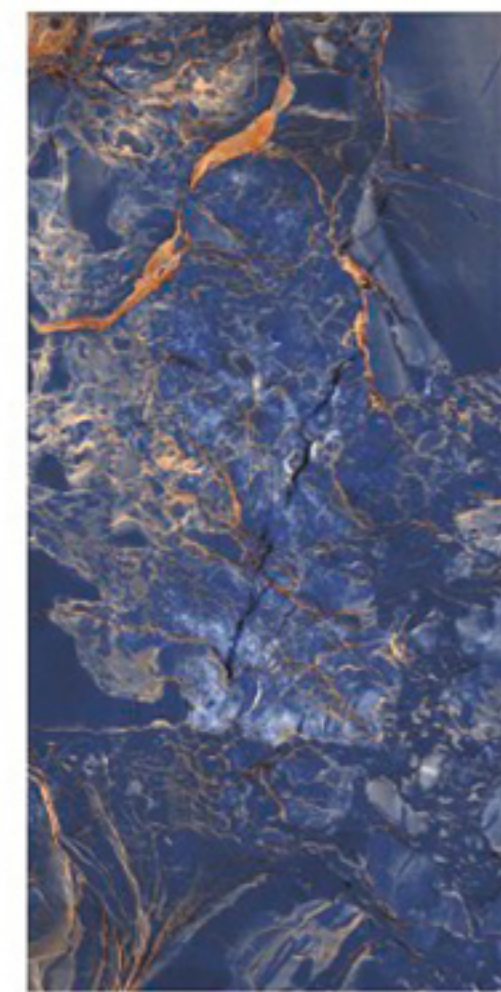

Random

Thickness :
9mm

SUPER ✨
HIGH GLOSS
SERIES _____

STAIN BLUE

Size :
600x1200mm

Random

Thickness :
9mm

SUPER ✨
HIGH GLOSS
SERIES _____

WILD CANVA BLUE

Size :
600x1200mm

Random

Thickness :
9mm

**SUPER ✨
HIGH GLOSS**
SERIES _____

PORCELÁNICOS MEHAVI

Follow us on / 