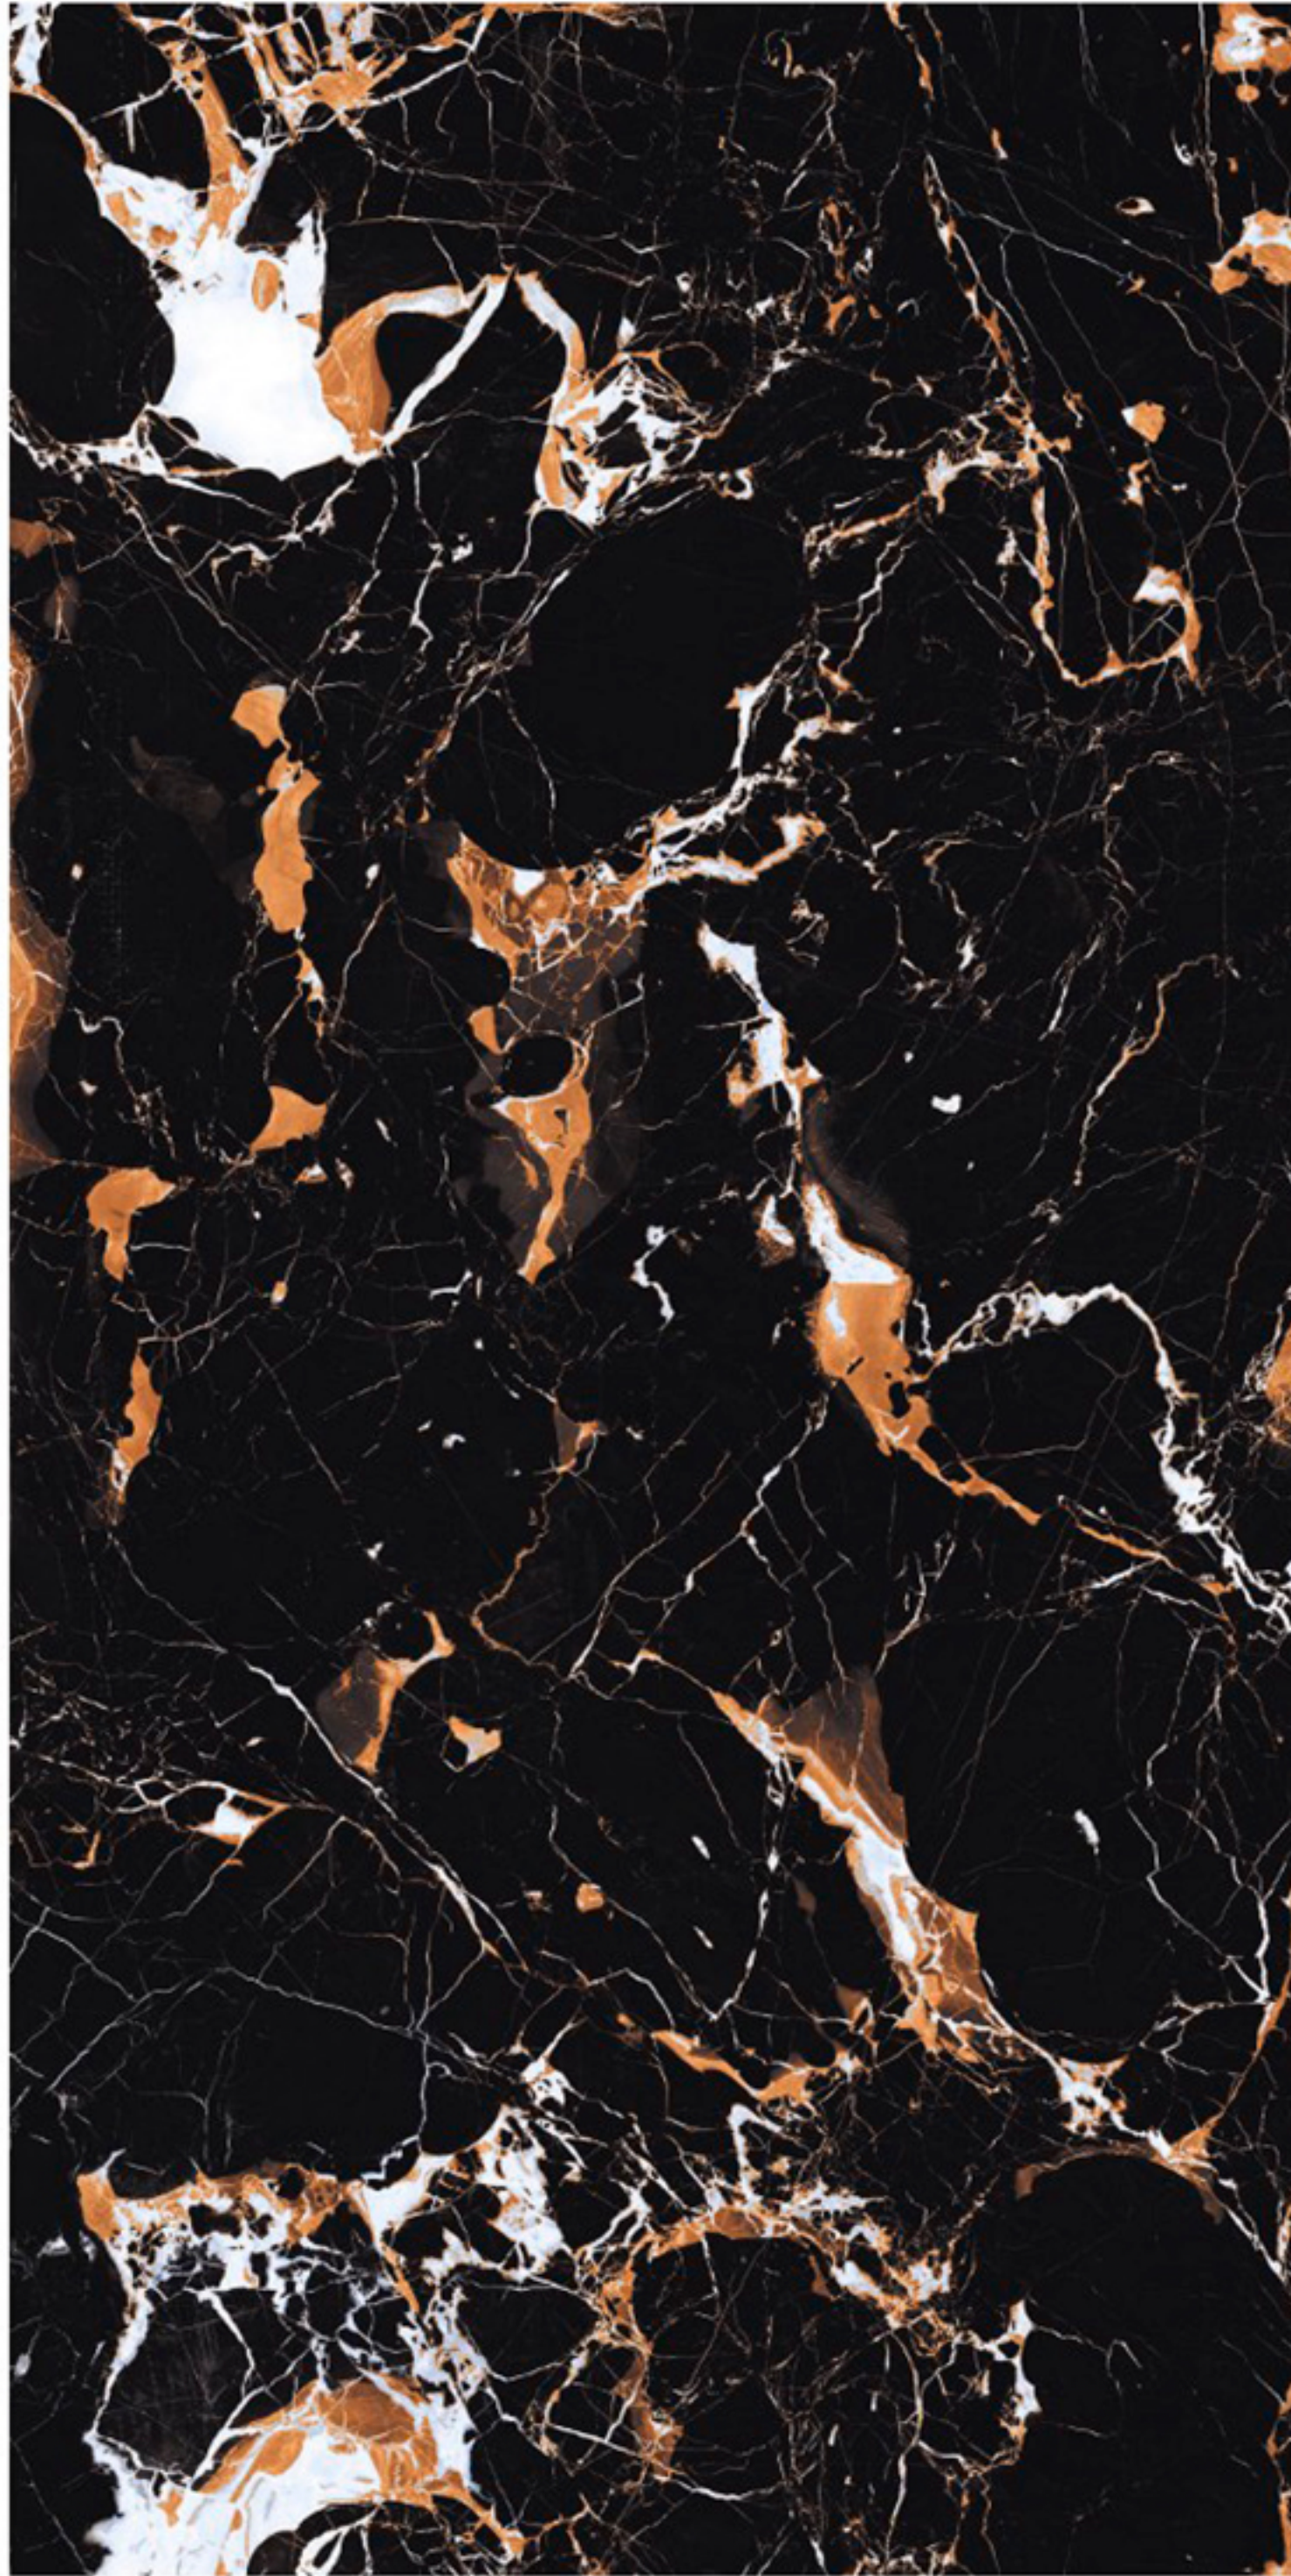

Random

Thickness :
9mm

SUPER ✨
HIGH GLOSS
SERIES _____

BLACK PORTORO

Size :
600x1200mm

Random

Thickness :
9mm

**SUPER ✦
HIGH GLOSS**
SERIES _____