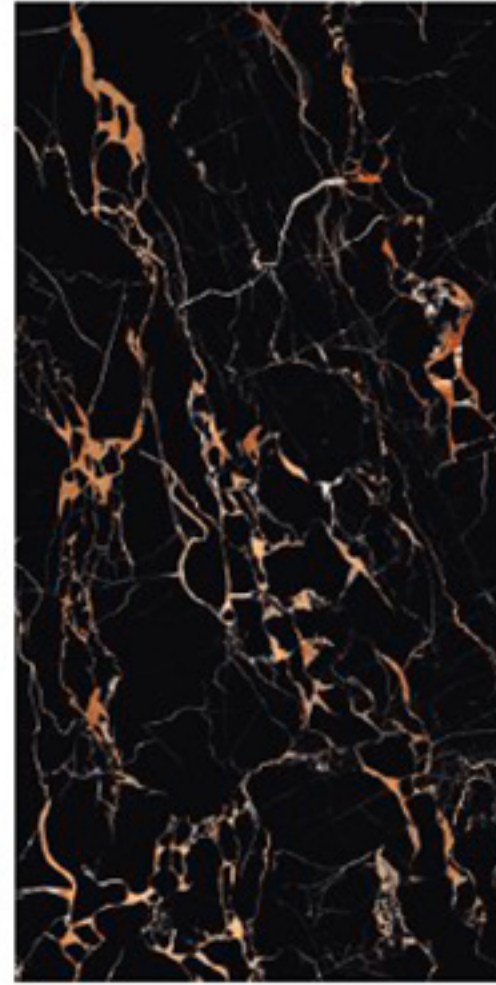

KITCHENS

AMBRATO GOLD

Size :
600x1200mm

Random

Thickness :
9mm

**SUPER ✦
HIGH GLOSS**
SERIES _____

AFRICAN BROWN

Size :
600x1200mm

Random

Thickness :
9mm

SUPER ✨
HIGH GLOSS
SERIES _____

BLACK PORTORO

Size :
600x1200mm

Random

Thickness :
9mm

**SUPER ✦
HIGH GLOSS**
SERIES _____