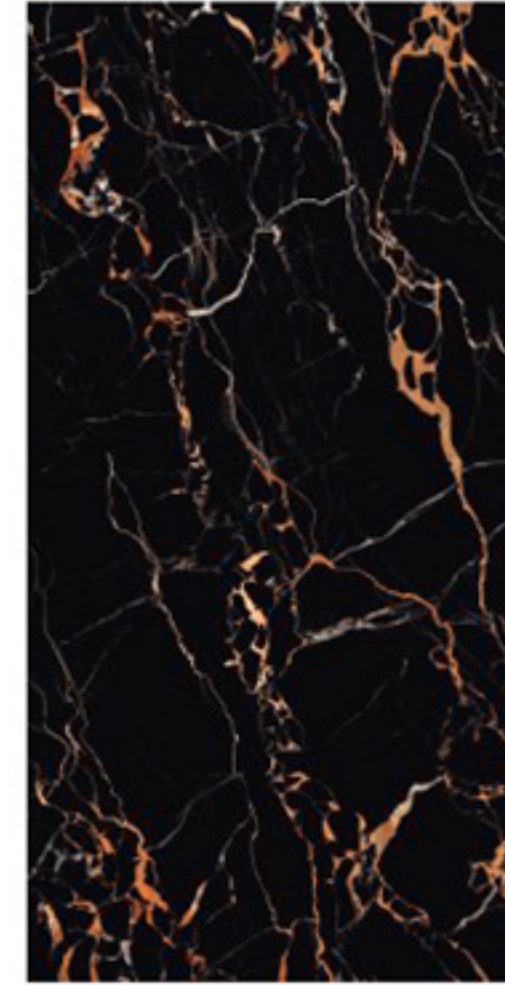

KITCHENS

AMBRATO GOLD

Size :
600x1200mm

Random

Thickness :
9mm

**SUPER ✦
HIGH GLOSS**
SERIES _____

AFRICAN BROWN

Size :
600x1200mm