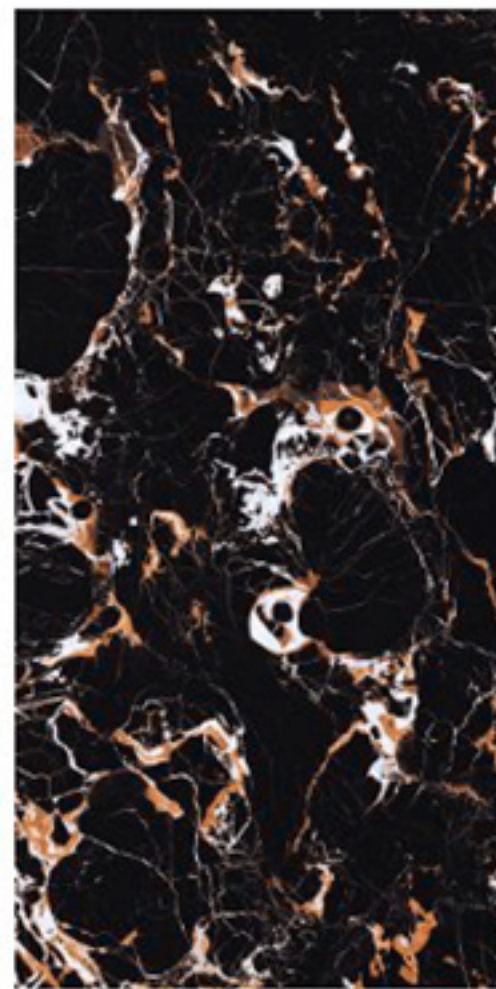

Random

Thickness :
9mm

SUPER ✨
HIGH GLOSS
SERIES _____

BLACK PORTORO

Size :
600x1200mm

Random

Thickness :
9mm

**SUPER ✦
HIGH GLOSS**
SERIES _____

CARABIAN BLACK

Size :
600x1200mm

Random

Thickness :
9mm

**SUPER ✦
HIGH GLOSS**
SERIES _____

CLONIC BLACK

Size :
600x1200mm

Random