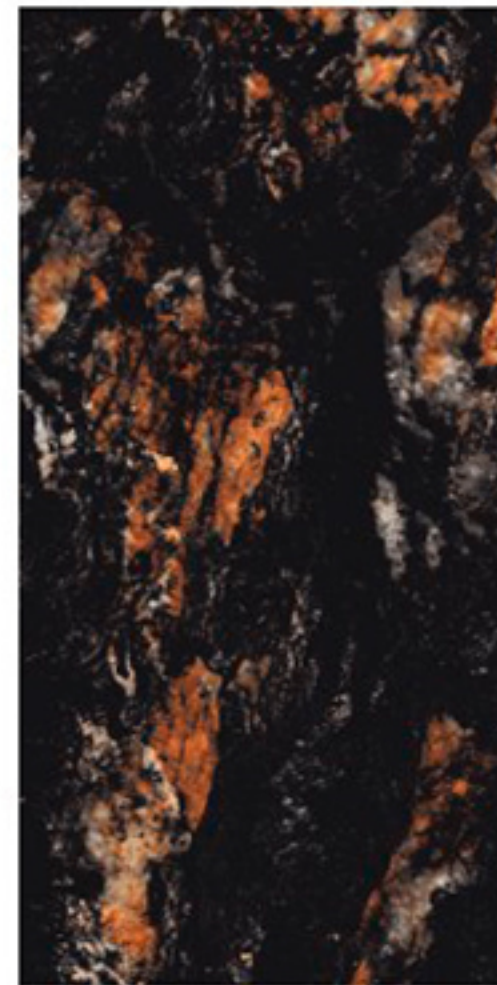

Thickness :
9mm

SUPER ✨
HIGH GLOSS
SERIES _____