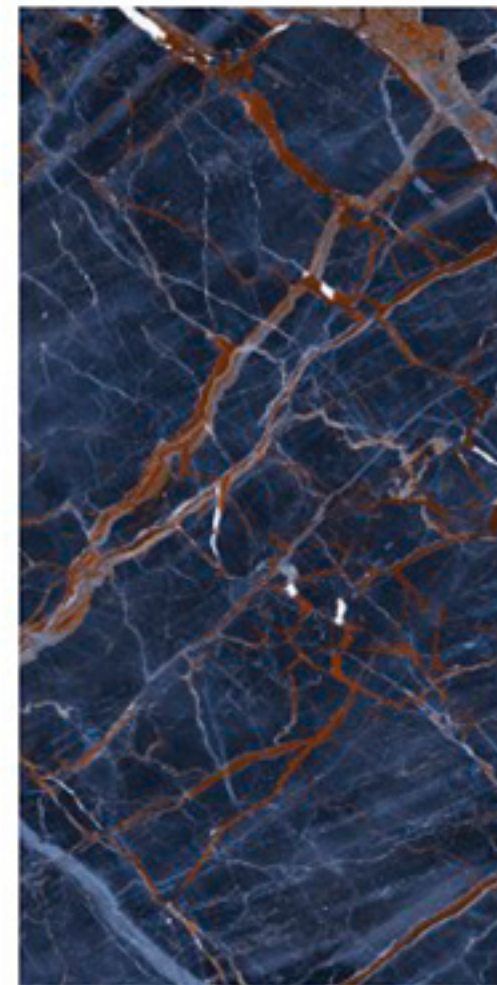

Thickness :
9mm

SUPER ✦ ✦
HIGH GLOSS
SERIES _____

ESTERDA BLUE

Size :
600x1200mm

Random

Thickness :
9mm

SUPER ✦
HIGH GLOSS
SERIES _____

FIRE SAGON

Size :
600x1200mm

Random

Texture:
Seamless

Thickness :
9mm

**SUPER ✨
HIGH GLOSS**
SERIES _____

GOLDEN BLACK

Size :
600x1200mm

Random