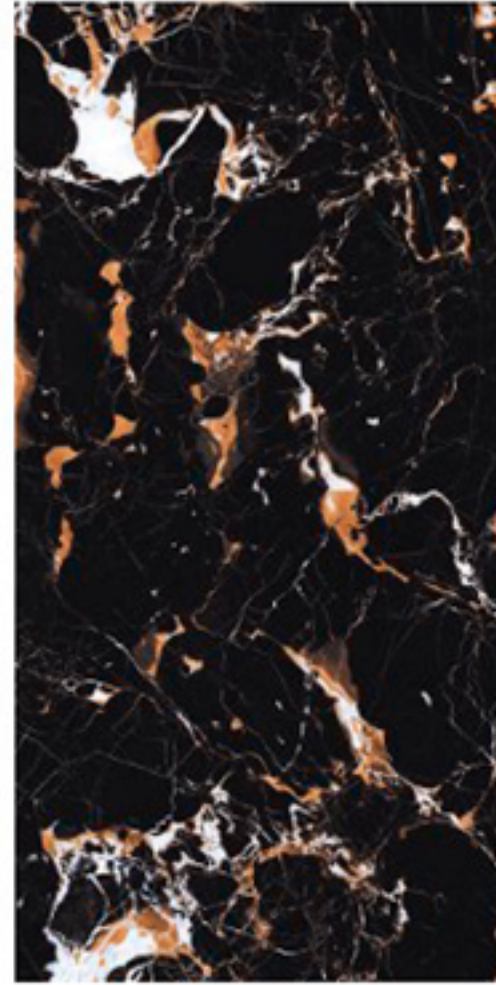

Random

Thickness :
9mm

SUPER ✨
HIGH GLOSS
SERIES _____

BLACK PORTORO

Size :
600x1200mm

Random

Thickness :
9mm

**SUPER ✦
HIGH GLOSS**
SERIES _____

CARABIAN BLACK

Size :
600x1200mm

Random

Thickness :
9mm

**SUPER ✦
HIGH GLOSS**
SERIES _____

CLONIC BLACK

Size :
600x1200mm

Random

Thickness :
9mm

SUPER ✦ ✦
HIGH GLOSS
SERIES _____

ESTERDA BLUE

Size :
600x1200mm

Random

Thickness :
9mm

SUPER ✦
HIGH GLOSS
SERIES _____

FIRE SAGON