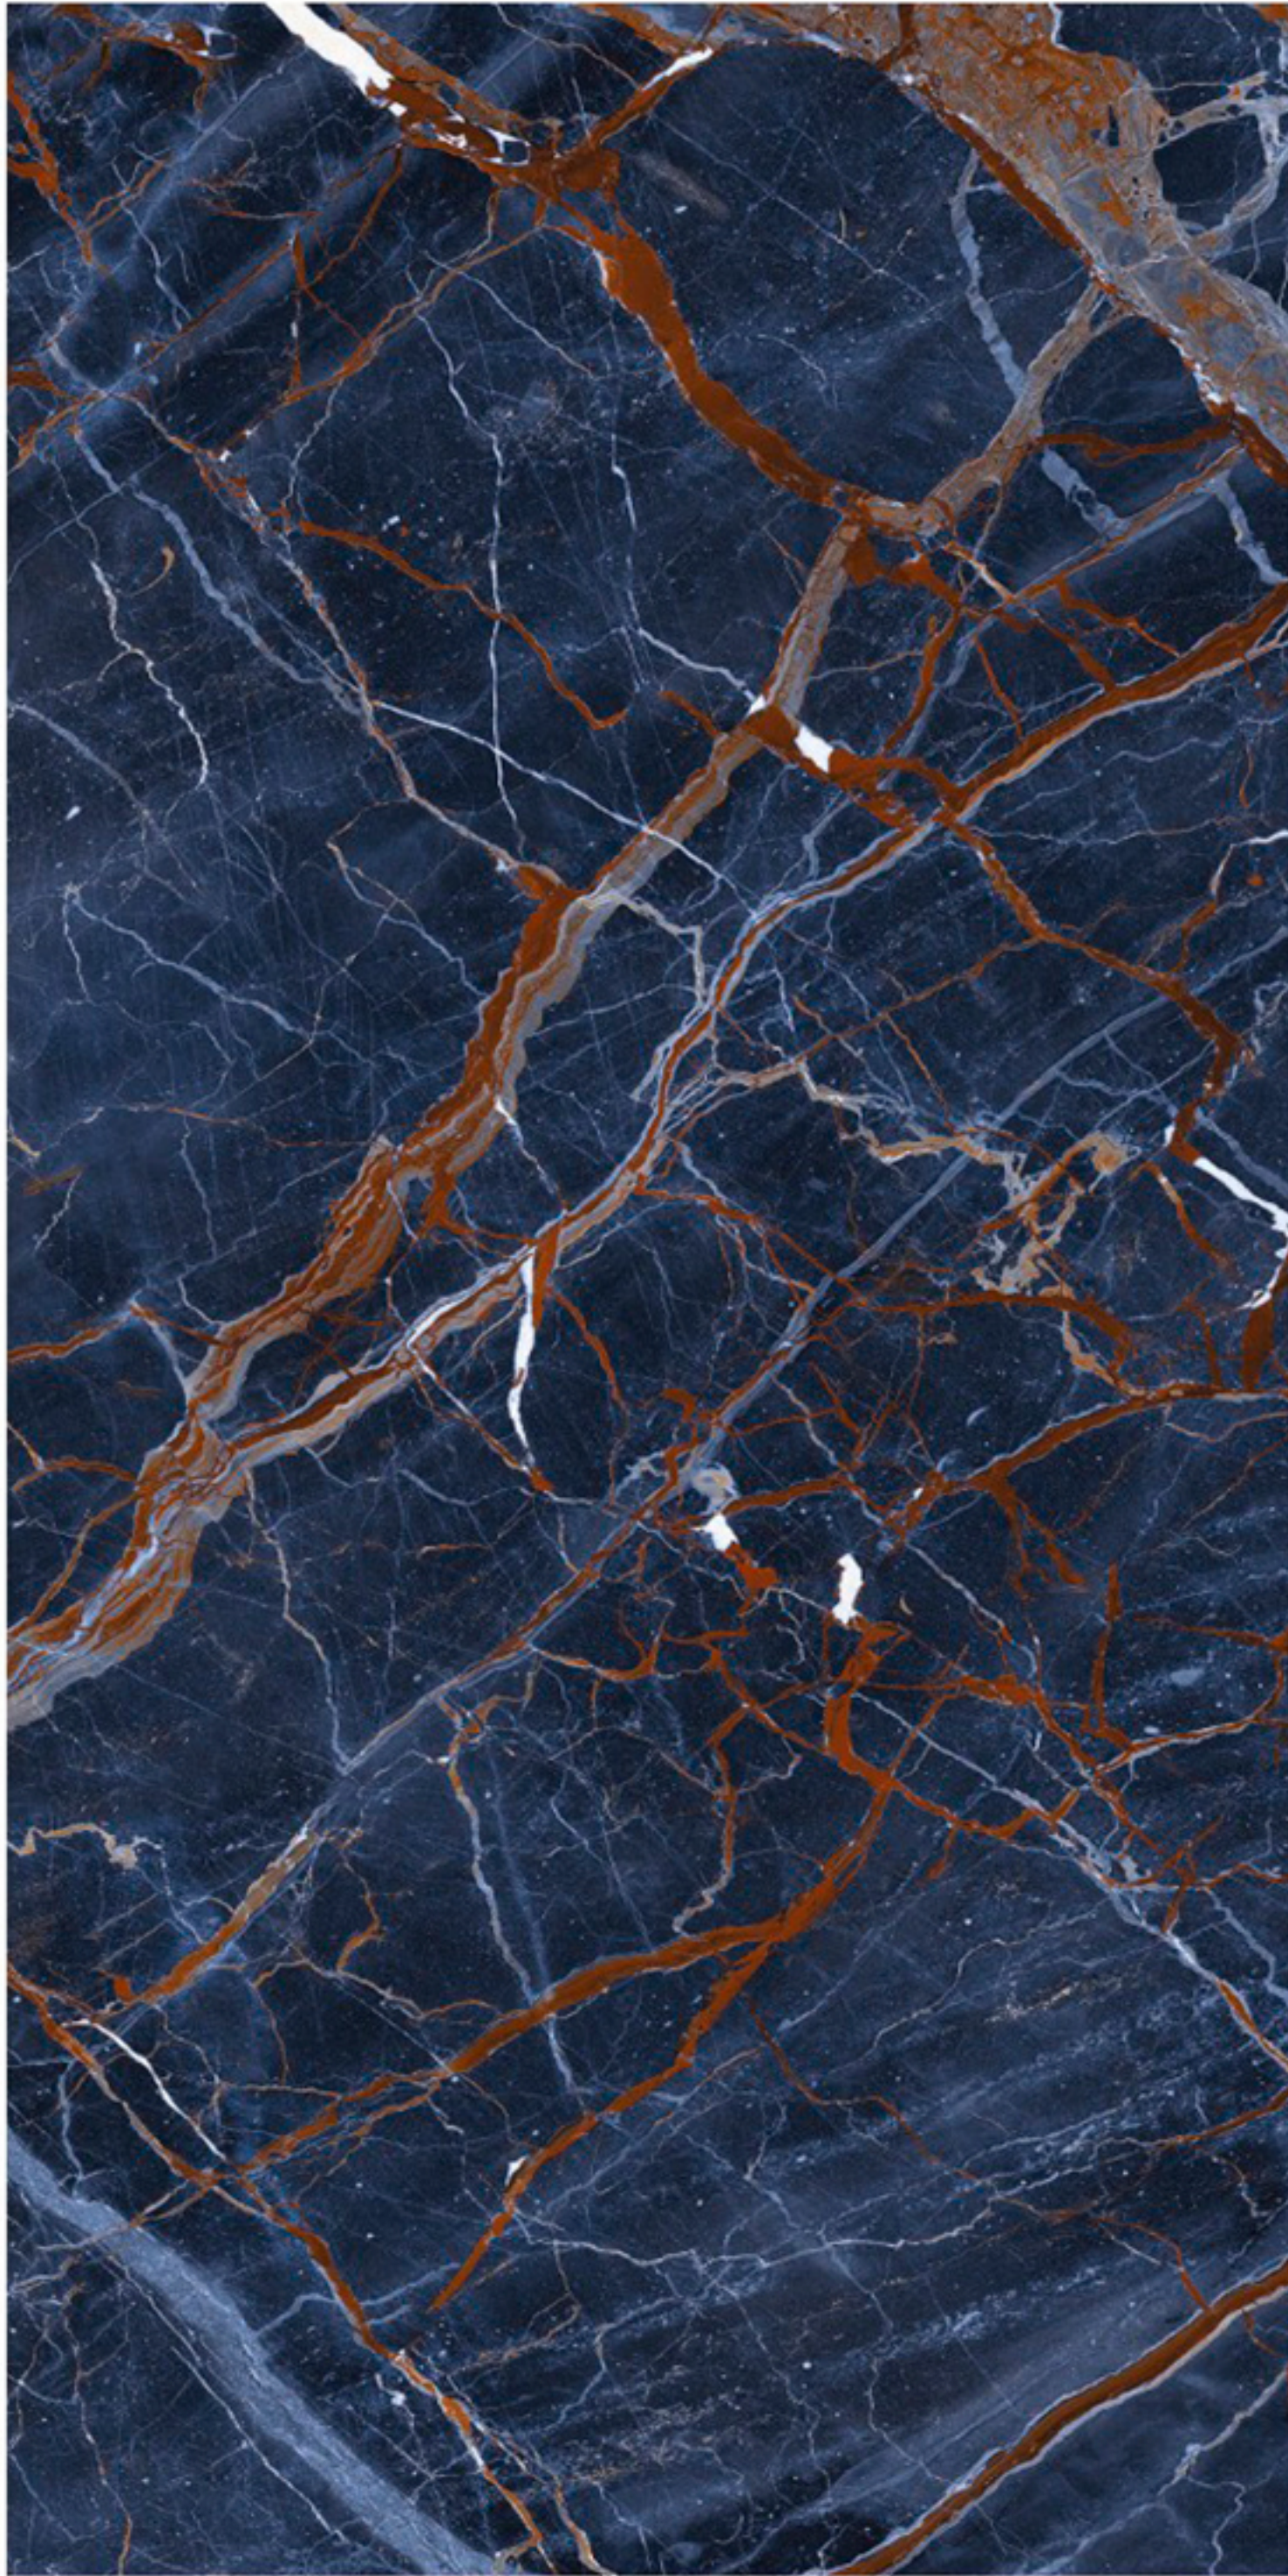

Thickness :
9mm

SUPER ✦ ✦
HIGH GLOSS
SERIES _____

ESTERDA BLUE

Size :
600x1200mm

Random

Thickness :
9mm

SUPER ✦
HIGH GLOSS
SERIES _____

FIRE SAGON