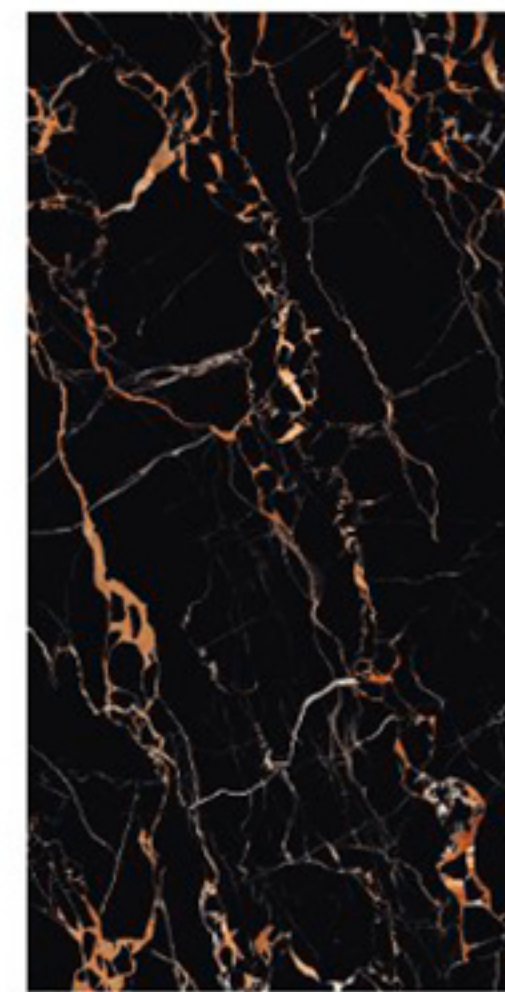

KITCHENS

AMBRATO GOLD

Size :
600x1200mm

Random

Thickness :
9mm

**SUPER ✦
HIGH GLOSS**
SERIES _____

AFRICAN BROWN

Size :
600x1200mm