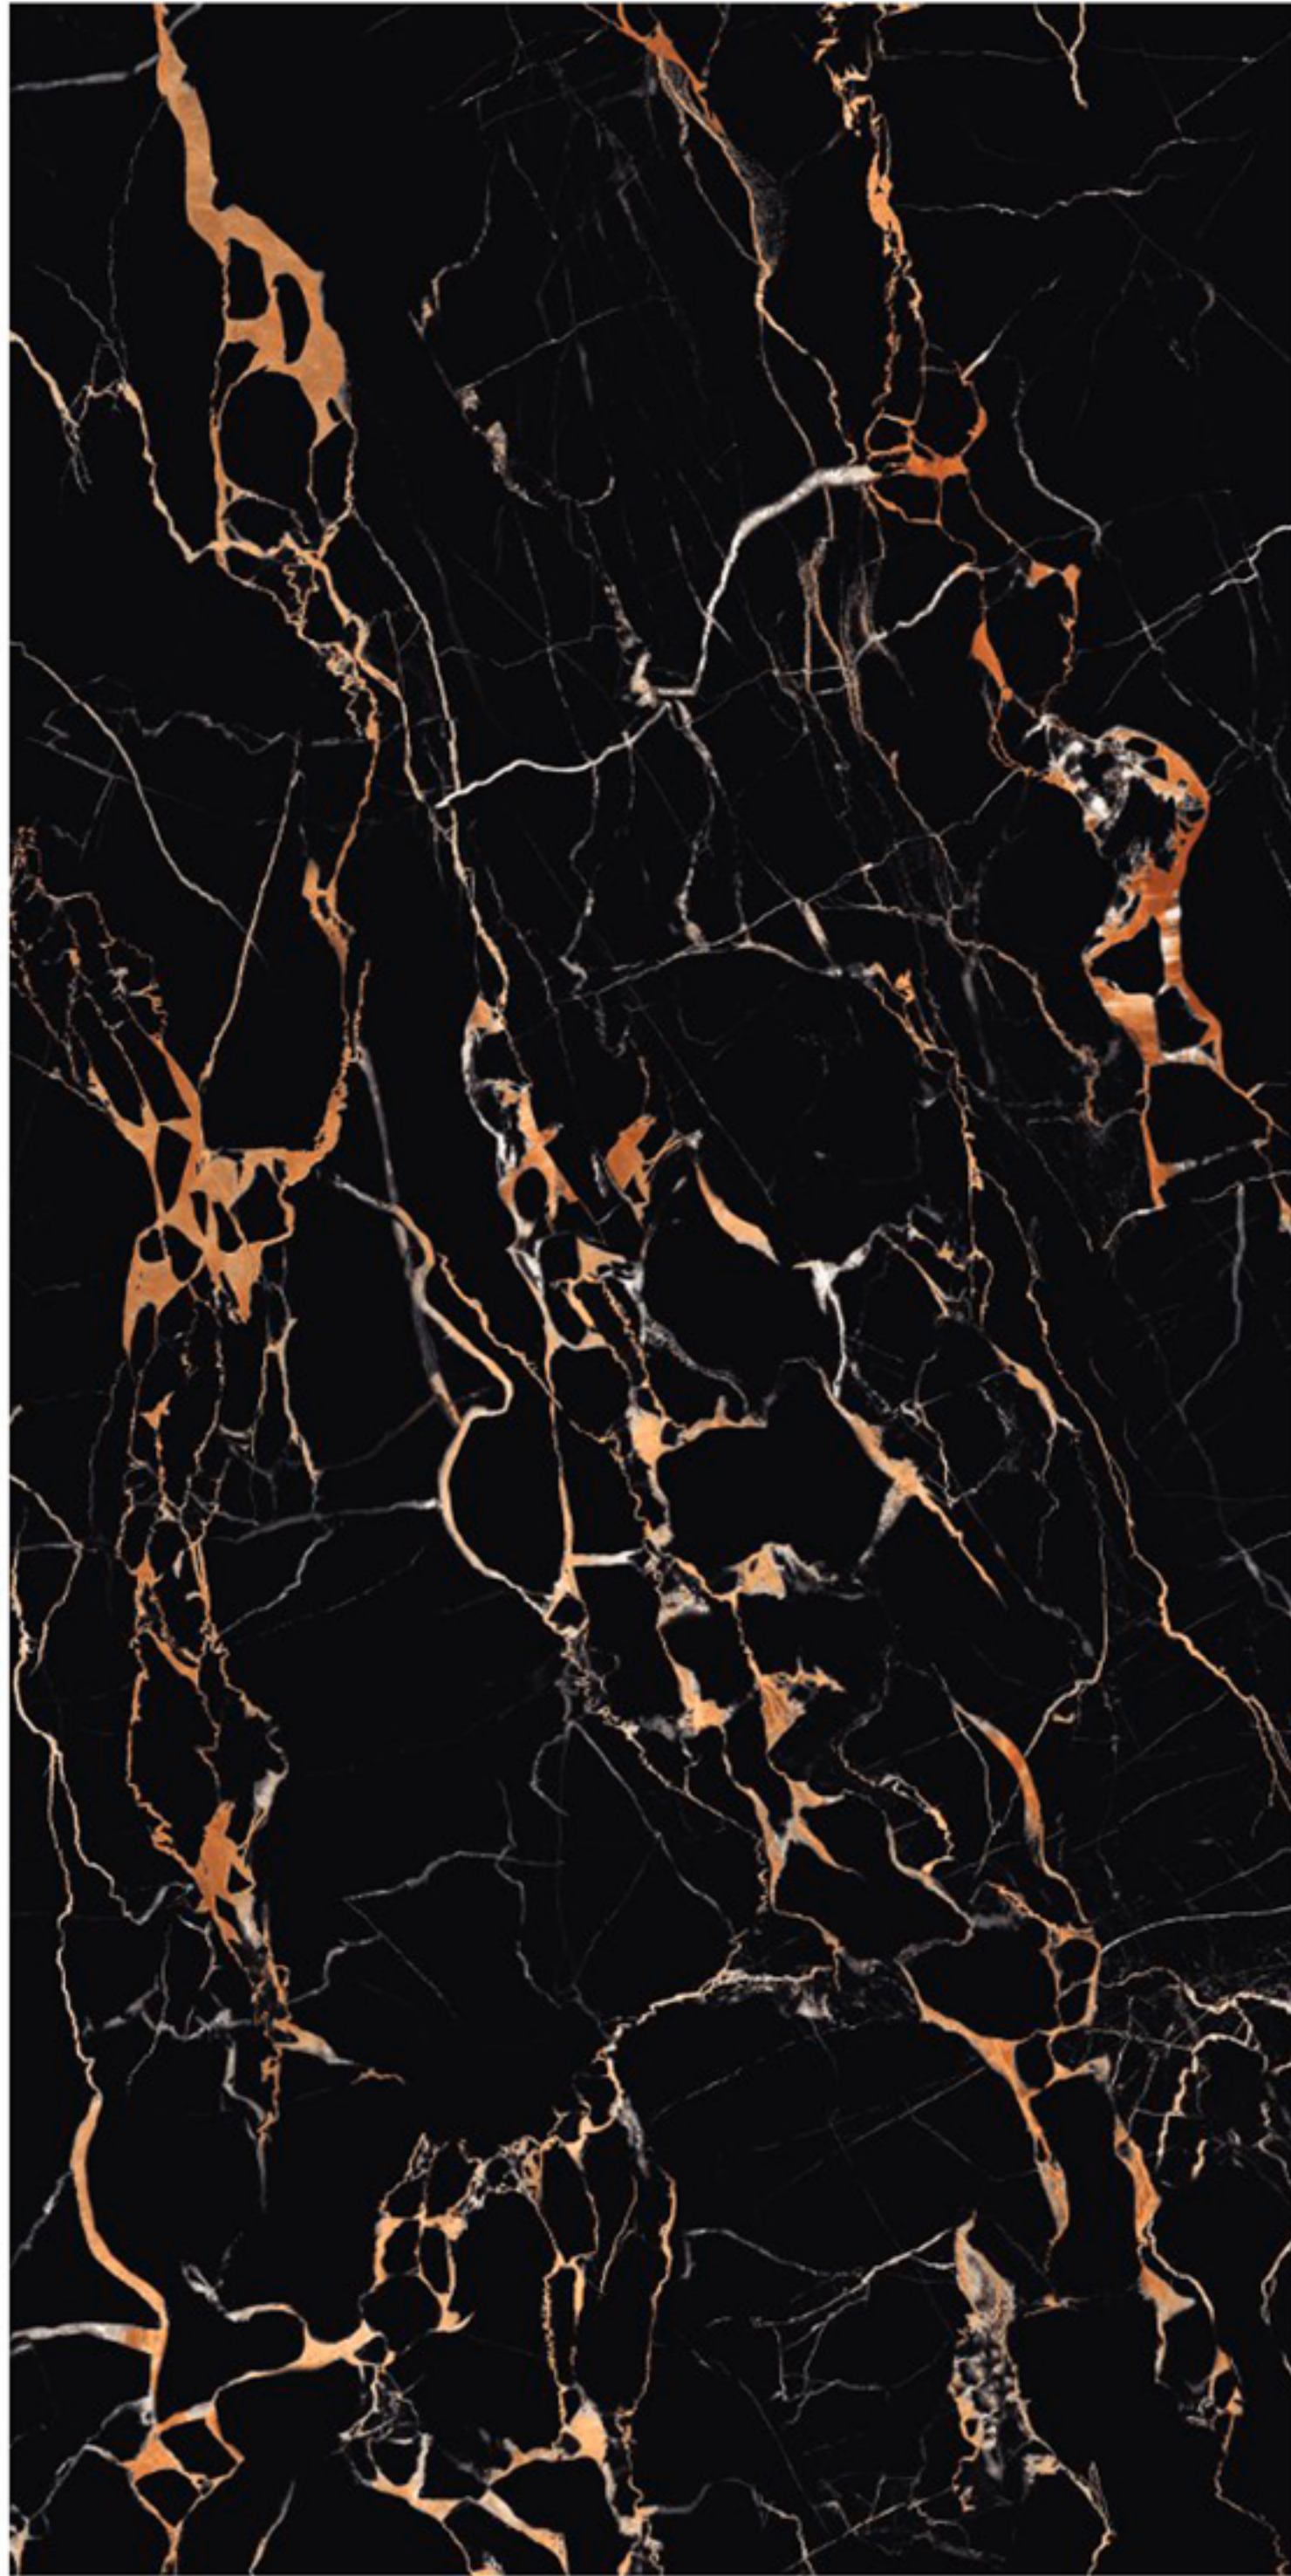

AMBRATO GOLD

Size :
600x1200mm

Random