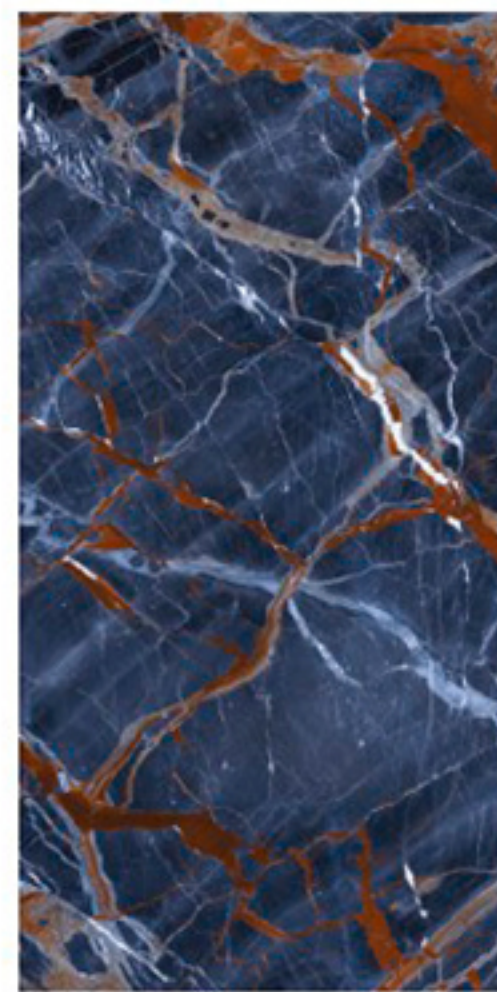

Thickness :
9mm

SUPER ✦ ✦
HIGH GLOSS
SERIES _____

ESTERDA BLUE

Size :
600x1200mm

Random

Thickness :
9mm

SUPER ✦
HIGH GLOSS
SERIES _____

FIRE SAGON

Size :
600x1200mm

Random

Texture:
Seamless

Thickness :
9mm

**SUPER ✨
HIGH GLOSS**
SERIES _____

GOLDEN BLACK

Size :
600x1200mm

Random