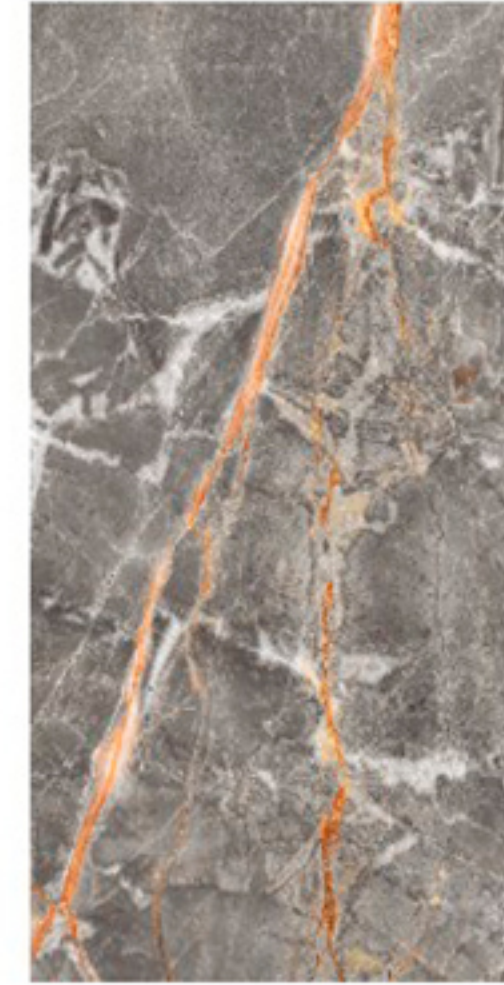

Random

Thickness :
9mm

High Gloss
SERIES

ESTERDA GREY

Size :
600x1200mm

Random

Thickness :
9mm

High Gloss
SERIES _____