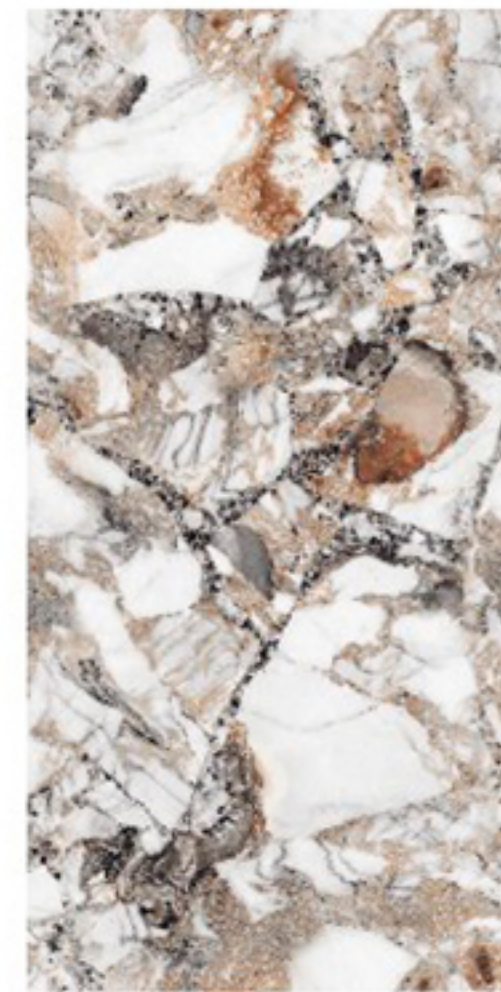

Size :
600x1200mm

Random

Thickness :
9mm

High Gloss
SERIES

TORSO MULTY

Size :
600x1200mm

Random

Texture:
Seamless