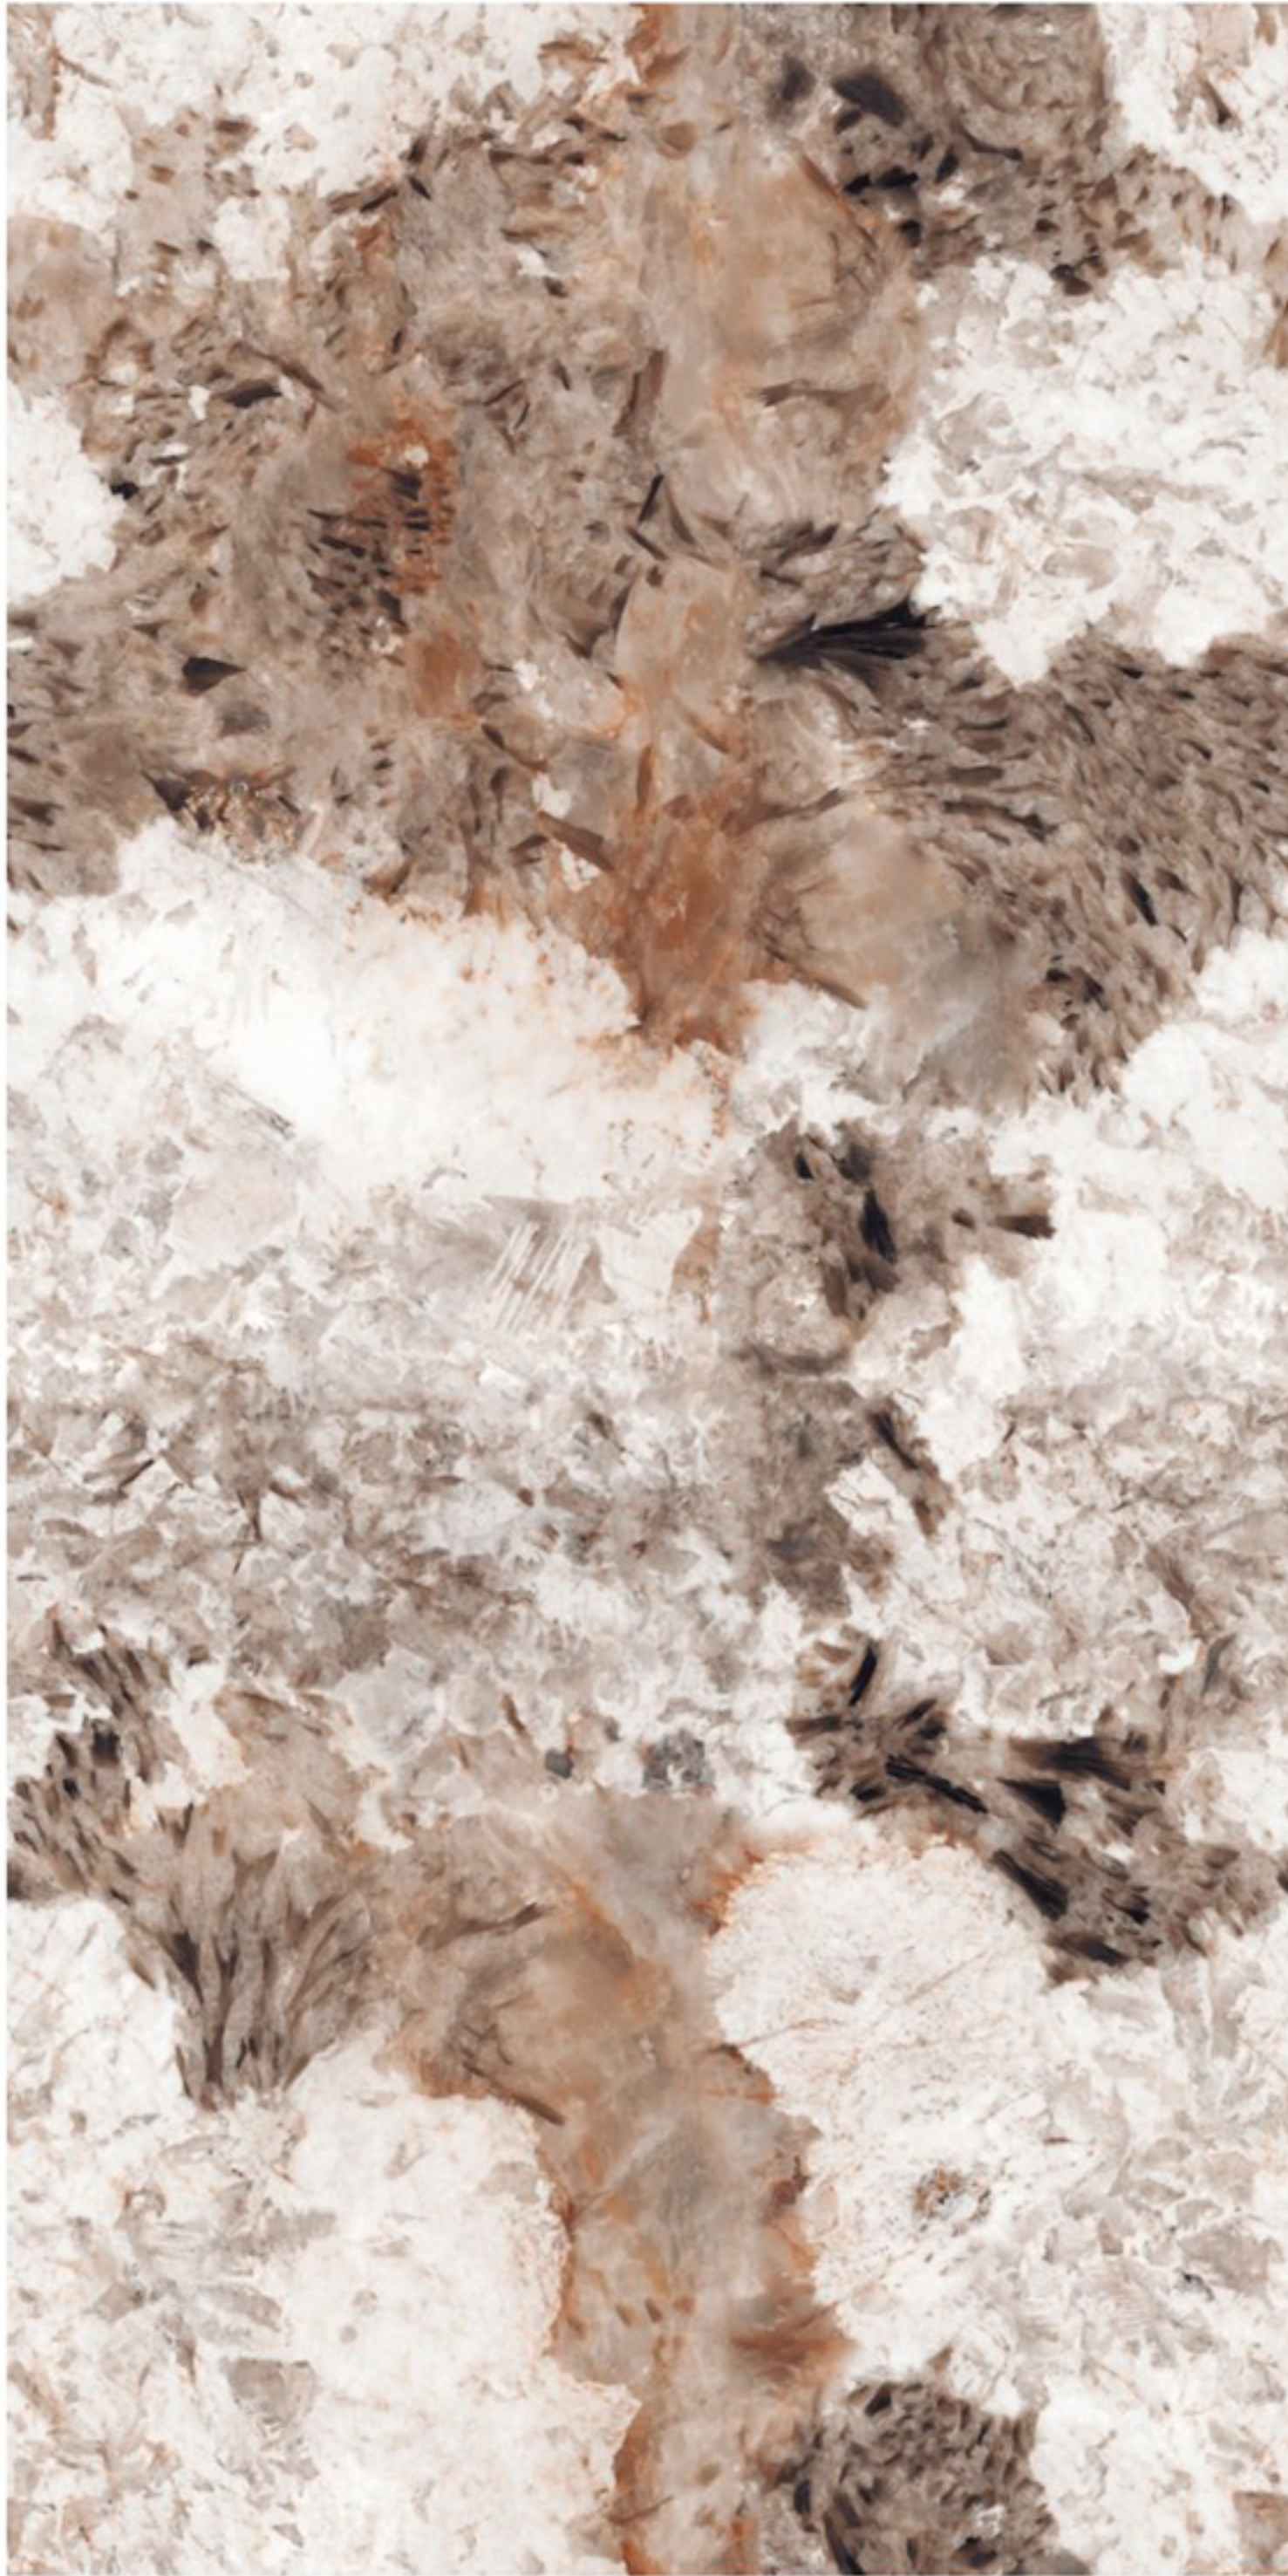

ALZARI BROWN

Size :
600x1200mm

Random