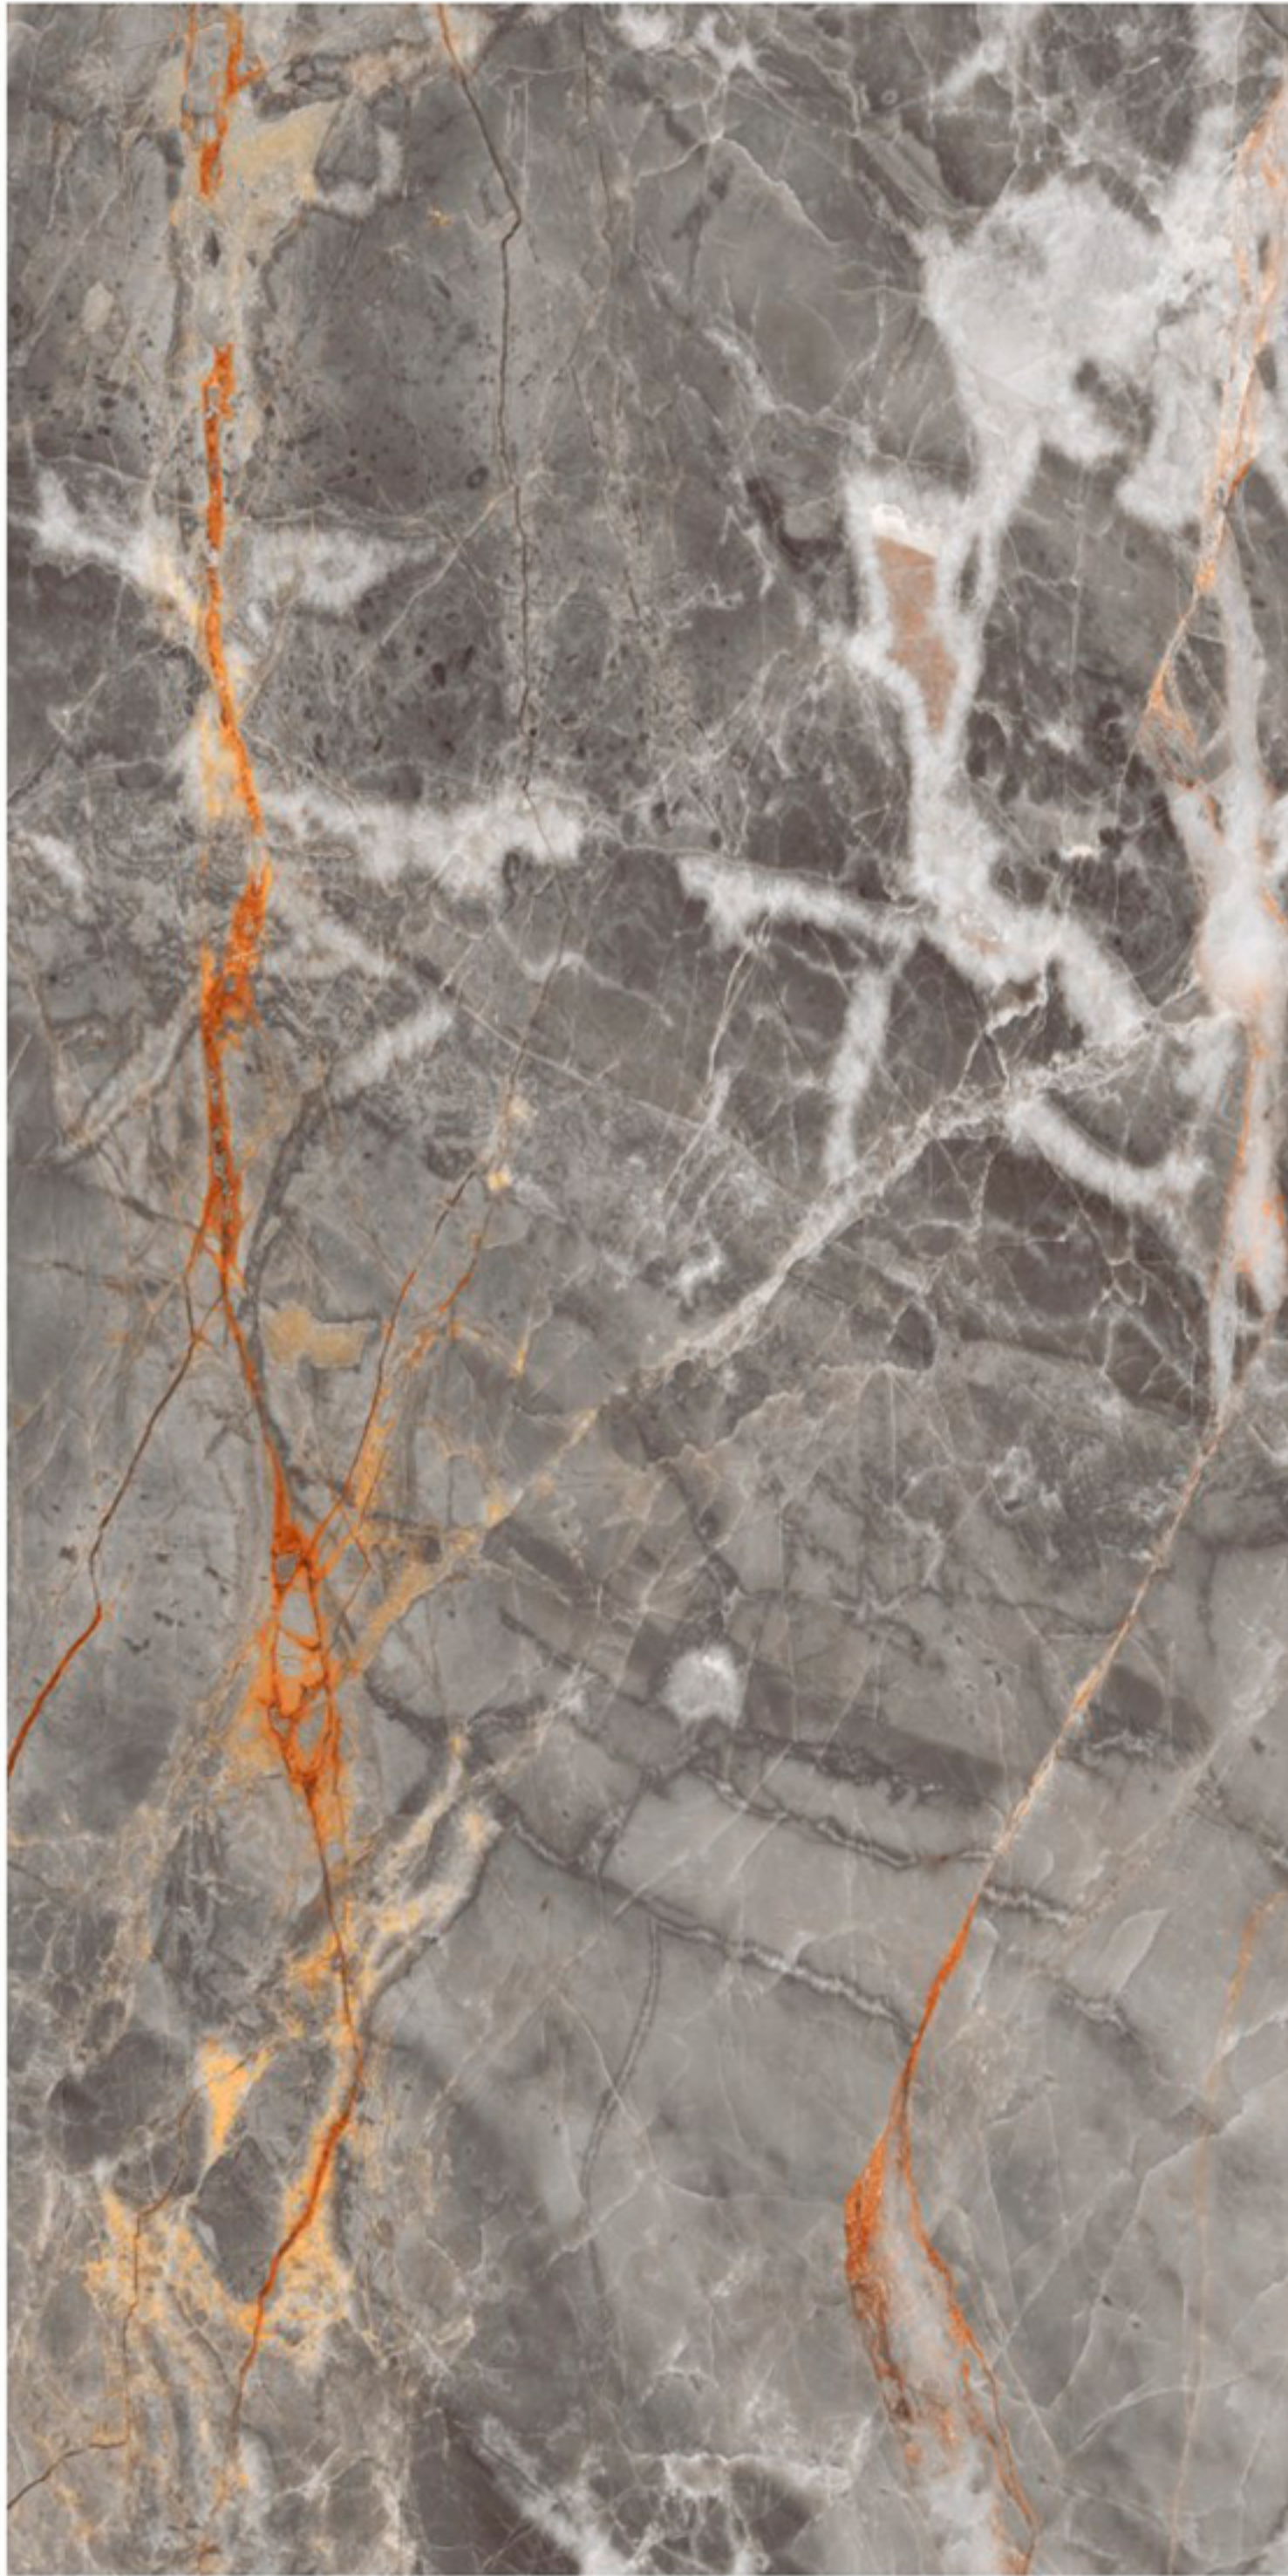

ESTERDA GREY

Size :
600x1200mm

Random