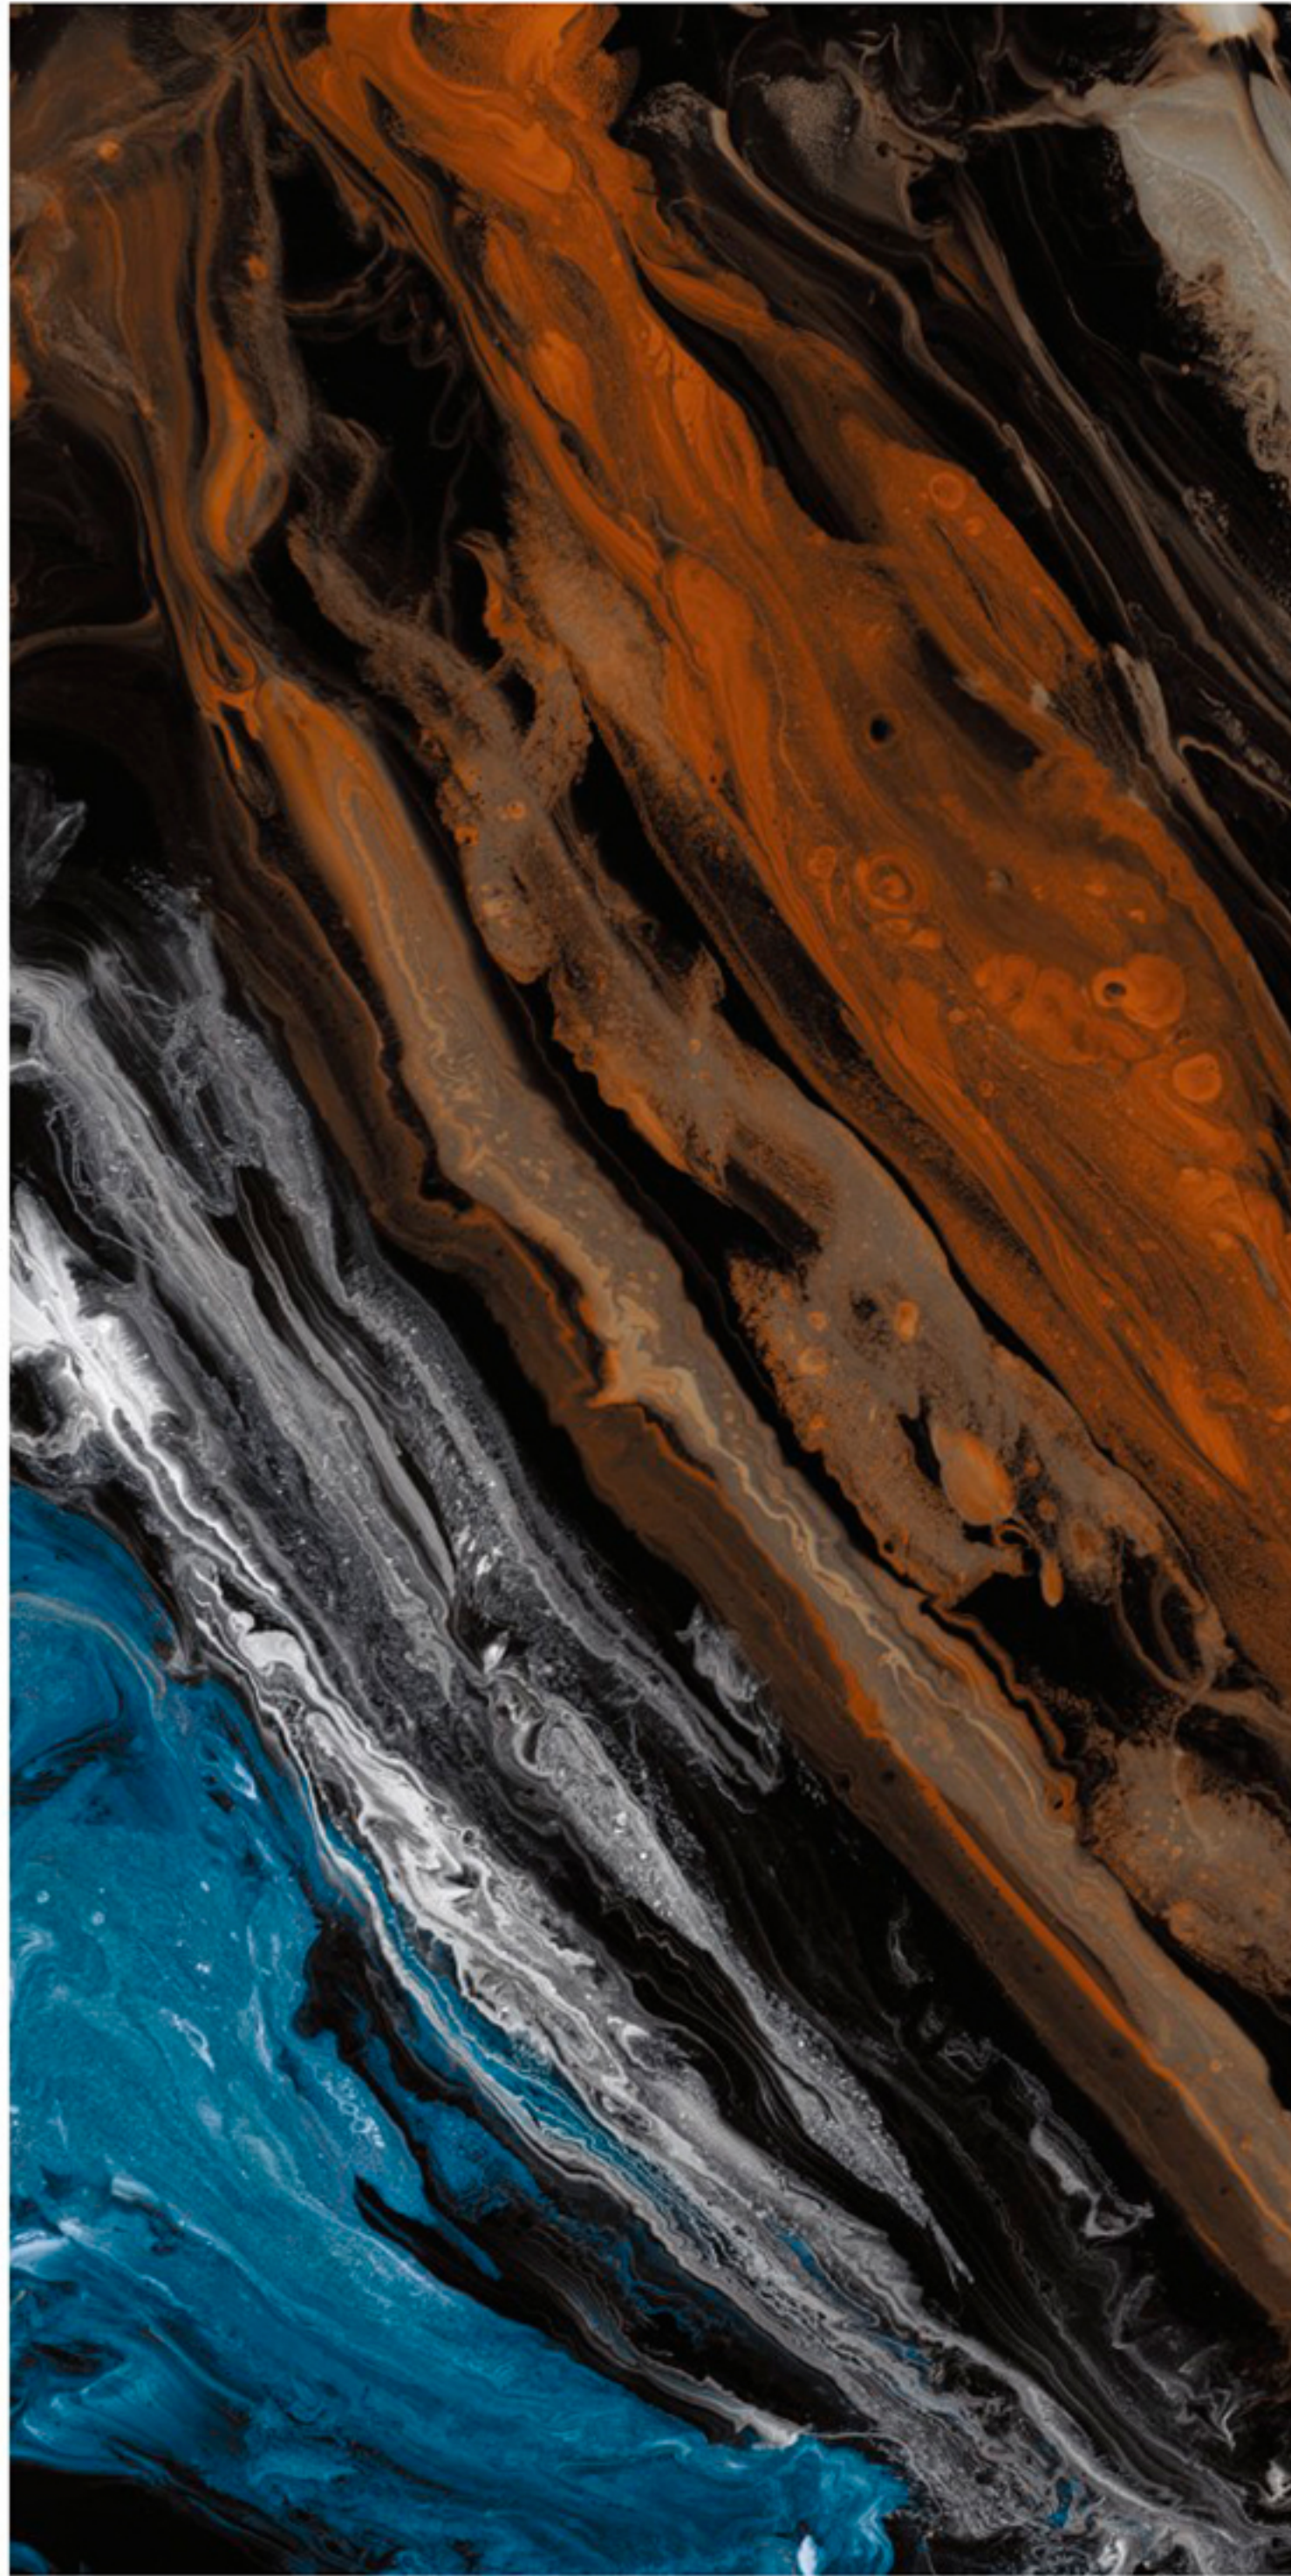

NEXA MARIN

Size :
600x1200mm

Random

Texture:
Seamless

Thickness :
9mm

High Gloss
SERIES _____

NURO MULTY

Size :
600x1200mm