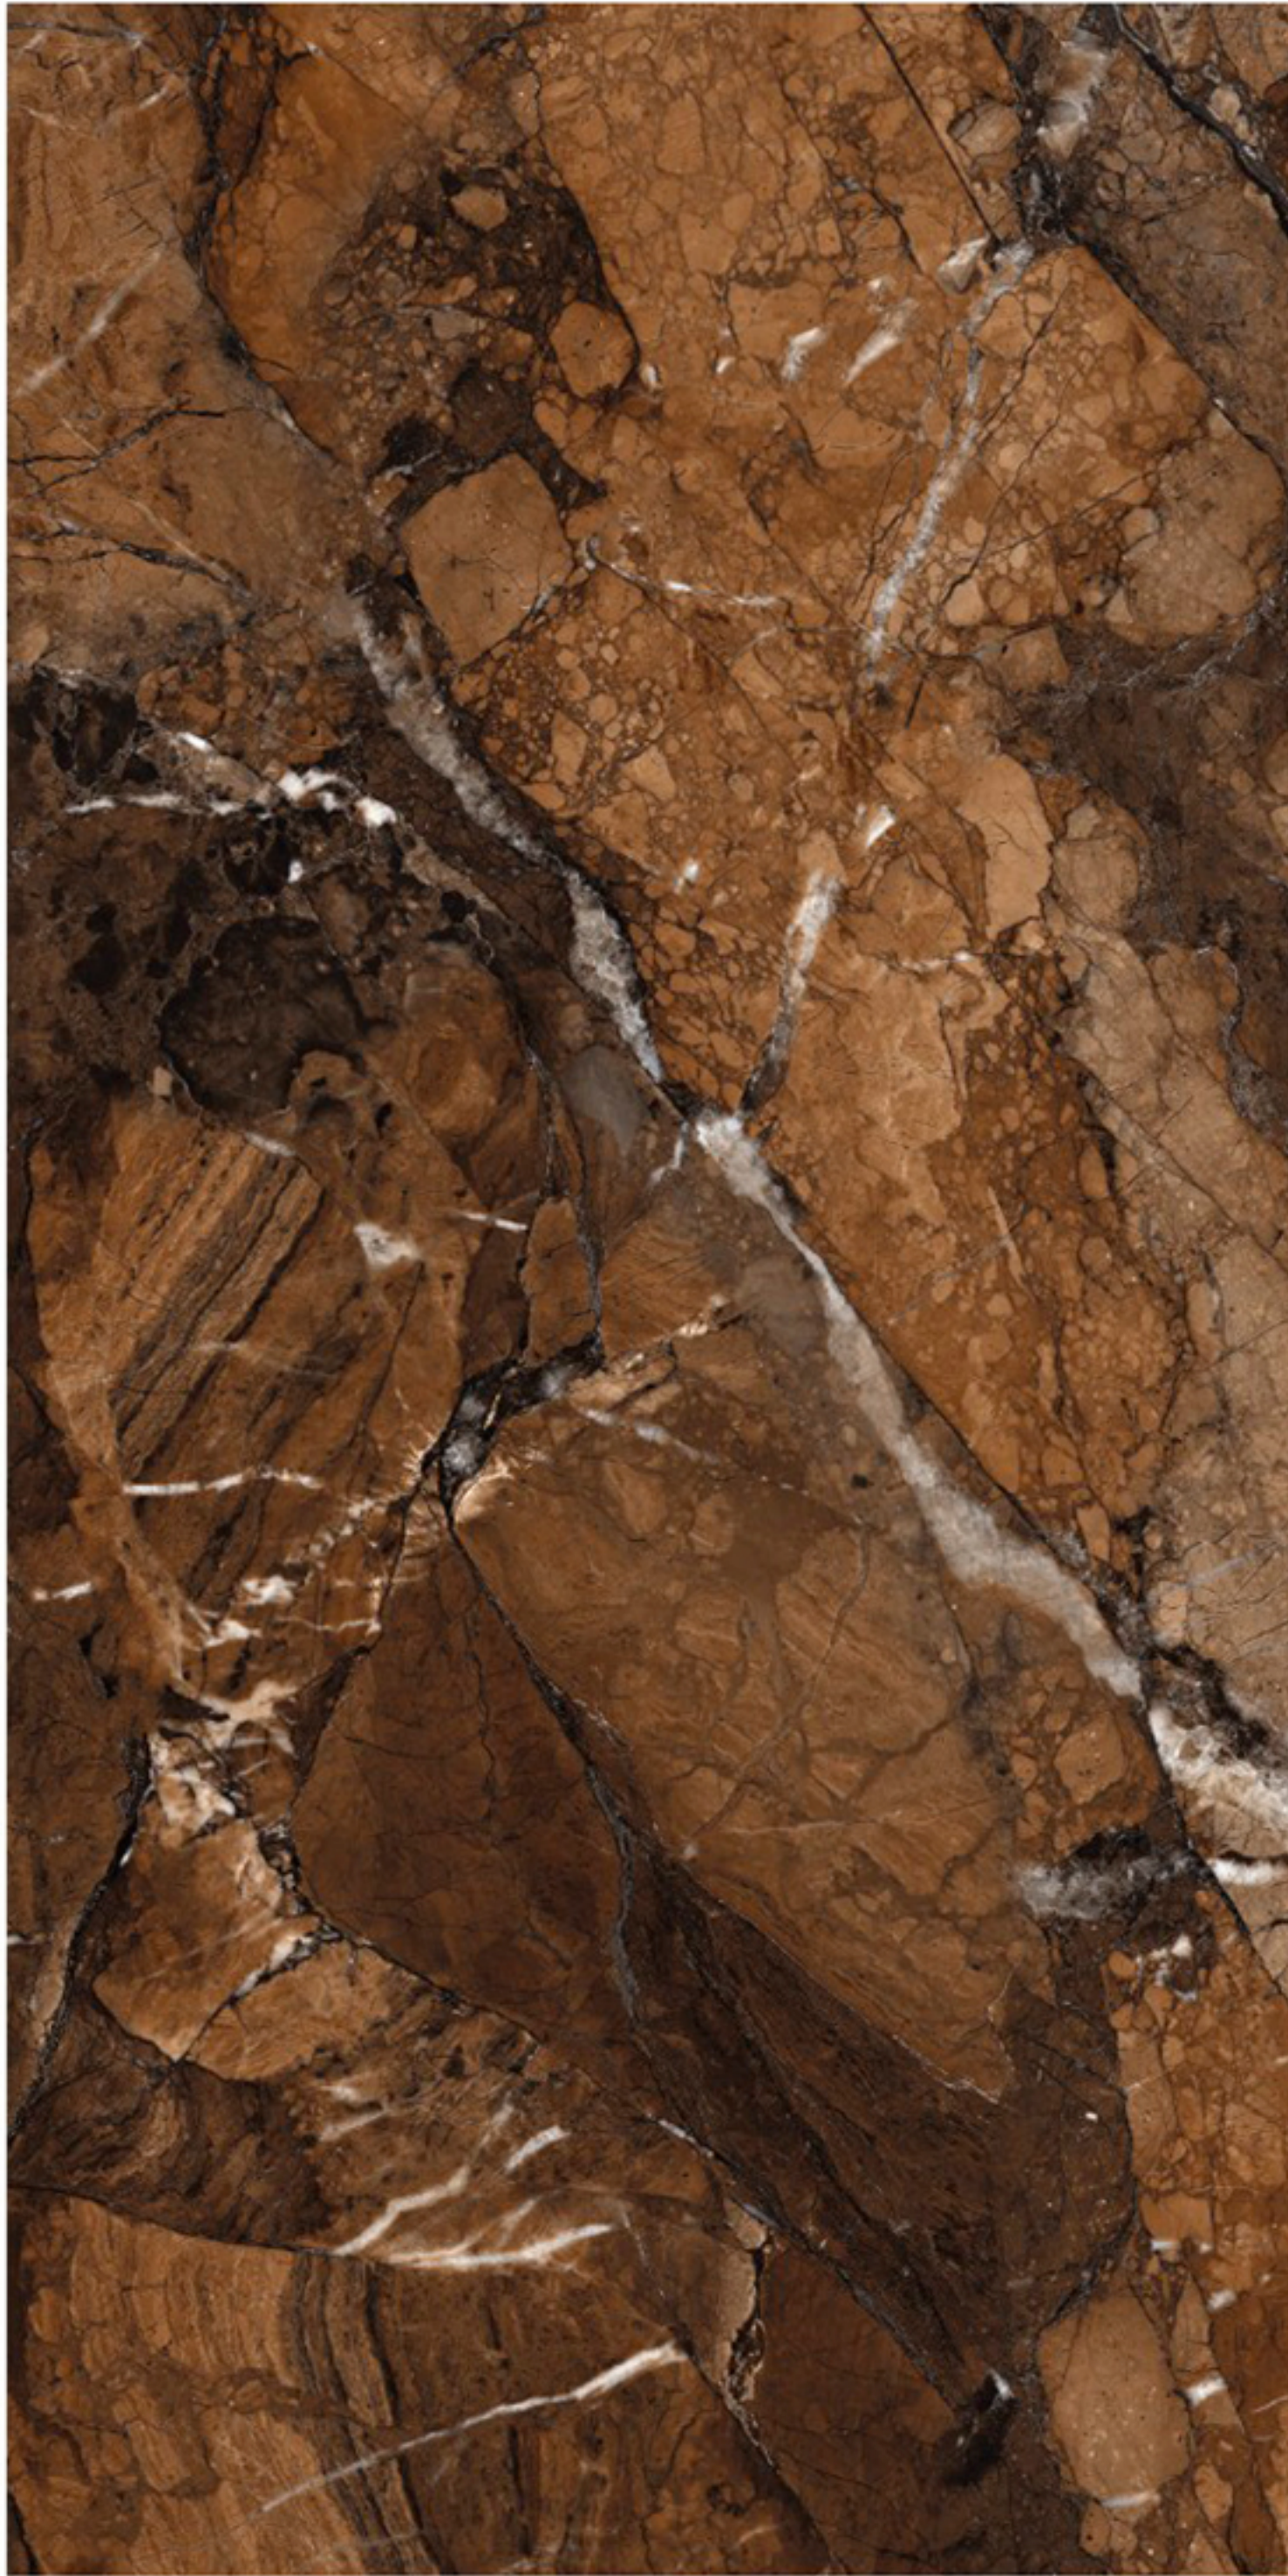

Thickness :
9mm

High Gloss
SERIES _____

WILD CANVA YELLOW

Size :
600x1200mm

Random

Texture:
Seamless

Thickness :
9mm

High Gloss
SERIES _____