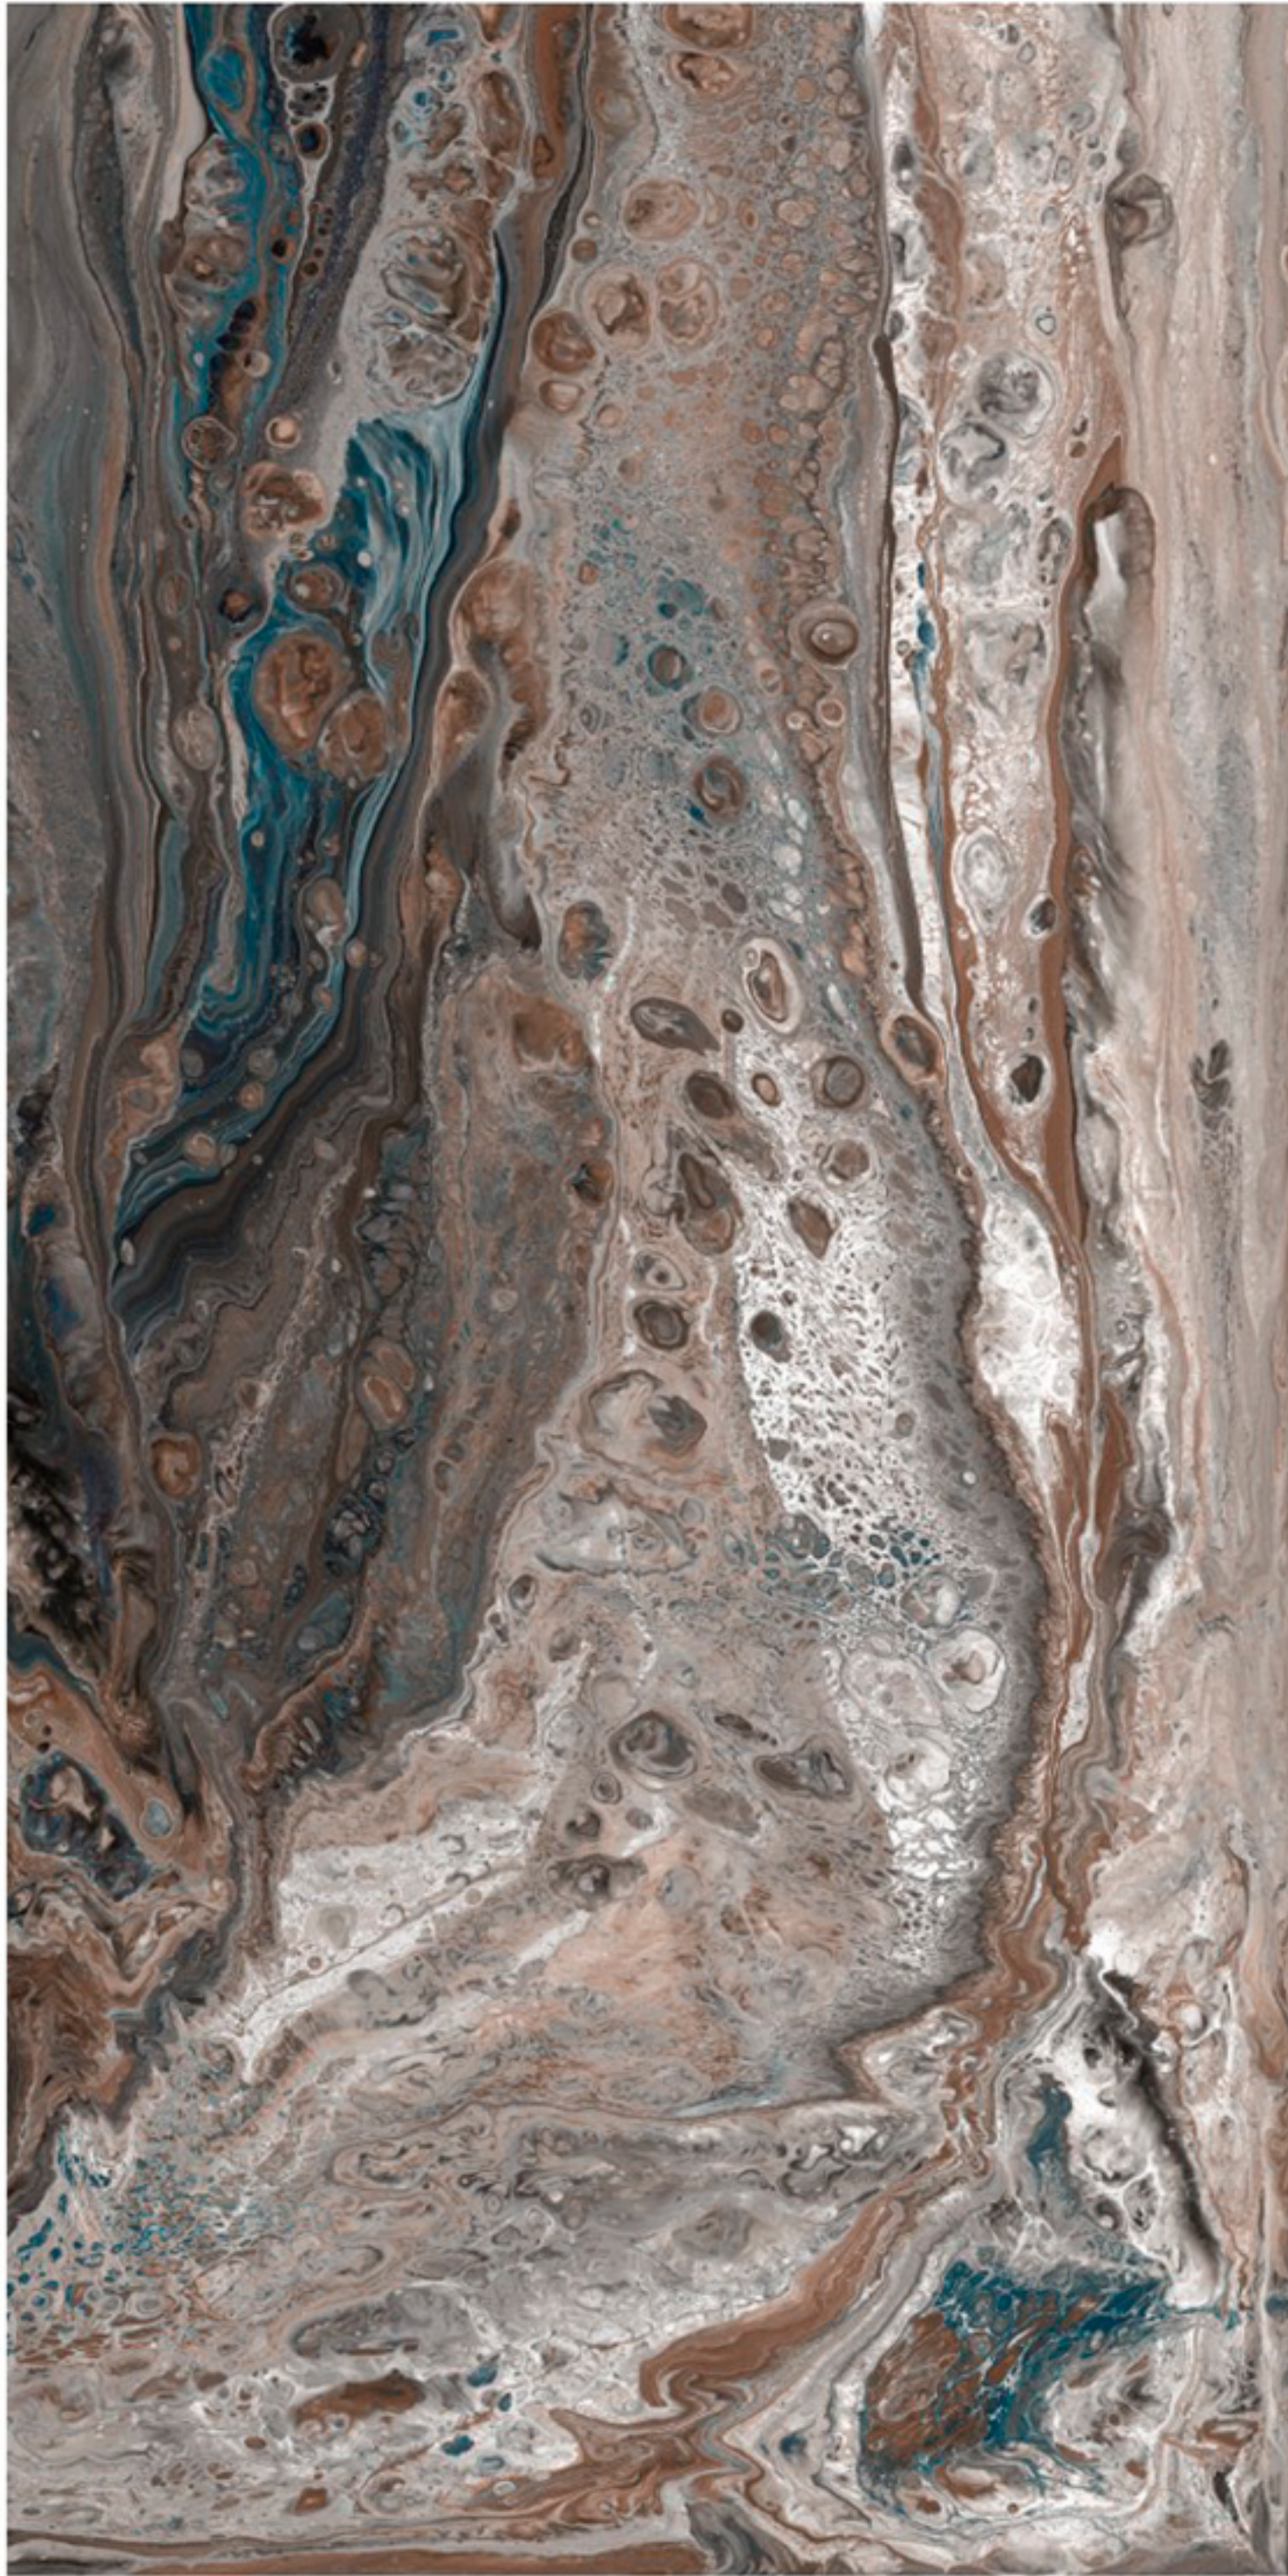

ALLEN GREEN

Size :
600x1200mm

Random