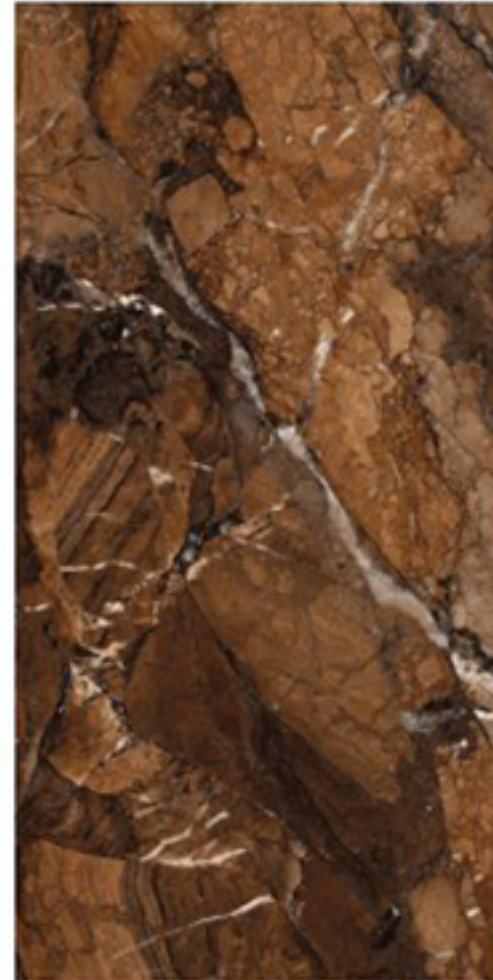

Thickness :
9mm

High Gloss
SERIES