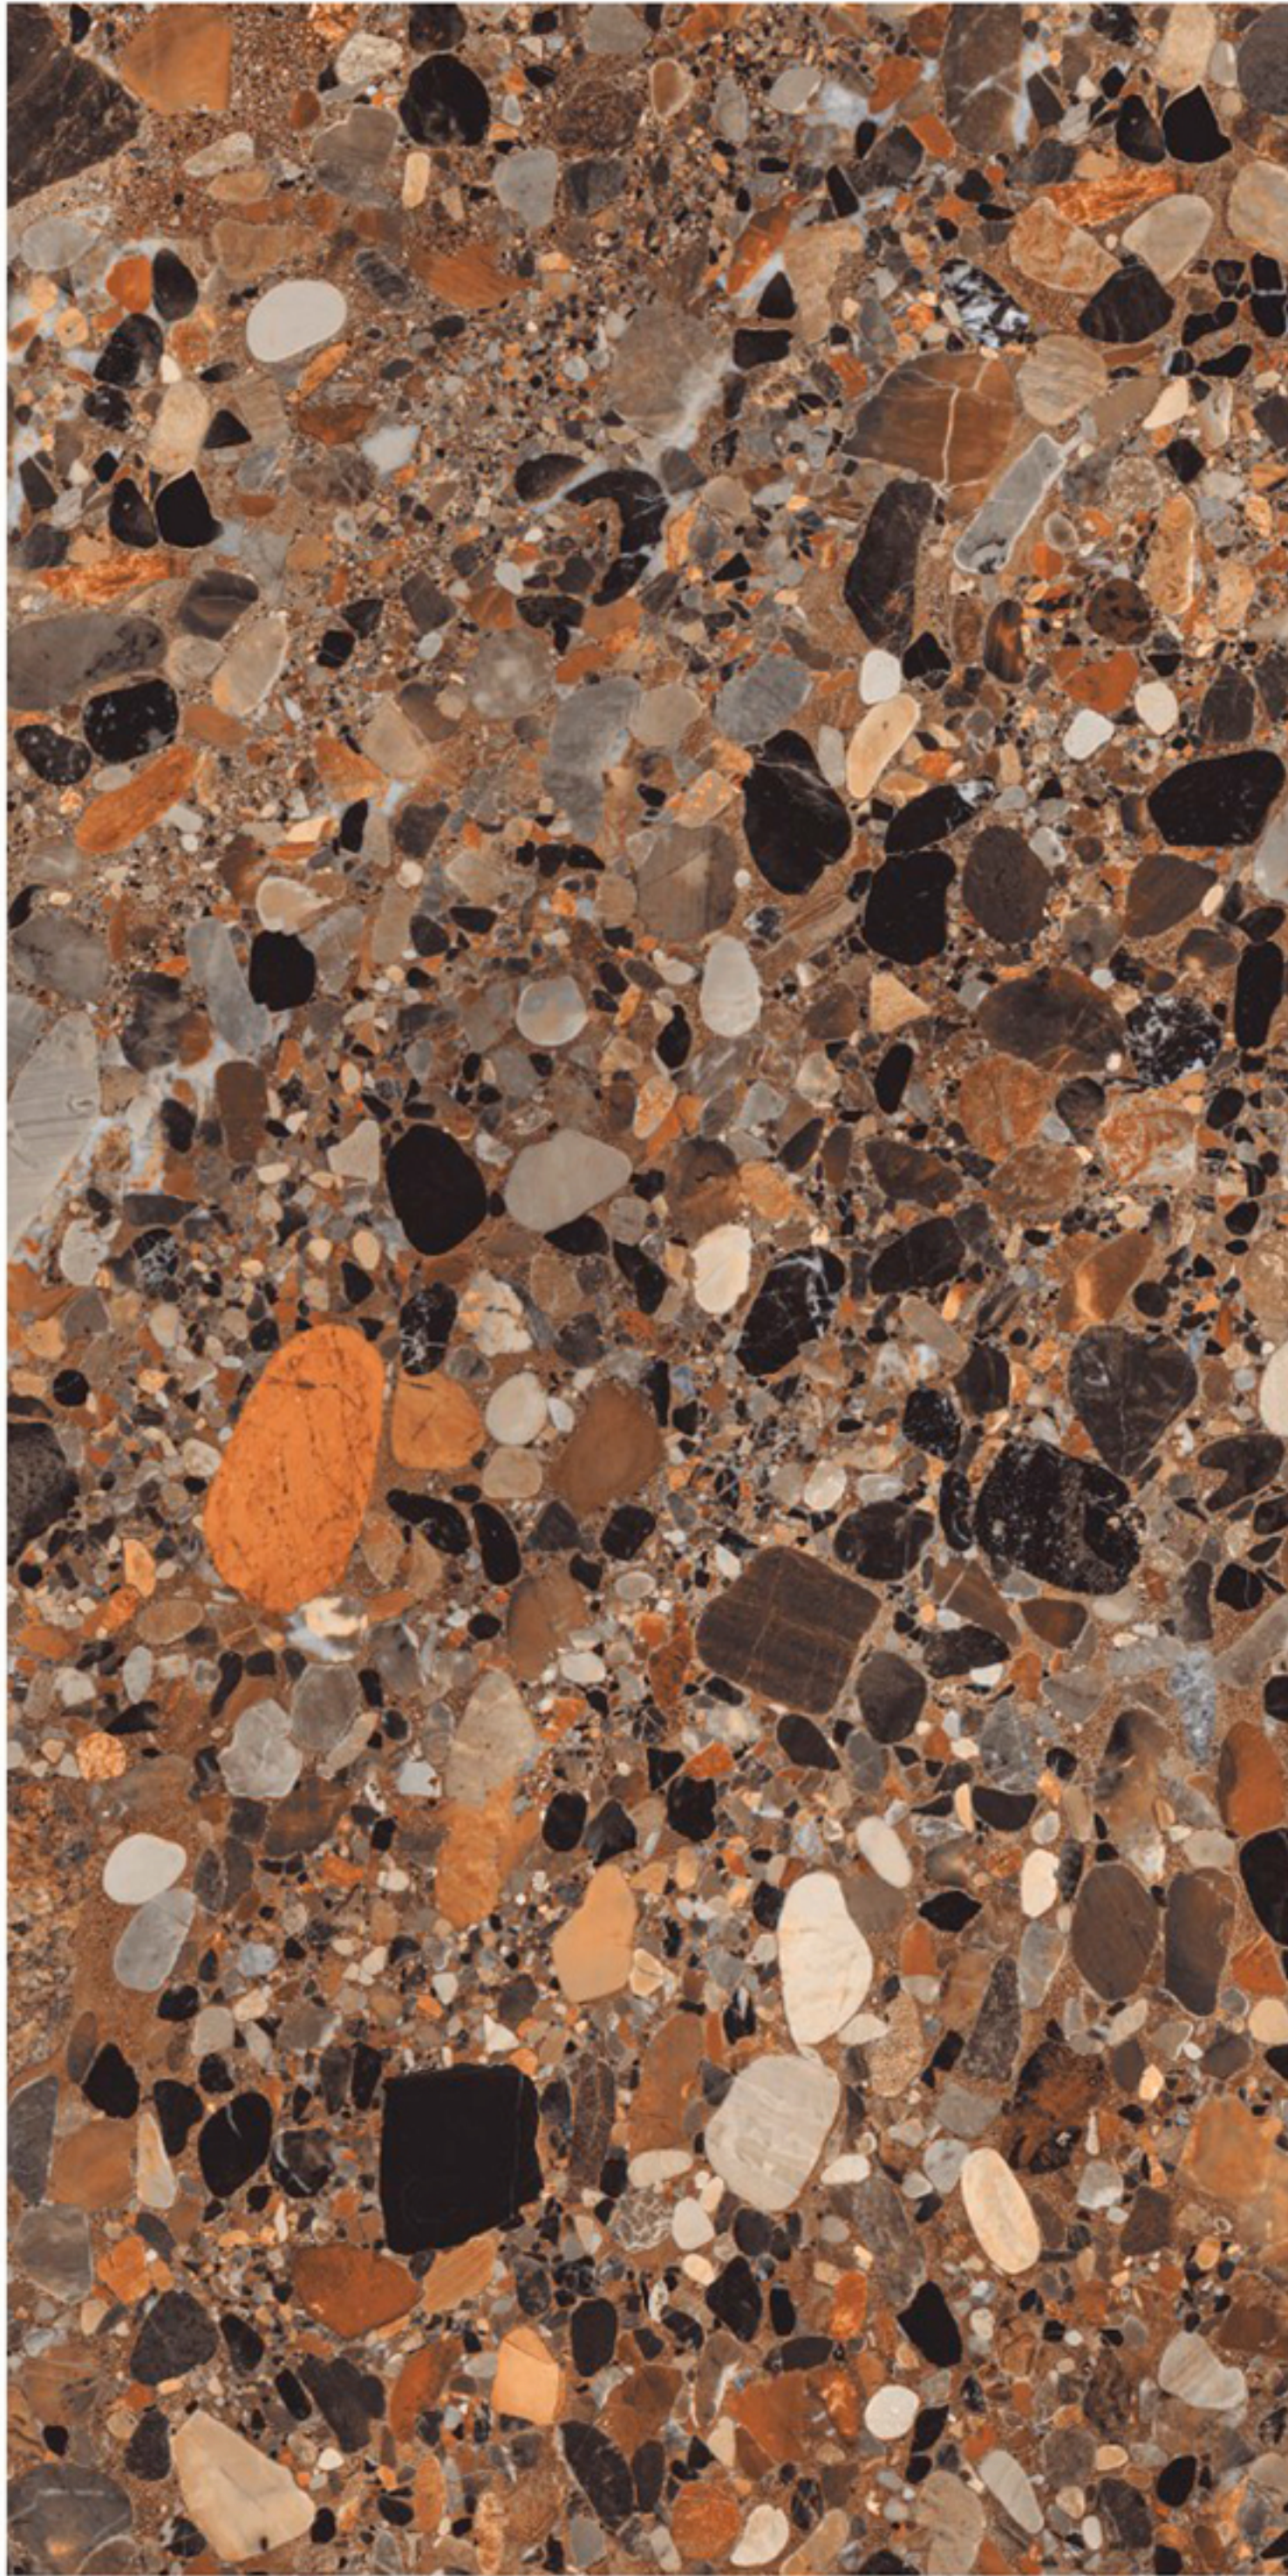

ROYAL STONE NATURAL

Size :
600x1200mm

Random