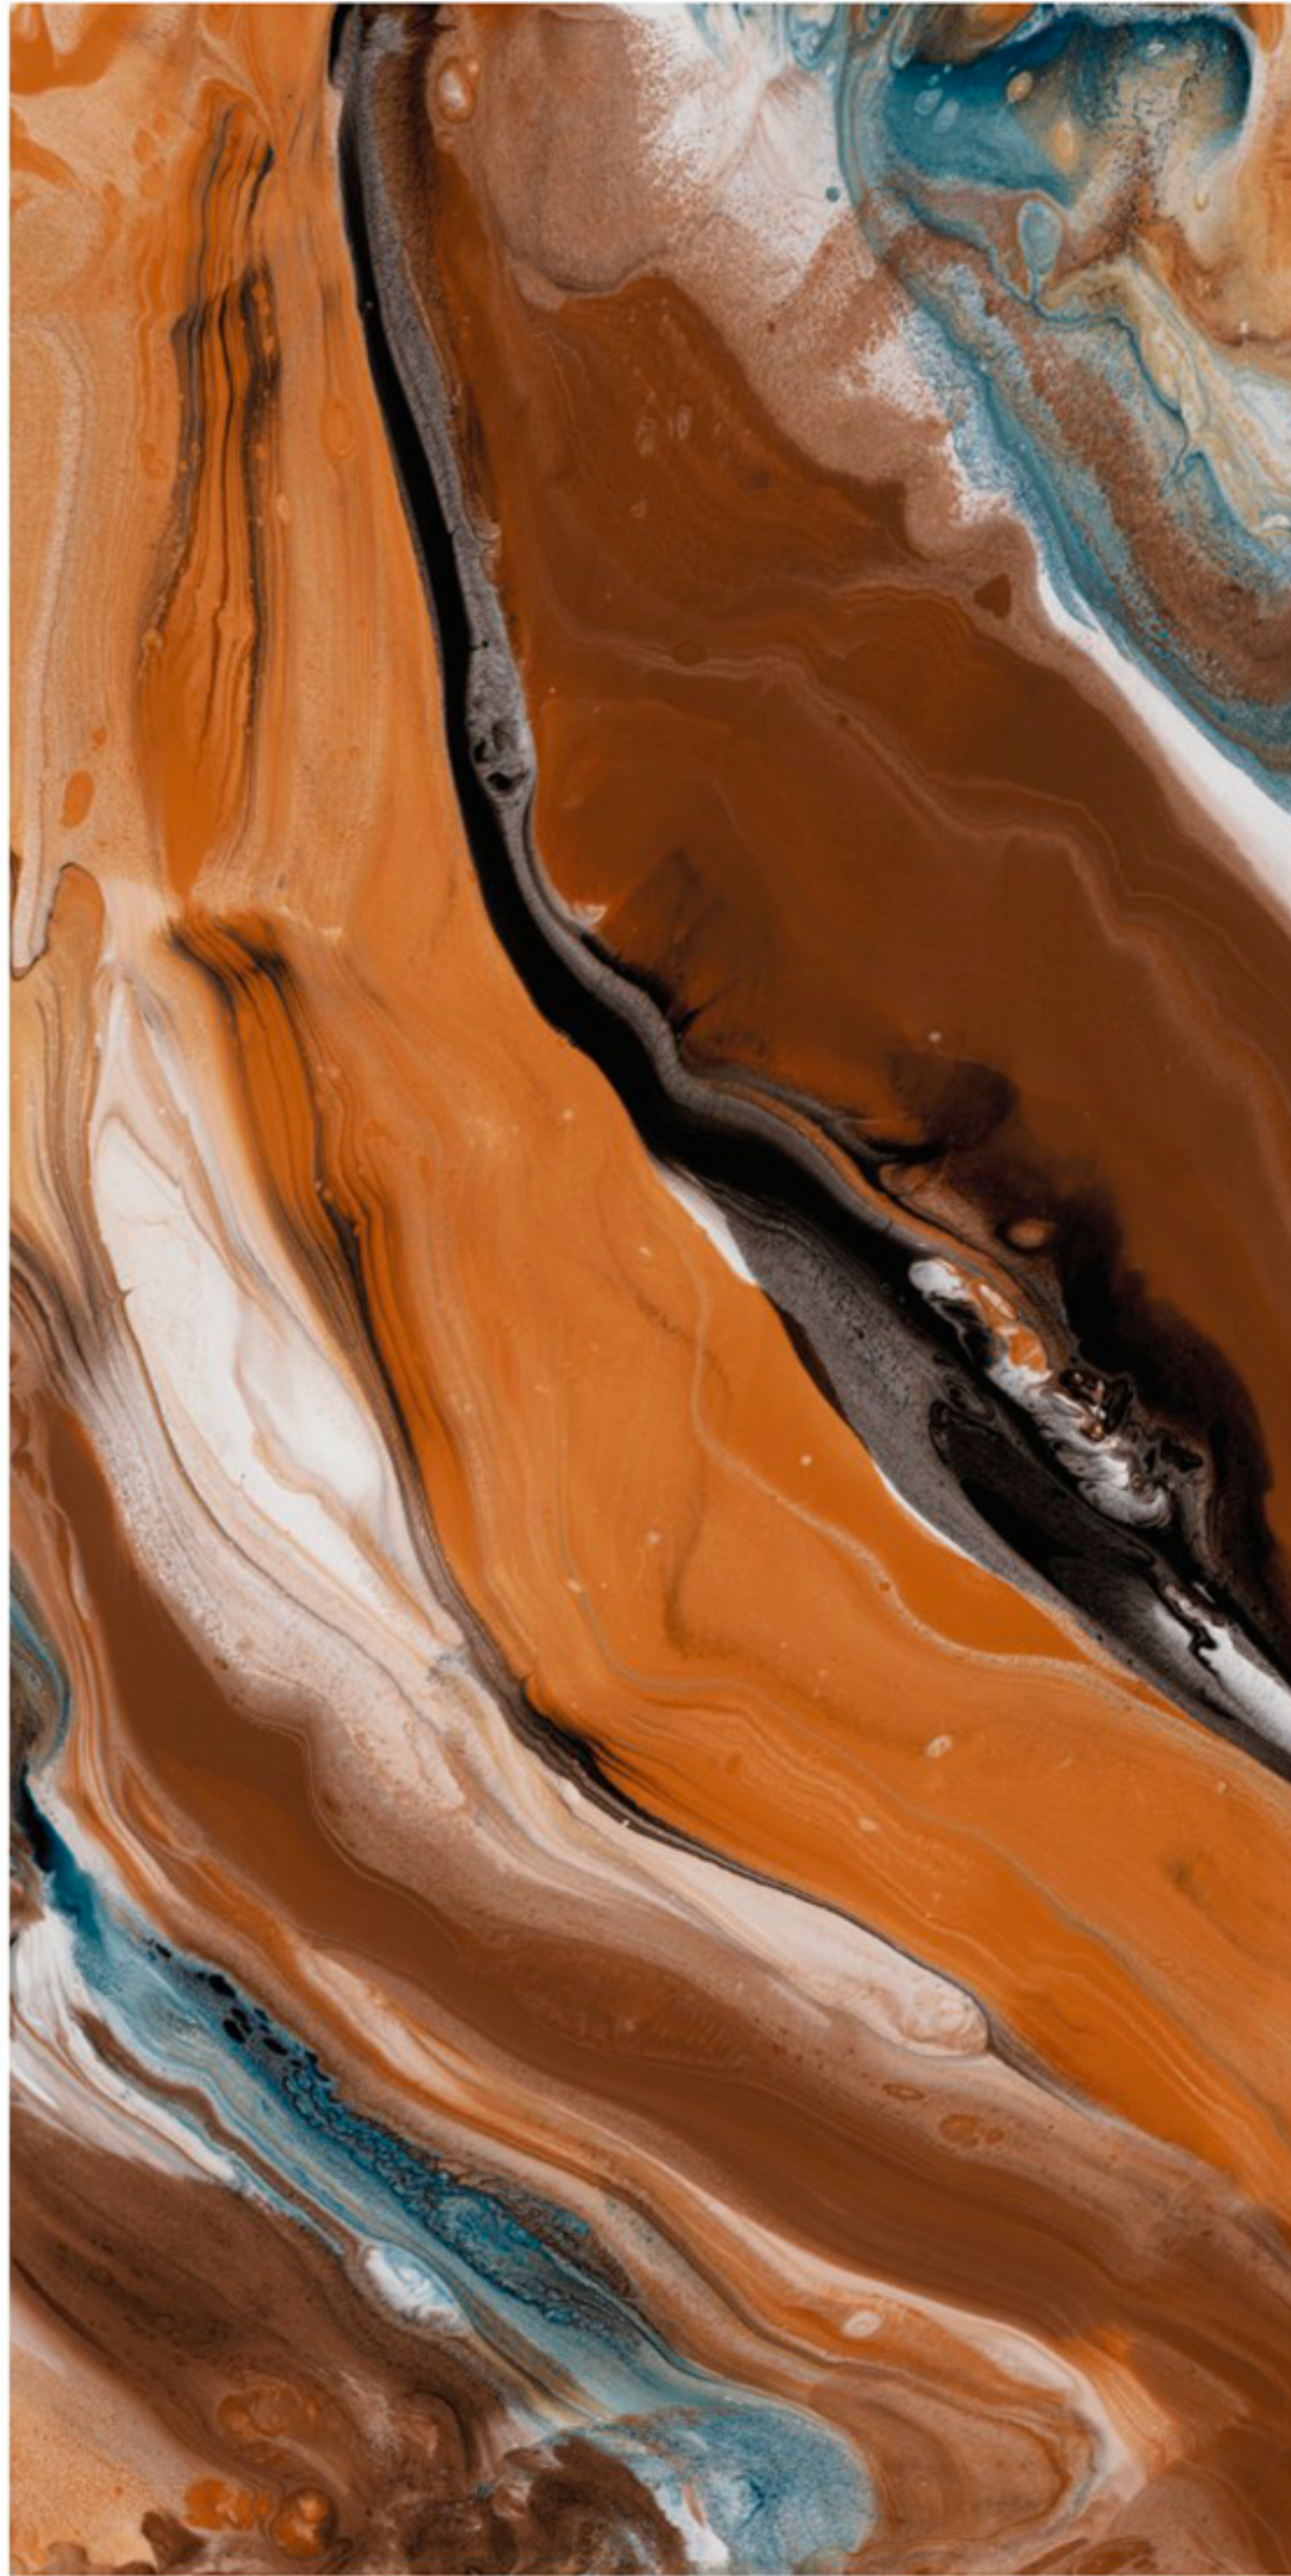

PEBBLE MULTY

Size :
600x1200mm

Random