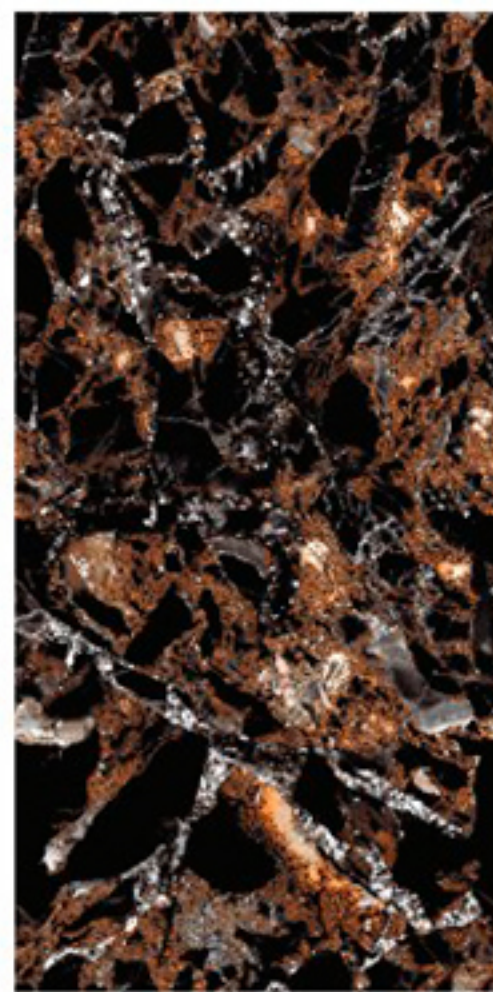

Texture:
Seamless

Thickness :
9mm

High Gloss
SERIES _____

MARTIN FALCON

Size :
600x1200mm

Random

Thickness :
9mm

High Gloss
SERIES