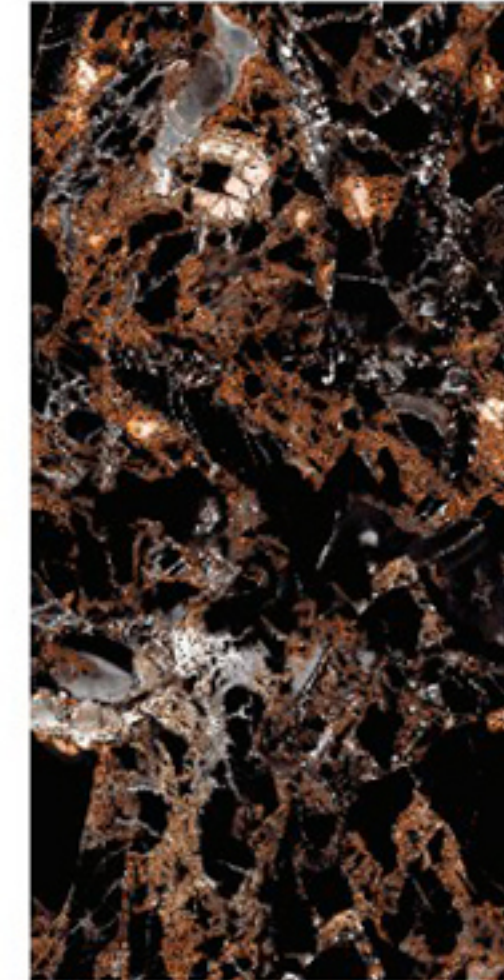

Texture:
Seamless

Thickness :
9mm

High Gloss
SERIES _____

MARTIN FALCON

Size :
600x1200mm

Random

Thickness :
9mm

High Gloss
SERIES