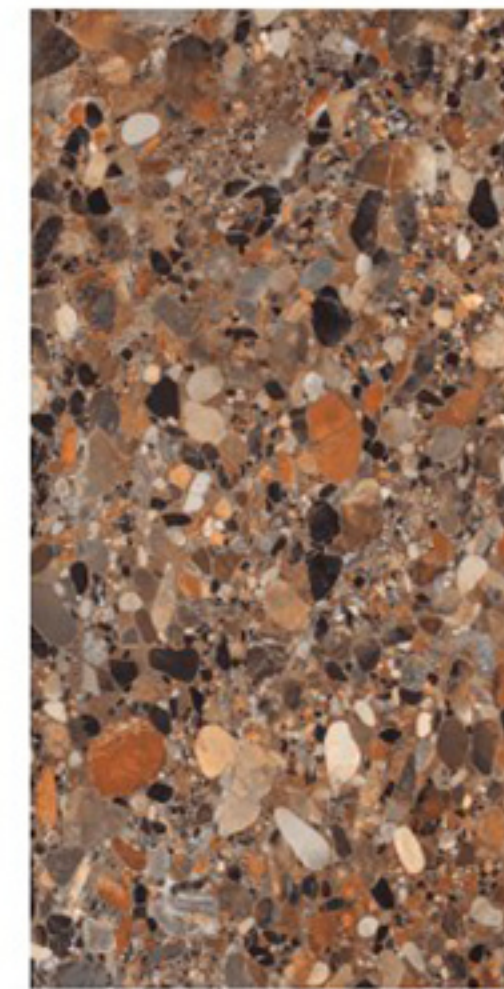

Thickness :
9mm

High Gloss
SERIES _____