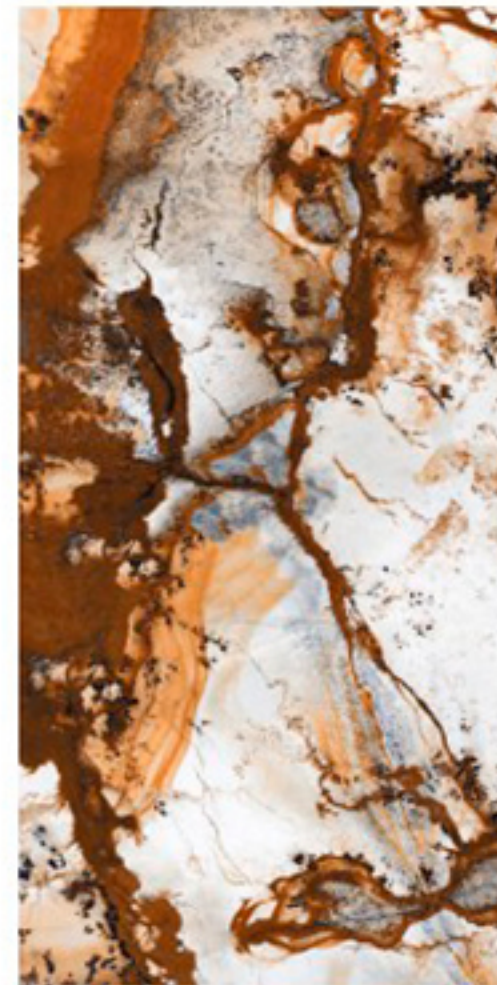

Thickness :
9mm

High Gloss
SERIES