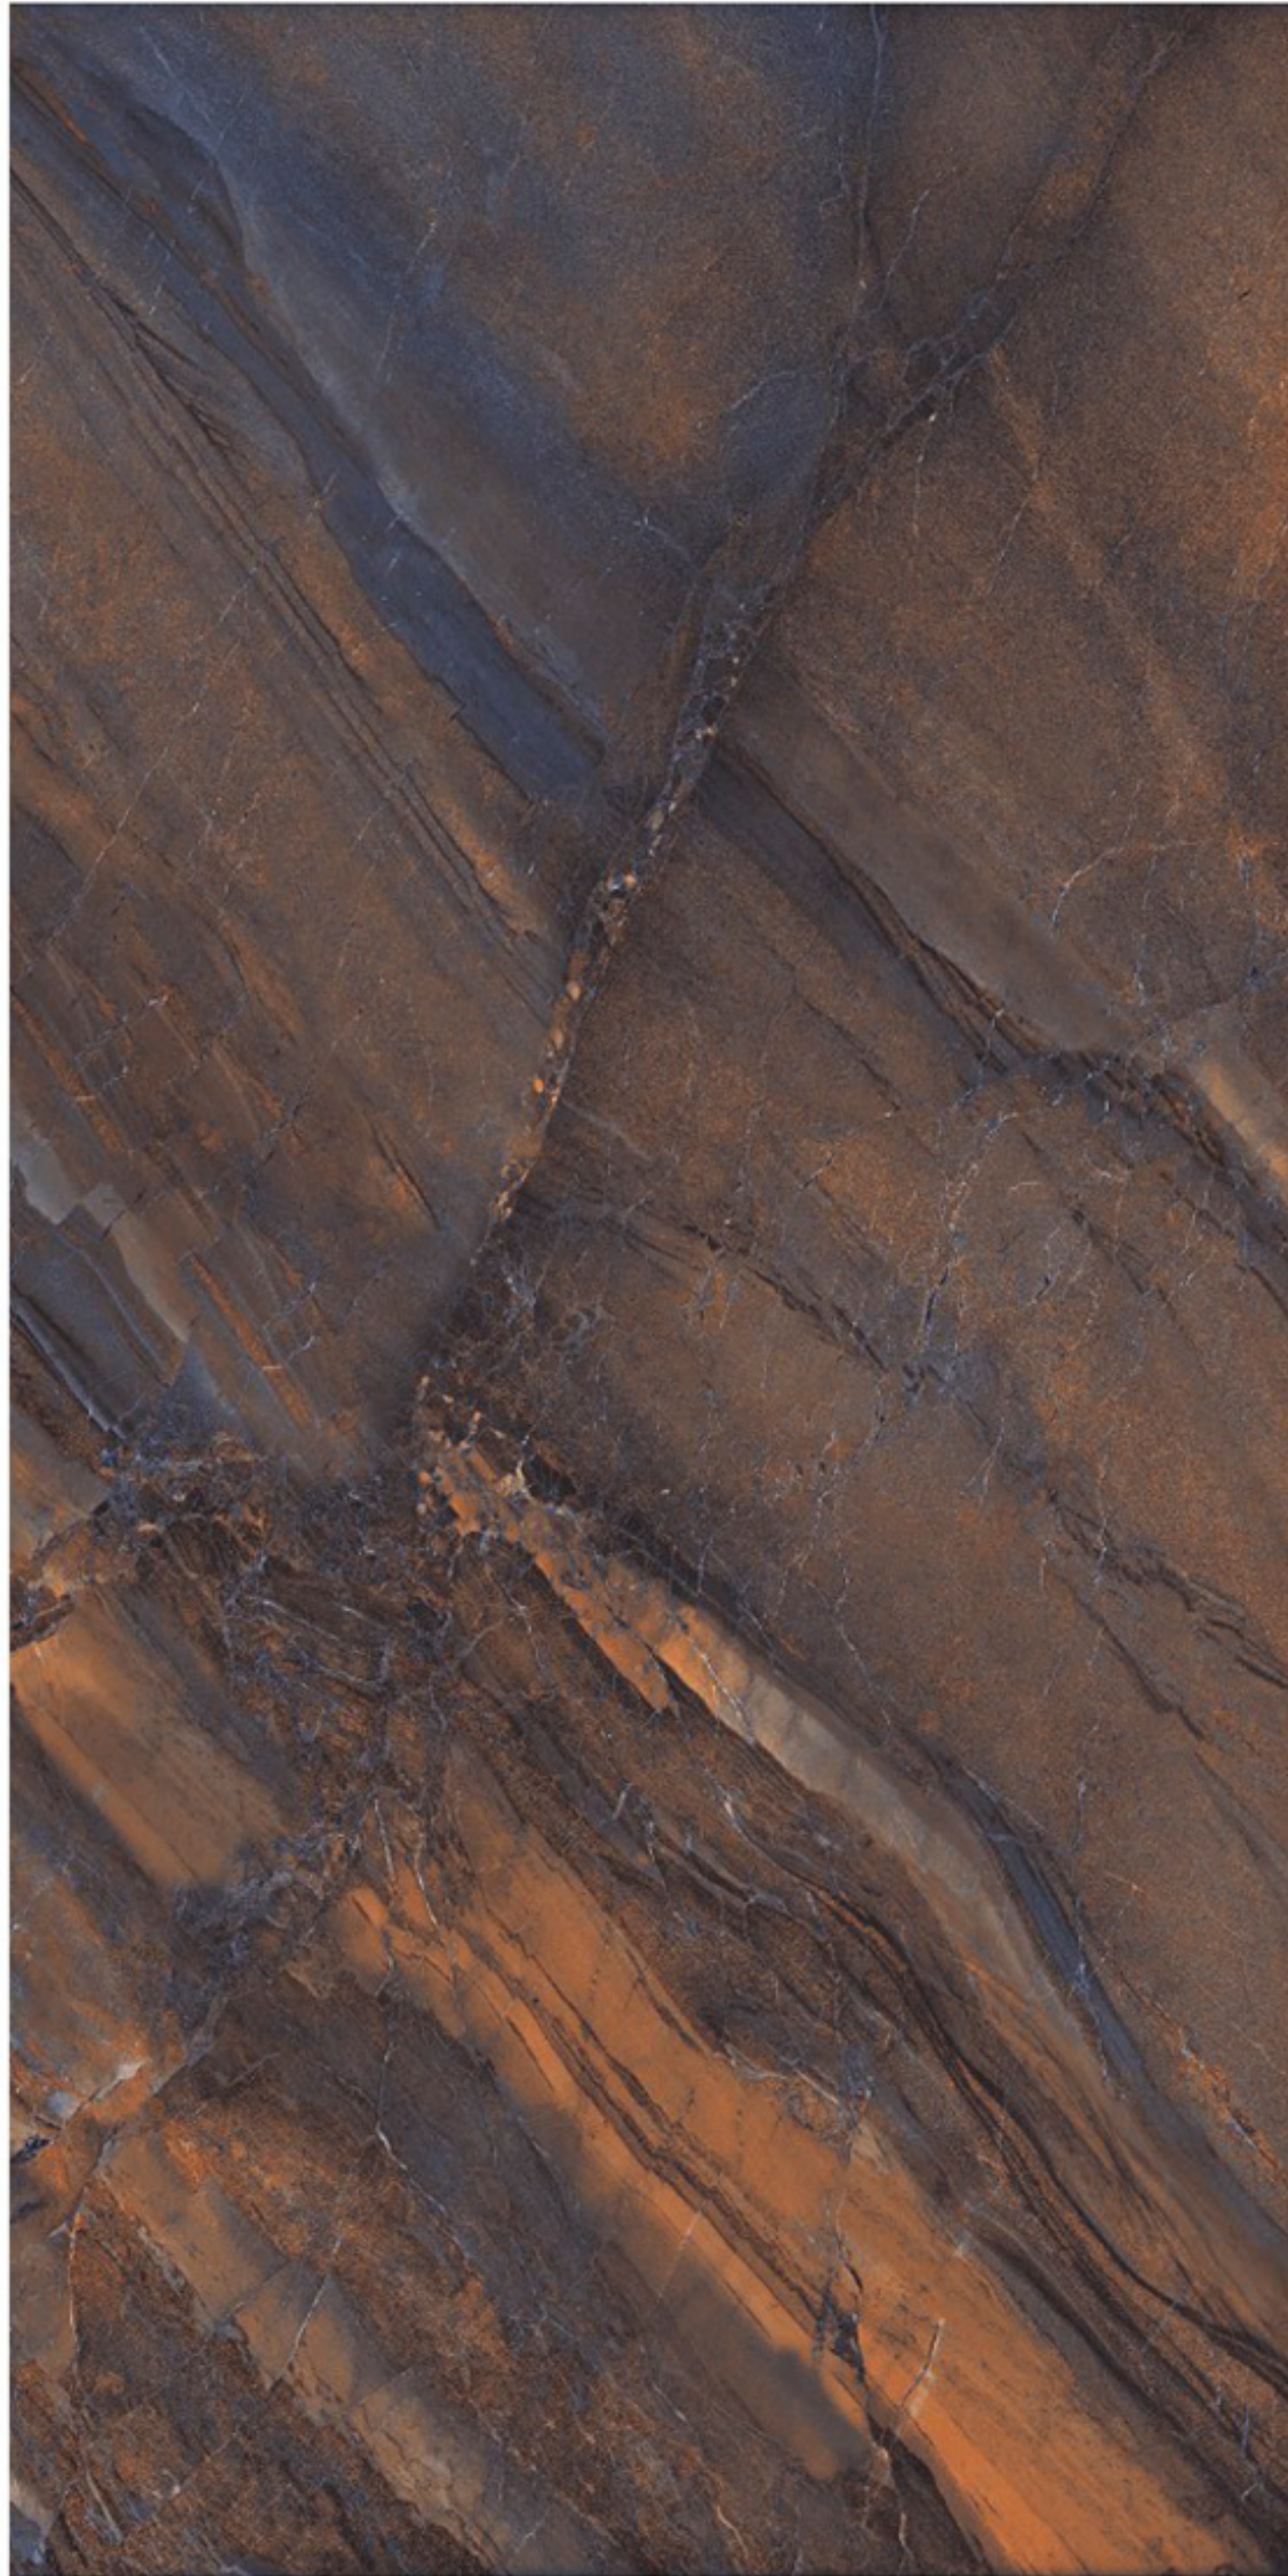

High Gloss
SERIES _____

ROYAL STONE NATURAL

Size :
600x1200mm

Random

Thickness :
9mm

High Gloss
SERIES _____

ROYAL TECTONIC MULTY

Size :
600x1200mm