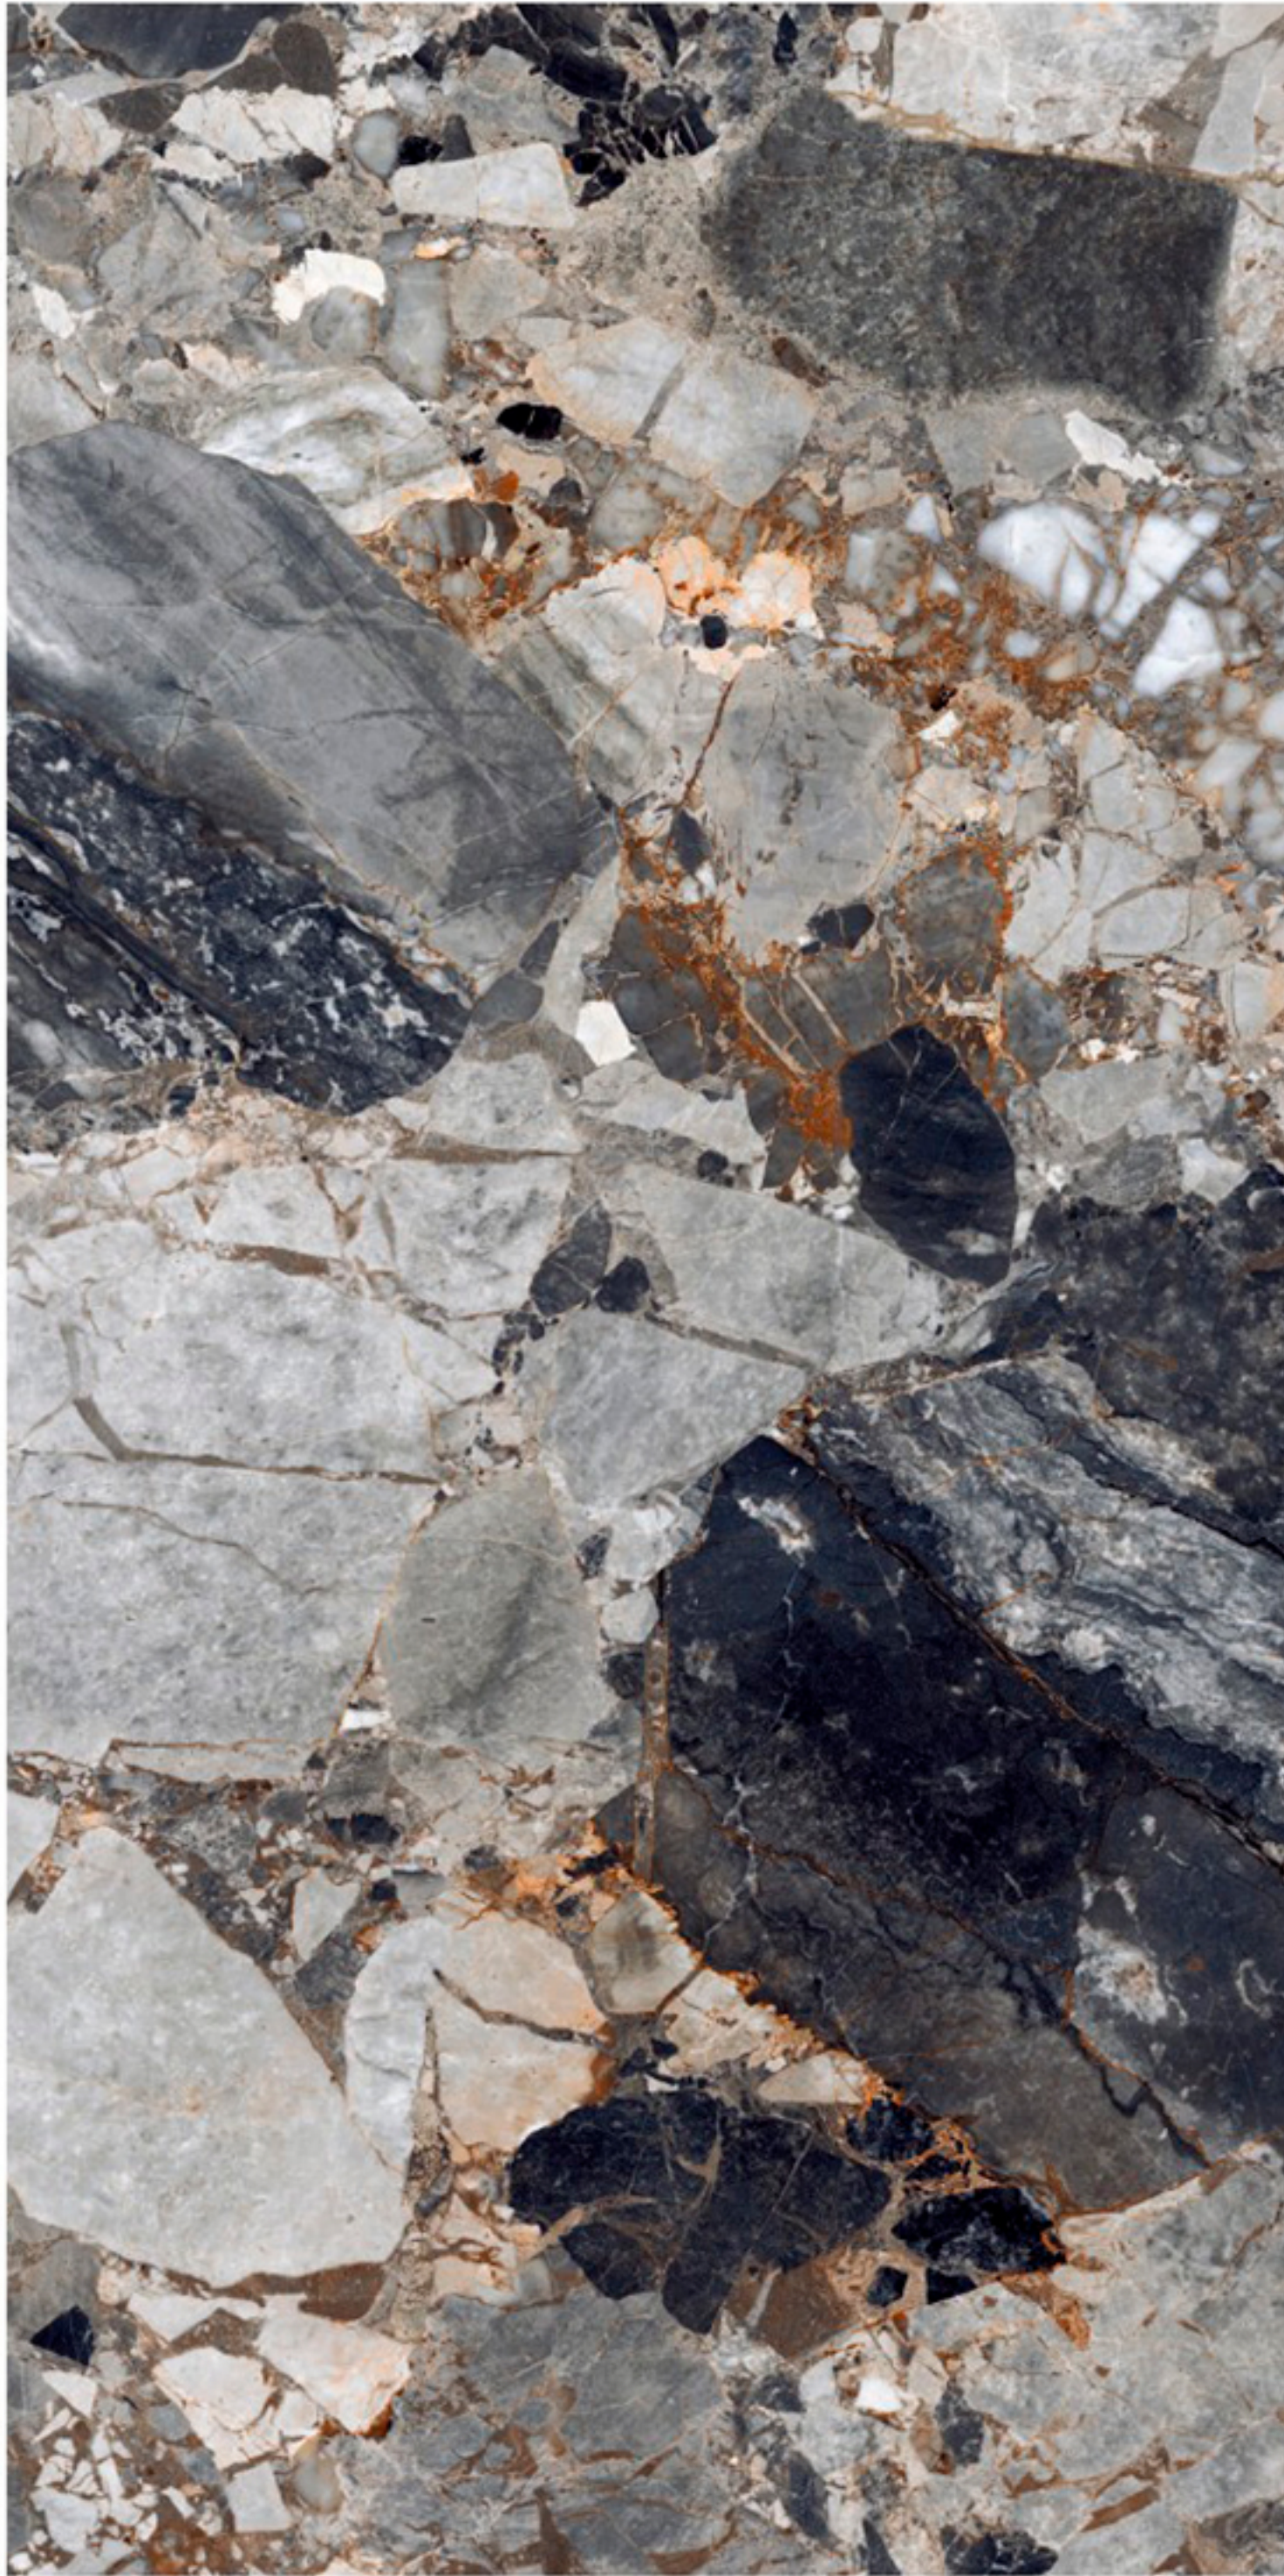

MOUNT BLACK

Size :
600x1200mm

Random