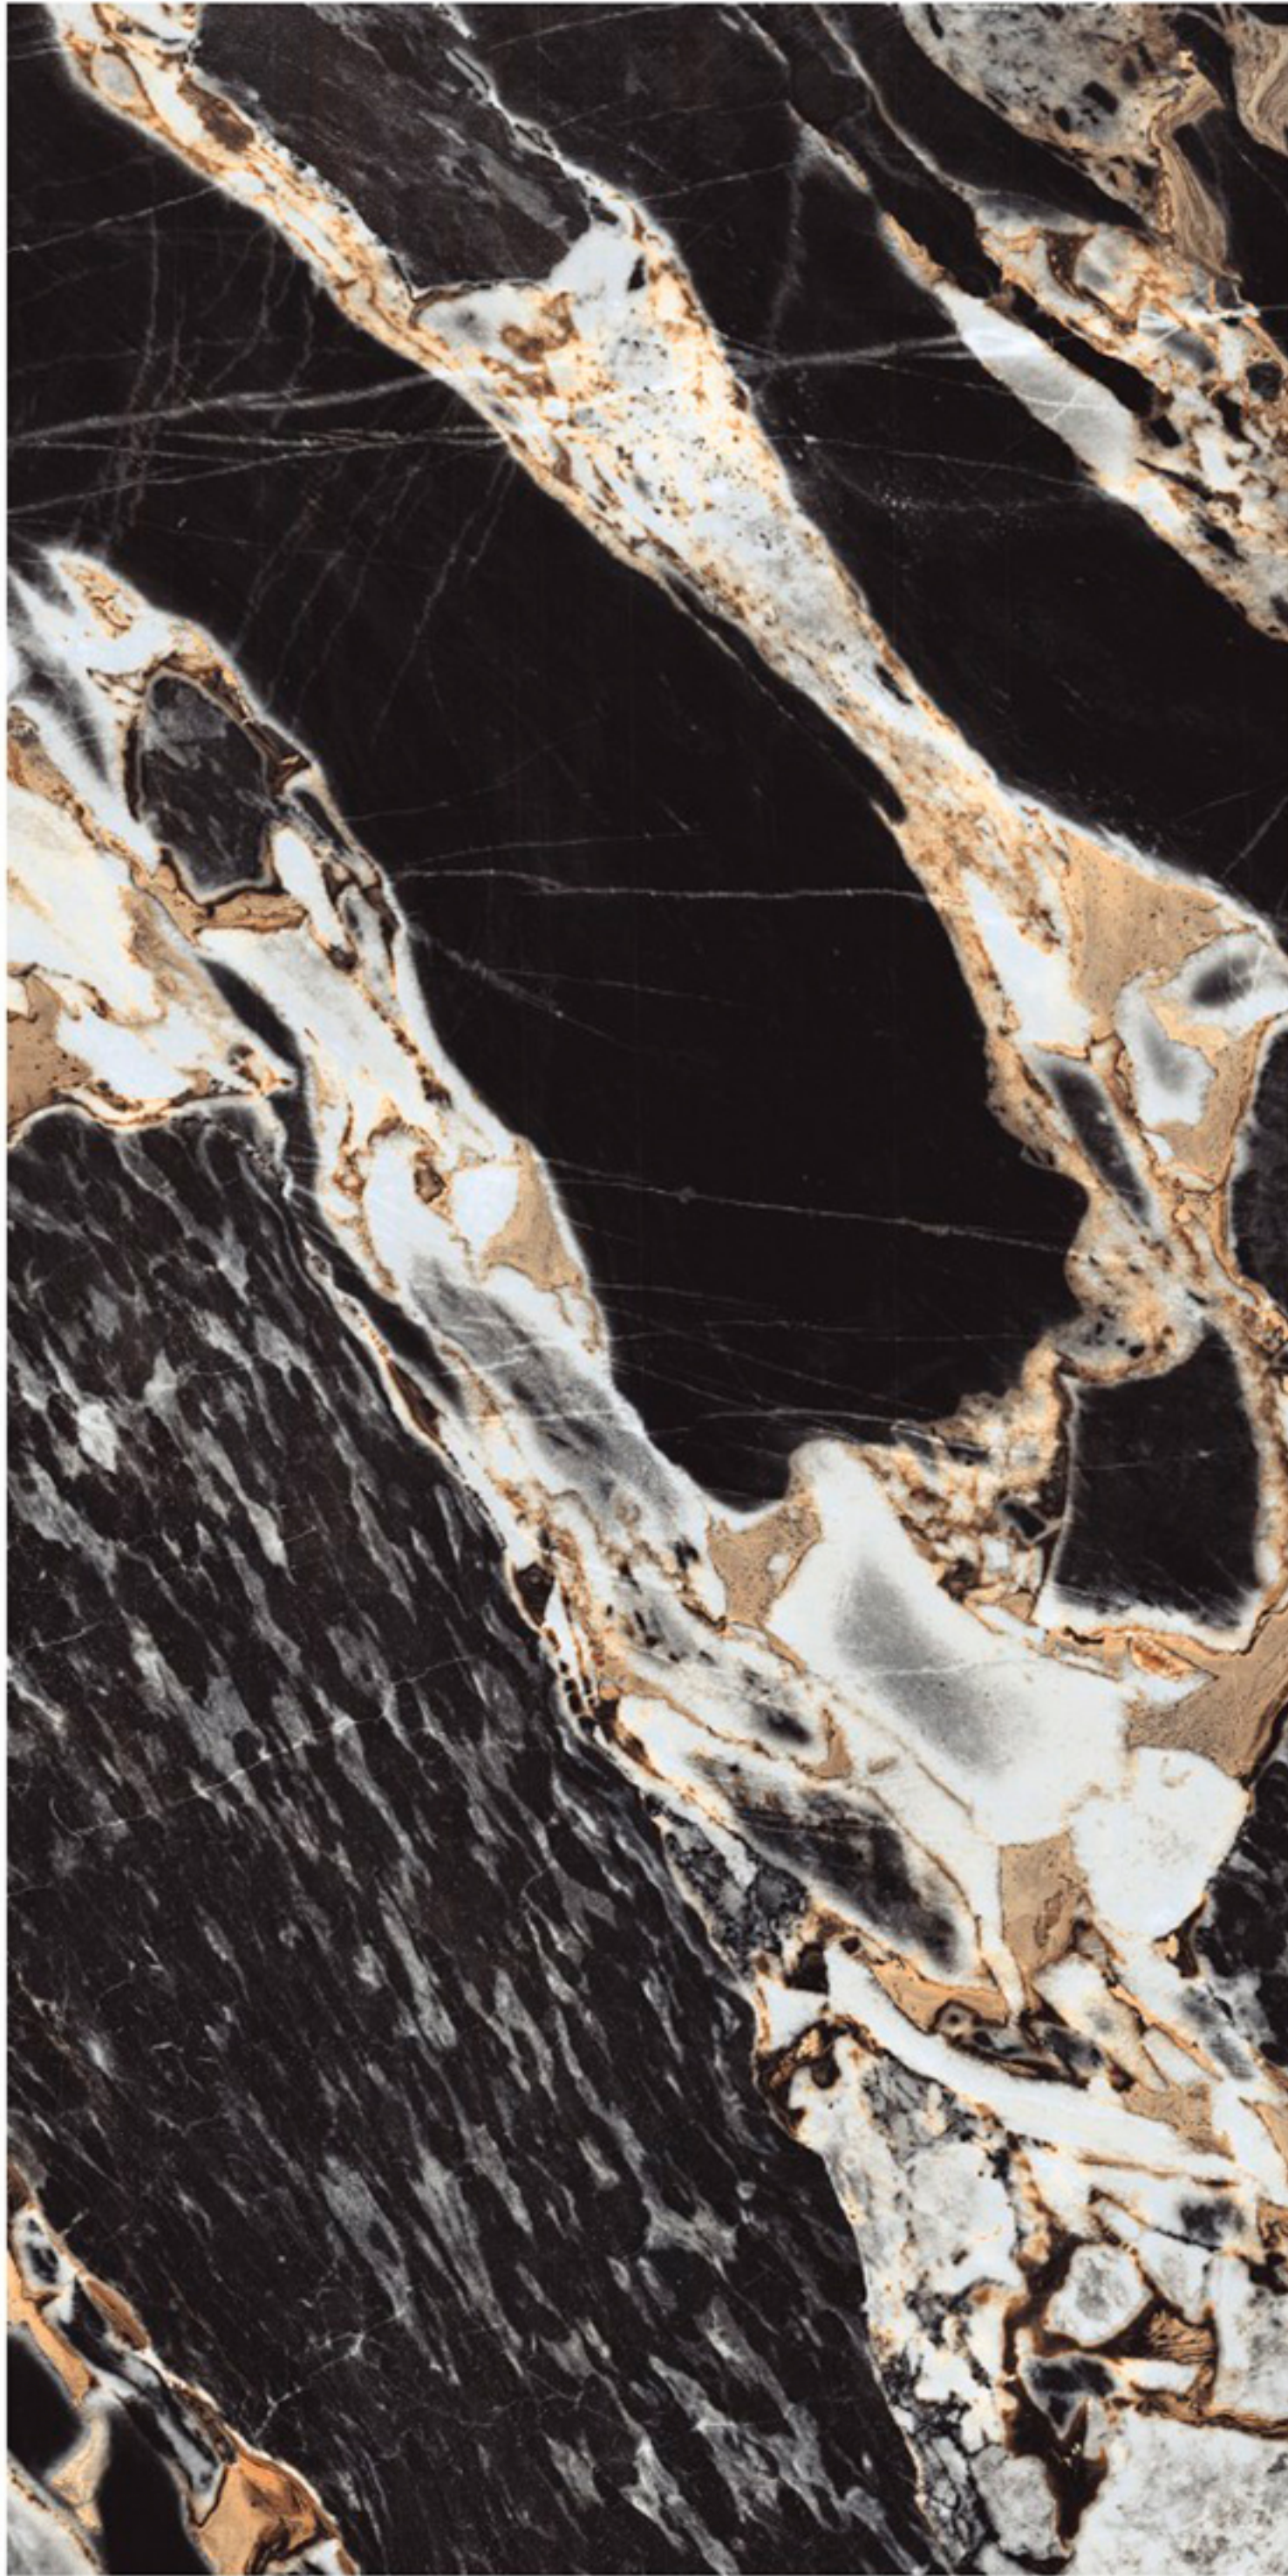

SIERA CHARCOAL

Size :
600x1200mm

Random

Thickness :
9mm

High Gloss
SERIES

SPIRIT NATURAL

Size :
600x1200mm

Random