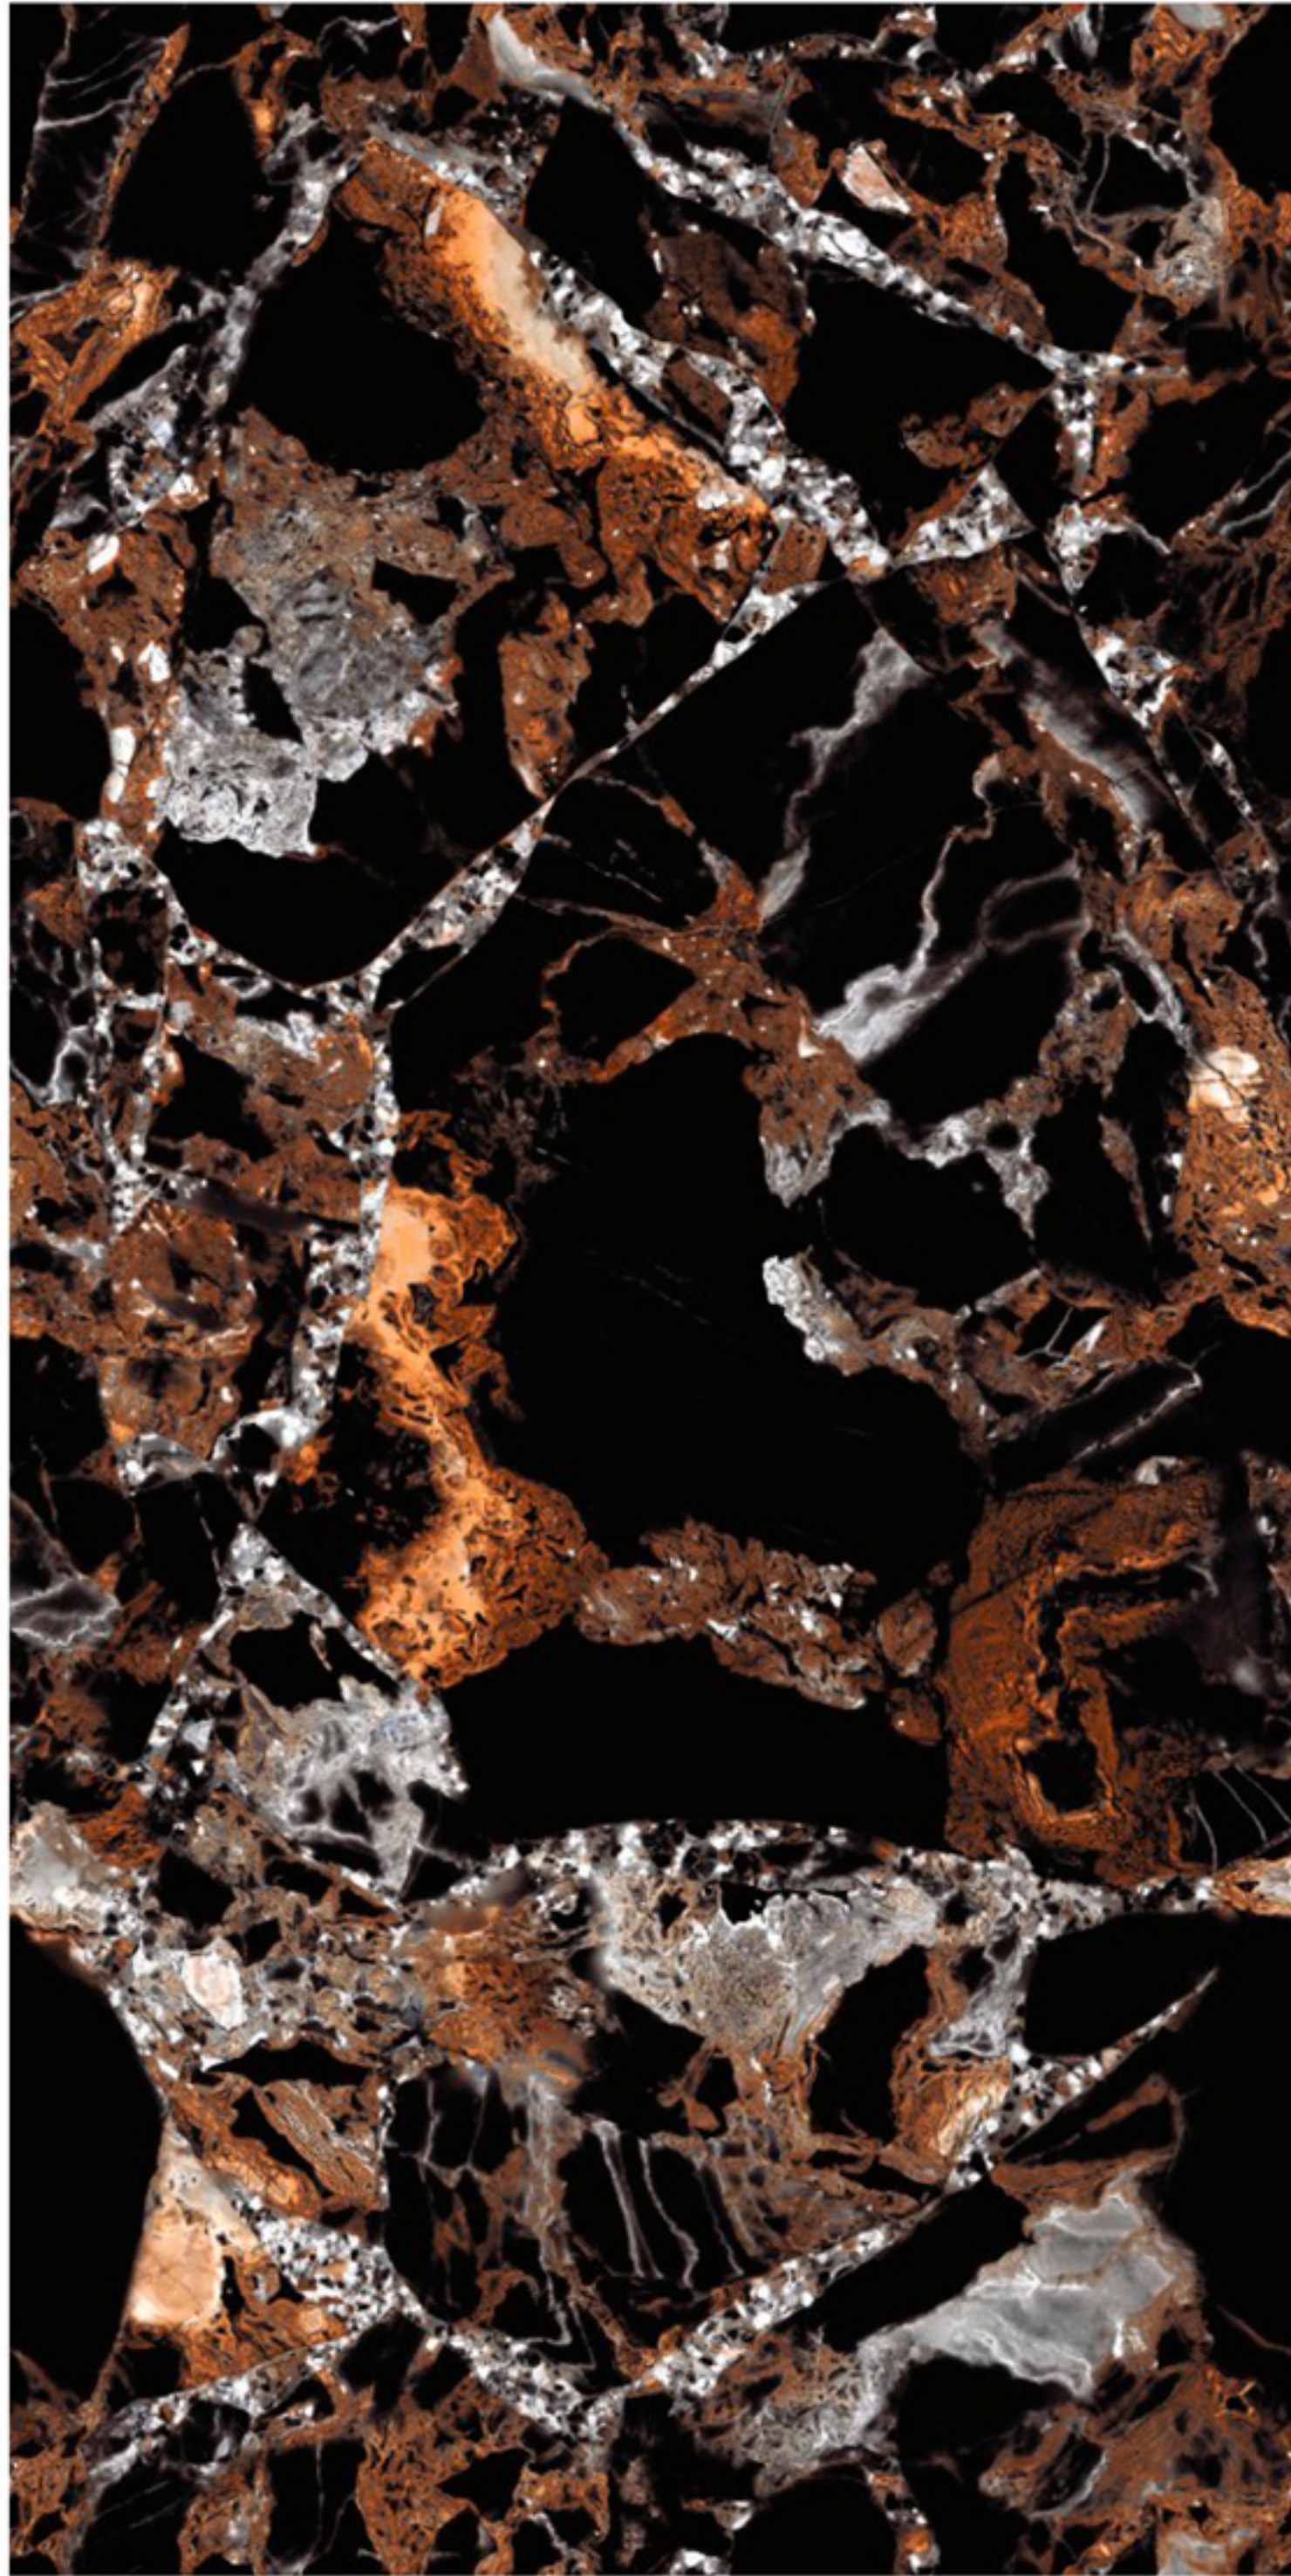

INVITA BROWN

Size :
600x1200mm

Random