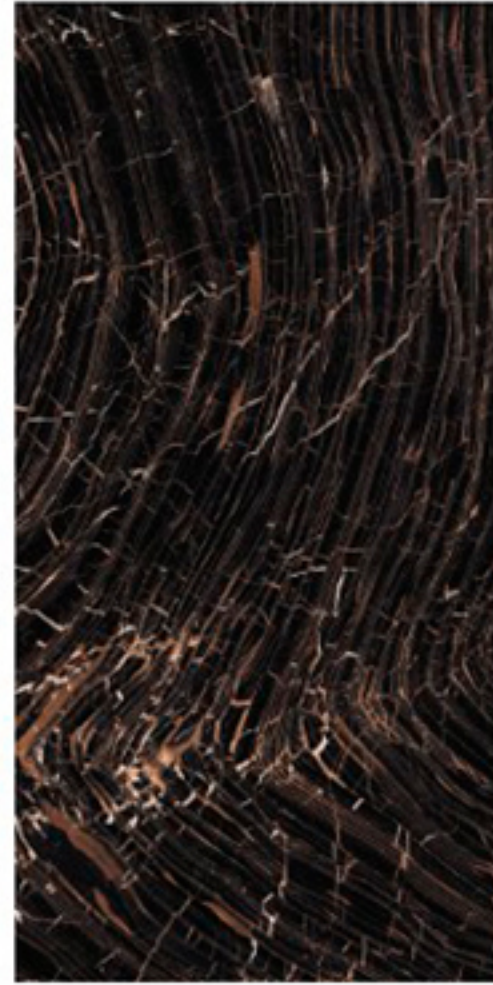

Random

Thickness :
9mm

High Gloss
SERIES

RUSSET WEAT

Size :
600x1200mm

Random

Thickness :
9mm

High Gloss
SERIES _____

SIERA CHARCOAL

Size :
600x1200mm

Random

Thickness :
9mm

High Gloss
SERIES

SPIRIT NATURAL

Size :
600x1200mm

Random