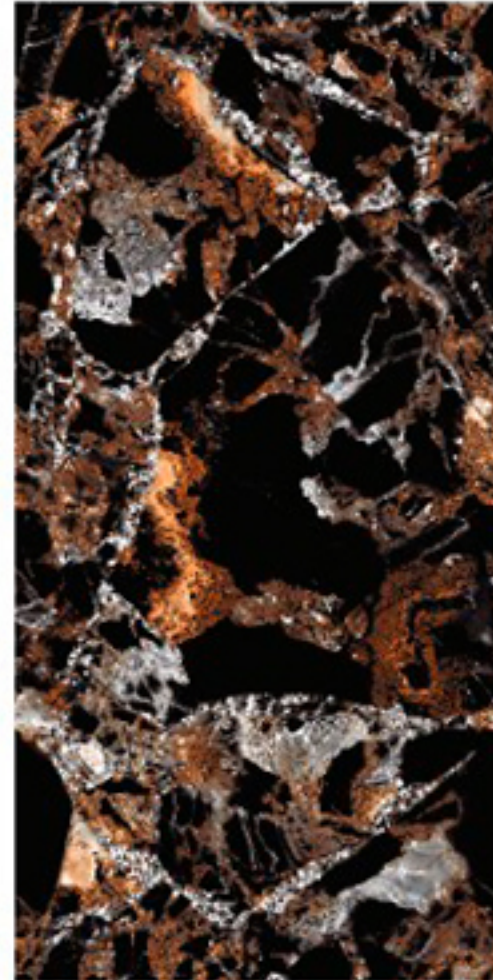

Texture:
Seamless

Thickness :
9mm

High Gloss
SERIES _____

MARTIN FALCON

Size :
600x1200mm

Random

Thickness :
9mm

High Gloss
SERIES