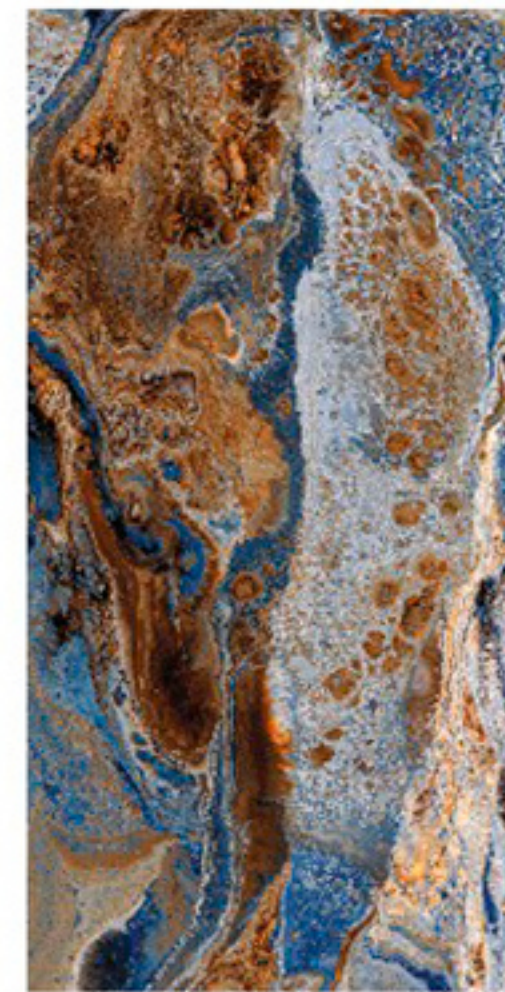

SPACES
PUBLIC

RAILWAY
STATIONS

BATHROOMS

KITCHENS

ALLEN BLUE

Size :
600x1200mm

Random

Thickness :
9mm