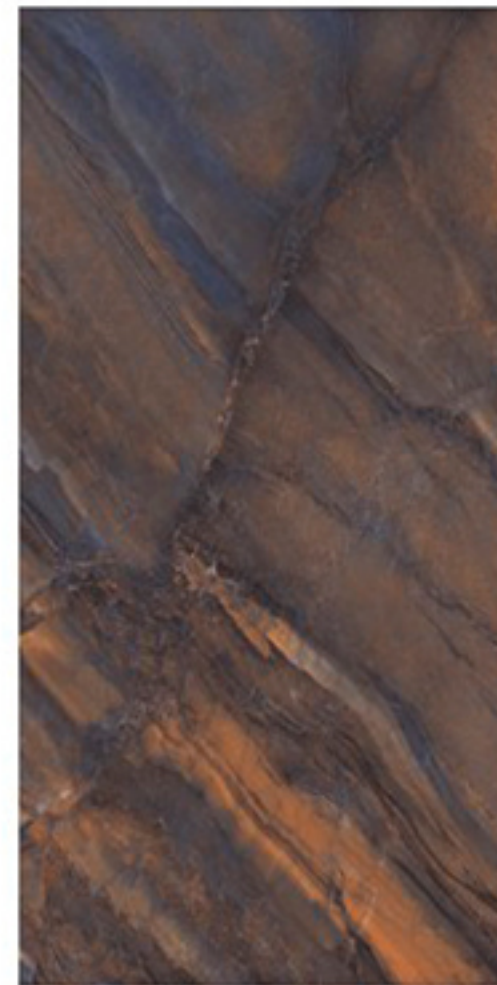

Random

Thickness :
9mm

High Gloss
SERIES

RUSSET WEAT

Size :
600x1200mm

Random

Thickness :
9mm

High Gloss
SERIES _____