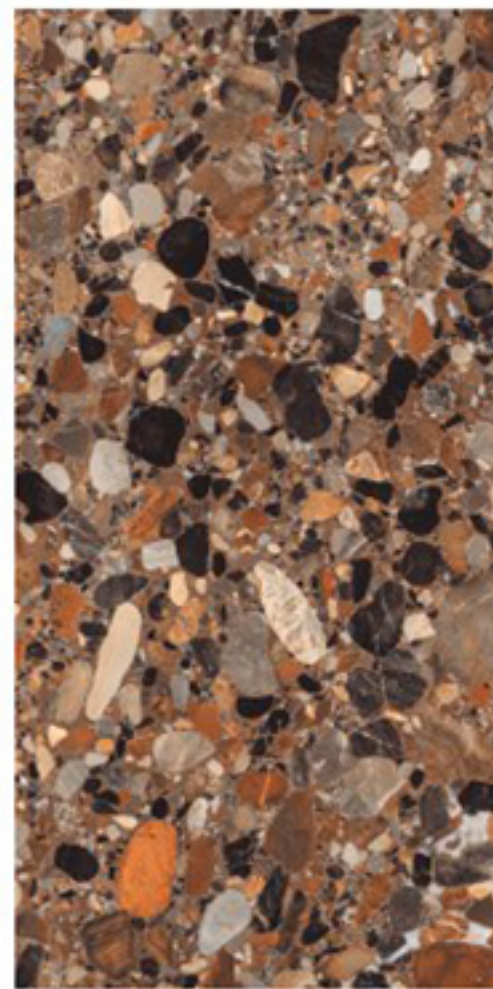

Thickness :
9mm

High Gloss
SERIES _____