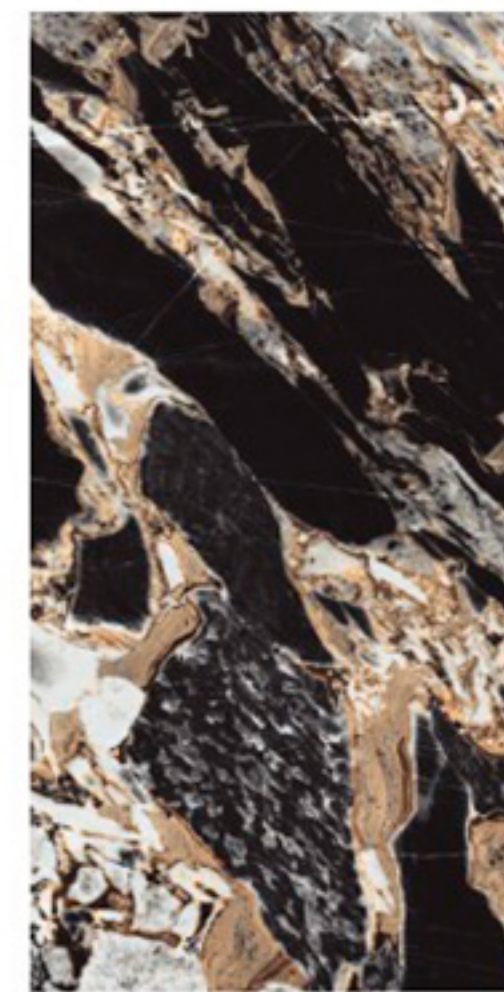

SIERA CHARCOAL

Size :
600x1200mm

Random

Thickness :
9mm

High Gloss
SERIES

SPIRIT NATURAL

Size :
600x1200mm

Random