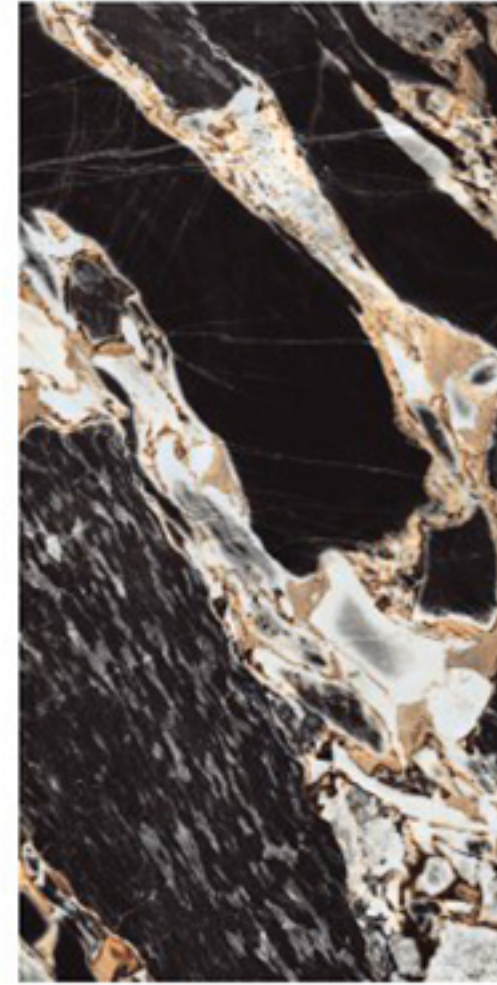

SIERA CHARCOAL

Size :
600x1200mm

Random

Thickness :
9mm

High Gloss
SERIES

SPIRIT NATURAL

Size :
600x1200mm

Random

Thickness :
9mm

High Gloss
SERIES

STONE BROWN

Size :
600x1200mm

Random

Thickness :
9mm

High Gloss
SERIES _____

TOMMY WALNUT