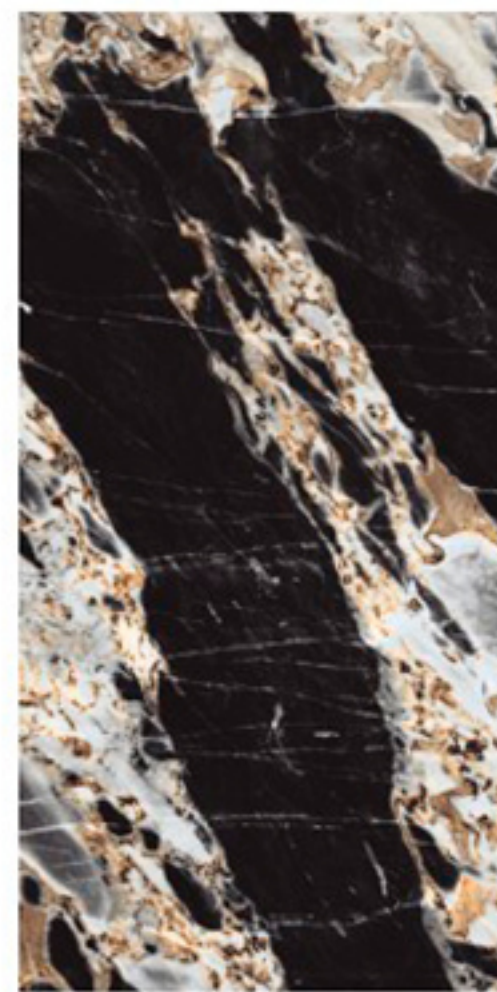

SIERA CHARCOAL

Size :
600x1200mm

Random

Thickness :
9mm

High Gloss
SERIES

SPIRIT NATURAL

Size :
600x1200mm

Random