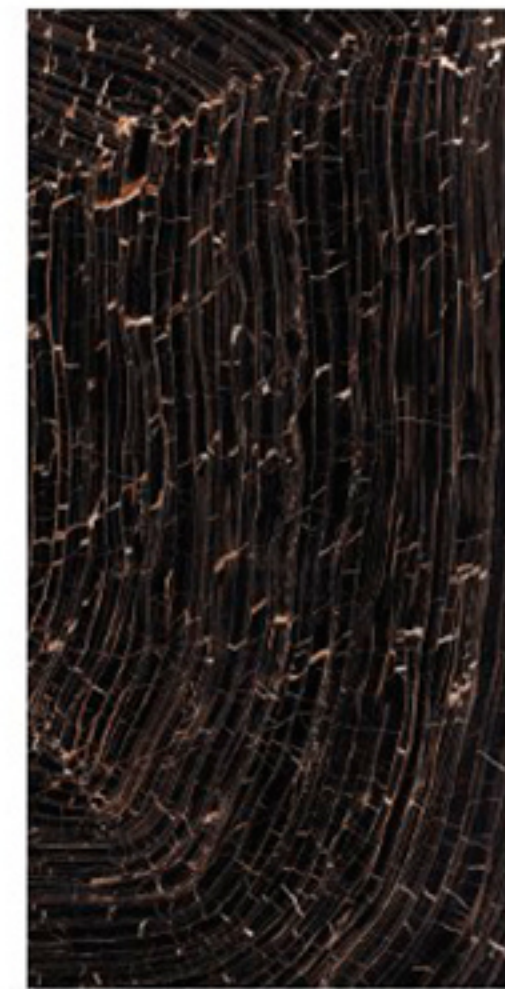

Random

Thickness :
9mm

High Gloss
SERIES

RUSSET WEAT

Size :
600x1200mm

Random

Thickness :
9mm

High Gloss
SERIES _____

SIERA CHARCOAL

Size :
600x1200mm

Random

Thickness :
9mm

High Gloss
SERIES

SPIRIT NATURAL

Size :
600x1200mm

Random