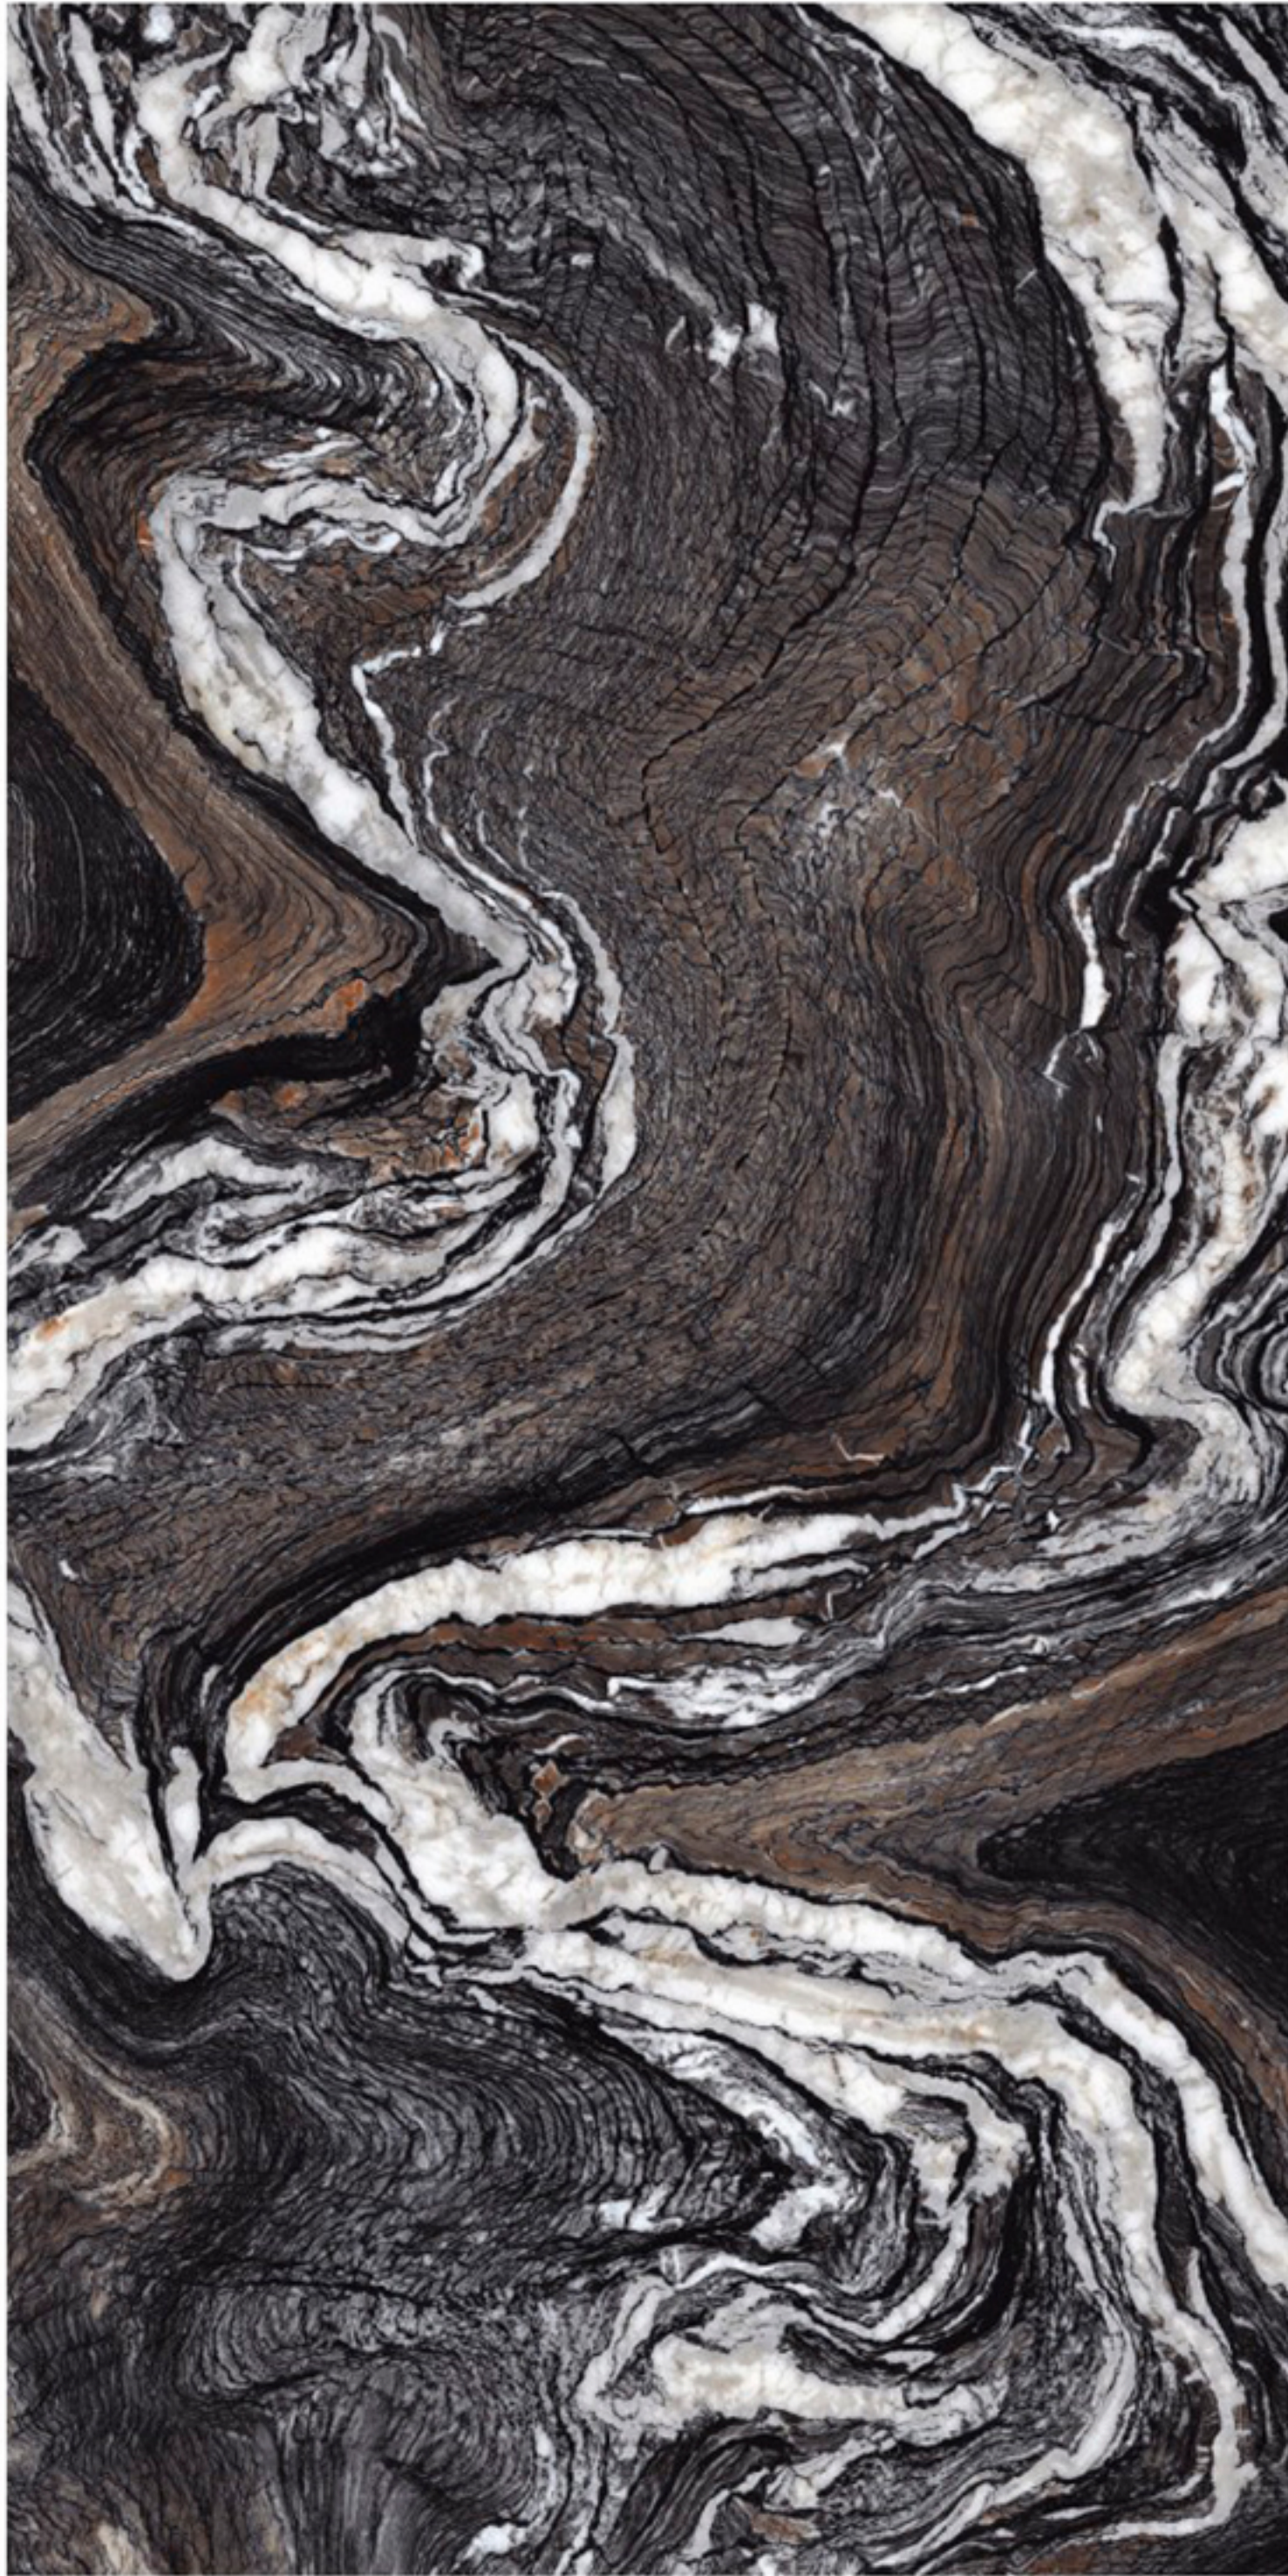

ZARCI CEDAR

Size :
600x1200mm

Random

Thickness :
9mm

High Gloss
SERIES

ZEBRONIC BLACK

Size :
600x1200mm

Random