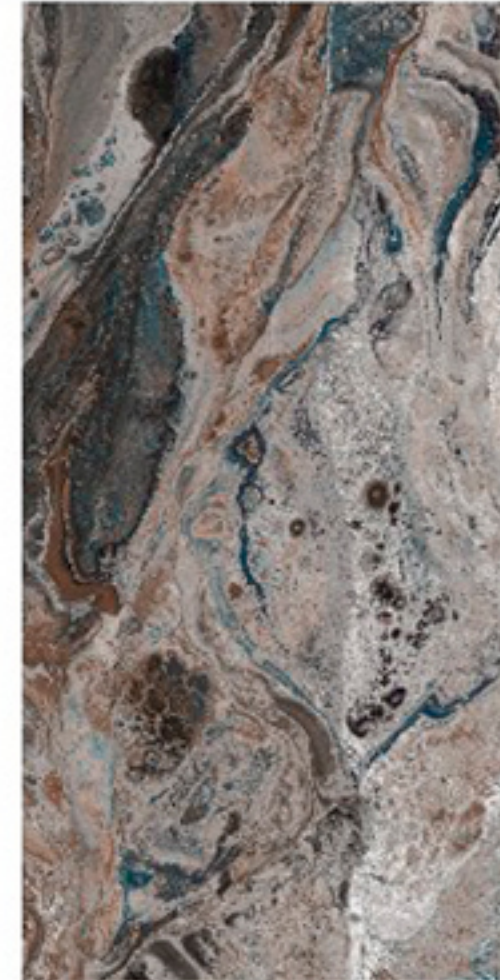

Thickness :
9mm

High Gloss
SERIES