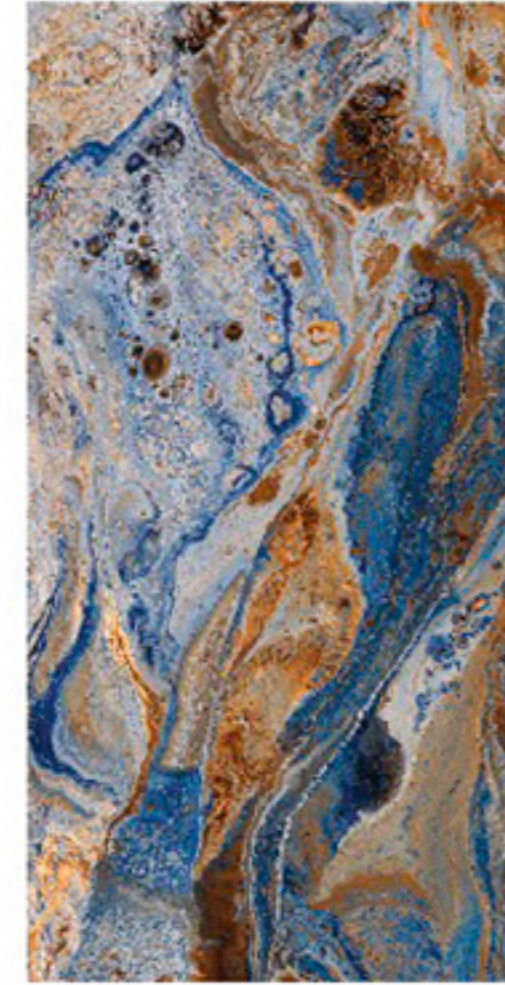

SPACES
PUBLIC

RAILWAY
STATIONS

BATHROOMS

KITCHENS

ALLEN BLUE

Size :
600x1200mm

Random

Thickness :
9mm