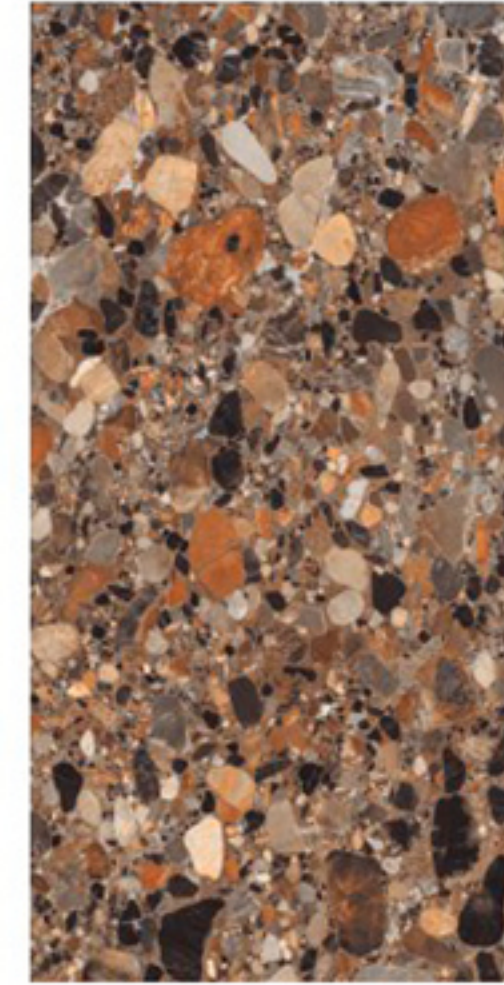

Thickness :
9mm

High Gloss
SERIES _____