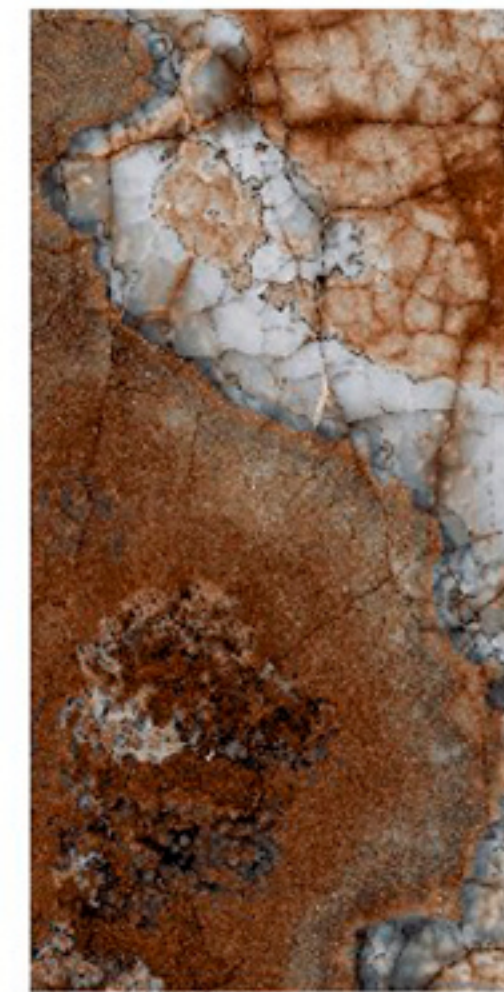

Thickness :
9mm

High Gloss
SERIES _____