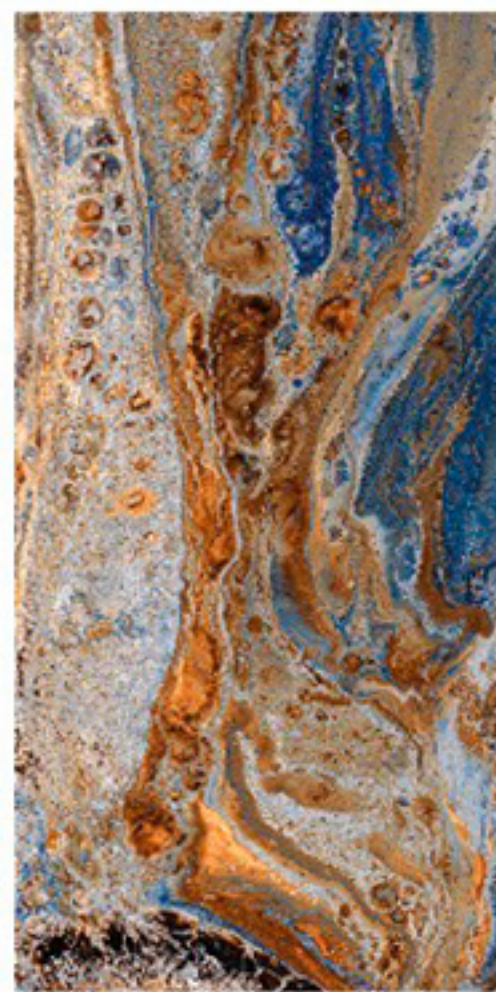

SPACES
PUBLIC

RAILWAY
STATIONS

BATHROOMS

KITCHENS

ALLEN BLUE

Size :
600x1200mm

Random

Thickness :
9mm