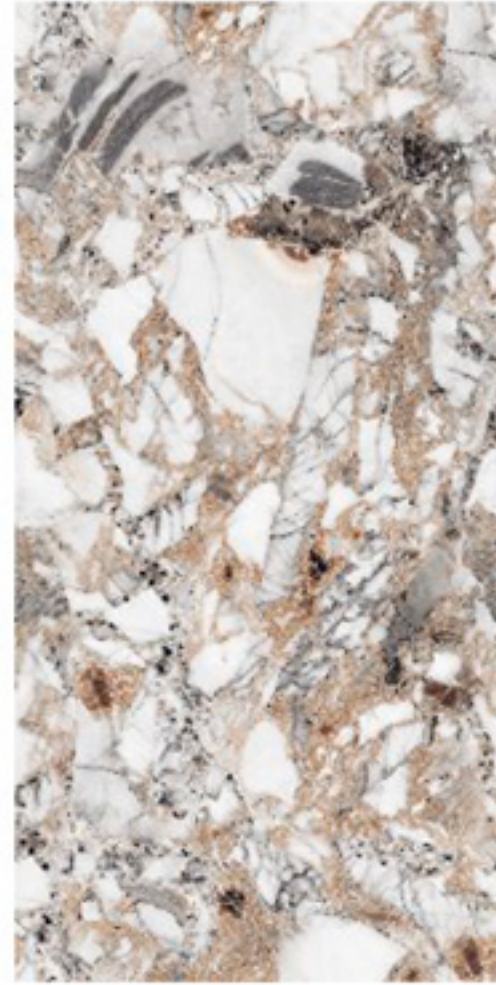

Size :
600x1200mm

Random

Thickness :
9mm

High Gloss
SERIES

TORSO MULTY

Size :
600x1200mm

Random

Texture:
Seamless