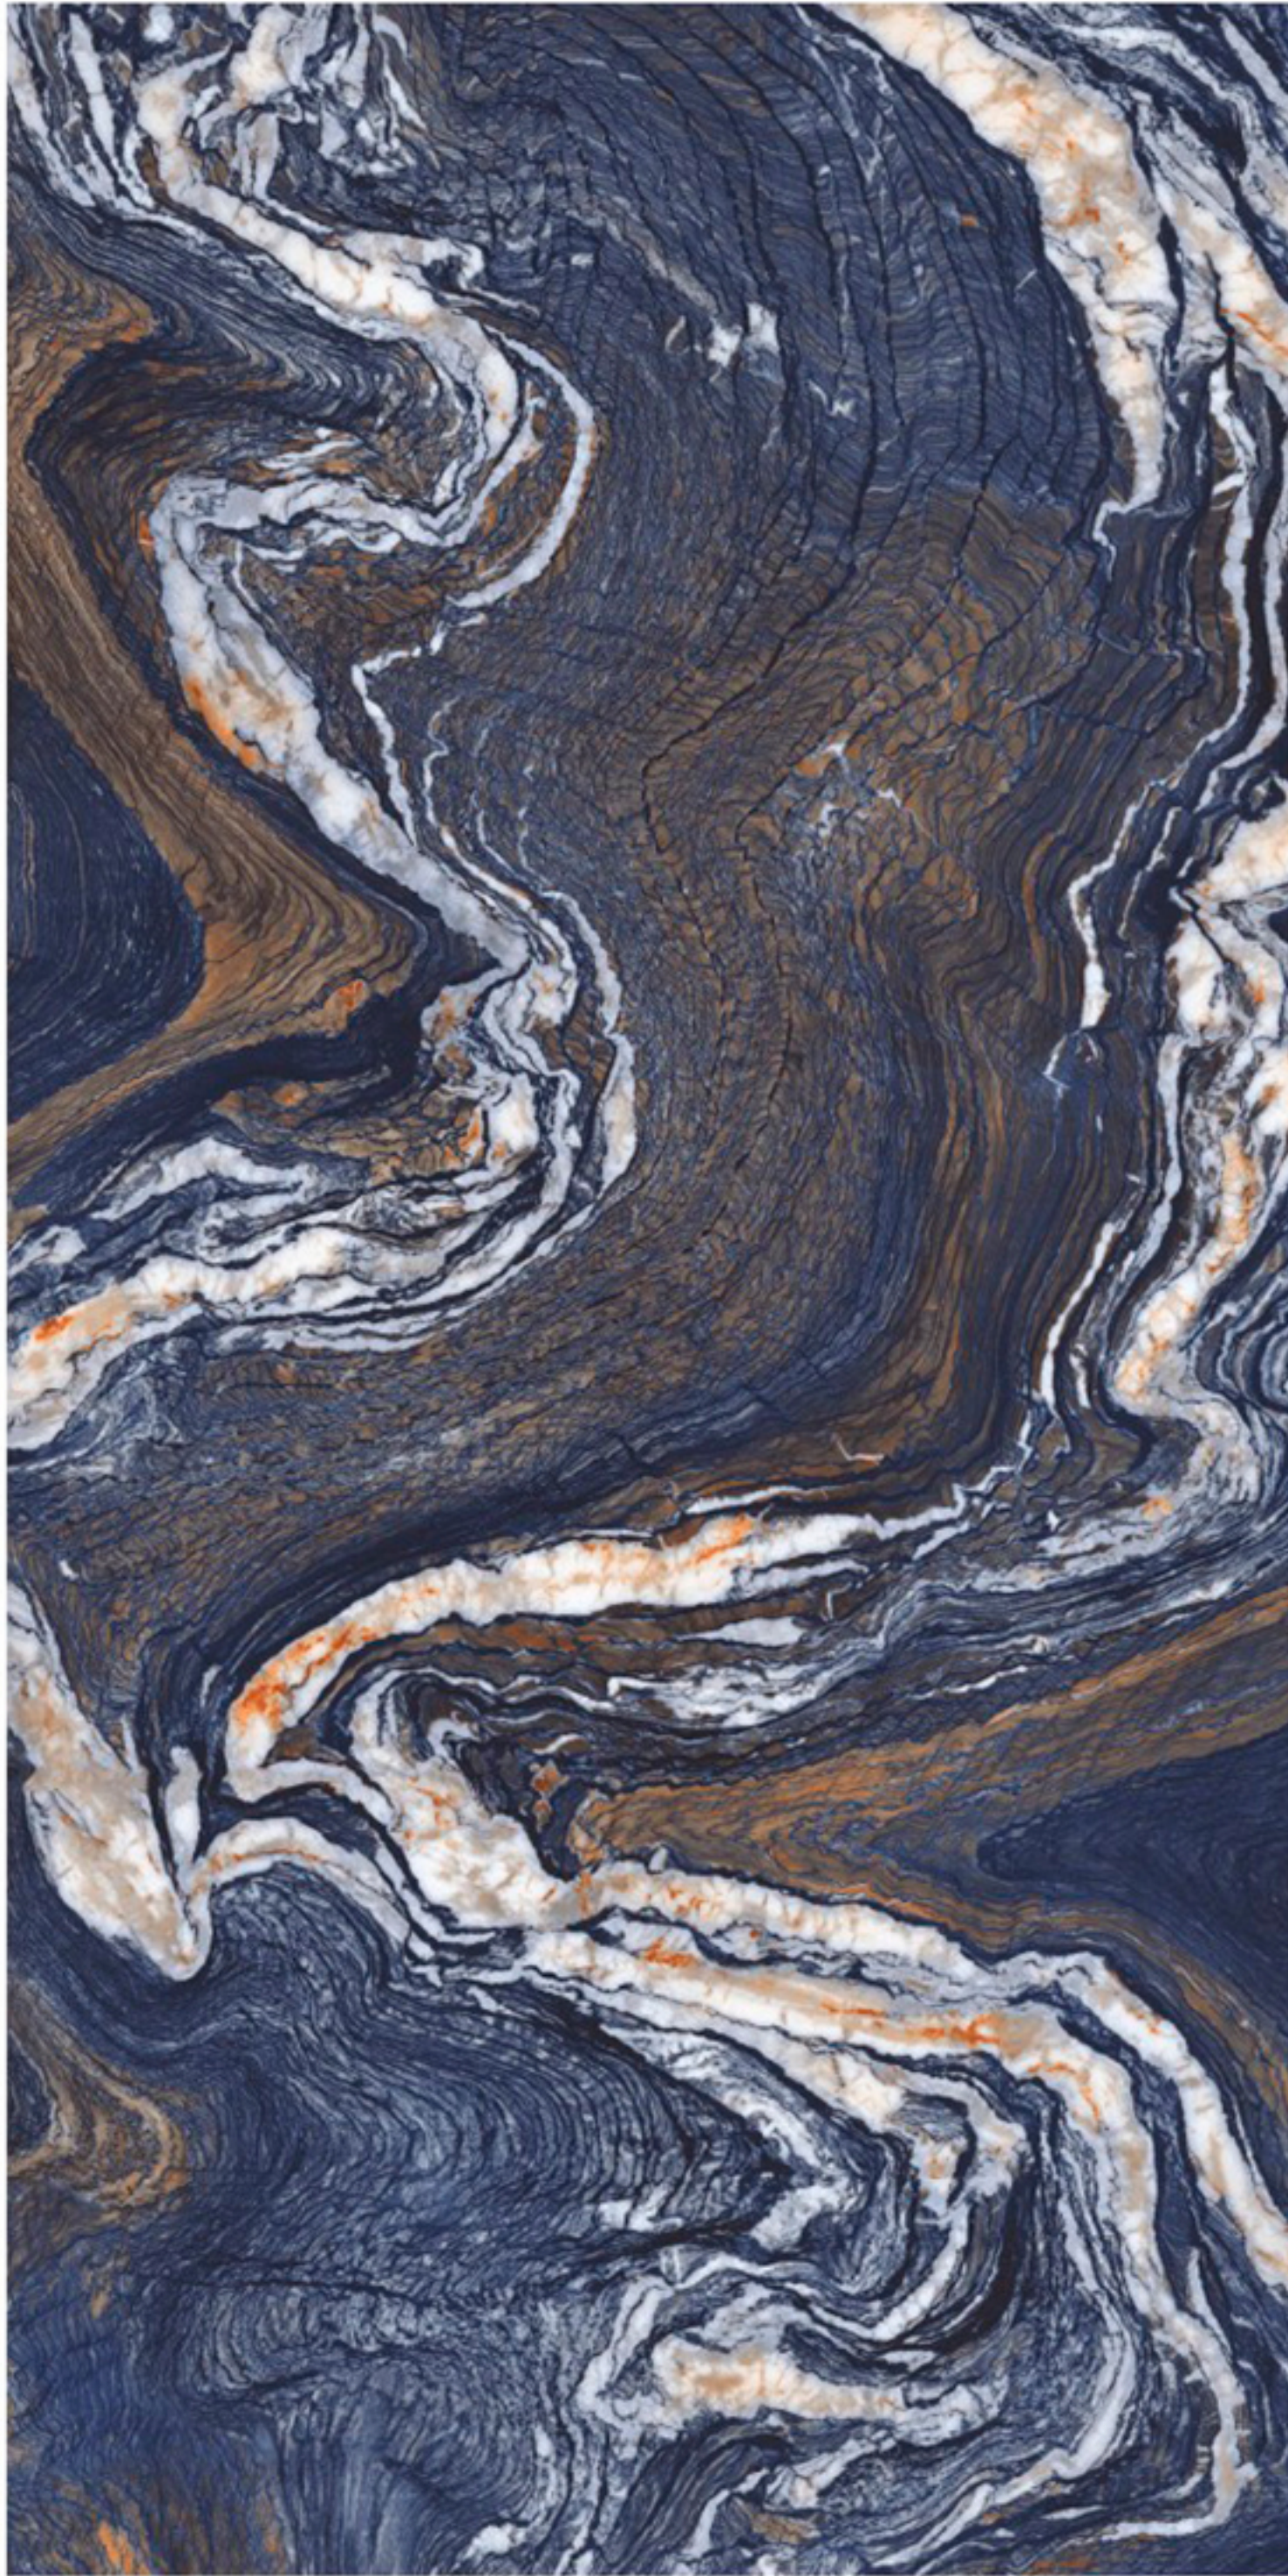

ZEBRONIC BLUE

Size :
600x1200mm

Random