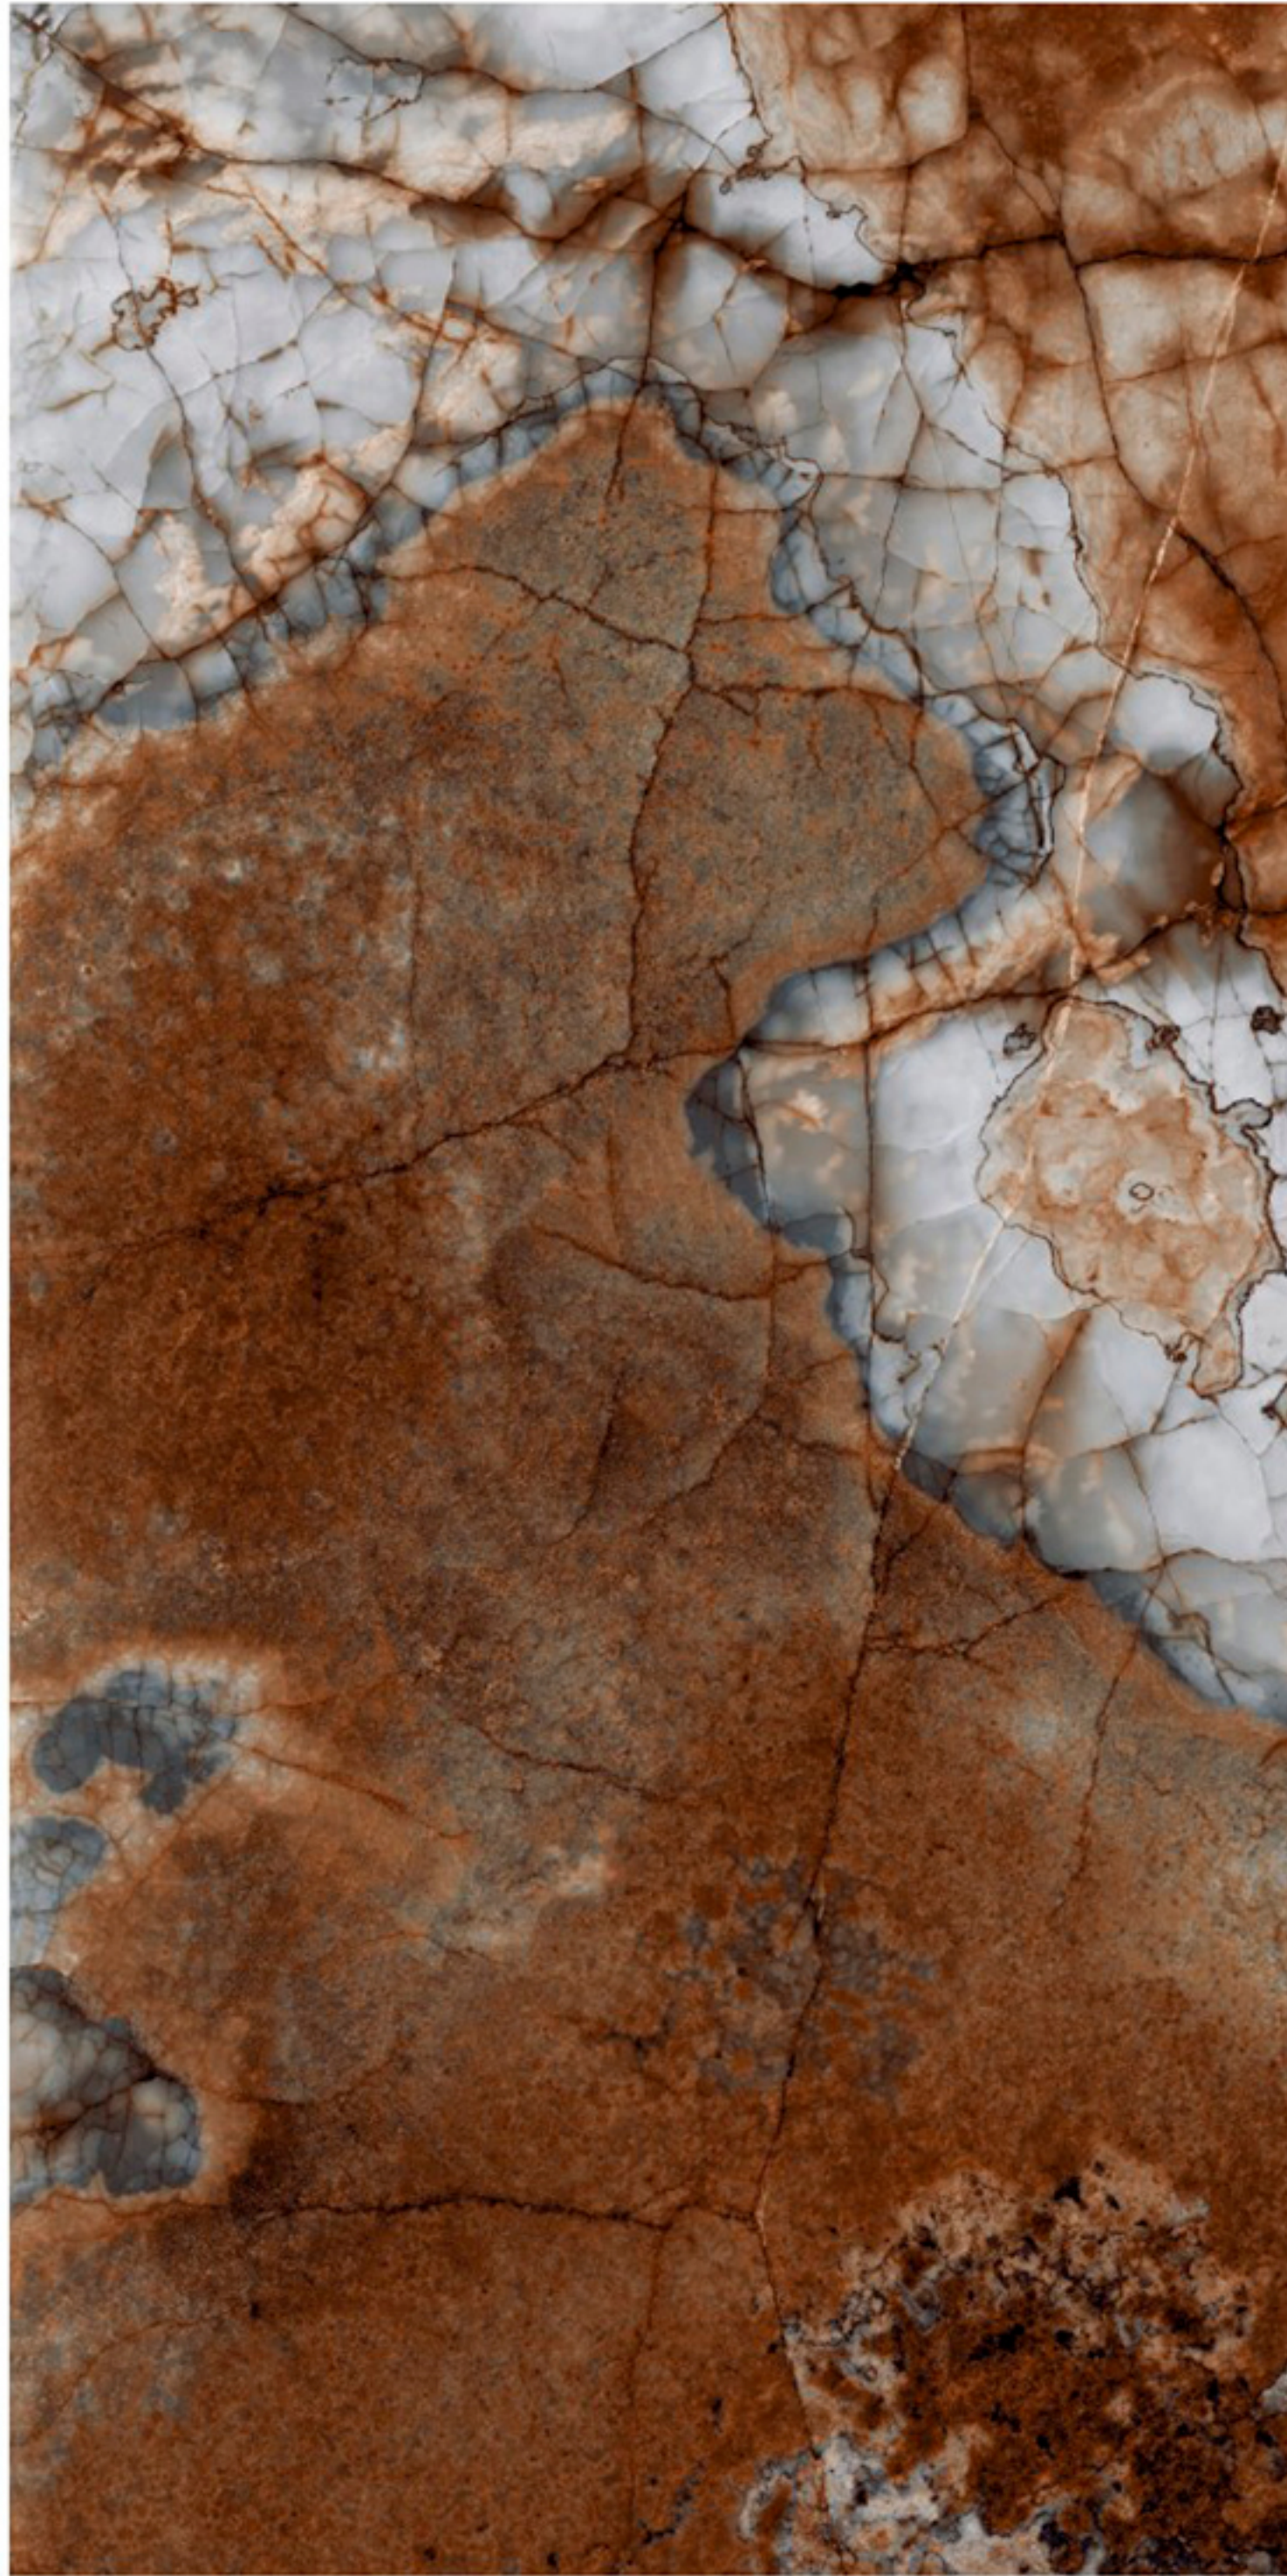

Thickness :
9mm

High Gloss
SERIES

ZEBRONIC BLUE

Size :
600x1200mm

Random

Thickness :
9mm

High Gloss
SERIES

ZERONY BROWN