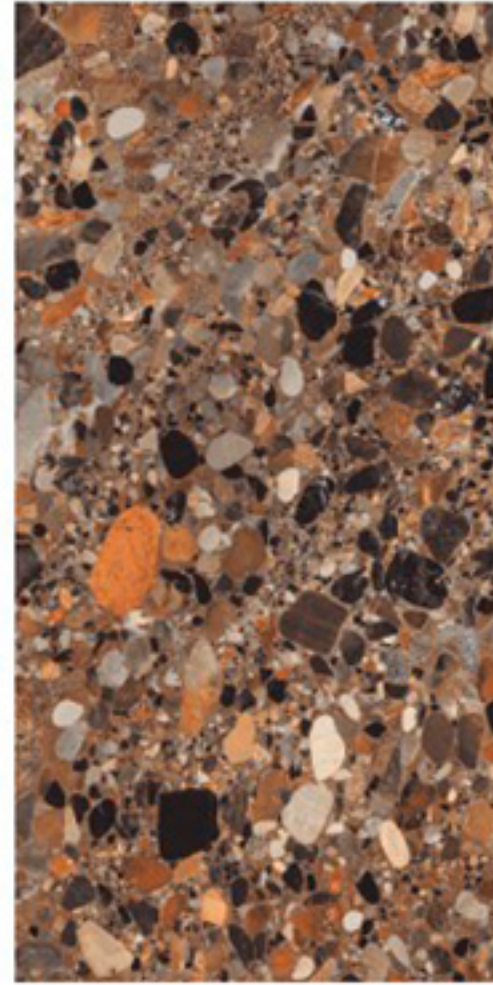

Thickness :
9mm

High Gloss
SERIES _____