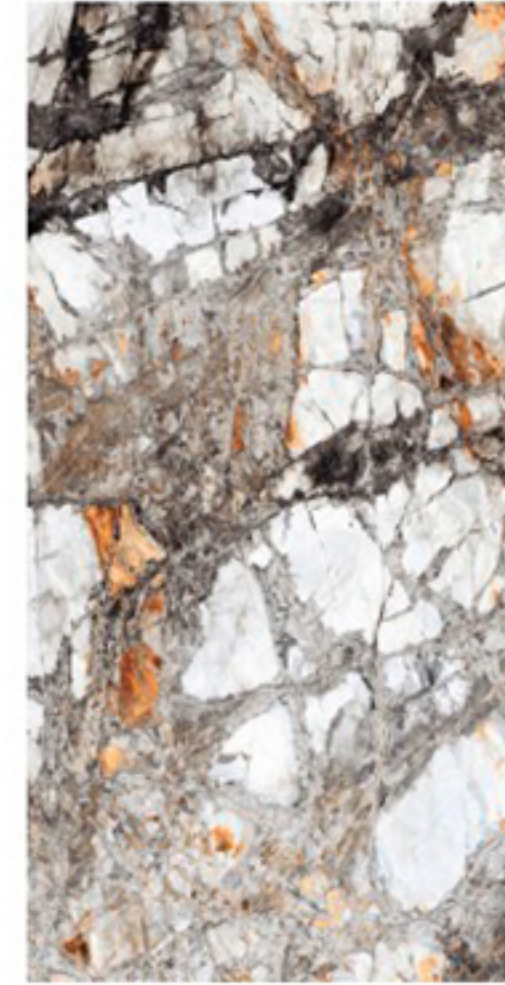

Thickness :
9mm

High Gloss
SERIES

STONE BROWN

Size :
600x1200mm

Random

Thickness :
9mm

High Gloss
SERIES _____

TOMMY WALNUT