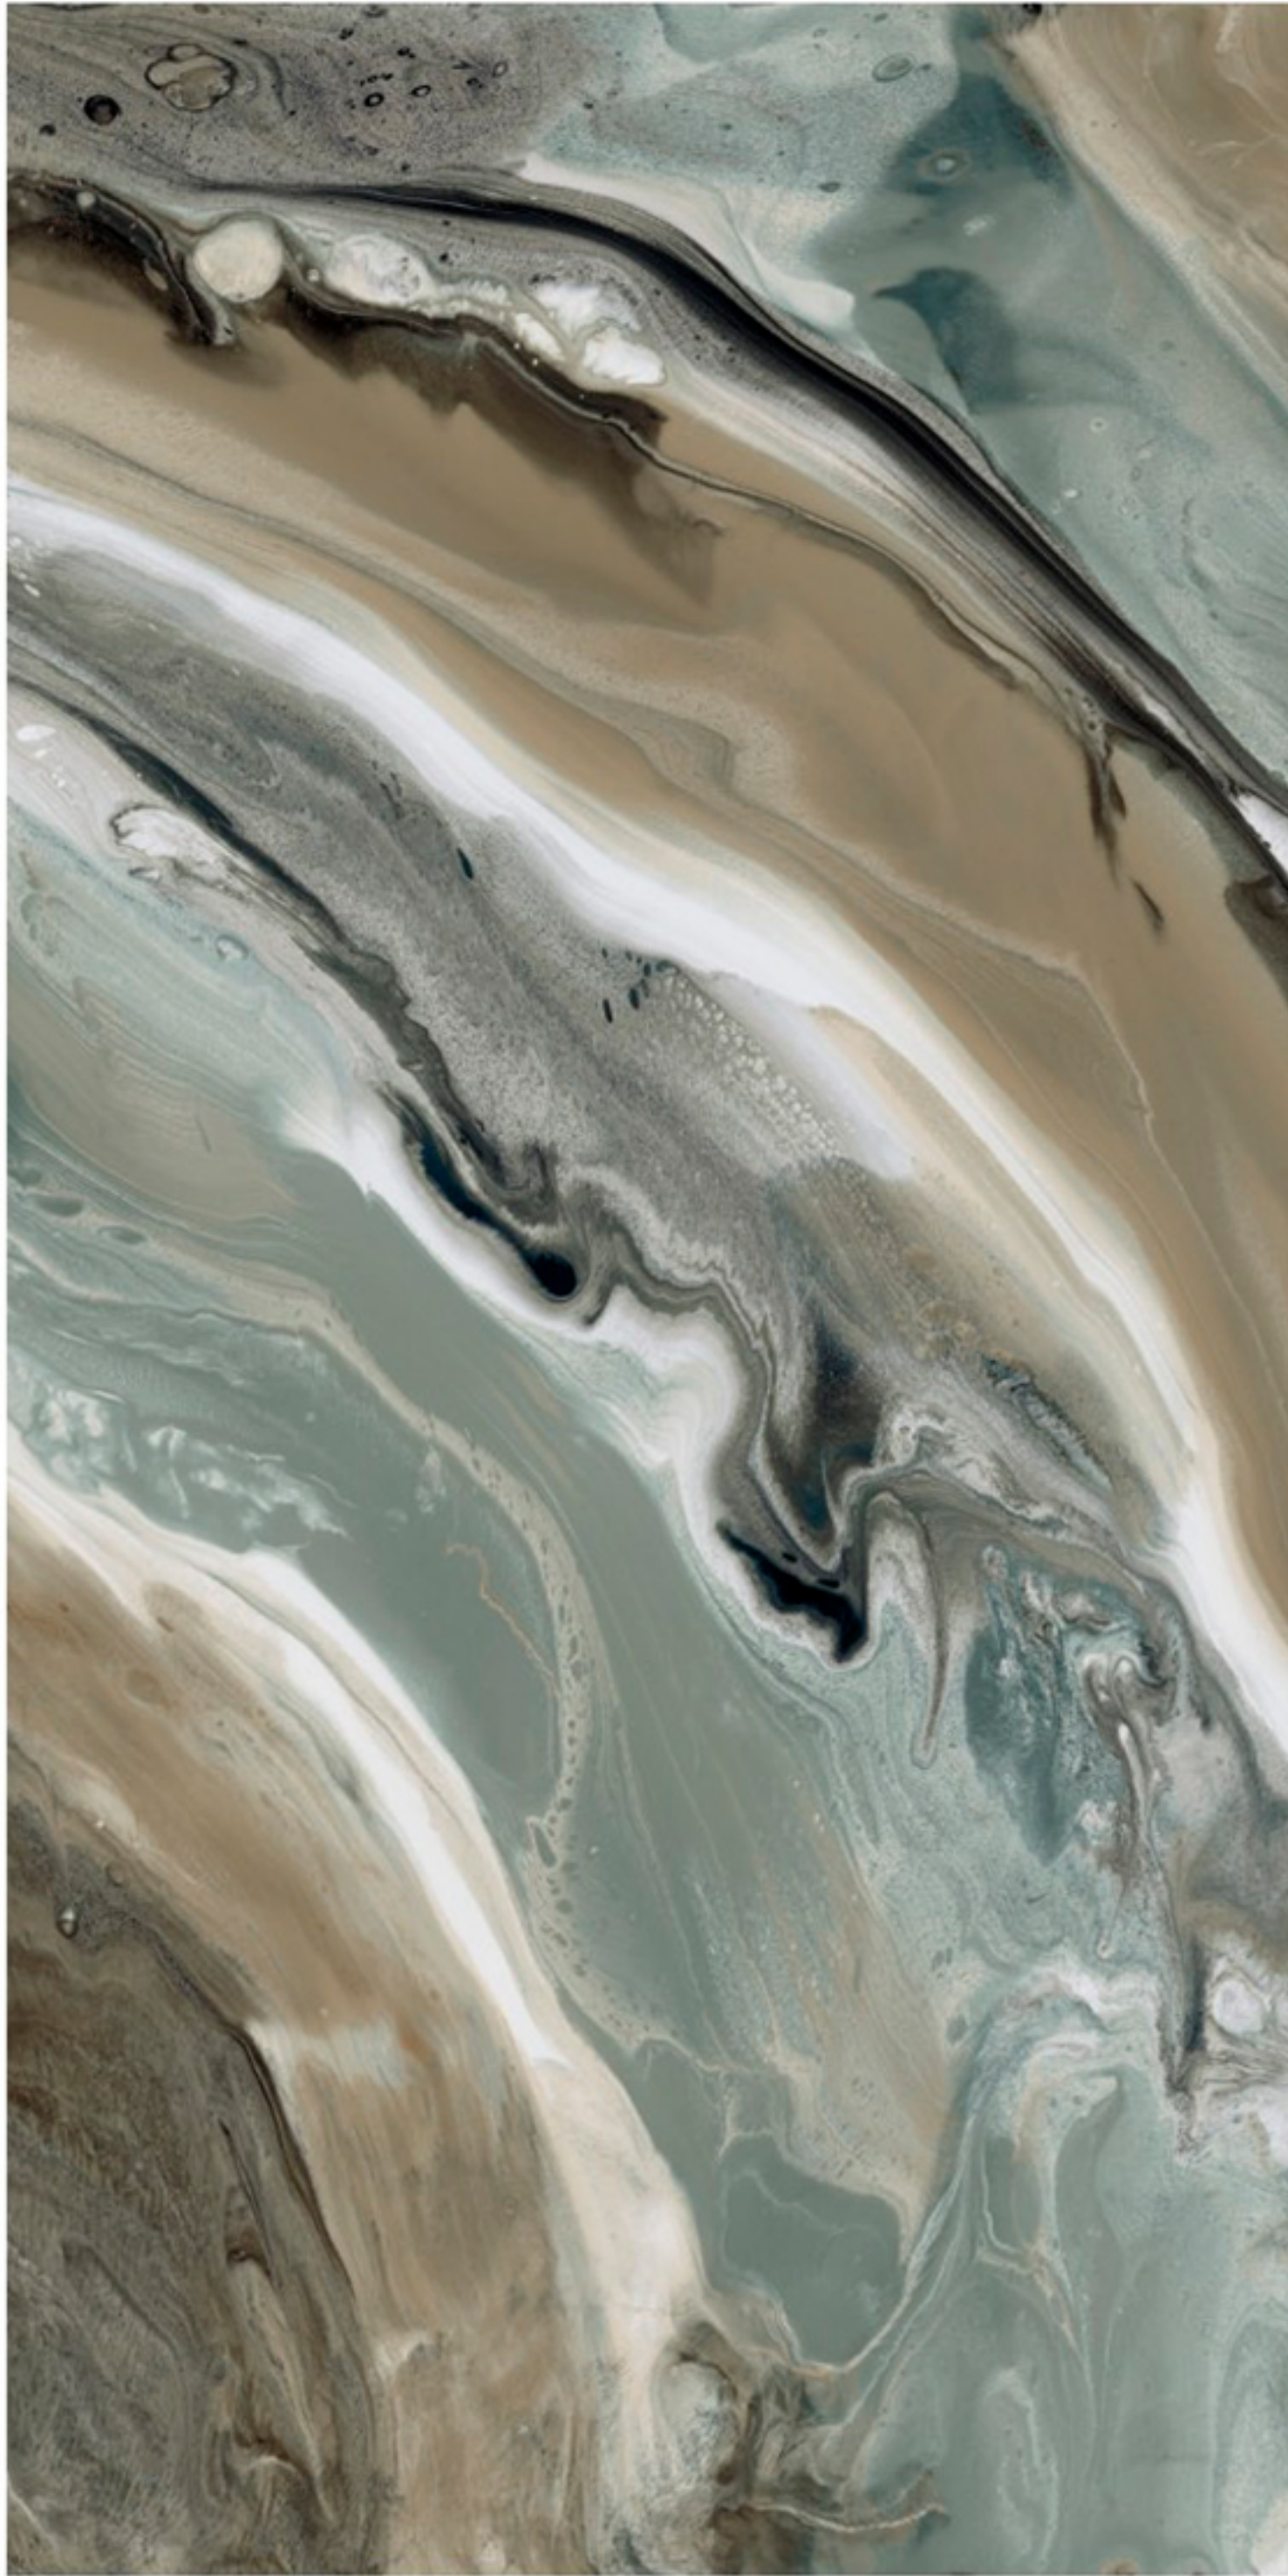

PEBBLE GREEN

Size :
600x1200mm

Random