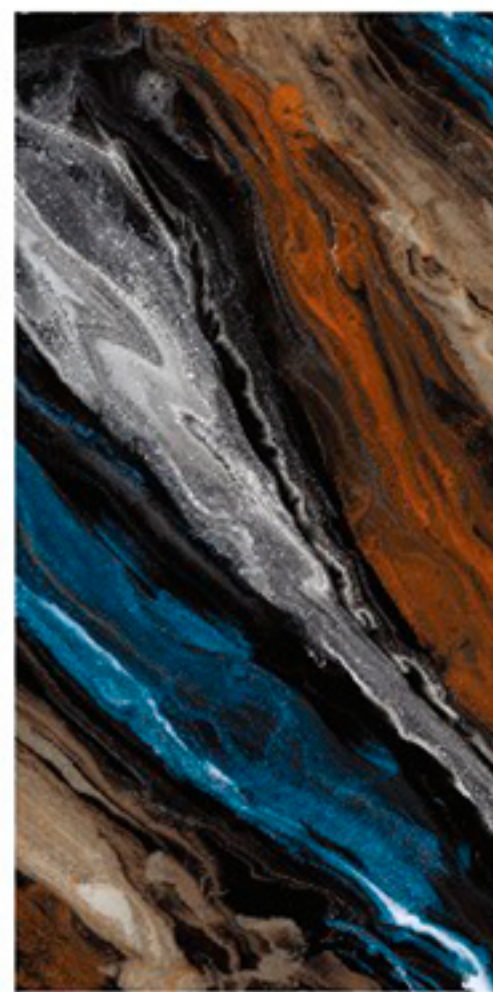

Thickness :
9mm

High Gloss
SERIES