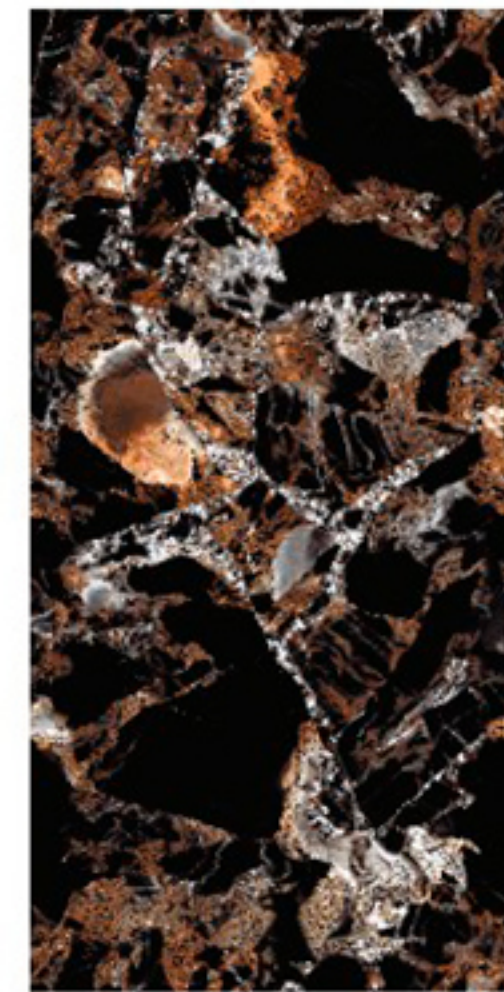

Texture:
Seamless

Thickness :
9mm

High Gloss
SERIES _____

MARTIN FALCON

Size :
600x1200mm

Random

Thickness :
9mm

High Gloss
SERIES