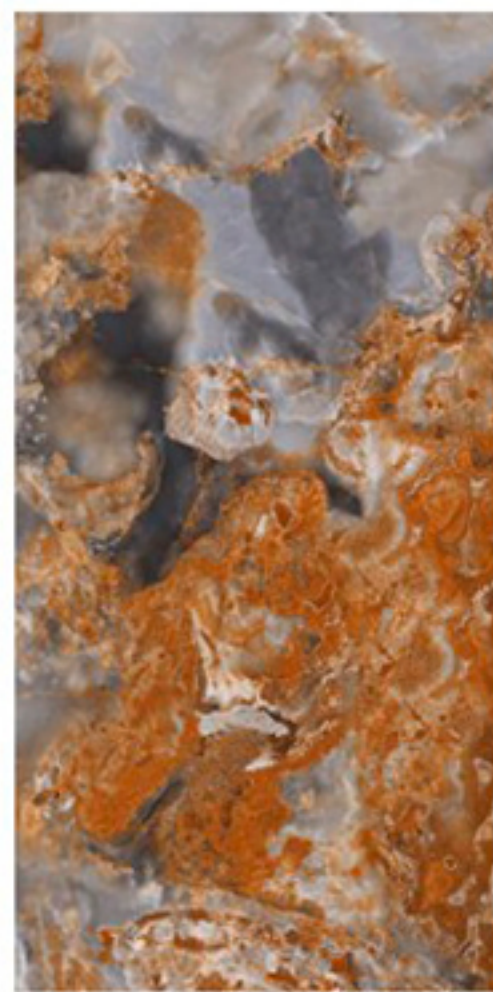

Texture:
Seamless

Thickness :
9mm

High Gloss
SERIES _____

MARTIN FALCON

Size :
600x1200mm

Random

Thickness :
9mm

High Gloss
SERIES