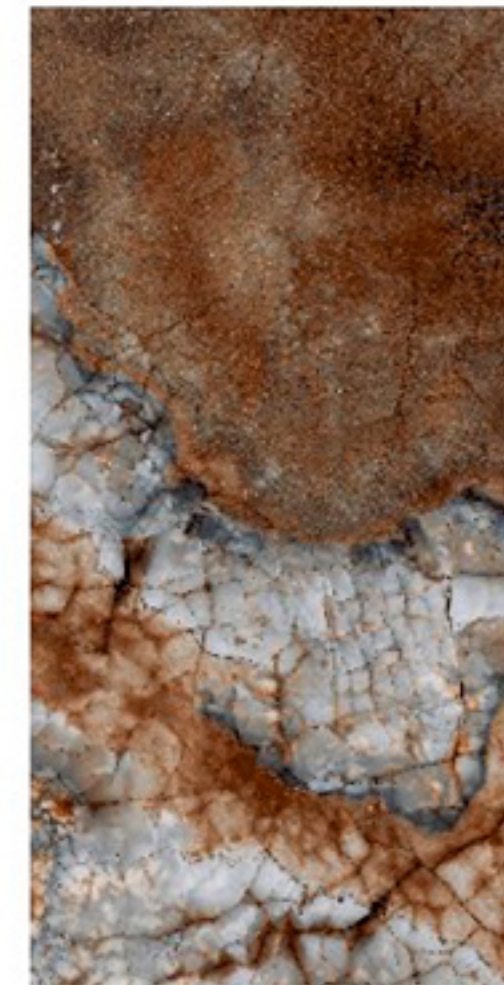

Thickness :
9mm

High Gloss
SERIES _____