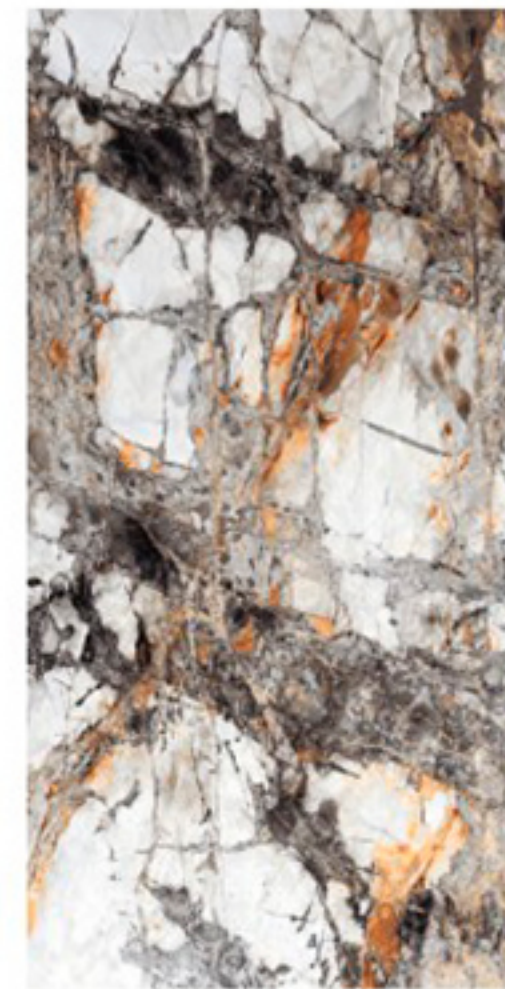

Thickness :
9mm

High Gloss
SERIES

STONE BROWN

Size :
600x1200mm

Random

Thickness :
9mm

High Gloss
SERIES _____

TOMMY WALNUT