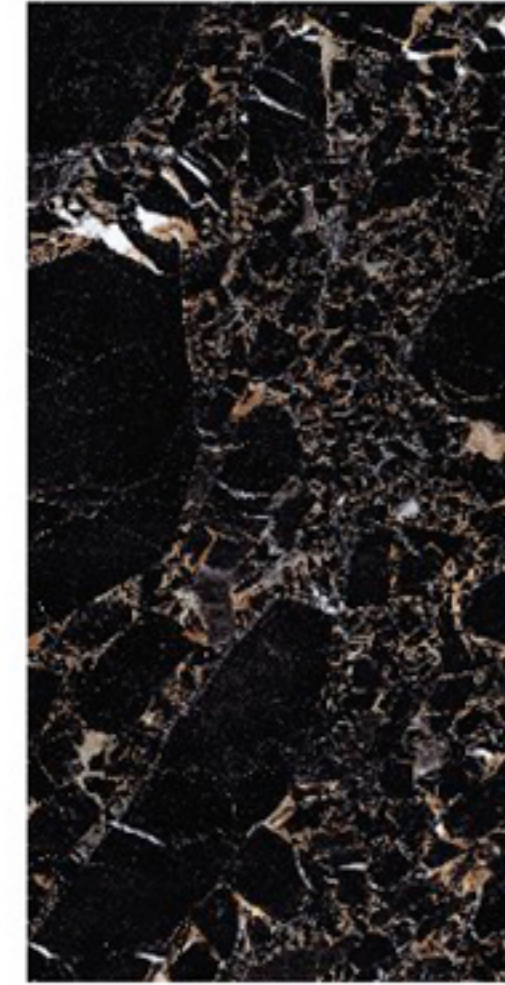

Size :
600x1200mm

Random

Thickness :
9mm

High Gloss
SERIES _____

ROSSETA BLACK

Size :
600x1200mm

Random

Thickness :
9mm