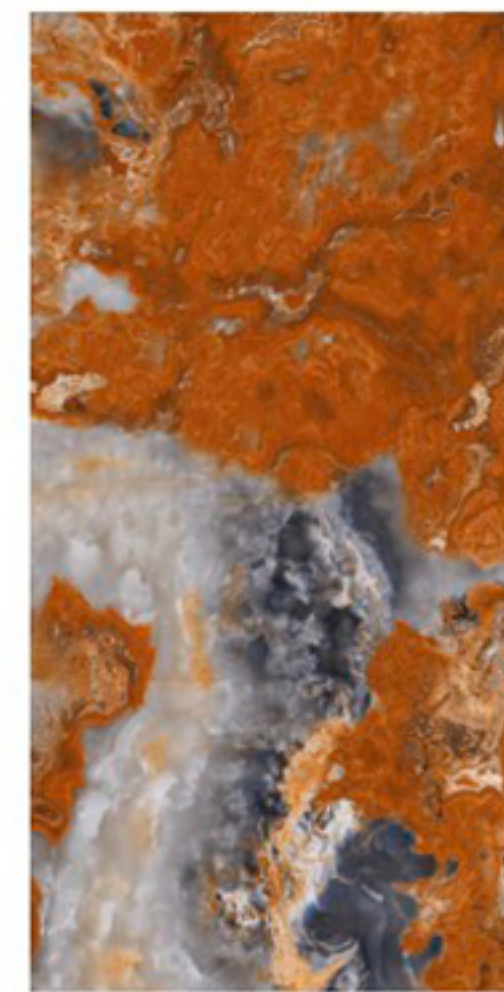

Texture:
Seamless

Thickness :
9mm

High Gloss
SERIES _____

MARTIN FALCON

Size :
600x1200mm

Random

Thickness :
9mm

High Gloss
SERIES