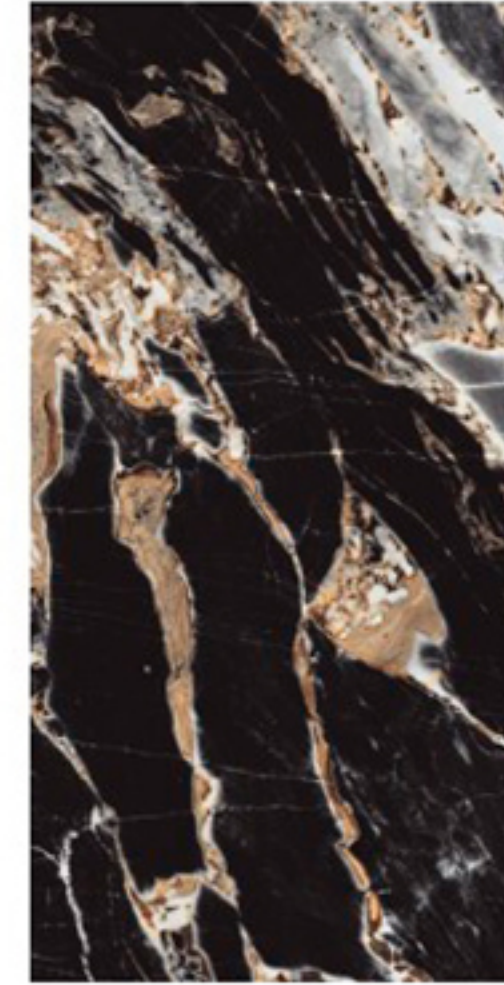

SIERA CHARCOAL

Size :
600x1200mm

Random

Thickness :
9mm

High Gloss
SERIES

SPIRIT NATURAL

Size :
600x1200mm

Random

Thickness :
9mm

High Gloss
SERIES

STONE BROWN

Size :
600x1200mm

Random

Thickness :
9mm

High Gloss
SERIES _____

TOMMY WALNUT