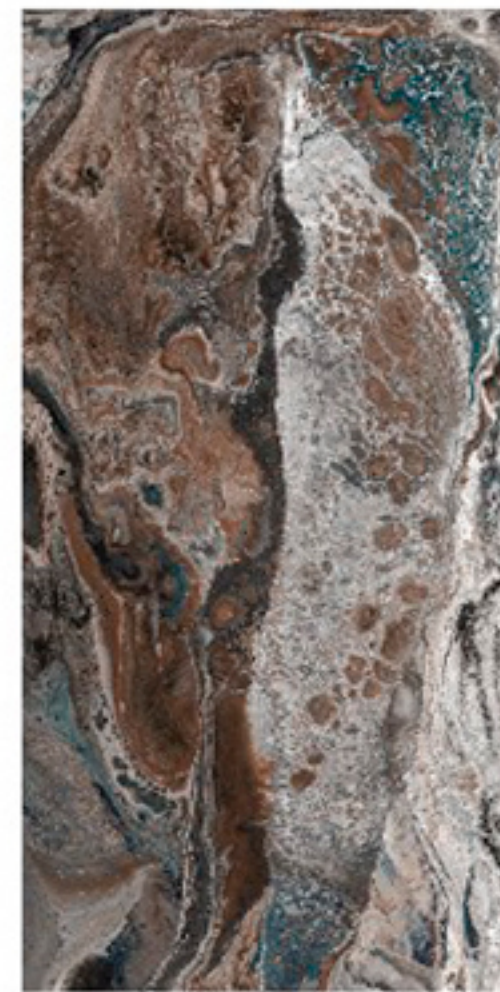

Thickness :
9mm

High Gloss
SERIES