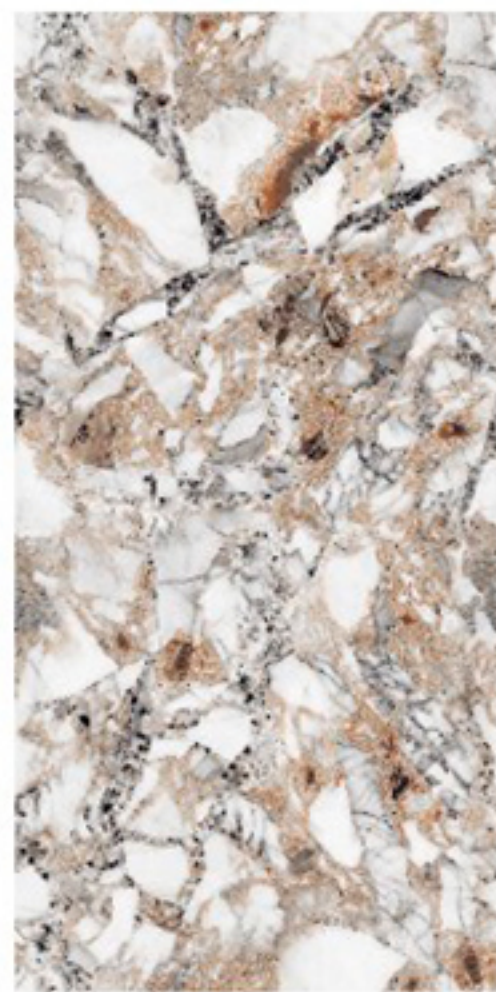

Size :
600x1200mm

Random

Thickness :
9mm

High Gloss
SERIES

TORSO MULTY

Size :
600x1200mm

Random

Texture:
Seamless