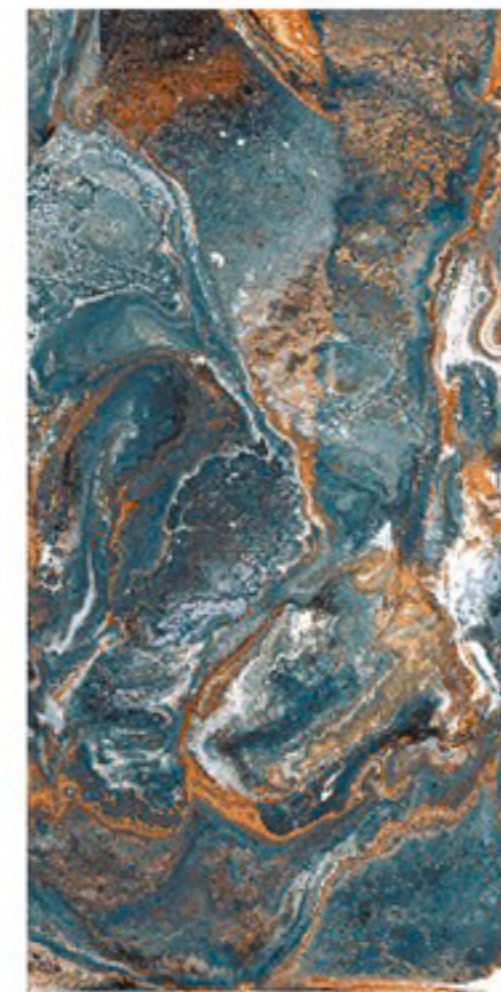

Thickness :
9mm

High Gloss
SERIES