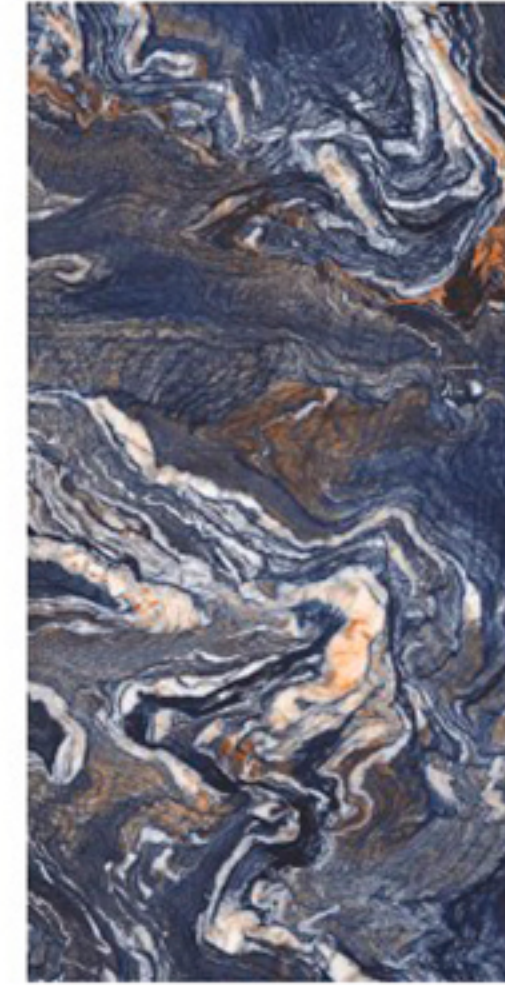

Thickness :
9mm

High Gloss
SERIES

ZEBRONIC BLUE

Size :
600x1200mm

Random

Thickness :
9mm

High Gloss
SERIES

ZERONY BROWN