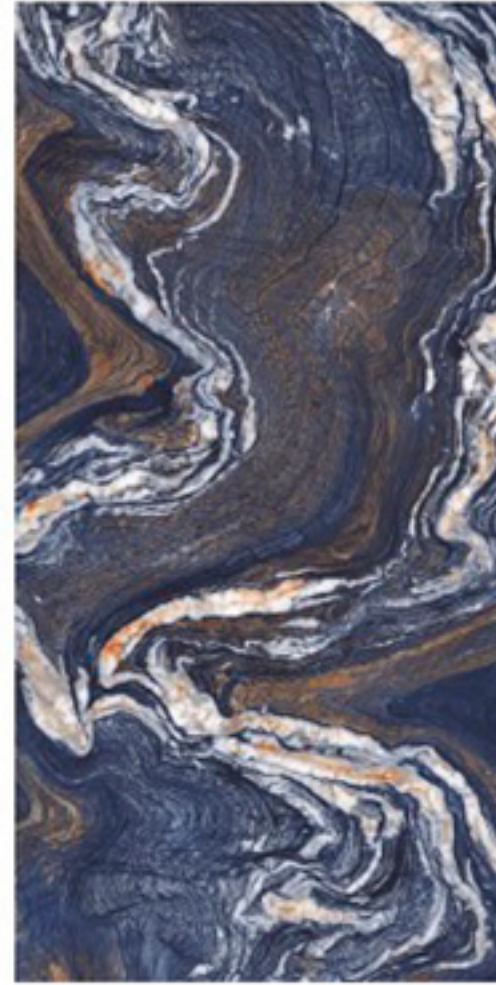

Thickness :
9mm

High Gloss
SERIES

ZEBRONIC BLUE

Size :
600x1200mm

Random

Thickness :
9mm

High Gloss
SERIES

ZERONY BROWN