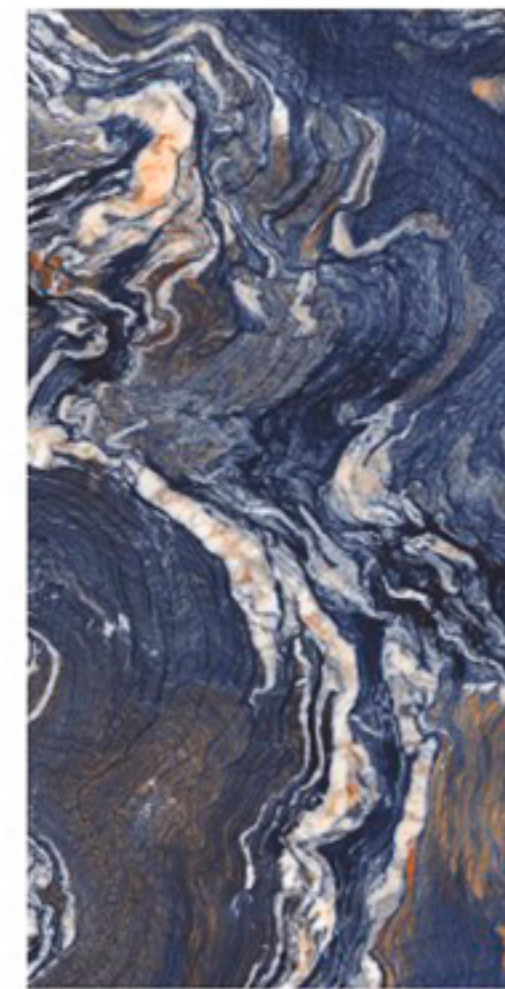

Thickness :
9mm

High Gloss
SERIES

ZEBRONIC BLUE

Size :
600x1200mm

Random

Thickness :
9mm

High Gloss
SERIES

ZERONY BROWN