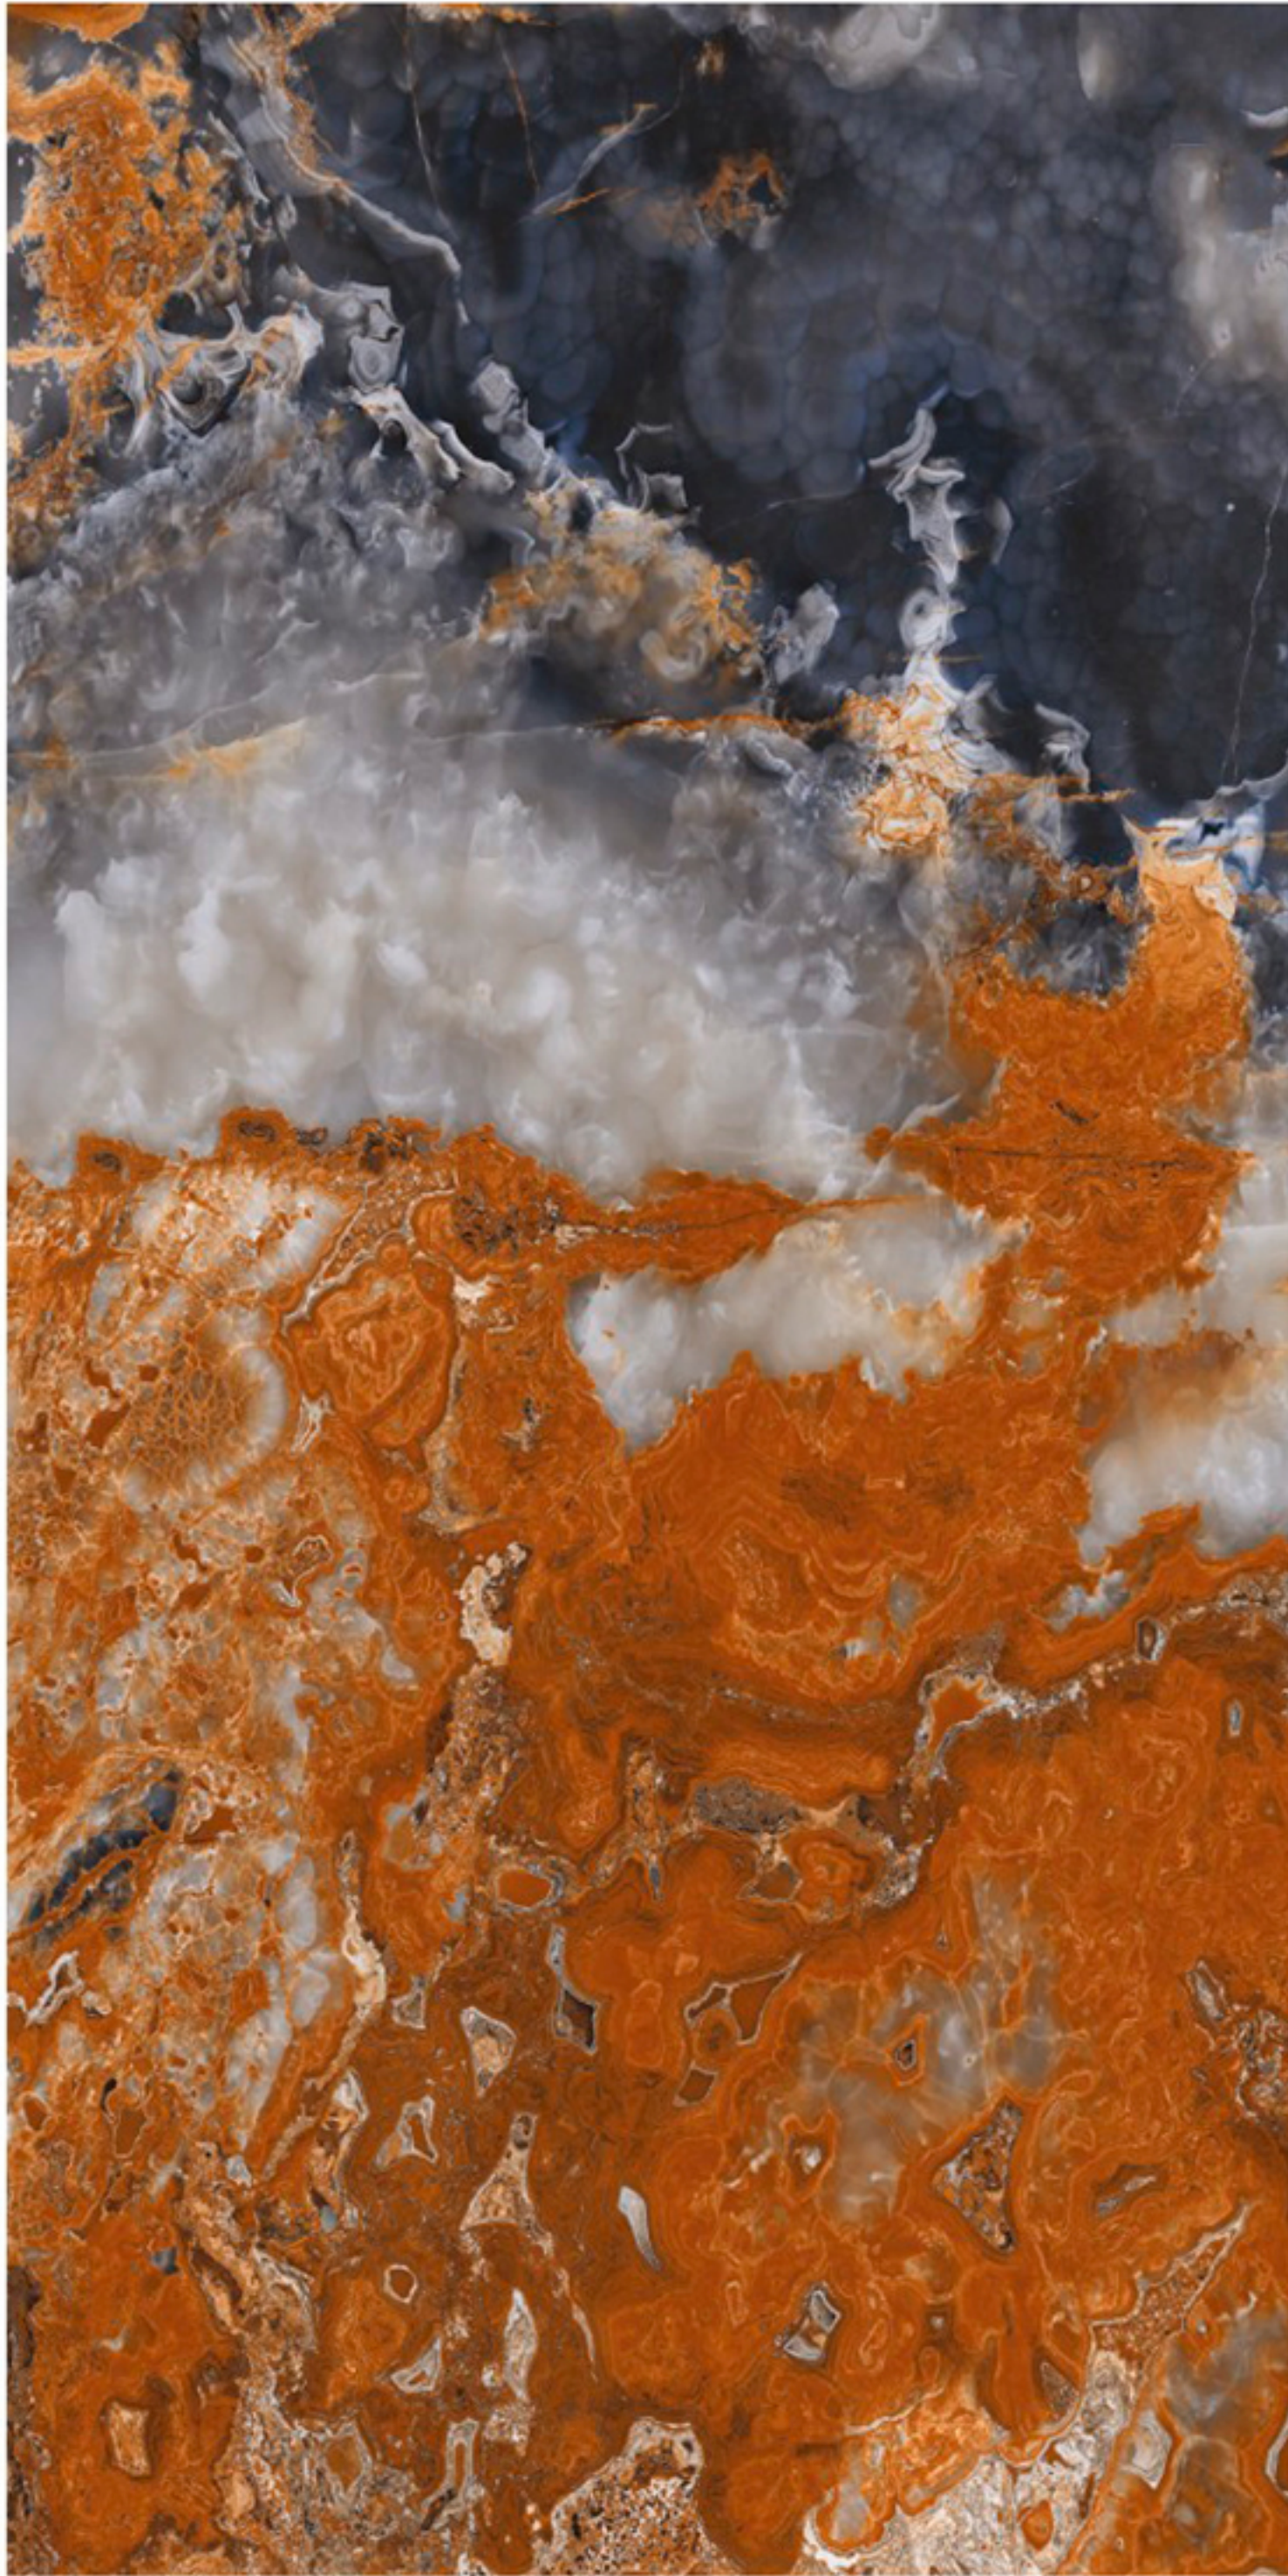

MARTIN FALCON

Size :
600x1200mm

Random